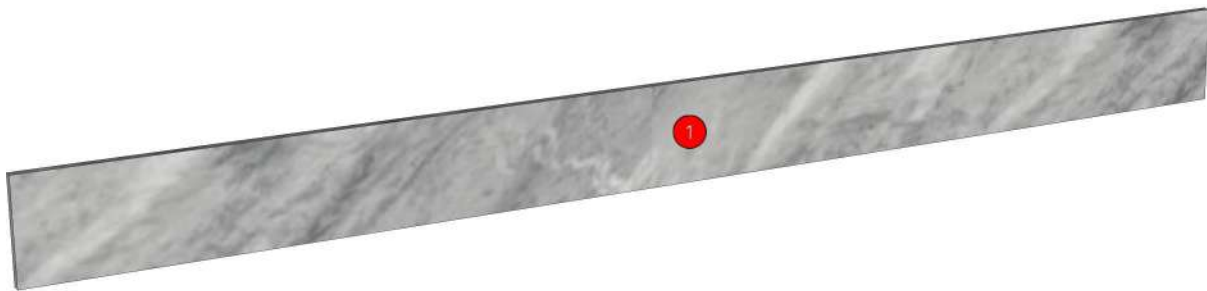

Colour

05.70=ML.GREY LAVA MARBLE #BU4 (SUPER MATT)

Edge

01.383=1 GREY LAVA MARBLE BU4

K.101L-160129422

Model	ASPIRE_AR_DPLT-600		
Creator	CHALEAMPON	.BCP Name	INDEX_C3D_KITCHEN2
Reviewer		Order	H000649
Approves		Date	22/12/2023