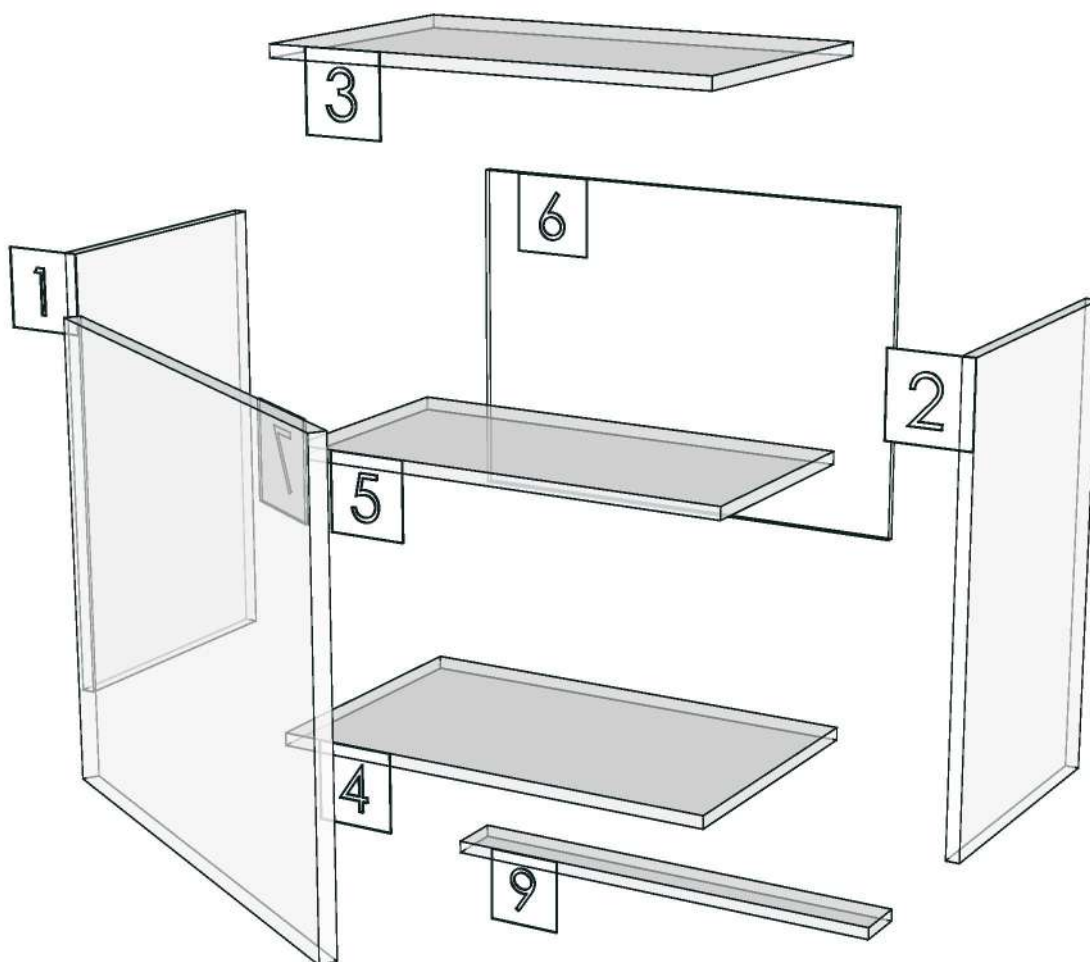

20.07=ML AE9V (MATT)

Edge

01.339=1 DX1557PG(EDL) C070TH00 MD642 MIRROR GLOSS

01.287=1 MD565(GREY TOURMALINE) (AA8)

01.47=1 WHITE

Model	-ASPIRE_ON_DL60HL		
Creator	SUTTHI.P	Name	INDEX_C3D_KITCHENPAE
Reviewer		Order	O001202
Approves		Date	12/09/2023