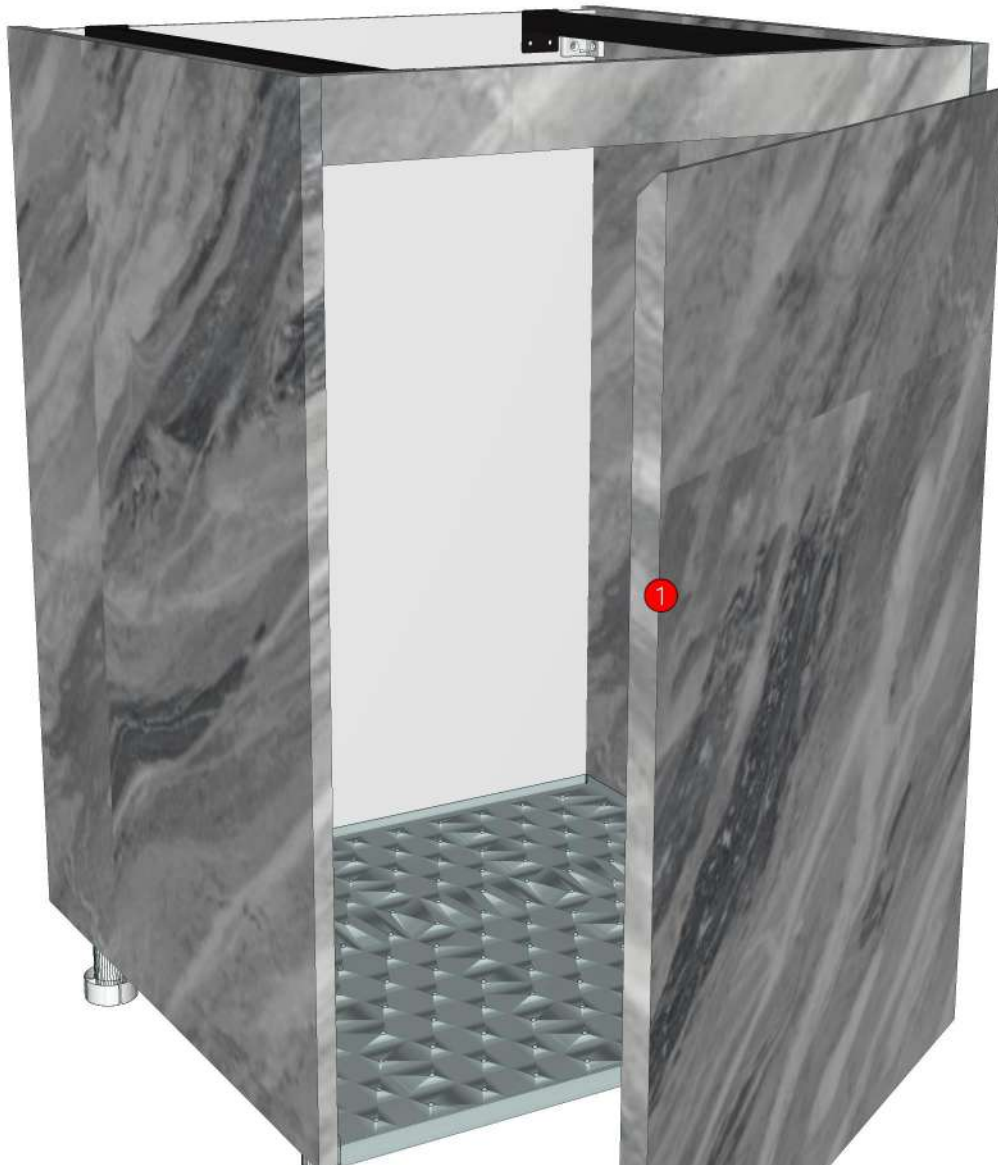

Model	ASPIRE_ON_DBS60R		
Creator	SUTTHI.P	Name	INDEX_C3D_KITCHENPAE
Reviewer		Order	O001197
Approves		Date	12/09/2023

ASPIRE_ON_DBS60R-600X570X813

Colour

20.81=ML.COLORADO MD642 (MATT)

20.80=ML.MD565 (GREY TOURMALINE) EVELYN

20.07=ML AE9V (MATT)

Edge

01.339=1 DX1557PG(EDL) C070TH00 MD642 MIRROR GLOSS

01.287=1 MD565(GREY TOURMALINE) (AA8)

01.47=1 WHITE