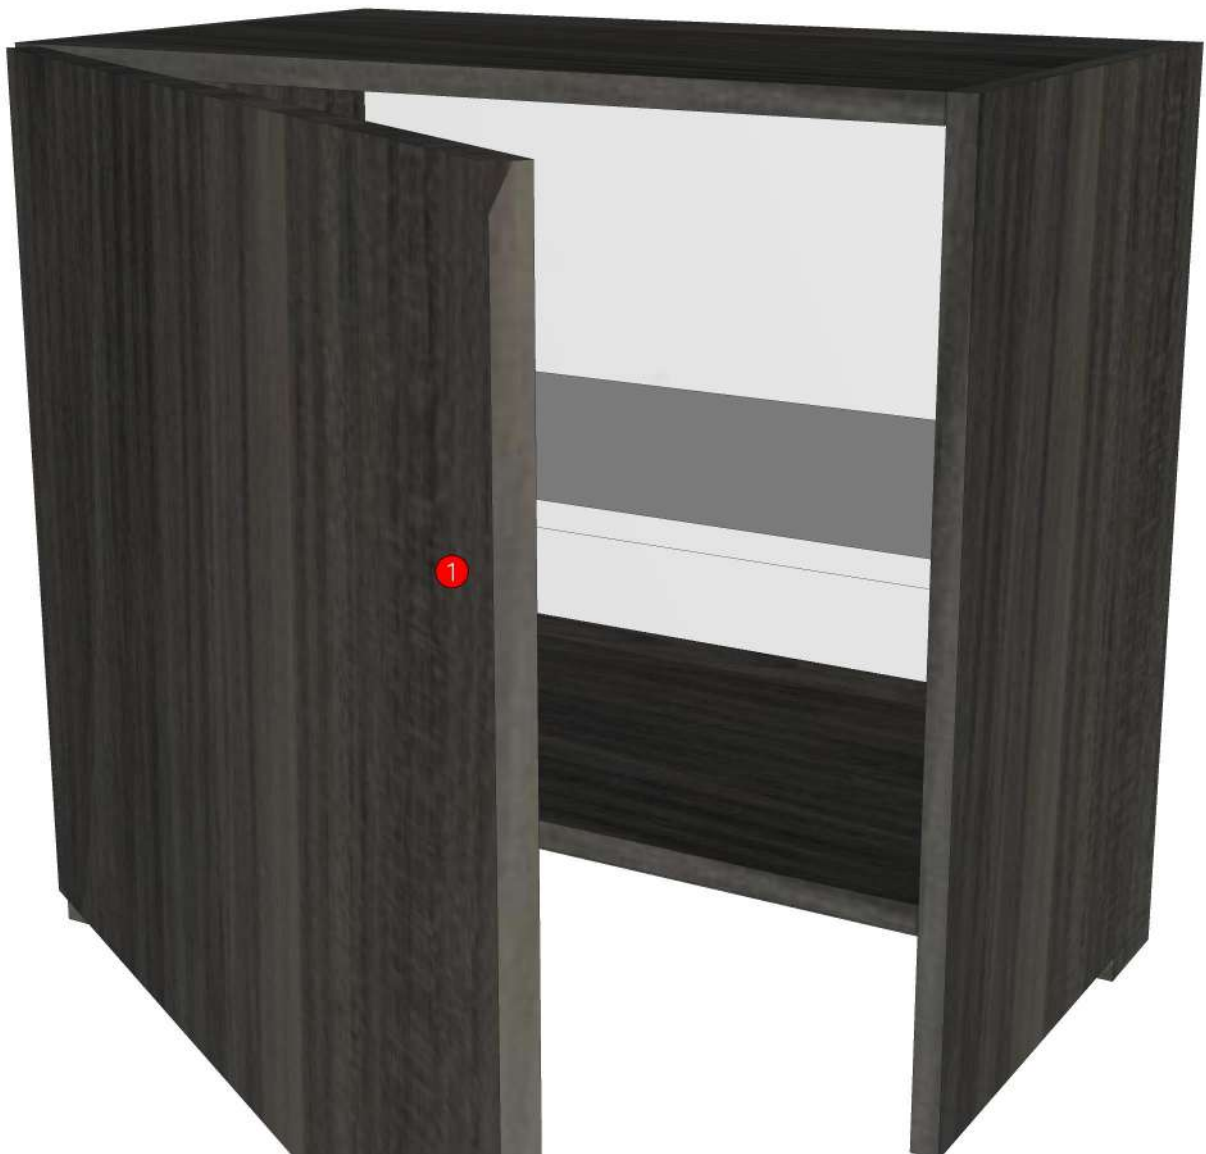

Model	ASPIRE_ON_DL60HL		
Creator	SUTTHI.P	Name	INDEX_C3D_KITCHENPAE
Reviewer		Order	O001202
Approves		Date	12/09/2023

ASPIRE_ON_DL60HL-600X350X555

Colour

20.81=ML.COLORADO MD642 (MATT)

20.80=ML.MD565 (GREY TOURMALINE) EVELYN

20.07=ML AE9V (MATT)

Edge

01.339=1 DX1557PG(EDL) C070TH00 MD642 MIRROR GLOSS

01.287=1 MD565(GREY TOURMALINE) (AA8)

01.47=1 WHITE