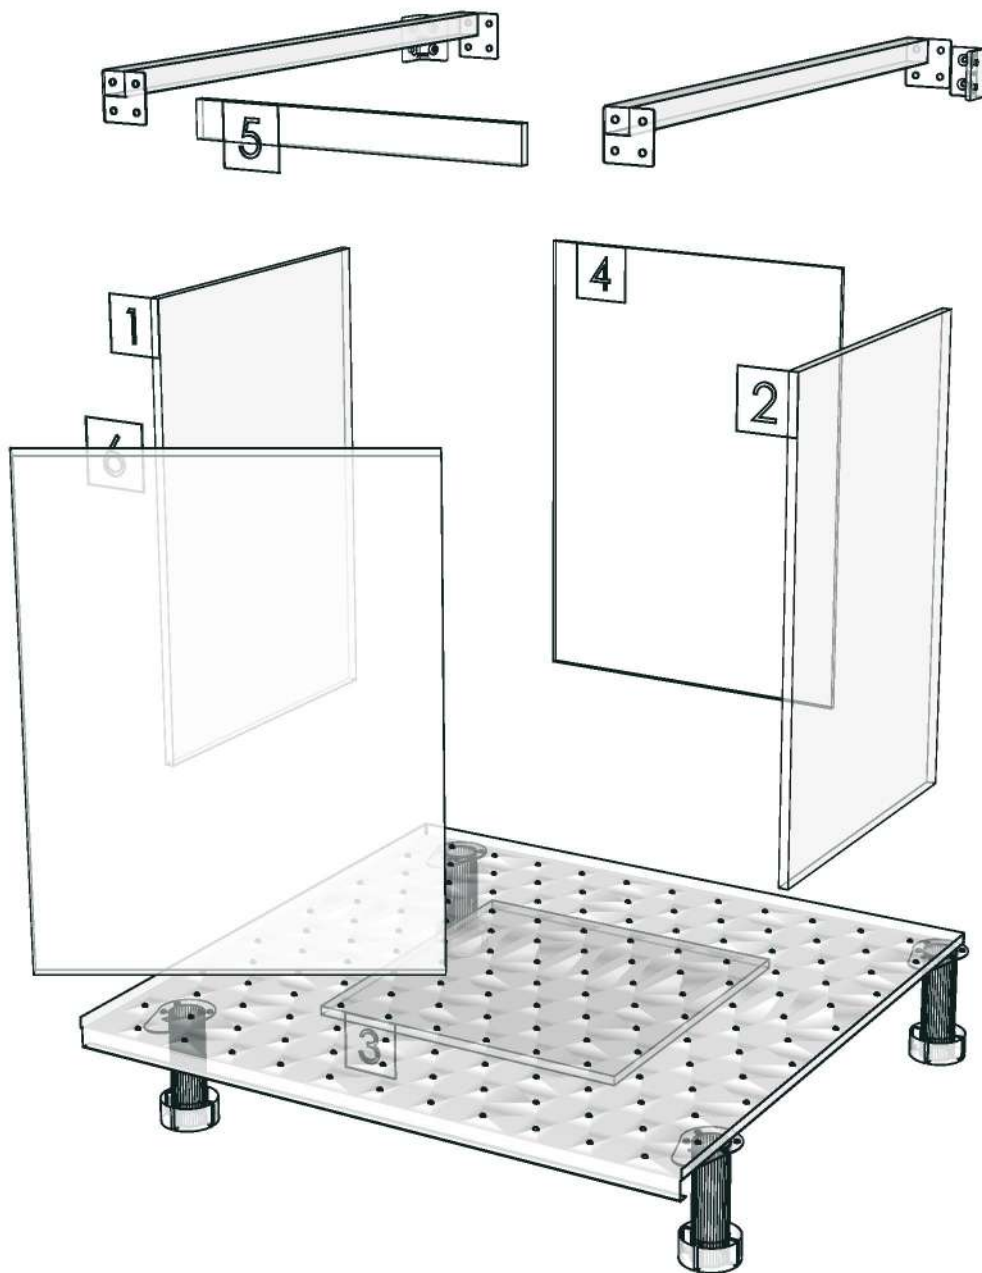

20.07=ML AE9V (MATT)

Edge

01.339=1 DX1557PG(EDL) C070TH00 MD642 MIRROR GLOSS

01.287=1 MD565(GREY TOURMALINE) (AA8)

01.47=1 WHITE

Model	-ASPIRE_ON_DB560R	Name	INDEX_C3D_KITCHENPAE
Creator	SUTTHI.P	Order	O001197
Reviewer		Date	12/09/2023
Approves			