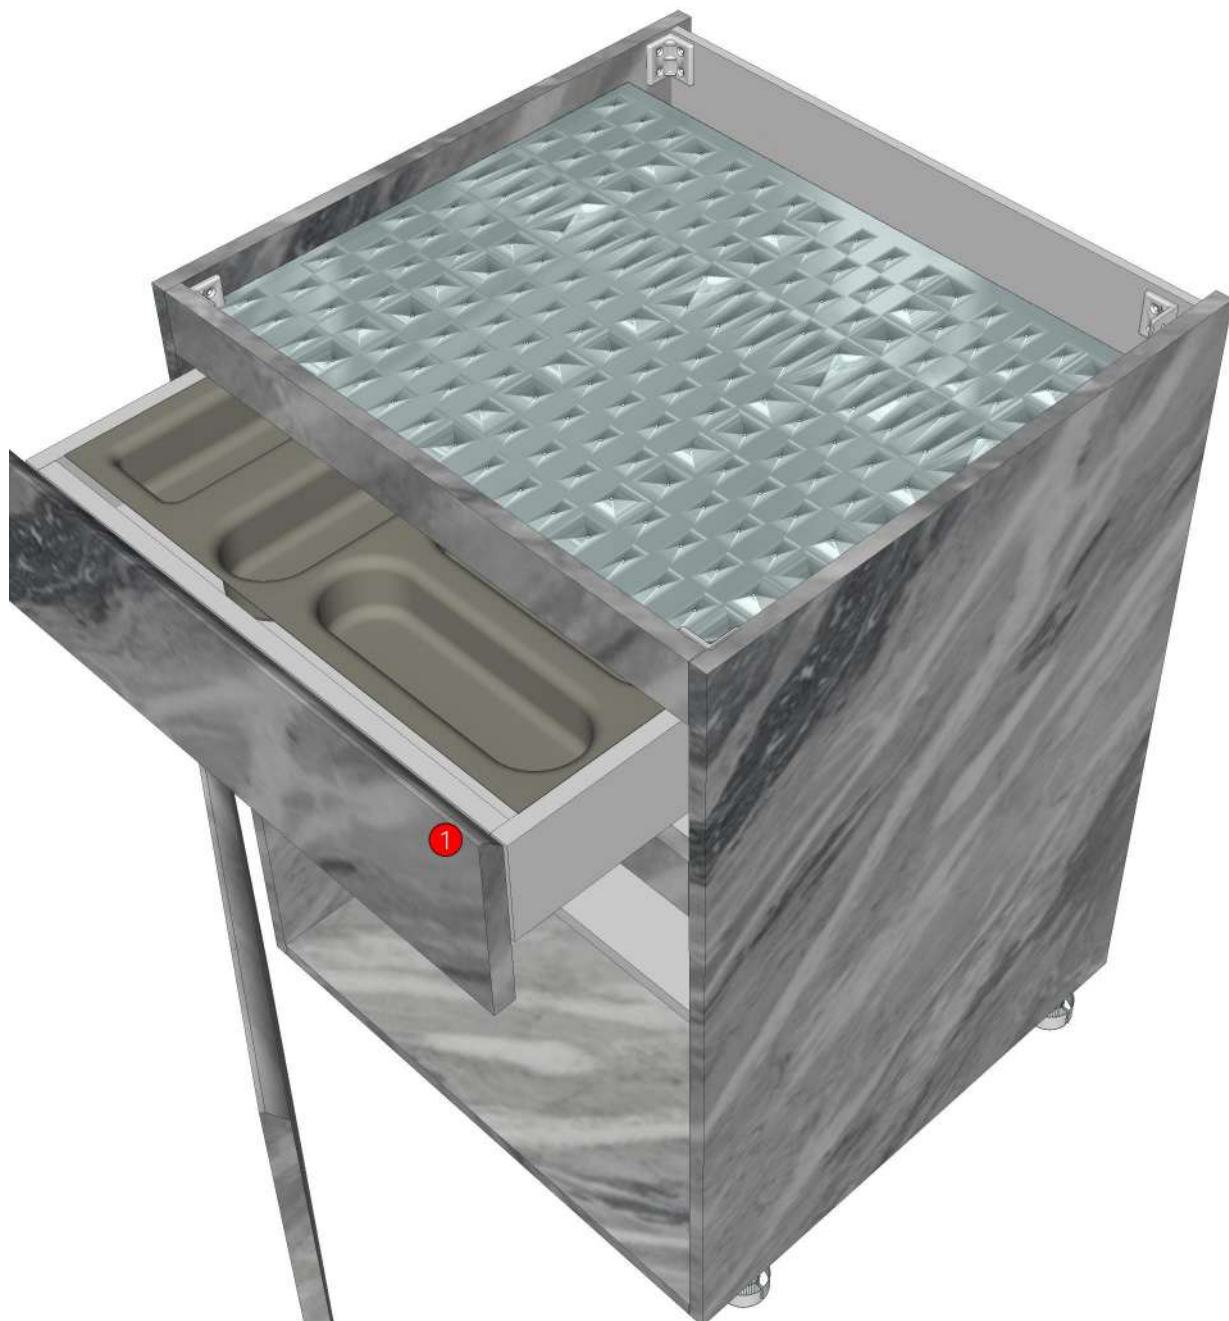

Model	ASPIRE_ON_DBH601L		
Creator	SUTTHI.P	Name	INDEX_C3D_KITCHENPAE
Reviewer		Order	O001193
Approves		Date	08/09/2023

ASPIRE_ON_DBH601L-600X570X813

Colour

20.81=ML.COLORADO MD642 (MATT)

20.80=ML.MD565 (GREY TOURMALINE) EVELYN

20.07=ML AE9V (MATT)

Edge

01.339=1 DX1557PG(EDL) C070TH00 MD642 MIRROR GLOSS

01.287=1 MD565(GREY TOURMALINE) (AA8)

01.47=1 WHITE