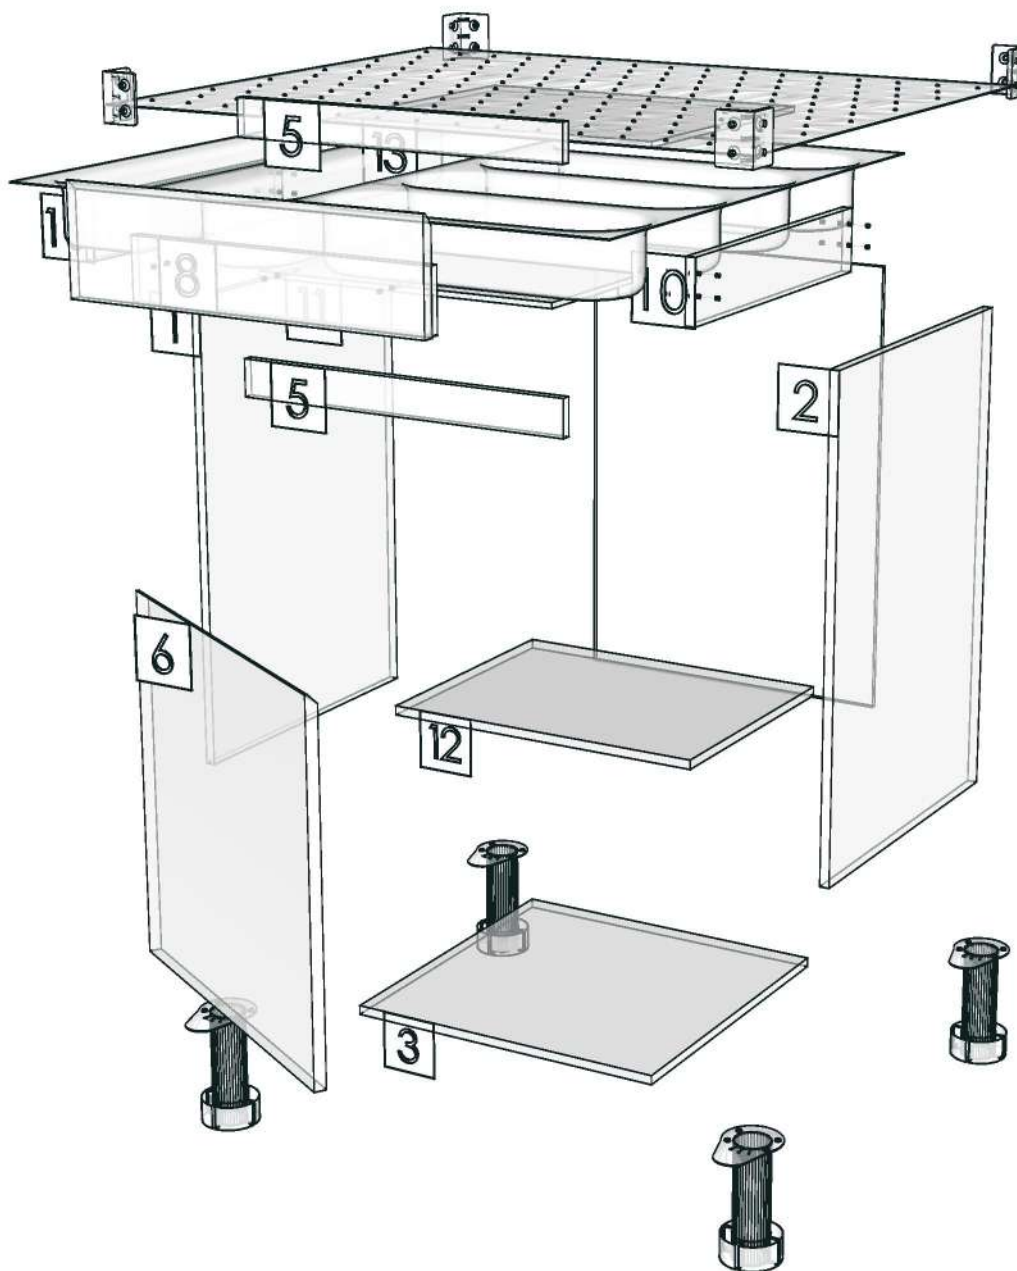

Model	-ASPIRE_ON_DBH601L	Name	INDEX_C3D_KITCHENPAE
Creator	SUTTHI.P	Order	O001193
Reviewer		Date	08/09/2023
Approves