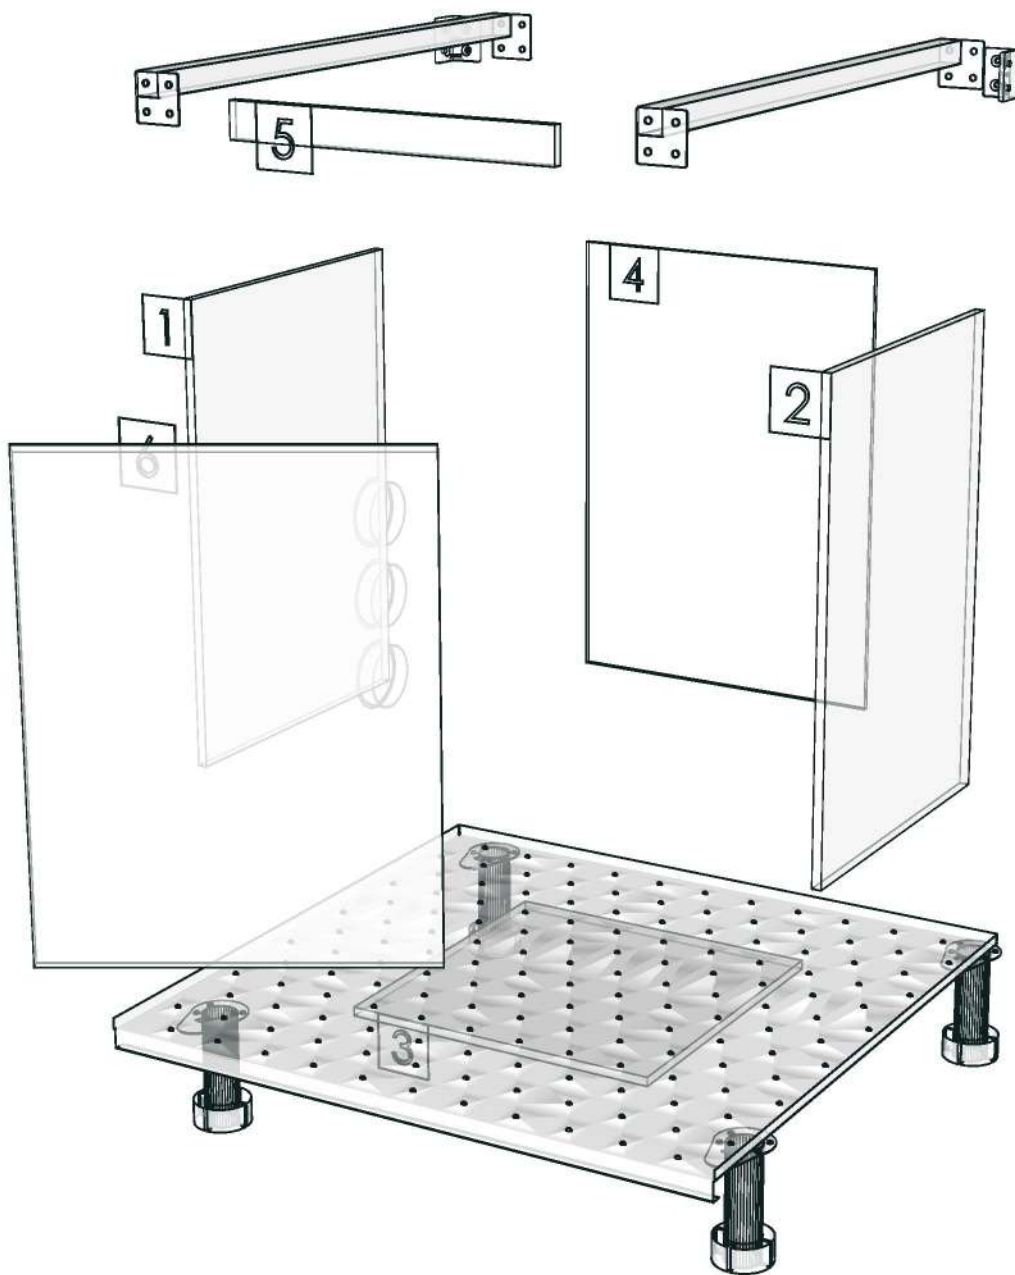

20.07=ML AE9V (MATT)

Edge

01.339=1 DX1557PG(EDL) C070TH00 MD642 MIRROR GLOSS

01.287=1 MD565(GREY TOURMALINE) (AA8)

01.47=1 WHITE

Model	-ASPIRE_ON_DB60RGL	Name	INDEX_C3D_KITCHENPAE
Creator	SUTTHI.P	Order	O001199
Reviewer		Date	12/09/2023
Approves			