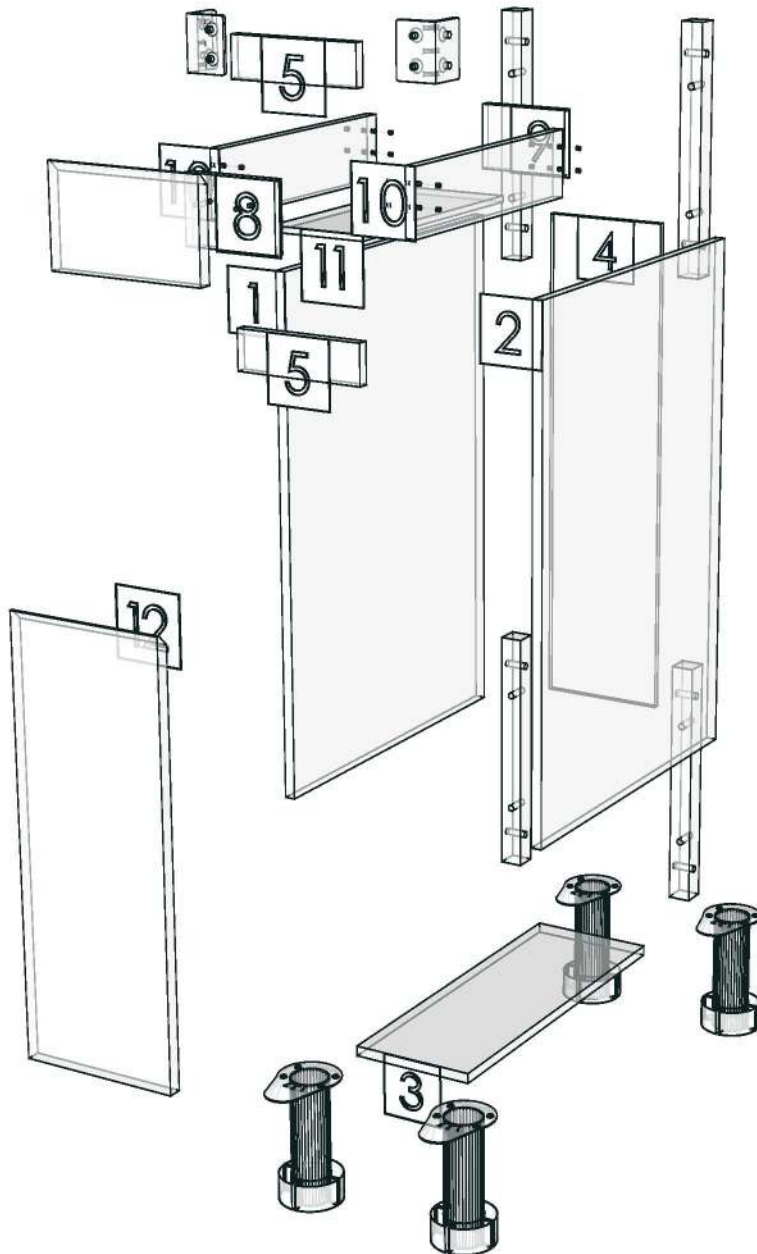

Model	-ASPIRE_ON_DBD231	Name	INDEX_C3D_KITCHENPAE
Creator	SUTTHI.P	Order	O001192
Reviewer		Date	08/09/2023
Approves