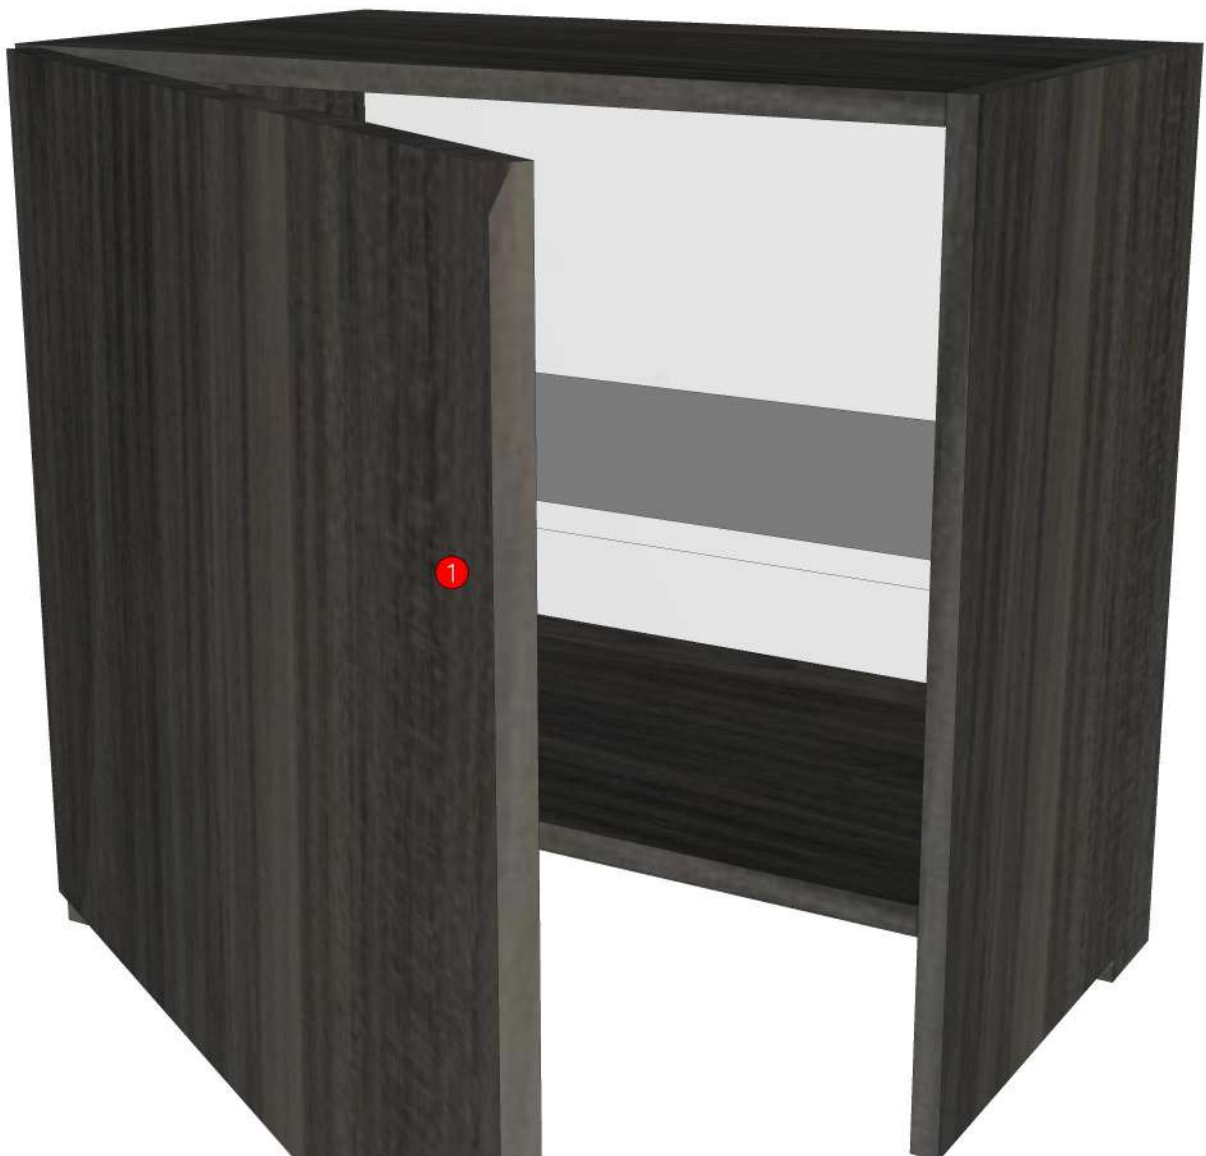

Model	ASPIRE_ON_DL60HL		
Creator	SUTTHI.P	Name	INDEX_C3D_KITCHENPAE
Reviewer		Order	O001202
Approves		Date	12/09/2023

ASPIRE_ON_DL60HL-600X350X555

Colour

20.81=ML.COLORADO MD642 (MATT)

20.80=ML.MD565 (GREY TOURMALINE) EVELYN

20.07=ML AE9V (MATT)

Edge

01.339=1 DX1557PG(EDL) C070TH00 MD642 MIRROR GLOSS

01.287=1 MD565(GREY TOURMALINE) (AA8)

01.47=1 WHITE