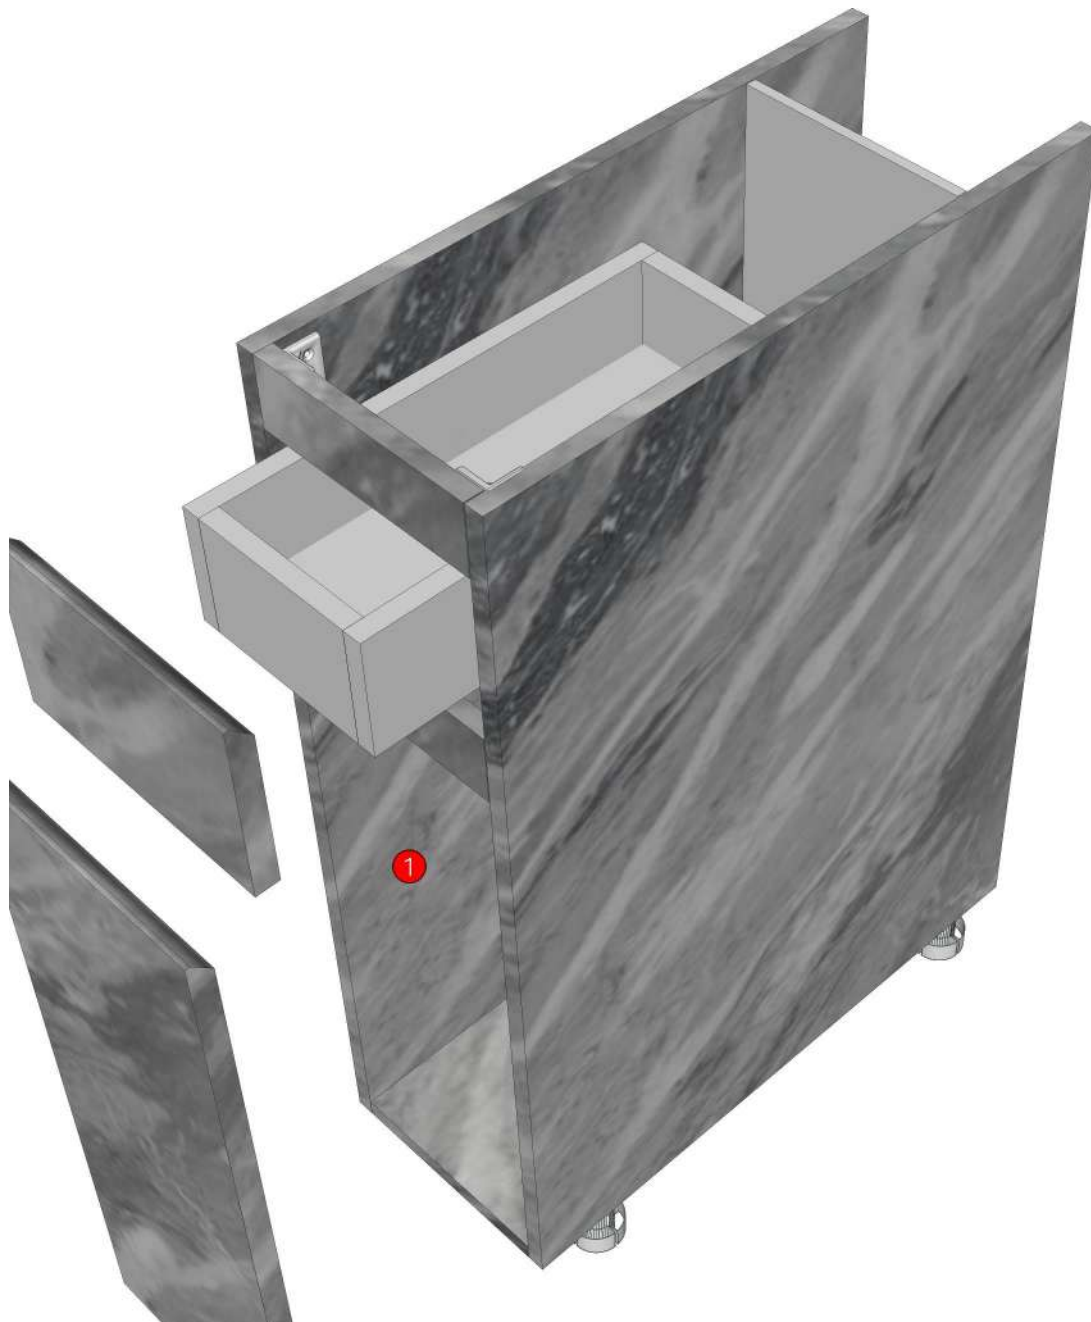

Model	ASPIRE_ON_DBD231		
Creator	SUTTHI.P	Name	INDEX_C3D_KITCHENPAE
Reviewer		Order	O001192
Approves		Date	08/09/2023

ASPIRE_ON_DBD231-231X570X813

Colour

20.81=ML.COLORADO MD642 (MATT)

20.80=ML.MD565 (GREY TOURMALINE) EVELYN

20.07=ML AE9V (MATT)

Edge

01.339=1 DX1557PG(EDL) C070TH00 MD642 MIRROR GLOSS

01.287=1 MD565(GREY TOURMALINE) (AA8)

01.47=1 WHITE