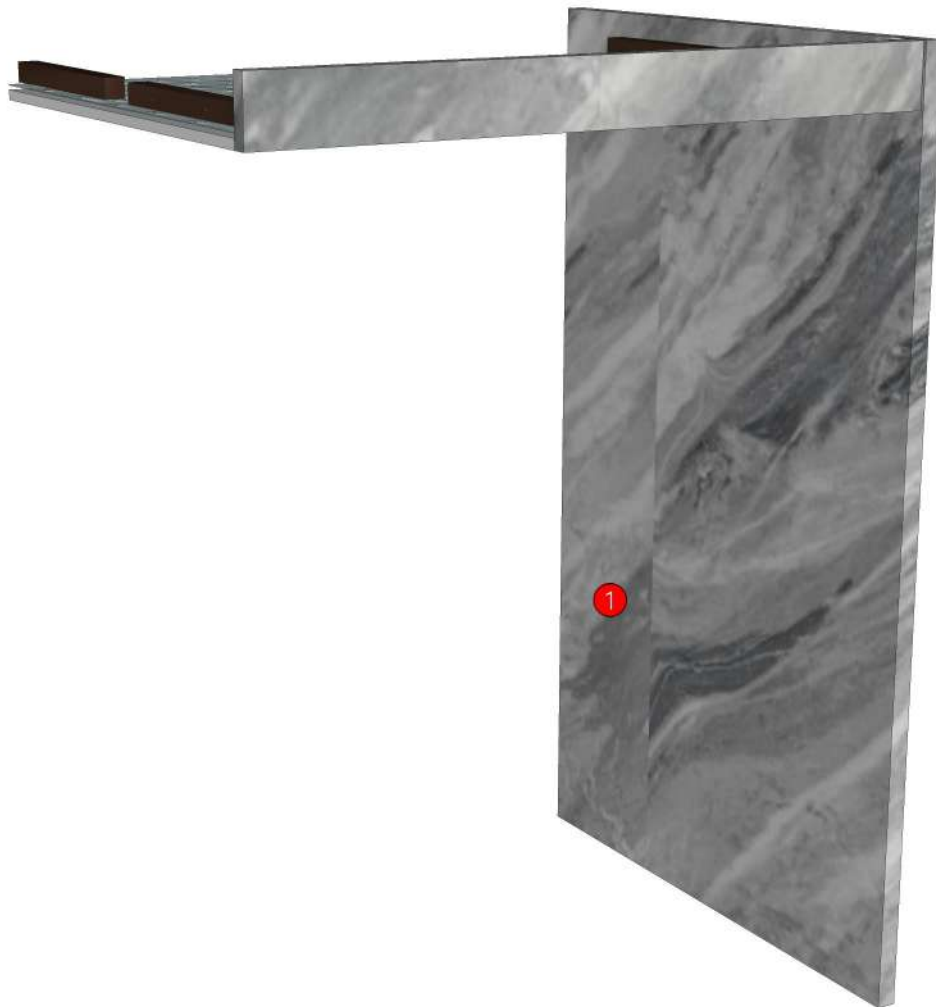

Edge

01.339=1 DX1557PG(EDL) C070TH00 MD642 MIRROR GLOSS
01.287=1 MD565(GREY TOURMALINE) (AA8)
01.47=1 WHITE

Model	-ASPIRE_ON_DBO669		
Creator	SUTTHI.P	Name	INDEX_C3D_KITCHENPAE
Reviewer		Order	O001195
Approves		Date	11/09/2023