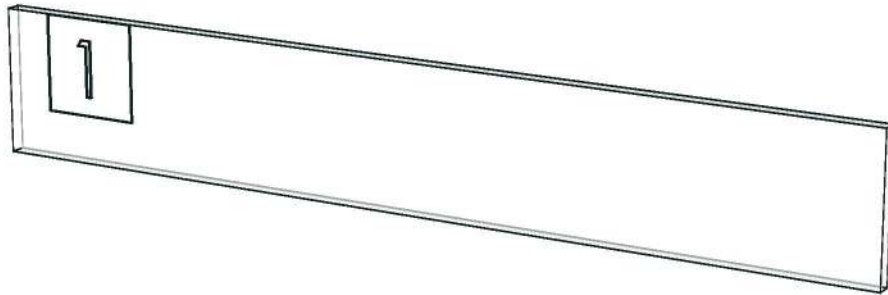

Model	-ASPIRE_ON_DDM_950H2		
Creator	SUTTHI.P	Name	INDEX_C3D_KITCHENPAE
Reviewer		Order	O001212
Approves		Date	14/09/2023