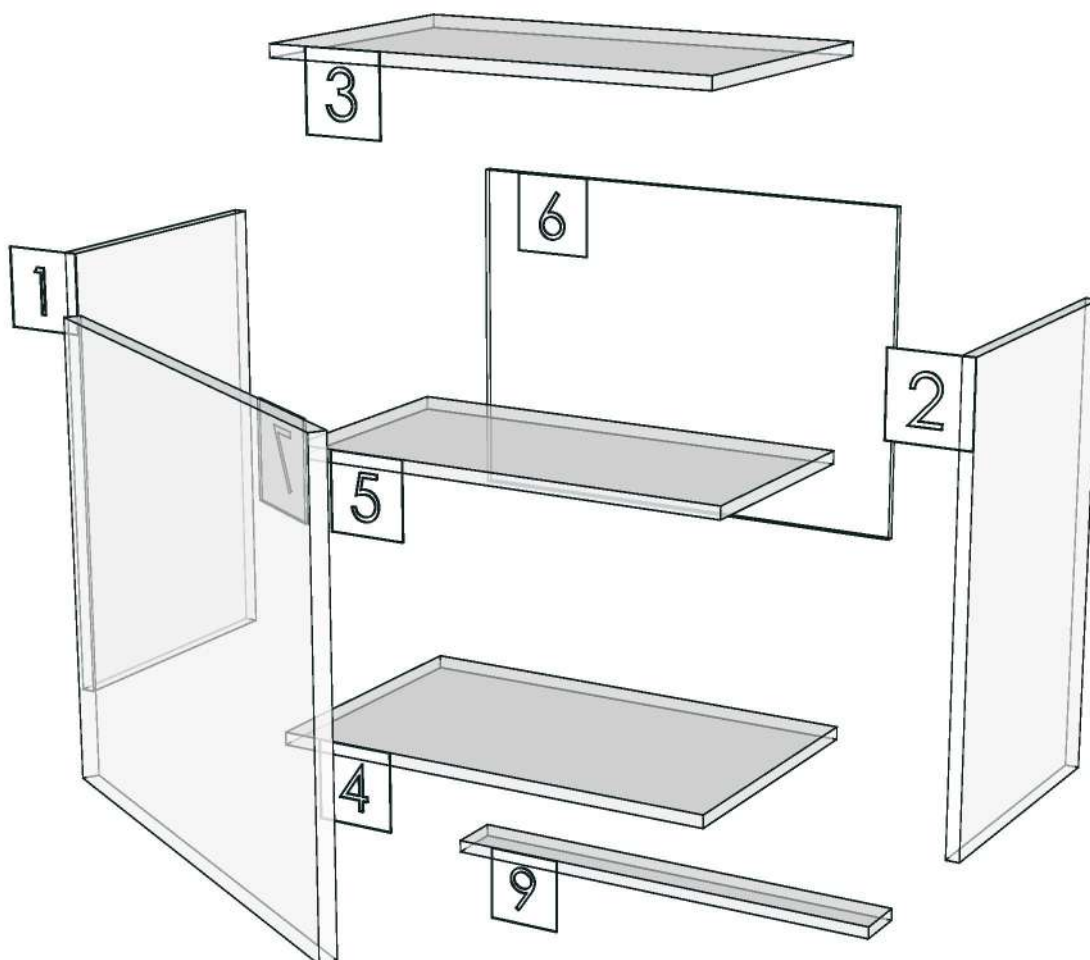

20.07=ML AE9V (MATT)

Edge

01.339=1 DX1557PG(EDL) C070TH00 MD642 MIRROR GLOSS

01.287=1 MD565(GREY TOURMALINE) (AA8)

01.47=1 WHITE

Model	-ASPIRE_ON_DL60HL		
Creator	SUTTHI.P	Name	INDEX_C3D_KITCHENPAE
Reviewer		Order	0001202
Approves		Date	12/09/2023