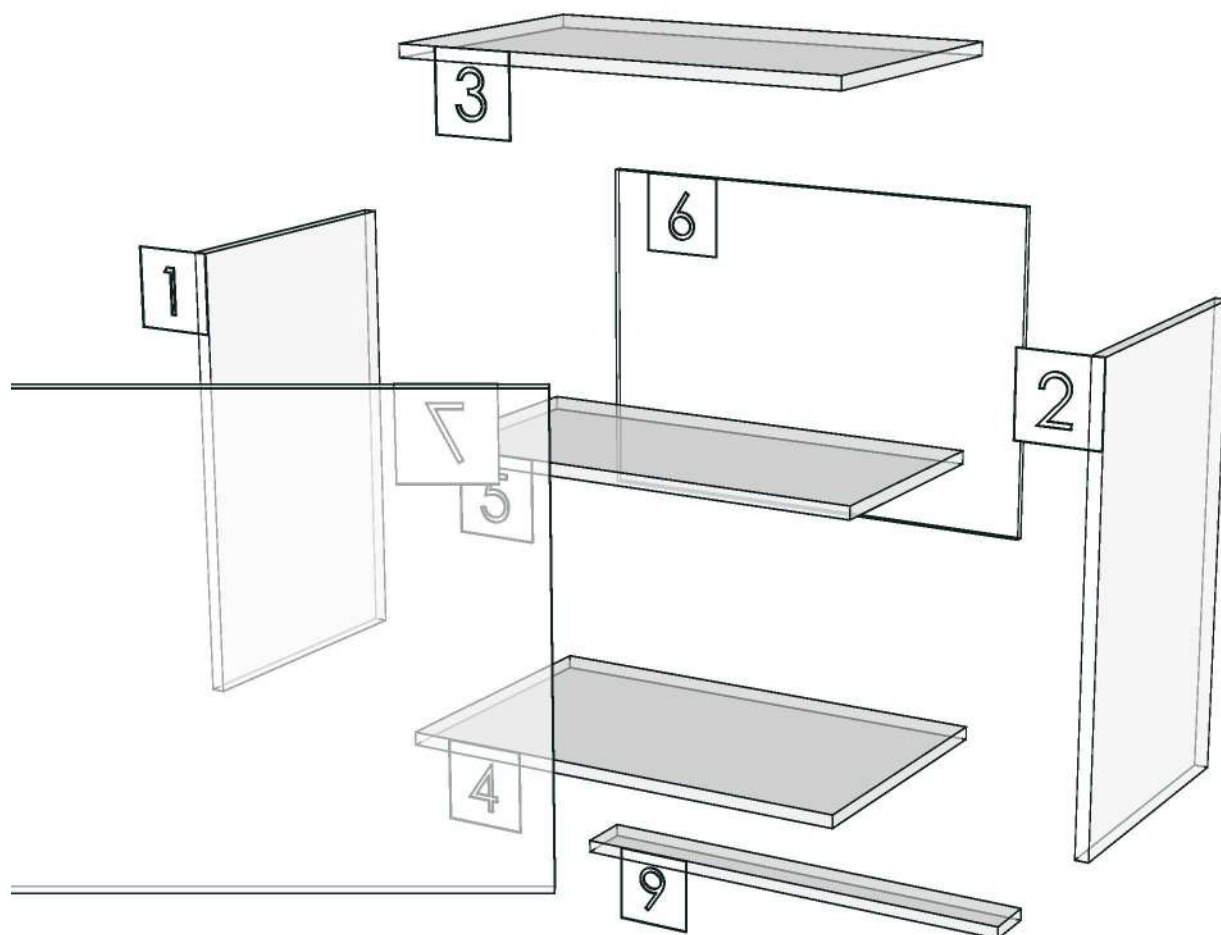

Model	-ASPIRE_ON_DL60HR		
Creator	SUTTHI.P	Name	INDEX_C3D_KITCHENPAE
Reviewer		Order	0001203
Approves		Date	13/09/2023