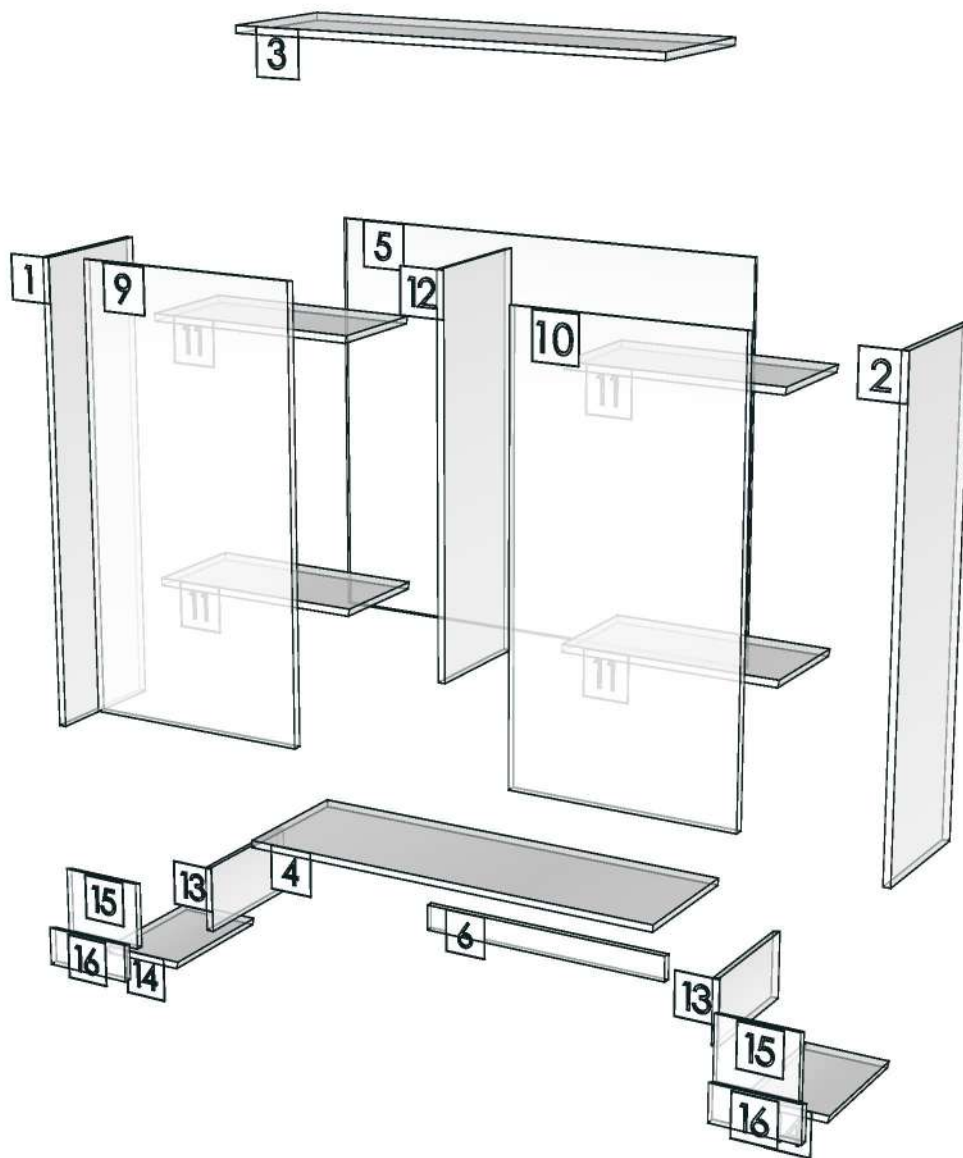

Model	-SENA_D_DL100H		
Creator		.BCP Name	INDEX_C3D_KITCHEN2
Reviewer		Order	I001390
Approves		Date