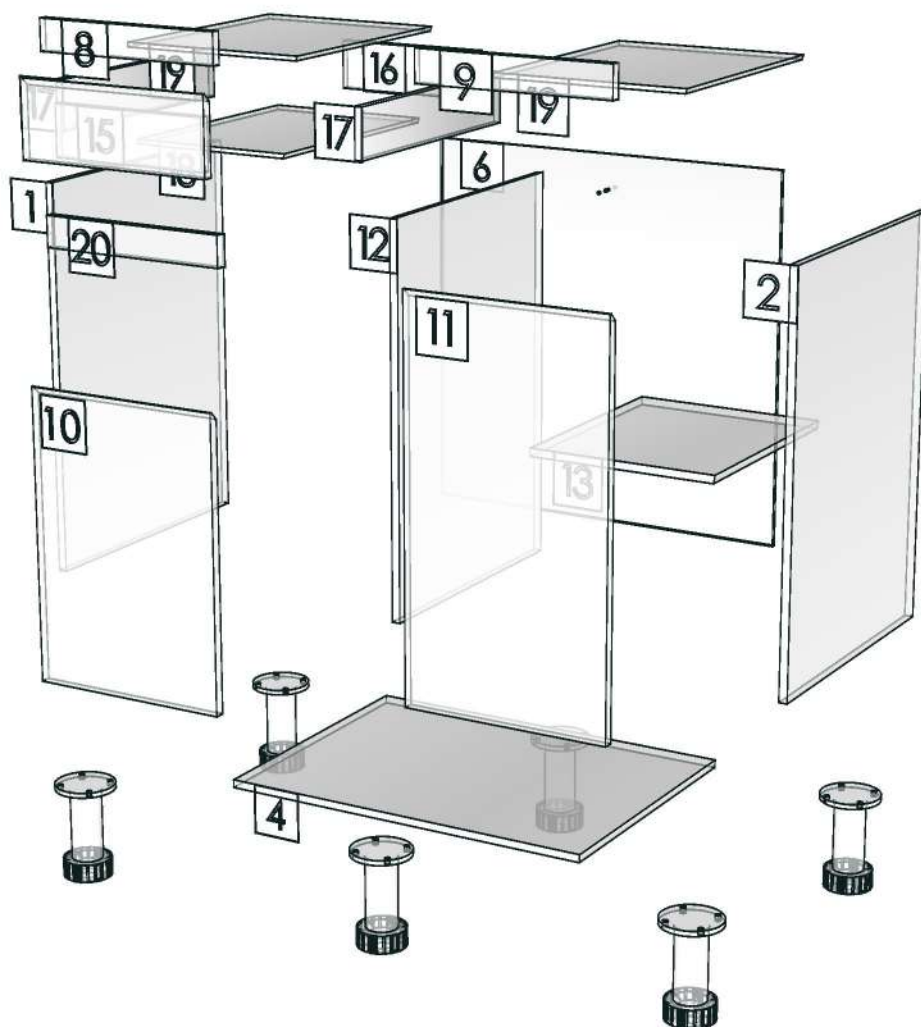

Model	-SENA_D_DBH80SR		
Creator		.BCP Name	INDEX_C3D_KITCHEN2
Reviewer		Order	I002662
Approves		Date	

14