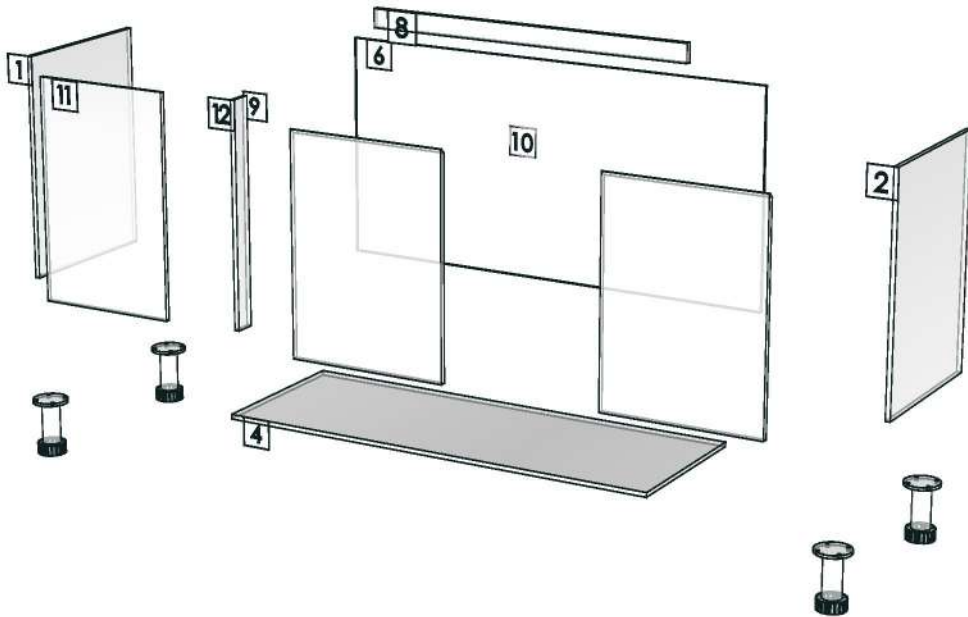

Model	SENA_D_DLO30		
Creator	PASATHORN	.BCP Name	INDEX_C3D_KITCHEN2
Reviewer		Order	I001388
Approves	P.SAWAI	Date	11/11/2022

SENA_D_DLO30-300X300X1050

Colour

20.10=ML.CORNWALL OAK # AV7 (WOODRIFT)
 20.01=ML.MFI599_PEARL