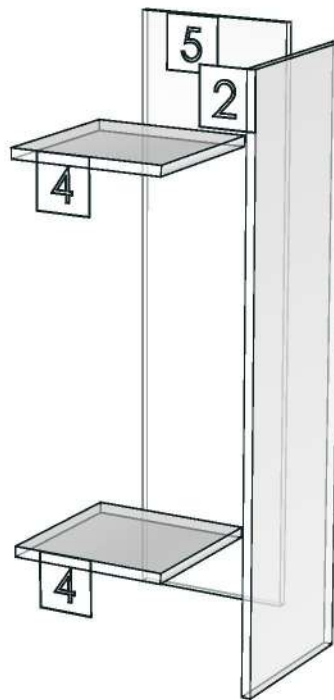

SENA_D_DBSC160110L-1600X570X882

Colour

20.10=ML.CORNWALL OAK # AV7 (WOODRIFT)
20.01=ML.MFI599_PEARL

Edge

01.160=1 CORNWALL OAK AV7
01.319=1 MFI599 PEARL

K203R-160129349

Model	-SENA_D_DLO30		
Creator		.BCP Name	INDEX_C3D_KITCHEN2
Reviewer		Order	I001388
Approves	P.SAWAI	Date	