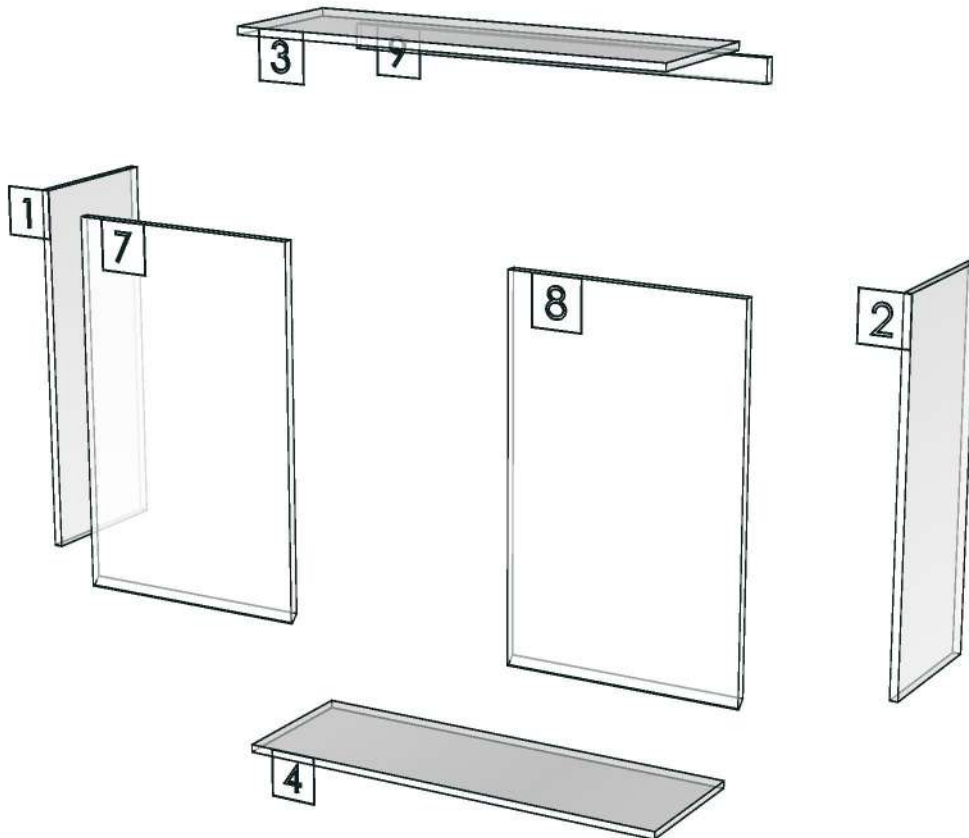

Model	-SENA_D_DL95		
Creator		.BCP Name	INDEX_C3D_KITCHEN2
Reviewer		Order	I001389
Approves		Date