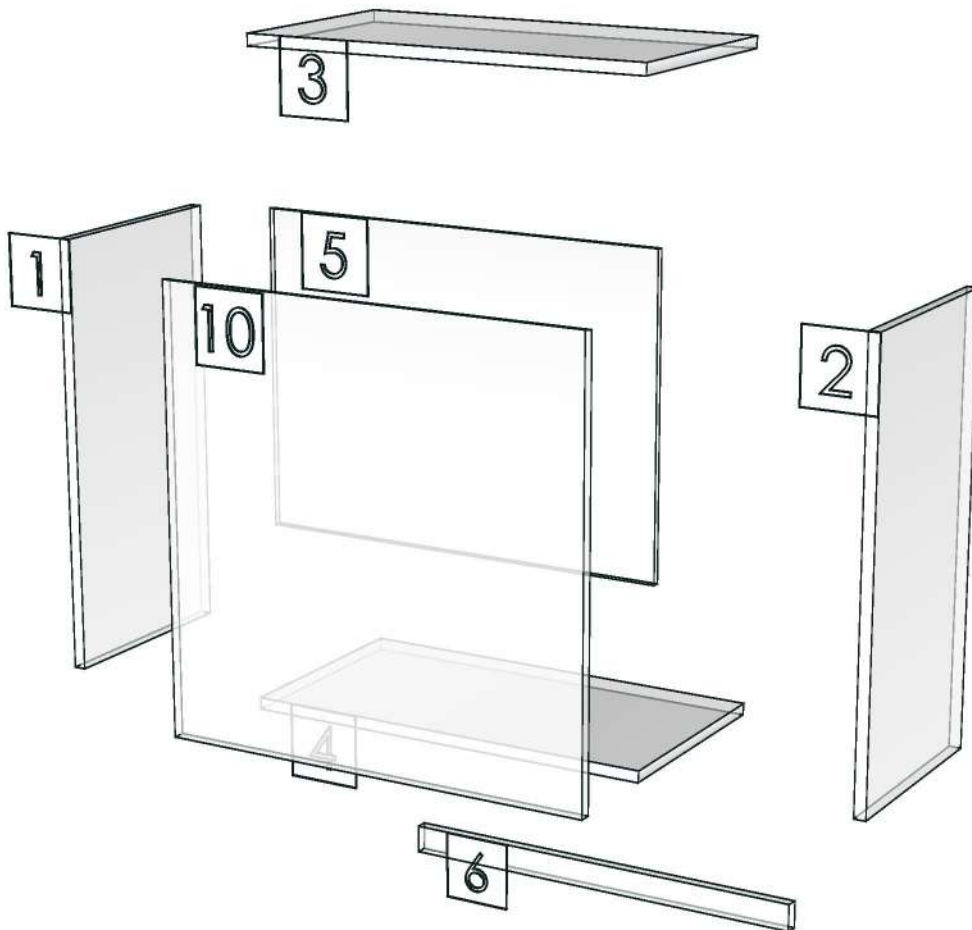

Model	-ESCENT_TRG_DL60HR		
Creator		.BCP Name	INDEX_C3D_KITCHEN2
Reviewer		Order	I002603
Approves		Date