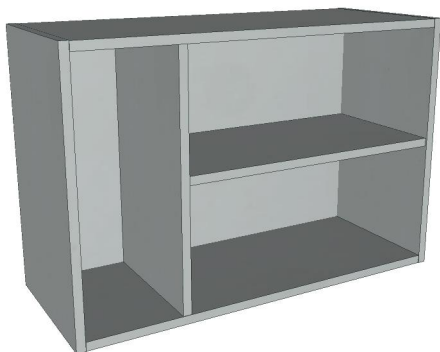

Model	-THE_NEXT_RC		
Creator	CHALEAMPON	.BCP Name	INDEX_C3D_KITCHEN2
Reviewer		Order	H000436
Approves		Date	21/12/2023