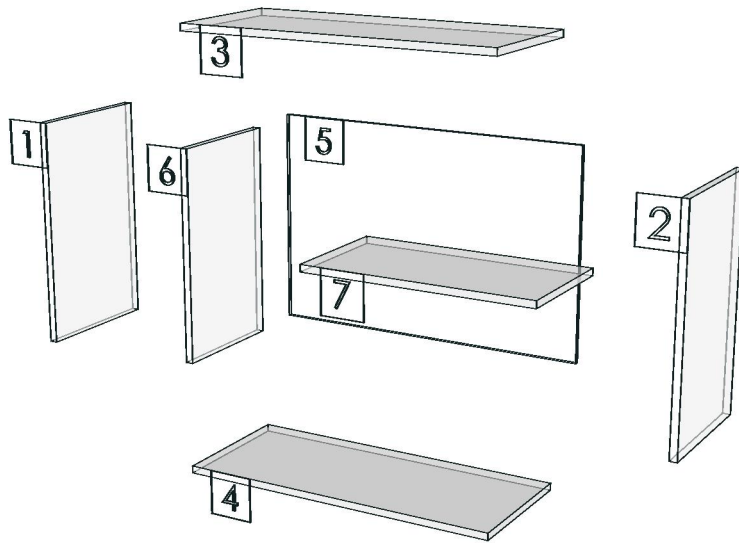

Model	-THE_NEXT_RC		
Creator	CHALEAMPON	.BCP Name	INDEX_C3D_KITCHEN2
Reviewer		Order	H000436
Approves		Date	21/12/2023