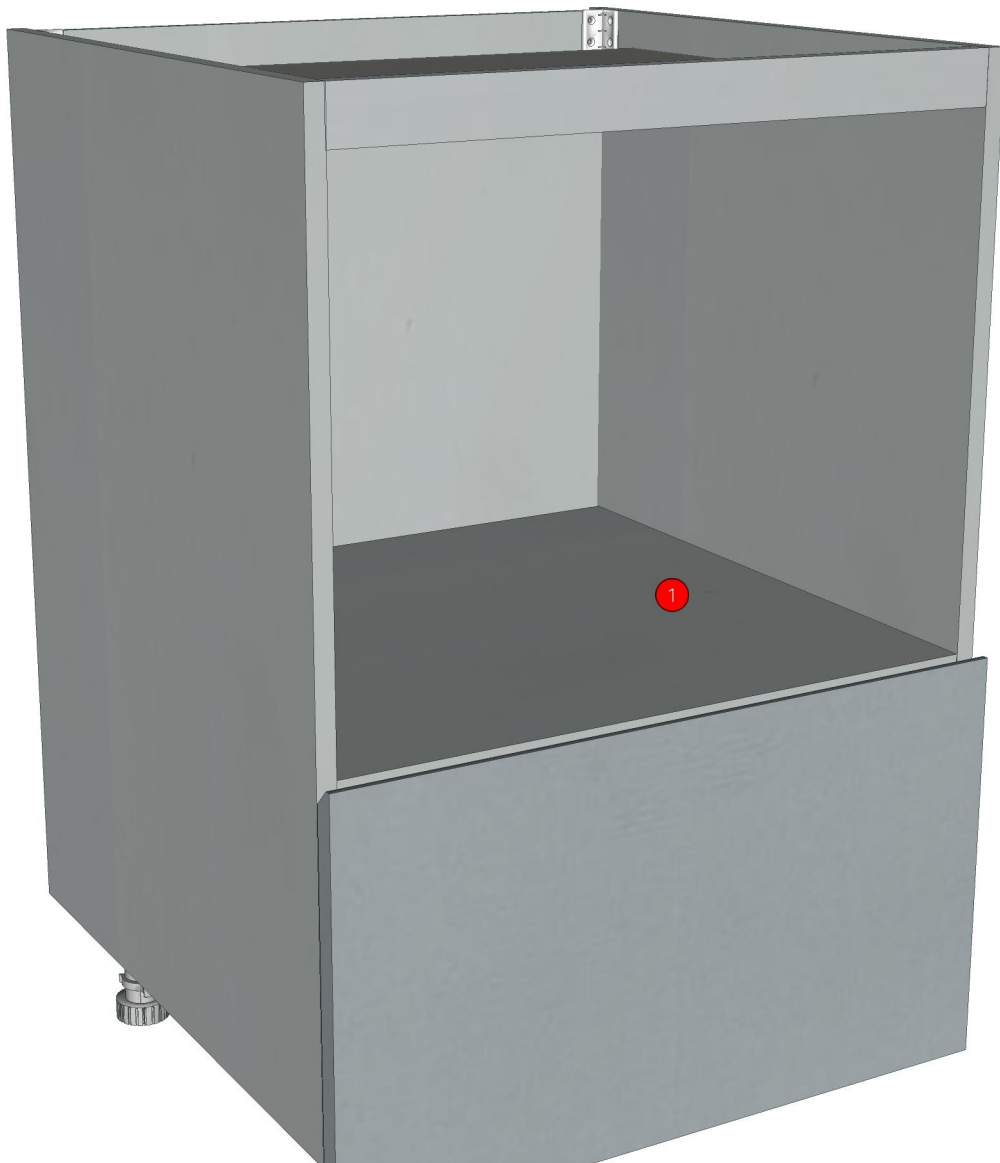

Model	THE_NEXT_RC_DBH601		
Creator	CHALEAMPHON	.BCP Name	INDEX_C3D_KITCHEN2
Reviewer		Order	H000432
Approves		Date	21/12/2023

THE_NEXT_RC_DBH601-600X570X788

Colour

20.46=ML.GREY MK3238 (PEARL)
20.56=ML.GREY MK3238 (MATT)

Edge

01.227=1 LIGHT SAND GRAY-8E960M1
01.347=1 MK3238 HI-GROSS:102165 HG

K100R-160121016
K101L-160134095

Model	-THE_NEXT_RC		
Creator	CHALEAMPHON	.BCP Name	INDEX_C3D_KITCHEN2
Reviewer		Order	H000432
Approves		Date	21/12/2023

Model	THE_NEXT_RC_DBD202		
Creator	CHALEAMPON	.BCP Name	INDEX_C3D_KITCHEN2
Reviewer		Order	H000763
Approves		Date	21/12/2023

THE_NEXT_RC_DBD202-200X570X788

Colour

20.46=ML.GREY MK3238 (PEARL)
20.56=ML.GREY MK3238 (MATT)

Edge

01.227=1 LIGHT SAND GRAY-8E960M1
01.347=1 MK3238 HI-GROSS:102165 HG

K100R-160121016

Model	-THE_NEXT_RC		
Creator	CHALEAMPHON	.BCP Name	INDEX_C3D_KITCHEN2
Reviewer		Order	H000763
Approves		Date	21/12/2023