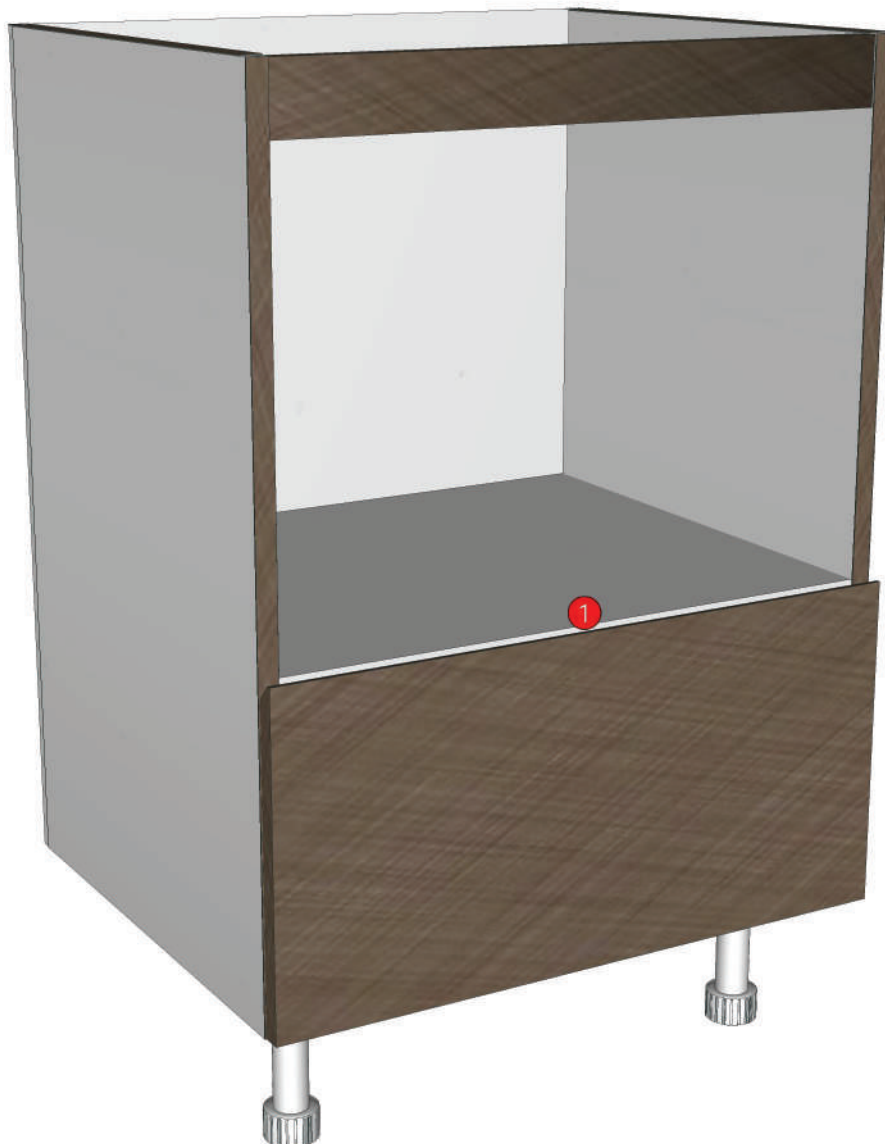

## ESCENT\_AYY\_DBH601S-600X480X922

Colour

20.24=ML AE9V (PEARL)

05.41=ML FOSS ZILK# BK2 (CROSS METAL)

Edge

01.47=1 WHITE

01.299=1 FOSS ZILK BK2 A1285 TH00

K5R-160120146