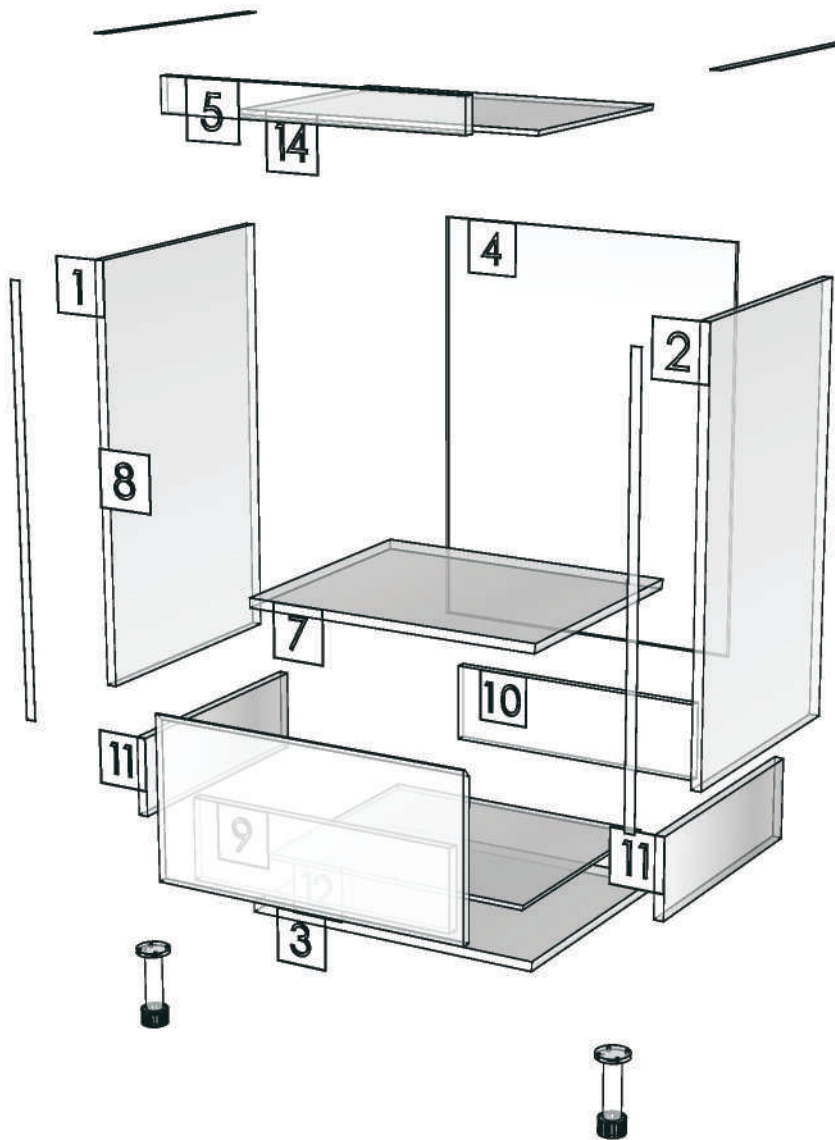

Model	-ESCENT_AYY_DBH601S		
Creator	PASATHORN	.BCP Name	INDEX_C3D_KITCHEN2
Reviewer		Order	I002064
Approves		Date	08/02/2023