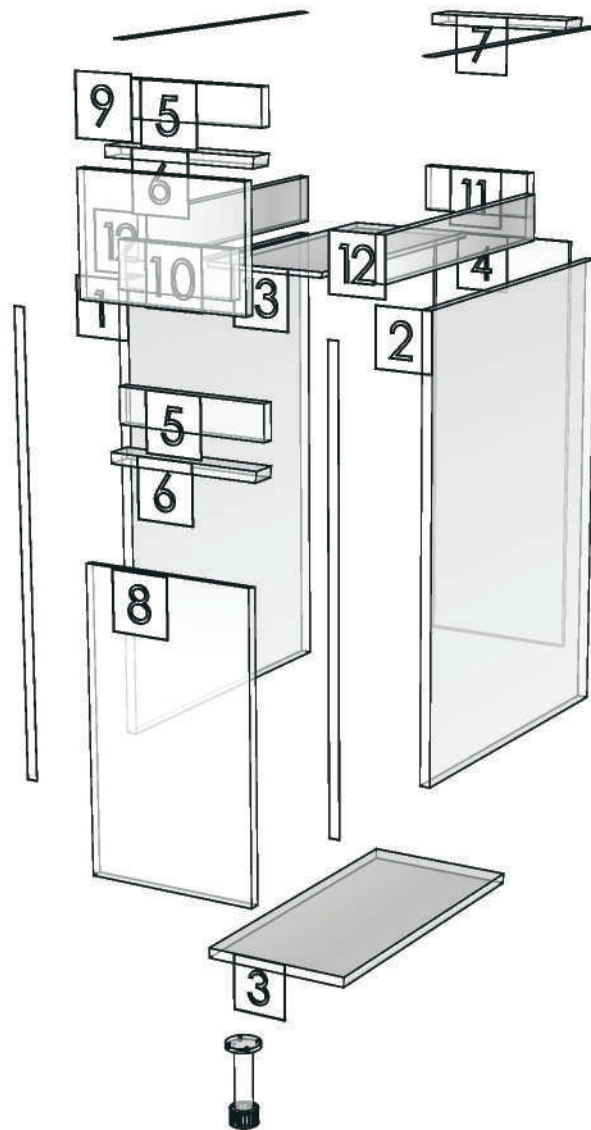

Model	-ESCENT_AYY_DB301L		
Creator	PASATHORN	.BCP Name	INDEX_C3D_KITCHEN2
Reviewer		Order	I001426
Approves		Date	17/11/2022