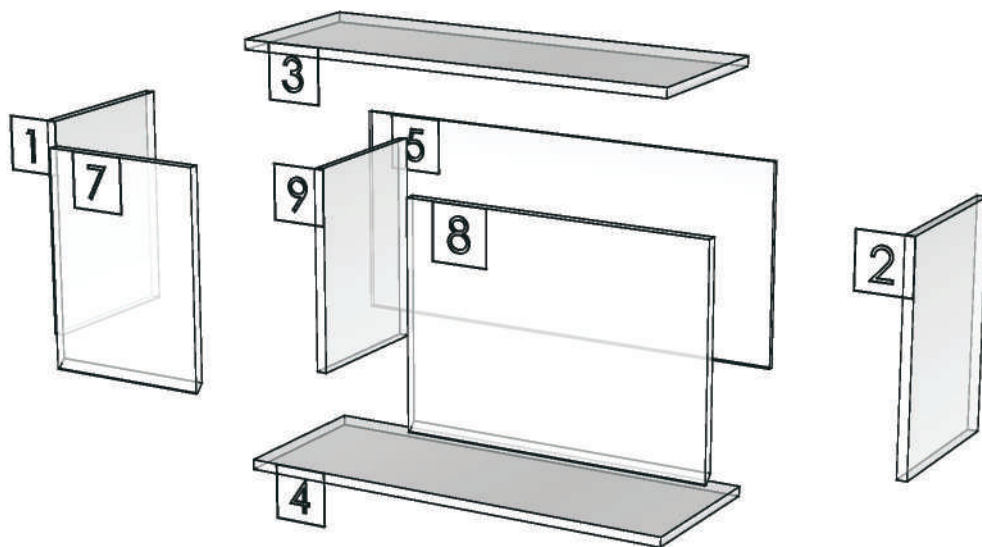

## ESCENT\_AYY\_DW85R-850X300X400

Colour  
20.24=ML AE9V (PEARL)

Edge  
01.47=1 WHITE

K2R-160089013

K5R-160120146

Model	-ESCENT_AYY_DW85R		
Creator	PASATHORN	.BCP Name	INDEX_C3D_KITCHEN2
Reviewer		Order	I002059
Approves		Date	08/02/2023