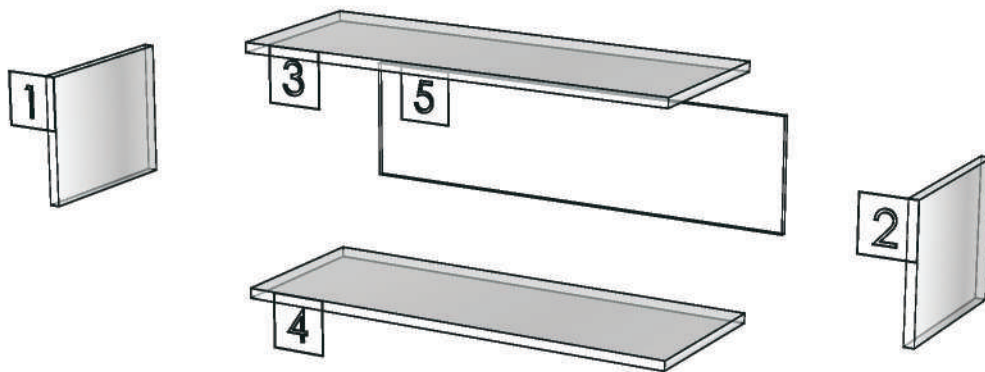

Model	-ESCENT_AYY_DW085		
Creator	PASATHORN	.BCP Name	INDEX_C3D_KITCHEN2
Reviewer		Order	I001416
Approves		Date	16/11/2022