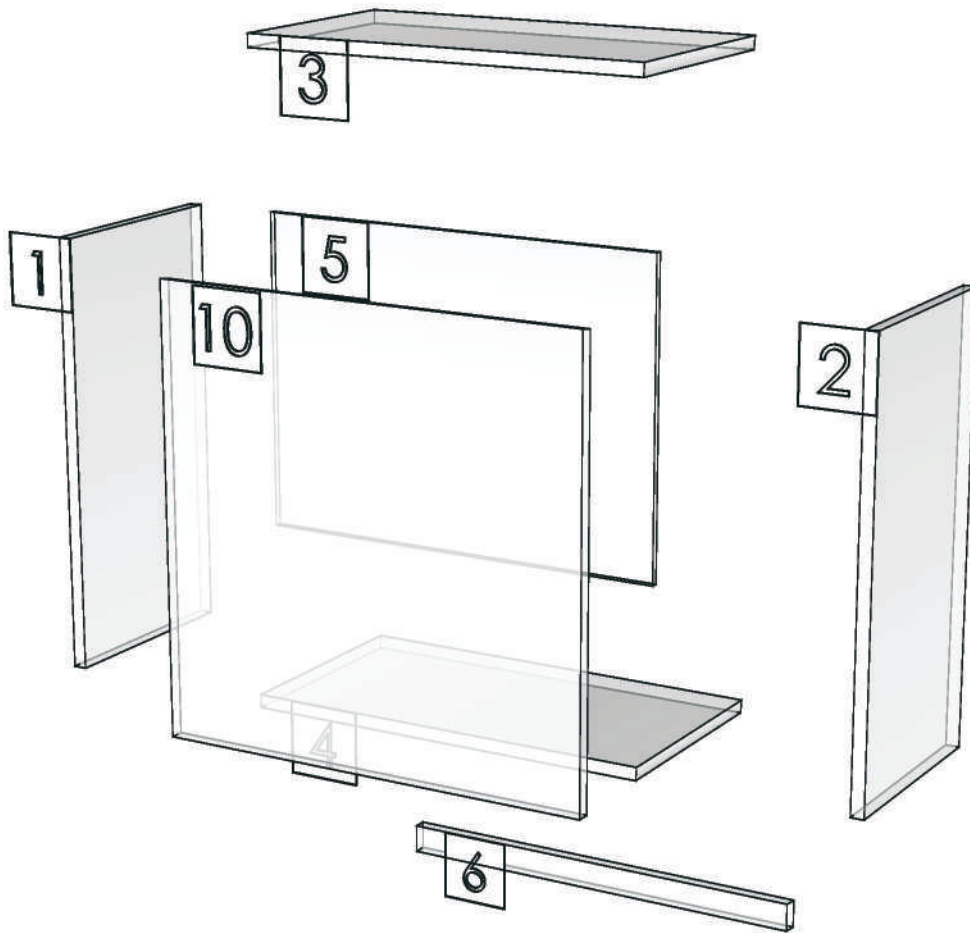

## ESCENT\_AYY\_DL60HL-600X300X600

Colour  
20.24=ML AE9V (PEARL)

Edge  
01.47=1 WHITE

K1R-160089002

K2R-160089013

Model	-ESCENT_AYY_DL60HL		
Creator	PASATHORN	.BCP Name	INDEX_C3D_KITCHEN2
Reviewer		Order	I001408
Approves		Date	15/11/2022