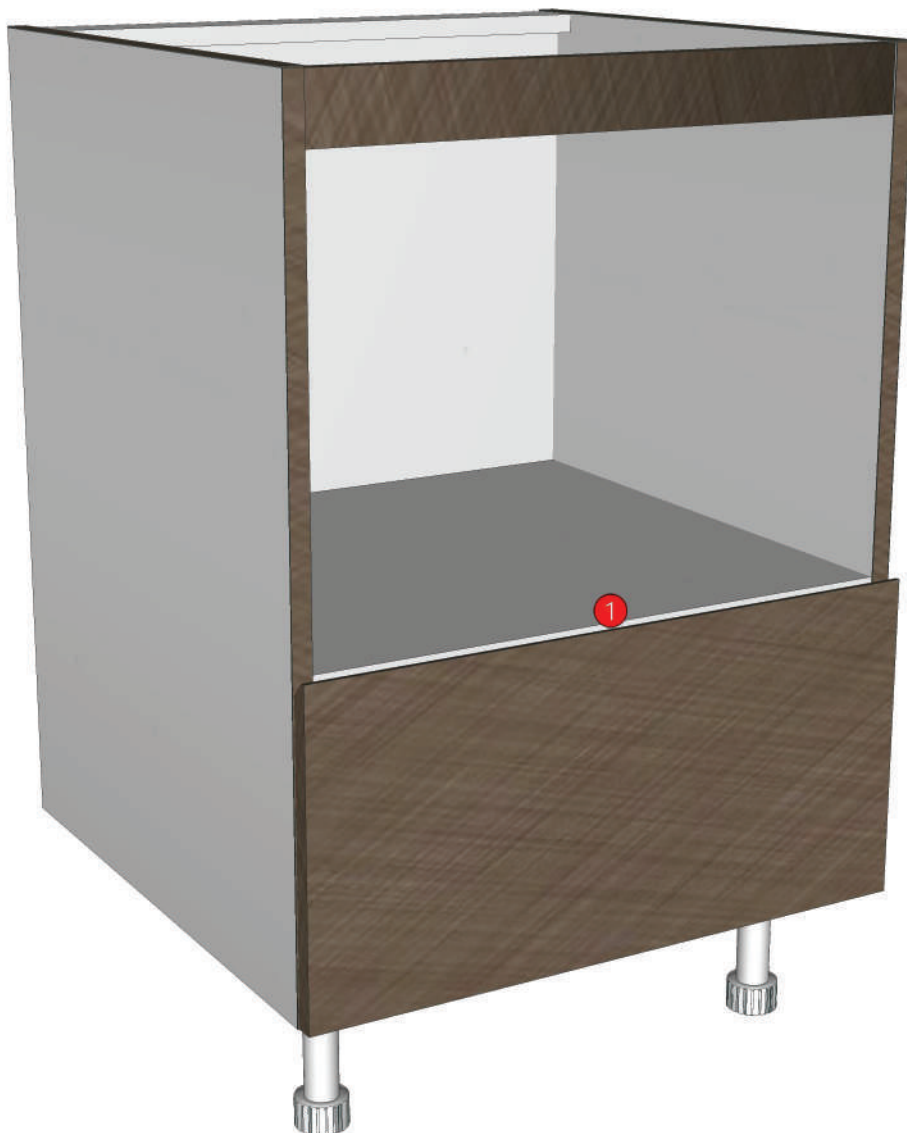

Model	ESCENT_AYY_DBH601		
Creator	PASATHORN	.BCP Name	INDEX_C3D_KITCHEN2
Reviewer		Order	I001425
Approves		Date	17/11/2022

ESCENT_AYY_DBH601-600X570X922

Colour

20.24=ML AE9V (PEARL)

05.41=ML FOSS ZILK# BK2 (CROSS METAL)

Edge

01.47=1 WHITE

01.299=1 FOSS ZILK BK2 A1285 TH00

K2L-160120135

K2R-160089013

K3L-160116081