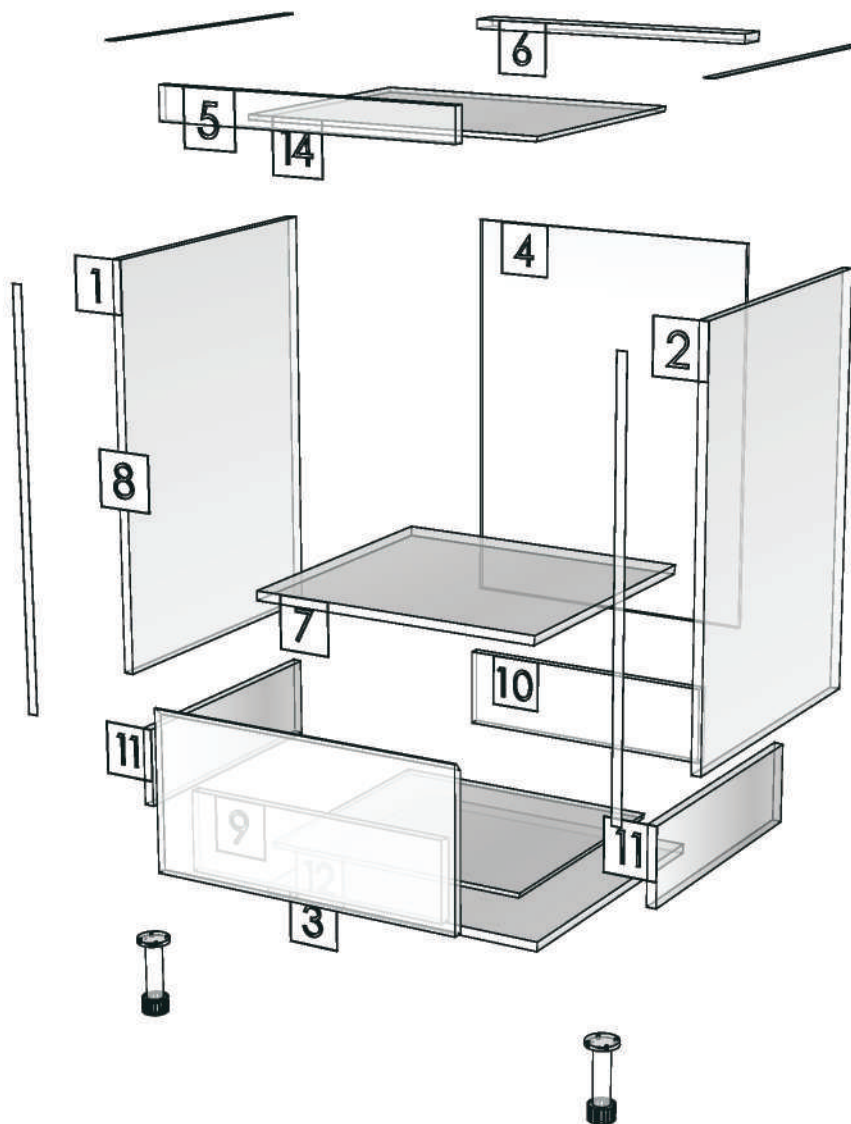

Model	-ESCENT_AYY_DBH601		
Creator	PASATHORN	.BCP Name	INDEX_C3D_KITCHEN2
Reviewer		Order	I001425
Approves		Date	17/11/2022