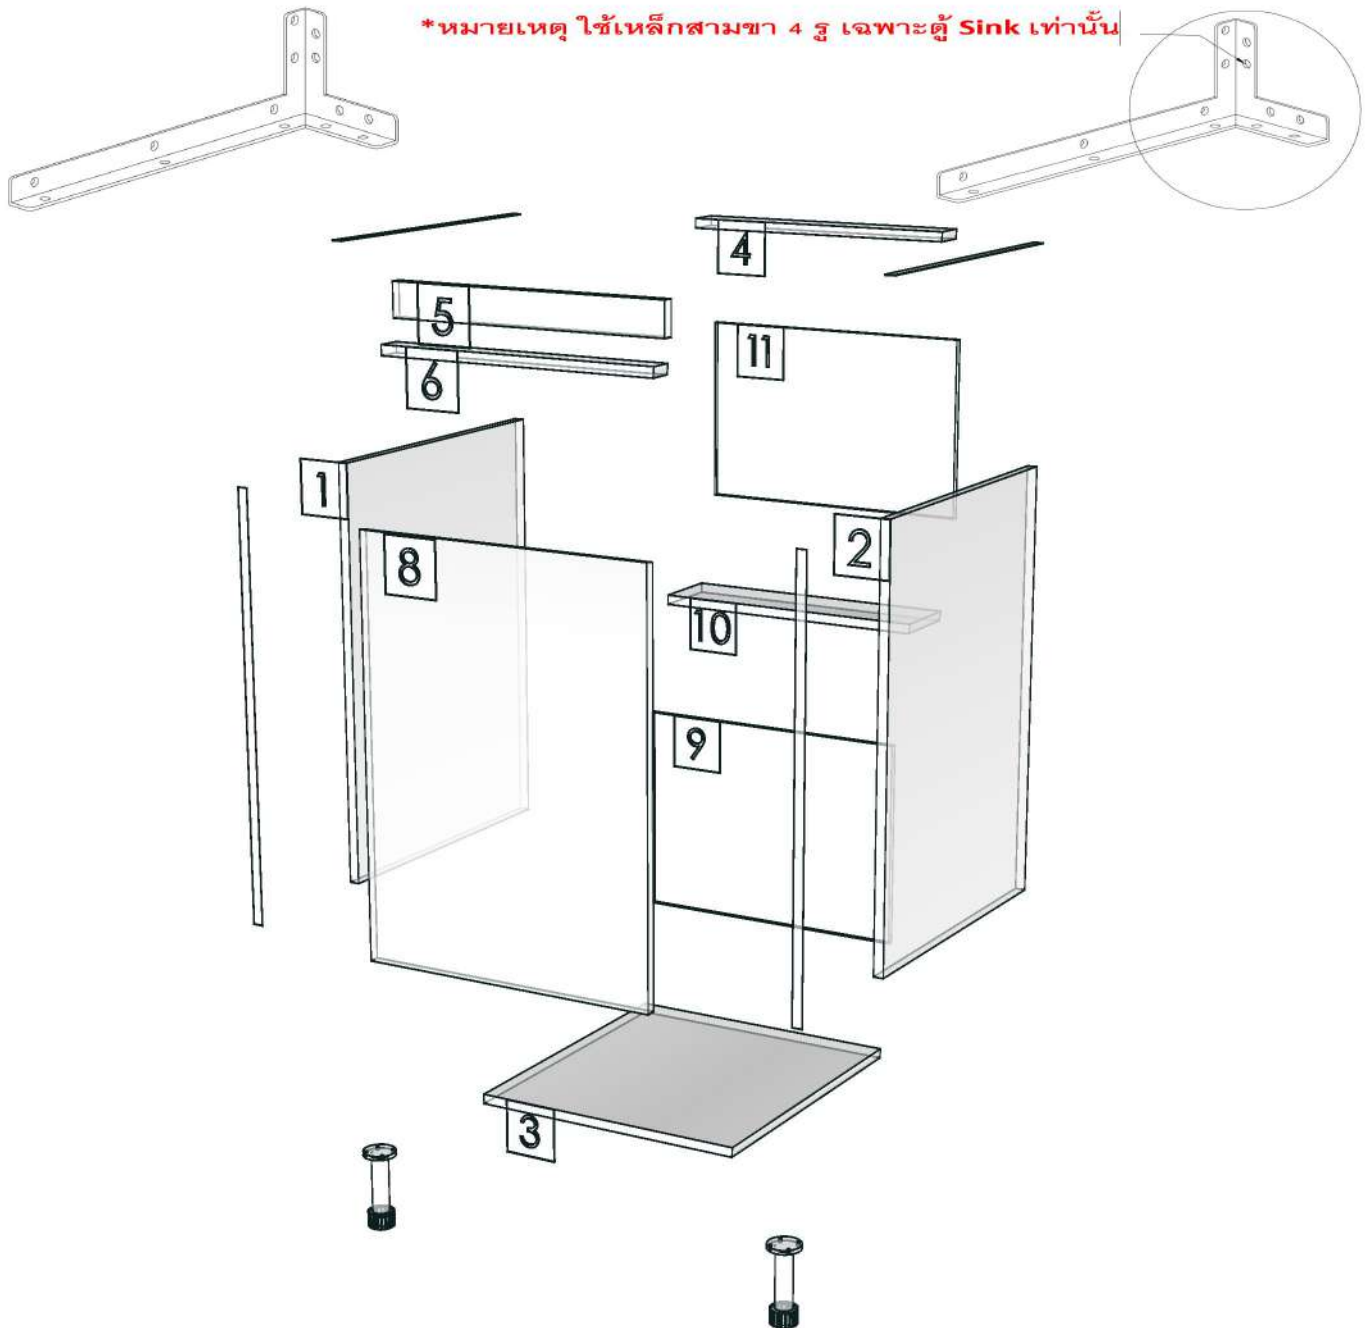

Model	-ESCENT_AYY_DBS55L		
Creator	PASATHORN	.BCP Name	INDEX_C3D_KITCHEN2
Reviewer		Order	I002082
Approves	P.SAWAI	Date	15/02/2023