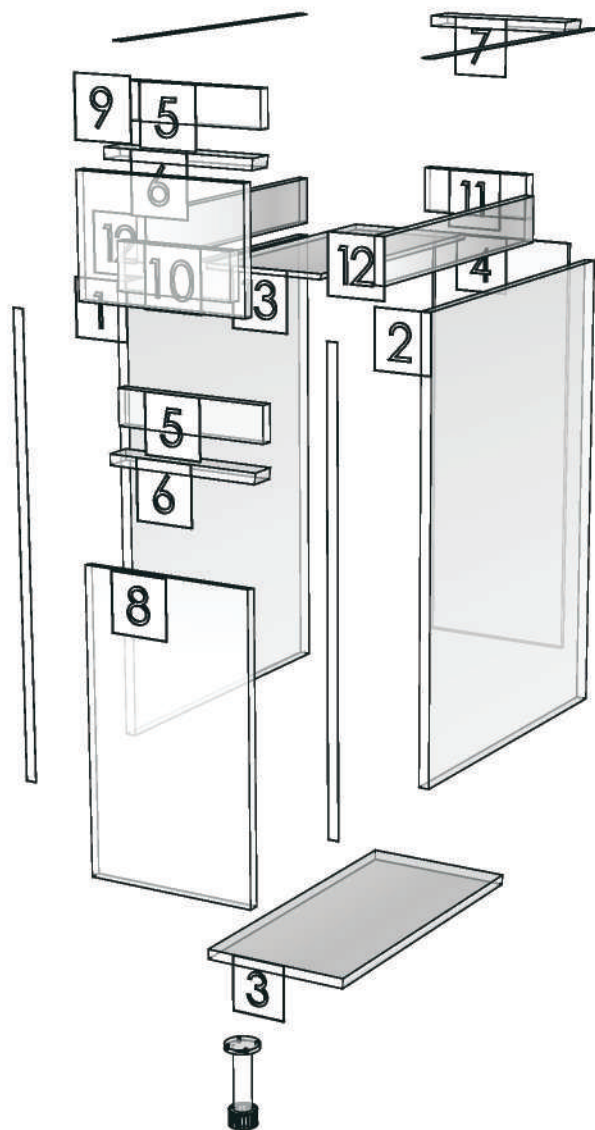

Edge

01.47=1 WHITE

01.299=1 FOSS ZILK BK2 A1285 TH00

K2L-160120135

Model	-ESCENT_AYY_DB301R		
Creator	PASATHORN	.BCP Name	INDEX_C3D_KITCHEN2
Reviewer		Order	I002062
Approves		Date	08/02/2023

Model	ESCENT_AYY_DBH601		
Creator	PASATHORN	.BCP Name	INDEX_C3D_KITCHEN2
Reviewer		Order	I001425
Approves		Date	17/11/2022