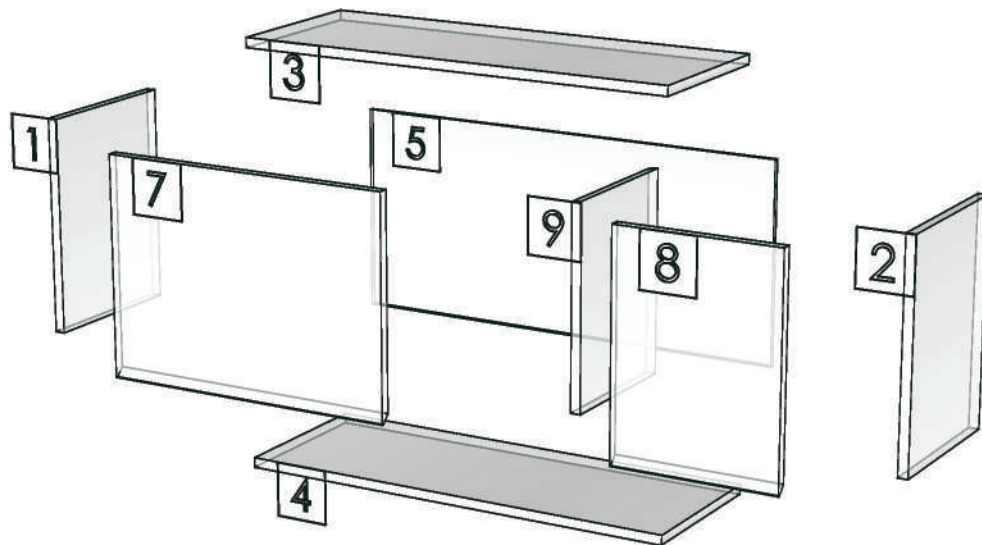

Model	-ESCENT_AYY_DW85L		
Creator	PASATHORN	.BCP Name	INDEX_C3D_KITCHEN2
Reviewer		Order	I002061
Approves		Date	08/02/2023