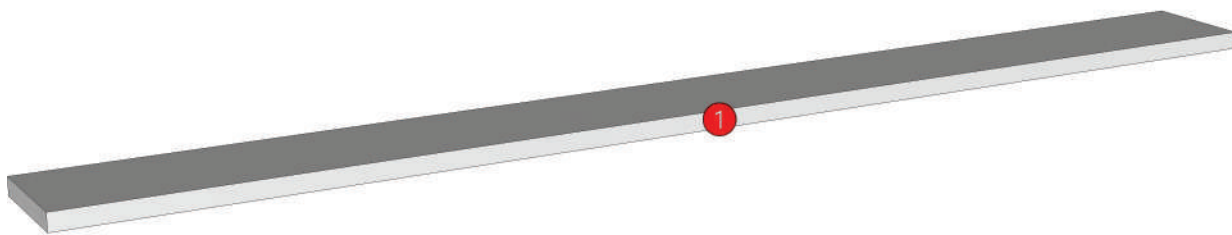

Model	ESCENT_AYY_DUT650		
Creator	PASATHORN	.BCP Name	INDEX_C3D_KITCHEN2
Reviewer		Order	I001415
Approves		Date	16/11/2022

ESCENT_AYY_DUT650-650X60X9

Colour
20.24=ML AE9V (PEARL)

Edge
01.47=1 WHITE

K3L-160116081