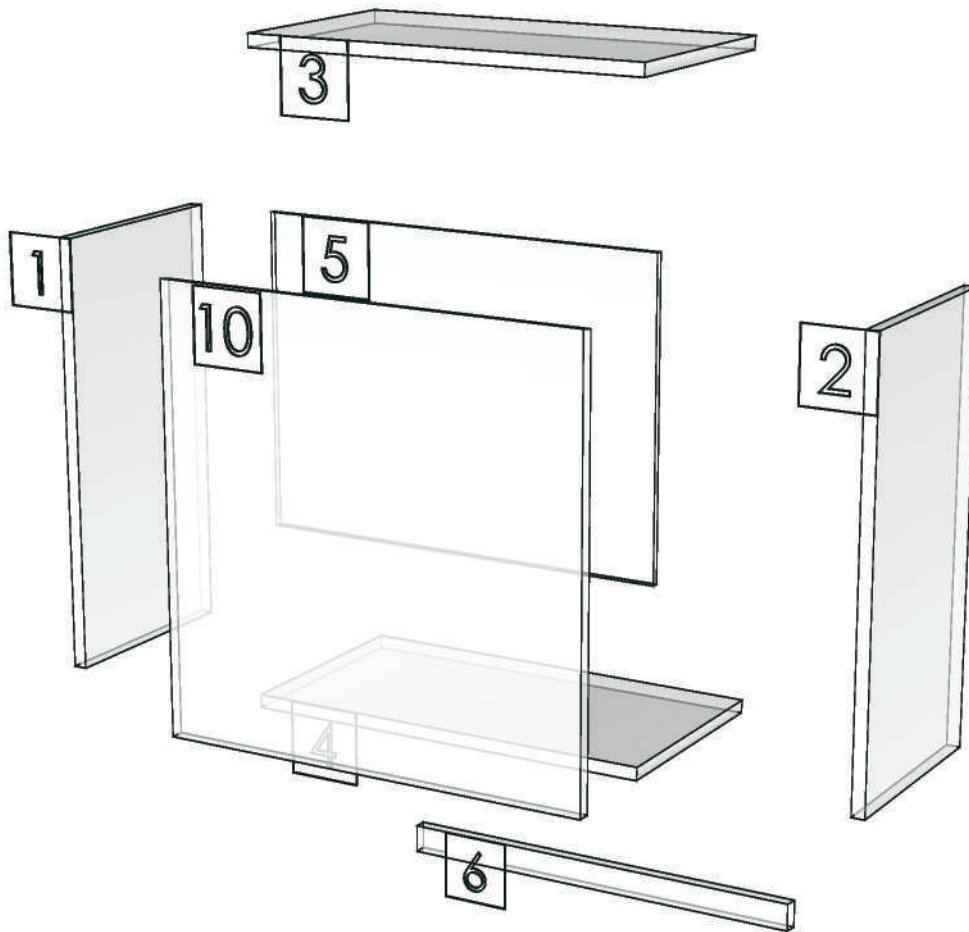

Model	-ESCENT_AYY_DL60HR		
Creator	PASATHORN	.BCP Name	INDEX_C3D_KITCHEN2
Reviewer		Order	I001406
Approves		Date	15/11/2022