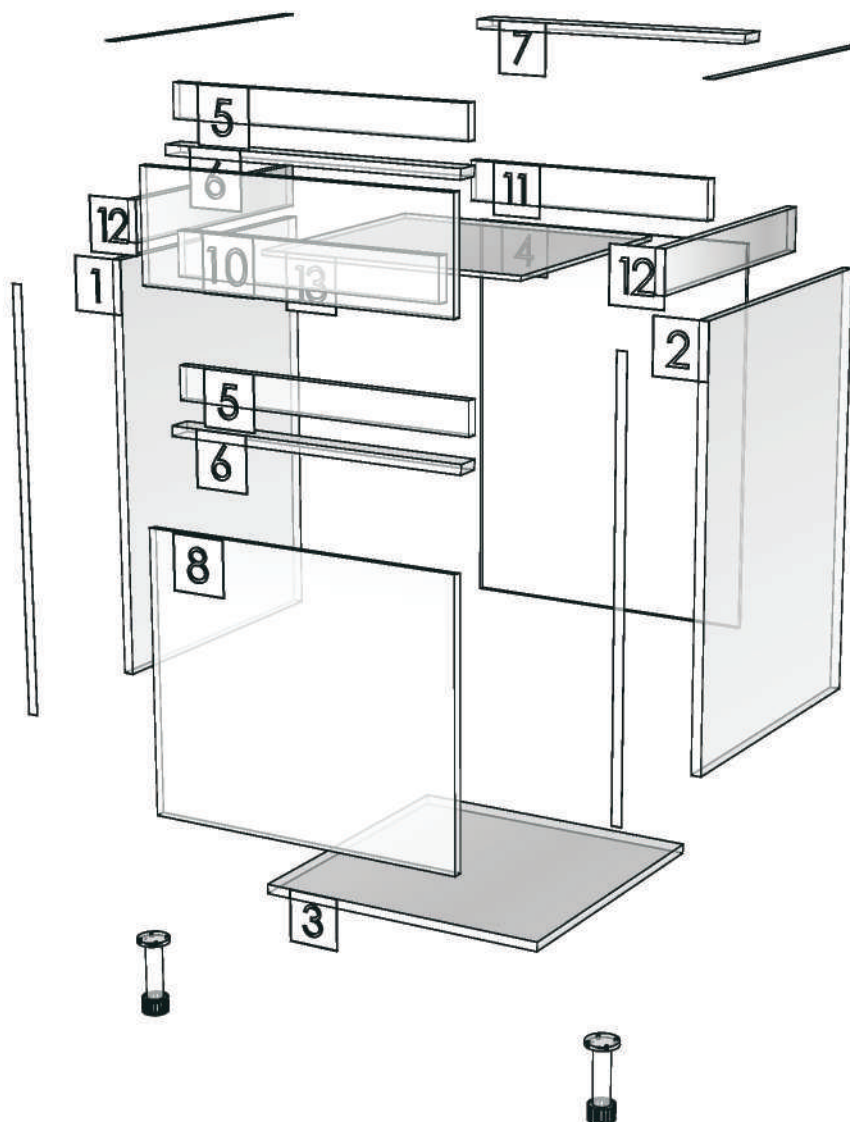

Model	-ESCENT_AYY_DB601R		
Creator	PASATHORN	.BCP Name	INDEX_C3D_KITCHEN2
Reviewer		Order	I001429
Approves		Date	17/11/2022

9