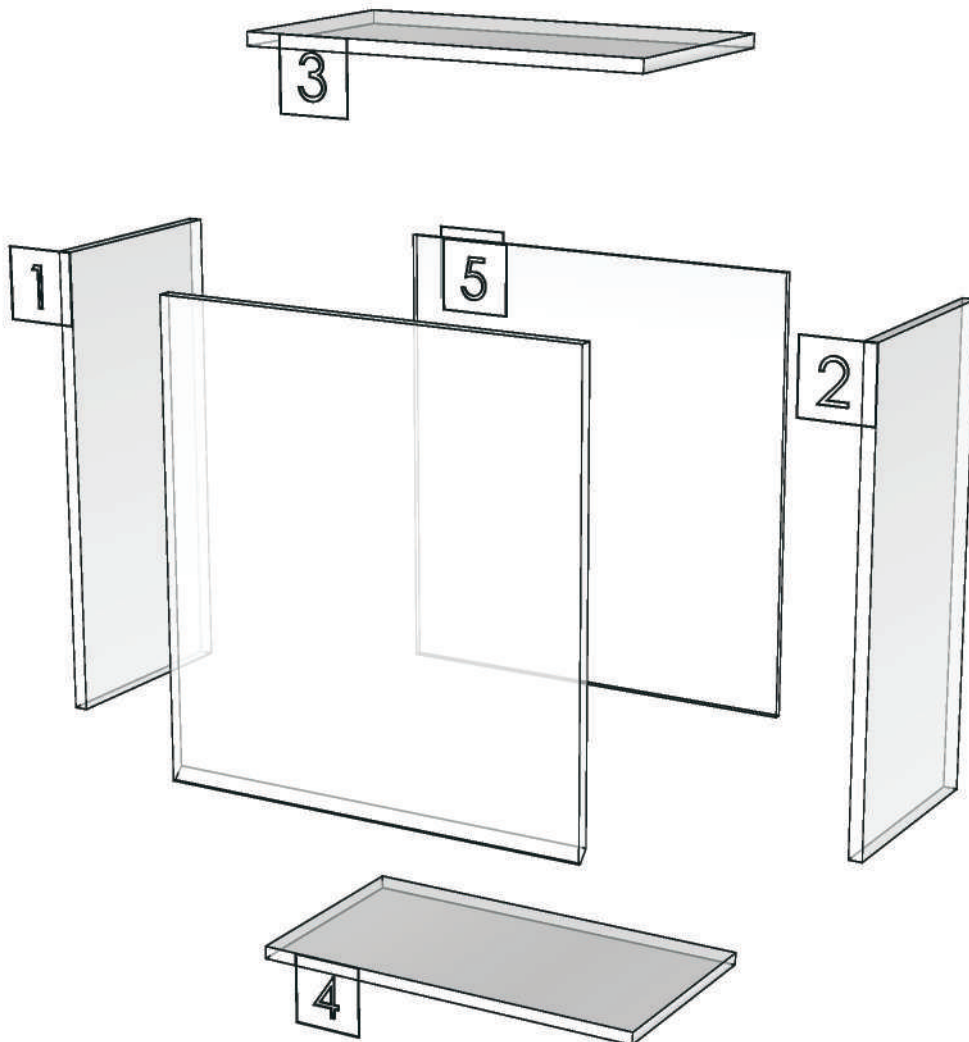

## ESCENT\_AYY\_DL60R-600X300X640

Colour  
20.24=ML AE9V (PEARL)

Edge  
01.47=1 WHITE

K3L-160116081

Model	-ESCENT_AYY_DL60R		
Creator	PASATHORN	.BCP Name	INDEX_C3D_KITCHEN2
Reviewer		Order	I001433
Approves		Date	18/11/2022