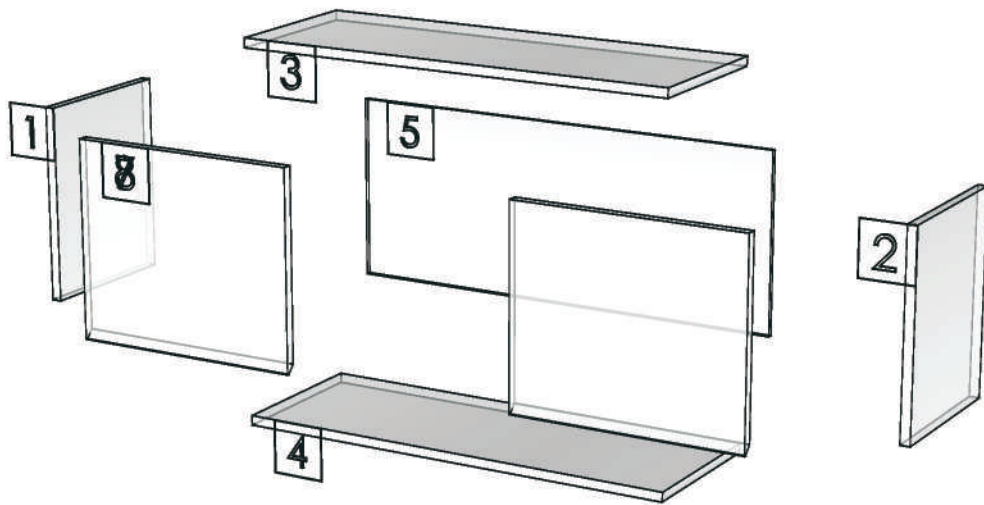

## ESCENT\_AYY\_DW875-875X300X370

Colour  
20.24=ML AE9V (PEARL)

Edge  
01.47=1 WHITE

K3L-160116081

Model	-ESCENT_AYY_DW875		
Creator	PASATHORN	.BCP Name	INDEX_C3D_KITCHEN2
Reviewer		Order	I001432
Approves		Date	17/11/2022