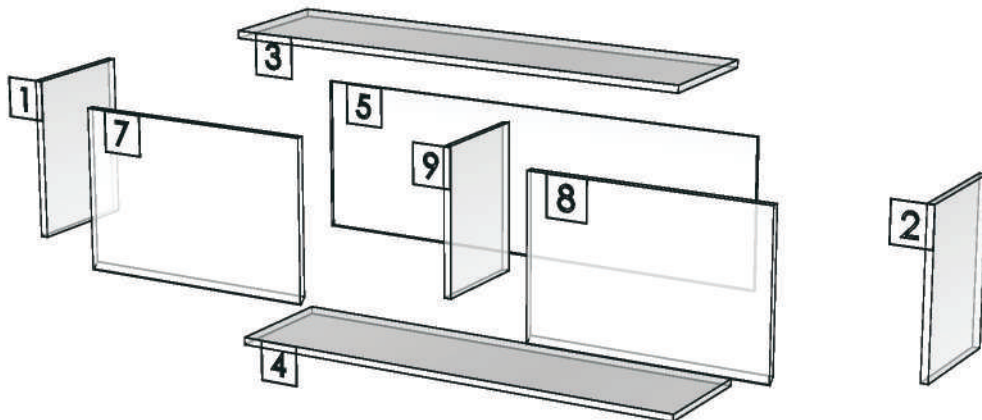

## ESCENT\_AYY\_DW120-1200X300X400

Colour  
20.24=ML AE9V (PEARL)

Edge  
01.47=1 WHITE

K3L-160116081

Model	-ESCENT_AYY_DW120		
Creator	PASATHORN	.BCP Name	INDEX_C3D_KITCHEN2
Reviewer		Order	I002018
Approves		Date	19/01/2023