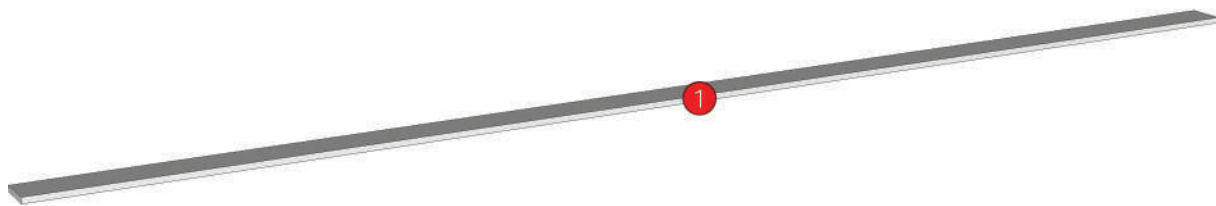

Model	ESCENT_AYY_DUT2000		
Creator	PASATHORN	.BCP Name	INDEX_C3D_KITCHEN2
Reviewer		Order	I001414
Approves		Date	16/11/2022

ESCENT_AYY_DUT2000-2000X60X9

Colour
20.24=ML AE9V (PEARL)

Edge
01.47=1 WHITE

K3L-160116081