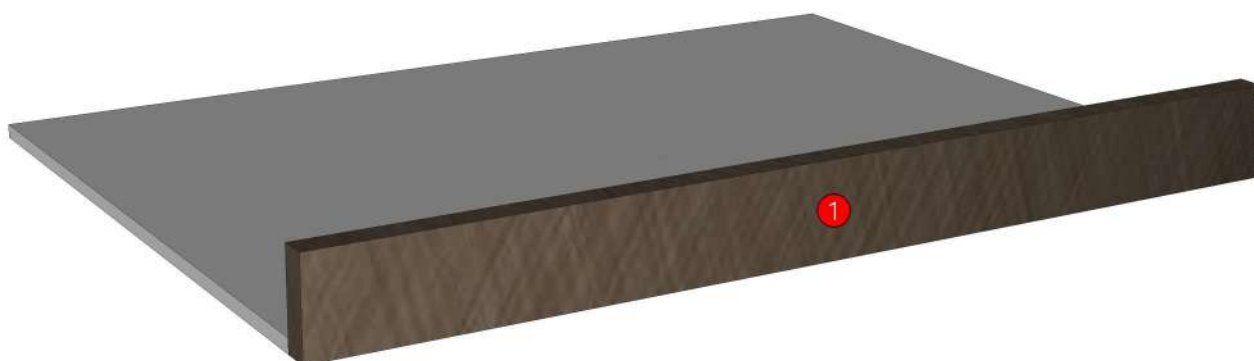

Model	ESCENT_AYY_D_FLR650S		
Creator	PASATHORN	.BCP Name	INDEX_C3D_KITCHEN2
Reviewer		Order	I001411
Approves		Date	15/11/2022

ESCENT_AYY_D_FLR650S-650X570X60

Colour

20.24=ML AE9V (PEARL)

05.41=ML FOSS ZILK# BK2 (CROSS METAL)

Edge

01.47=1 WHITE

01.299=1 FOSS ZILK BK2 A1285 TH00

K1L-160116070

K1R-160089002