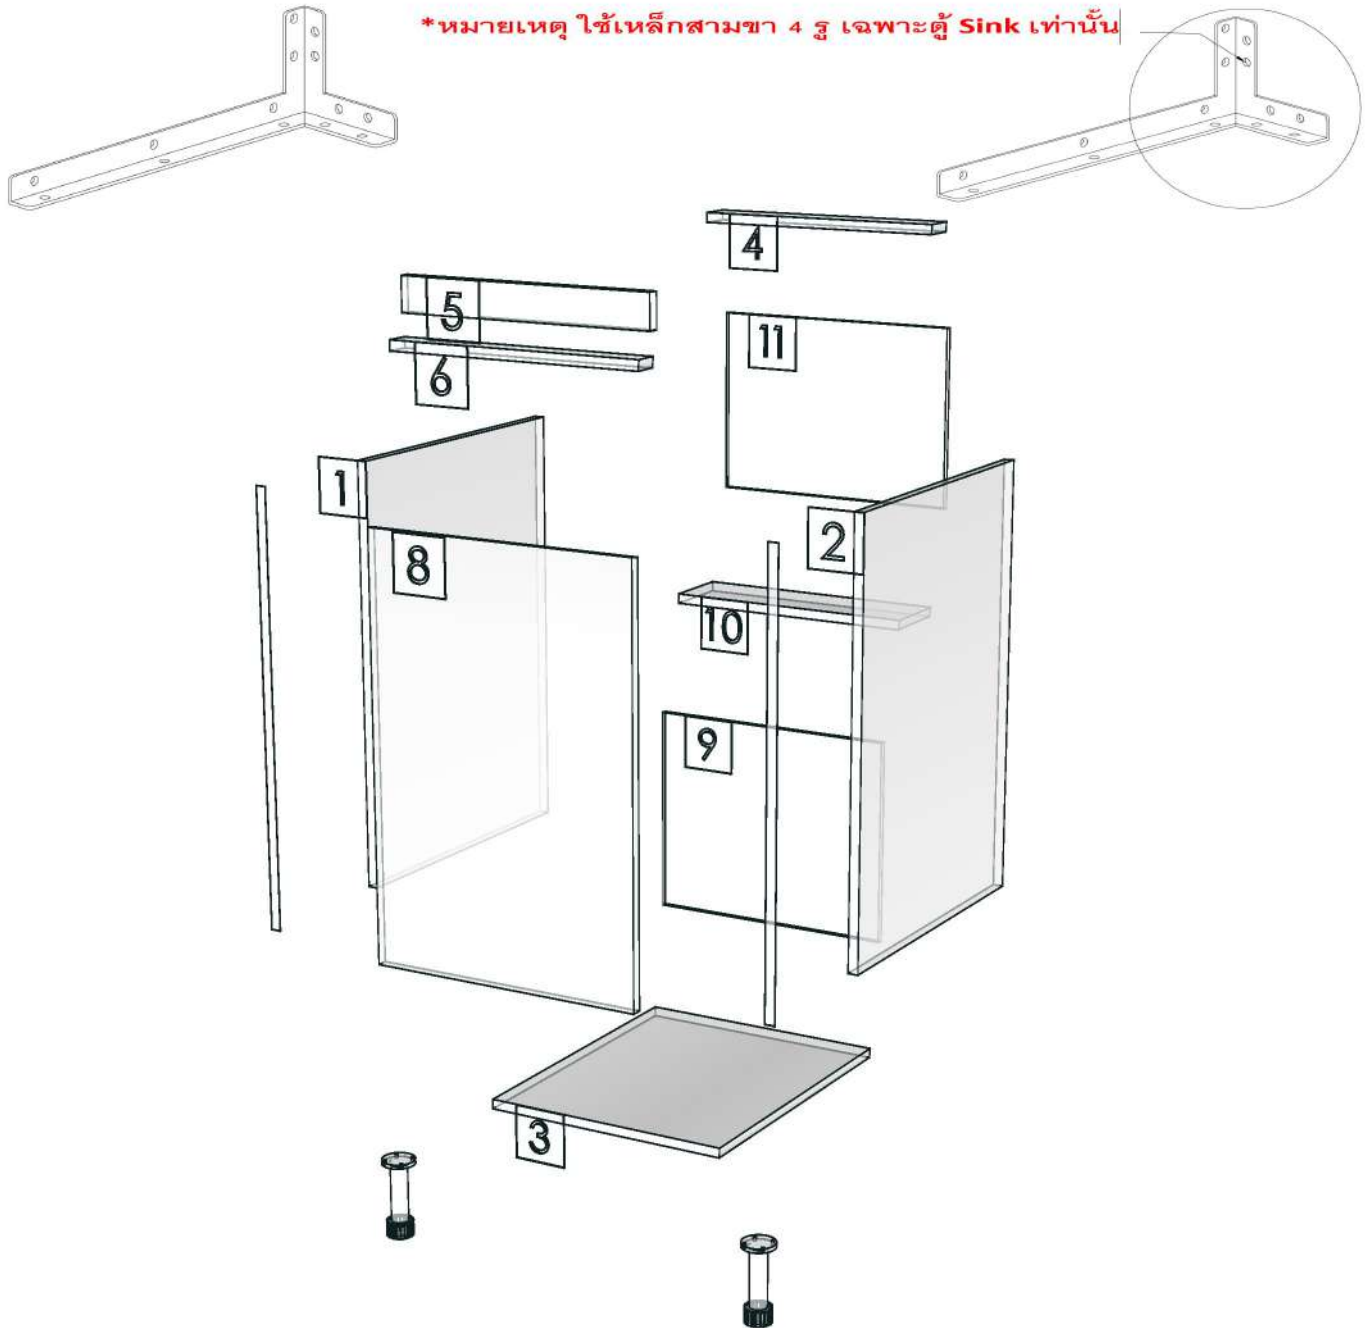

Model	-ESCENT_AYY_DBS50LGR		
Creator	PASATHORN	.BCP Name	INDEX_C3D_KITCHEN2
Reviewer		Order	I001407
Approves	P.SAWAI	Date	15/11/2022