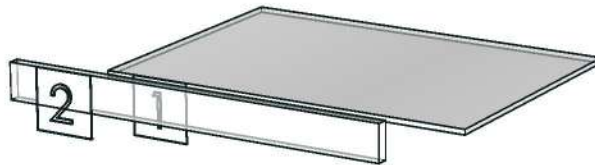

Model	-ESCENT_AYY_D_FLR650S		
Creator	PASATHORN	.BCP Name	INDEX_C3D_KITCHEN2
Reviewer		Order	I001411
Approves		Date	15/11/2022