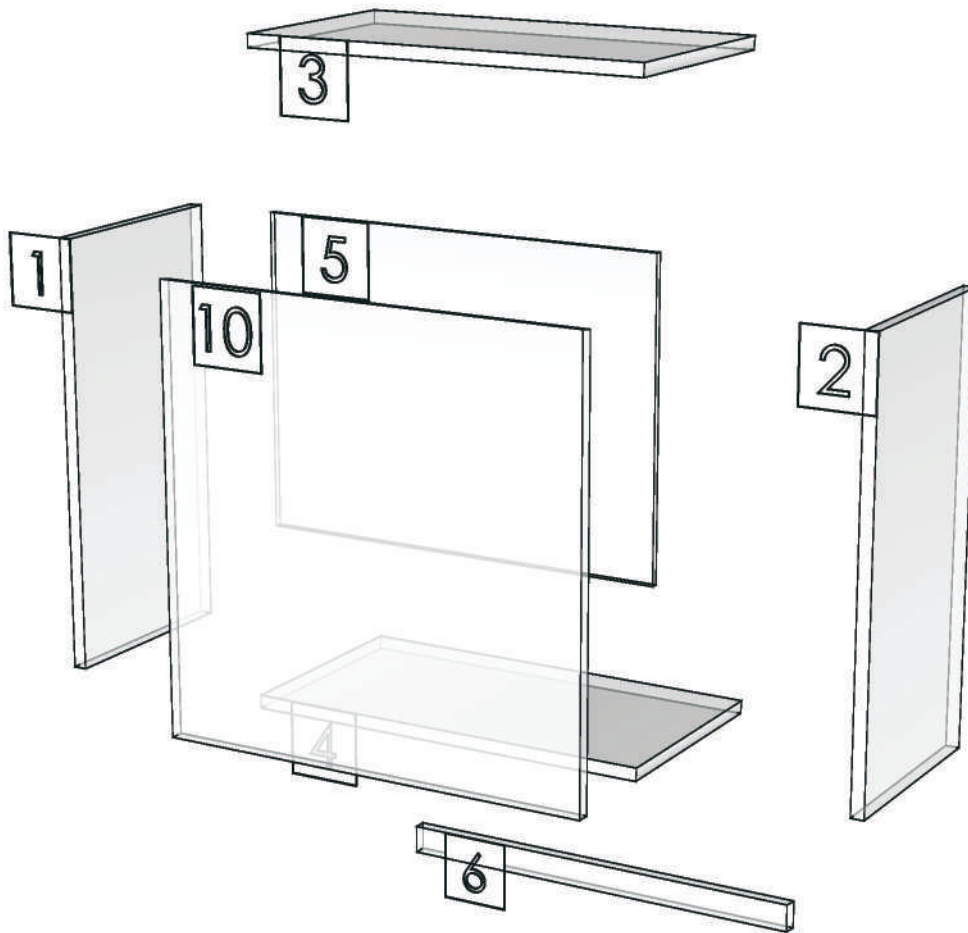

Model	-ESCENT_AYY_DL60HR		
Creator	PASATHORN	.BCP Name	INDEX_C3D_KITCHEN2
Reviewer		Order	I001406
Approves		Date	15/11/2022