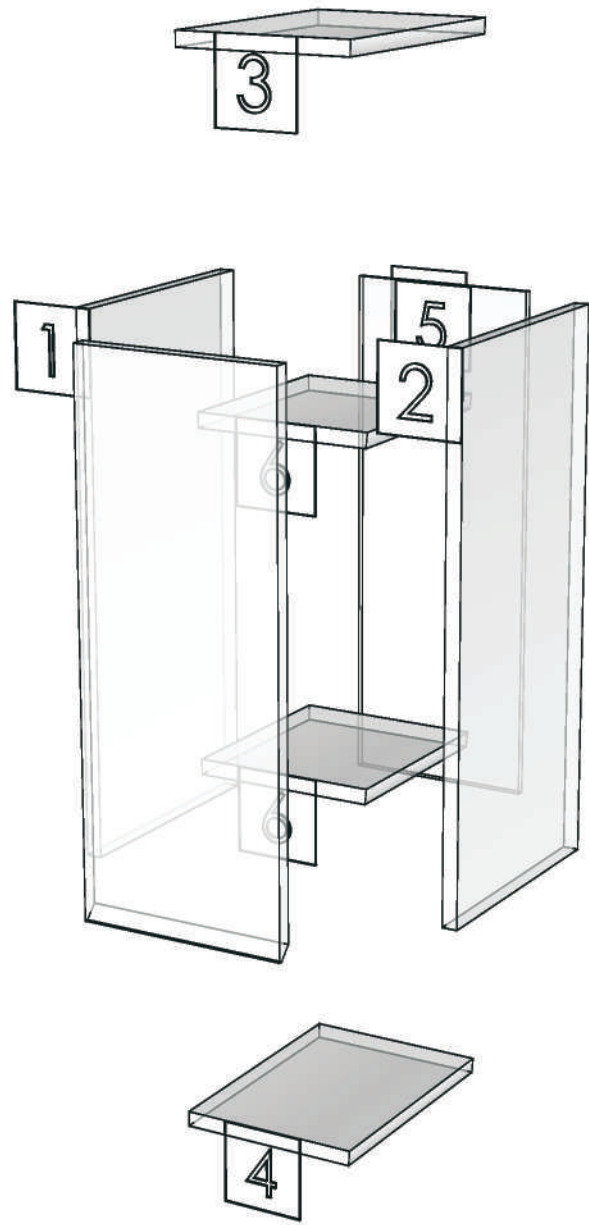

## ESCENT\_AYY\_DL25R-250X300X640

Colour  
20.24=ML AE9V (PEARL)

Edge  
01.47=1 WHITE

K1L-160116070

Model	-ESCENT_AYY_DL25R		
Creator	PASATHORN	.BCP Name	INDEX_C3D_KITCHEN2
Reviewer		Order	I001423
Approves		Date	16/11/2022