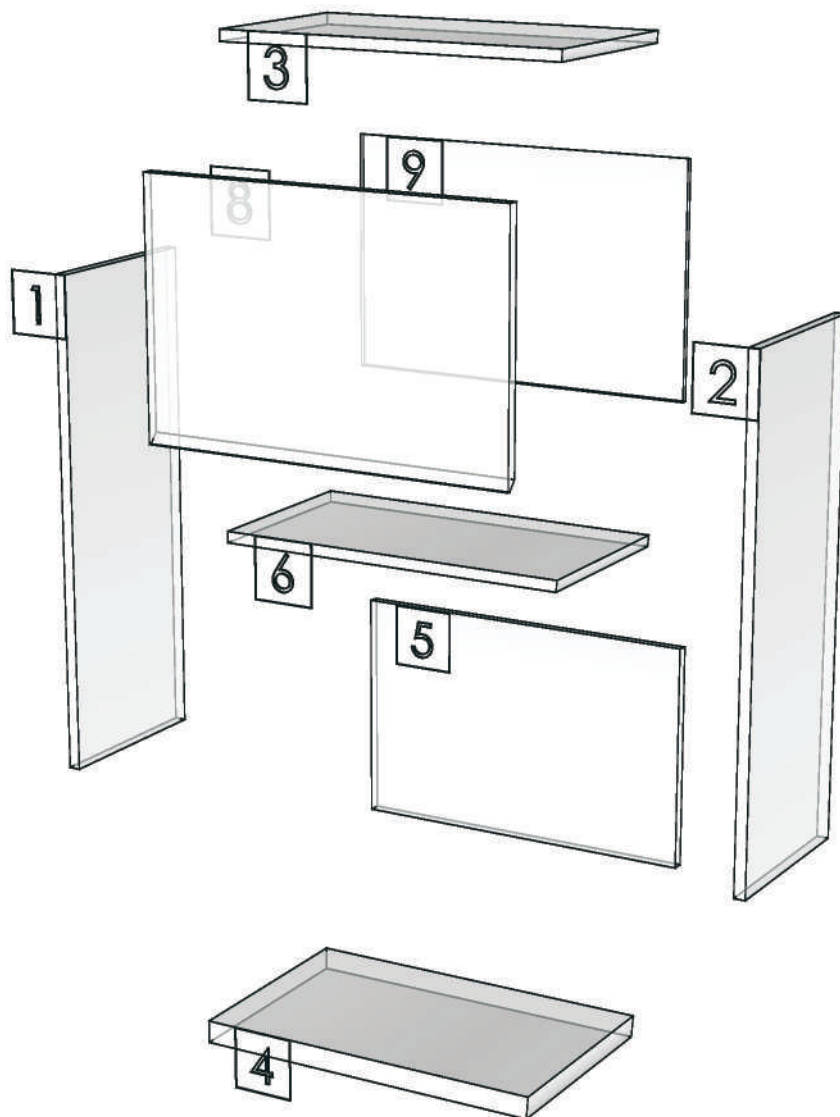

Model	-ESCENT_AYY_DLMV60L		
Creator	PASATHORN	.BCP Name	INDEX_C3D_KITCHEN2
Reviewer		Order	I001405
Approves		Date	15/11/2022