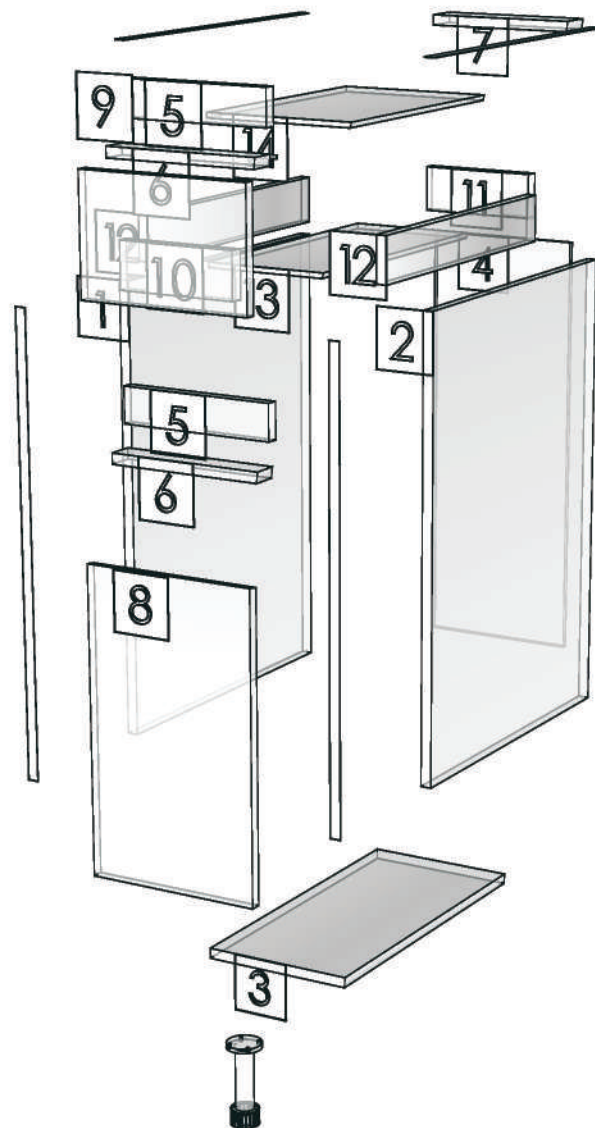

Model	-ESCENT_AYY_DBH30RGLSL		
Creator	PASATHORN	.BCP Name	INDEX_C3D_KITCHEN2
Reviewer		Order	I001424
Approves		Date	17/11/2022