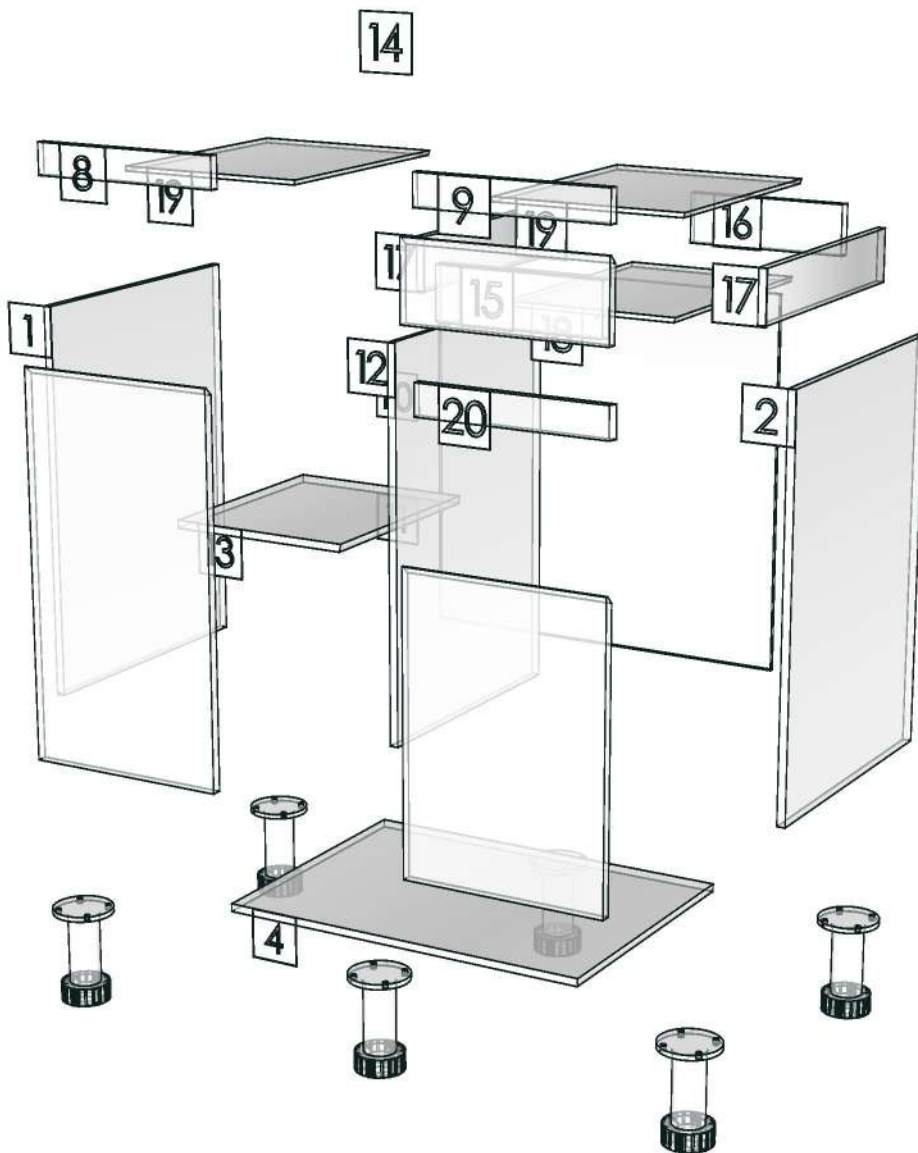

Edge

01.160=1 CORNWALL OAK AV7

01.319=1 MFI599 PEARL

K203L-160115786

Model	-SENA_D_DBH80SL	.BCP Name	INDEX_C3D_KITCHEN2
Creator		Order	I001392
Reviewer		Date	
Approves			

Model	SENA_D_DBSC160110R		
Creator	PASATHORN	.BCP Name	INDEX_C3D_KITCHEN2
Reviewer		Order	I001394
Approves		Date	12/11/2022