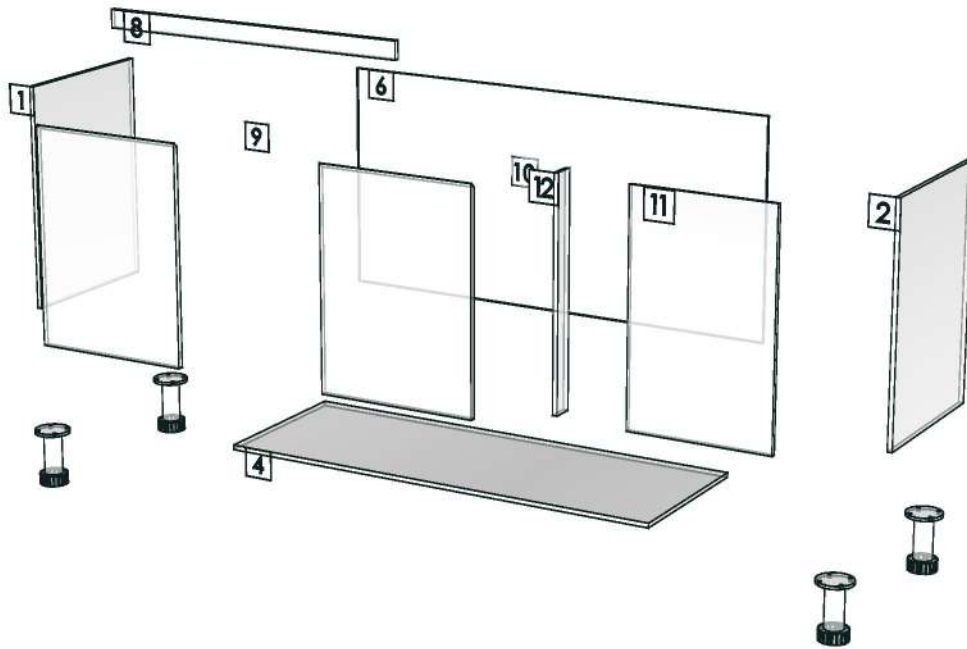

Model	SENA_D_DLO30		
Creator	PASATHORN	.BCP Name	INDEX_C3D_KITCHEN2
Reviewer		Order	I001388
Approves	P.SAWAI	Date	11/11/2022

SENA_D_DLO30-300X300X1050

Colour

20.10=ML.CORNWALL OAK # AV7 (WOODRIFT)

20.01=ML.MFI599_PEARL