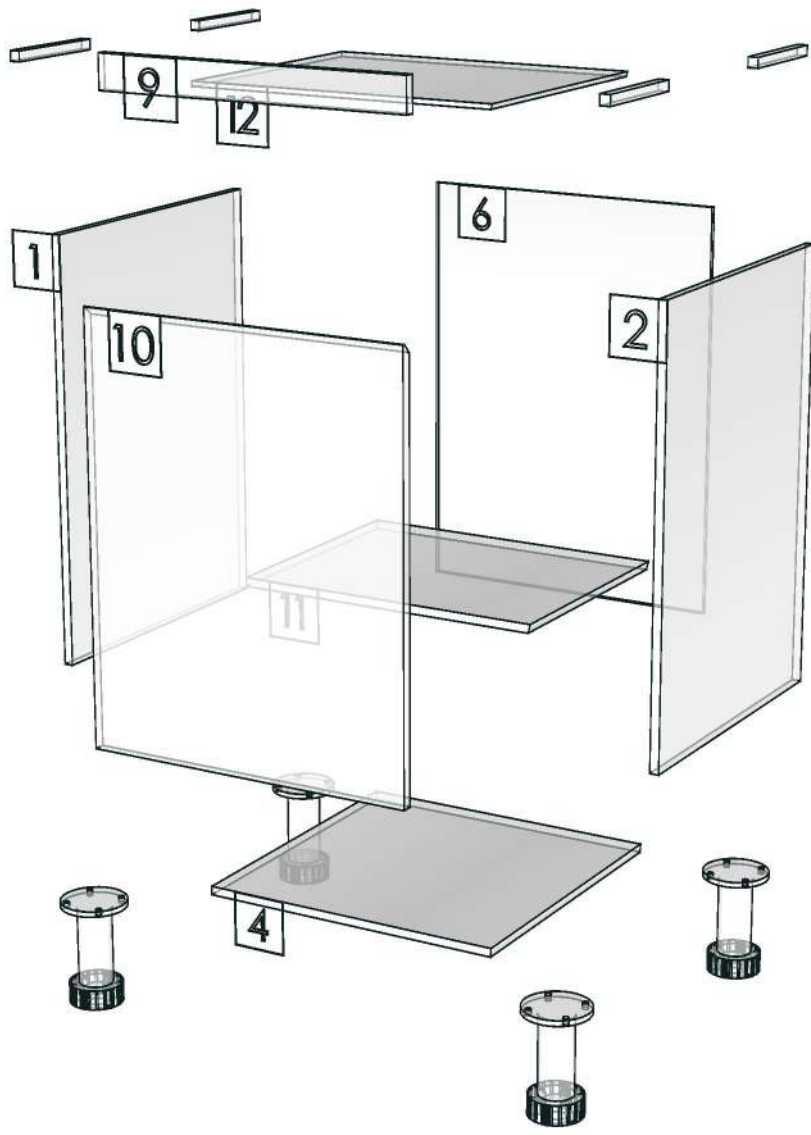

| | | | |
|-----------------|----------------|------------------|--------------------|
| Model | -SENA_C_DBH60R | | |
| Creator | | .BCP Name | INDEX_C3D_KITCHEN2 |
| Reviewer | | Order | I001374 |
| Approves | | Date | |