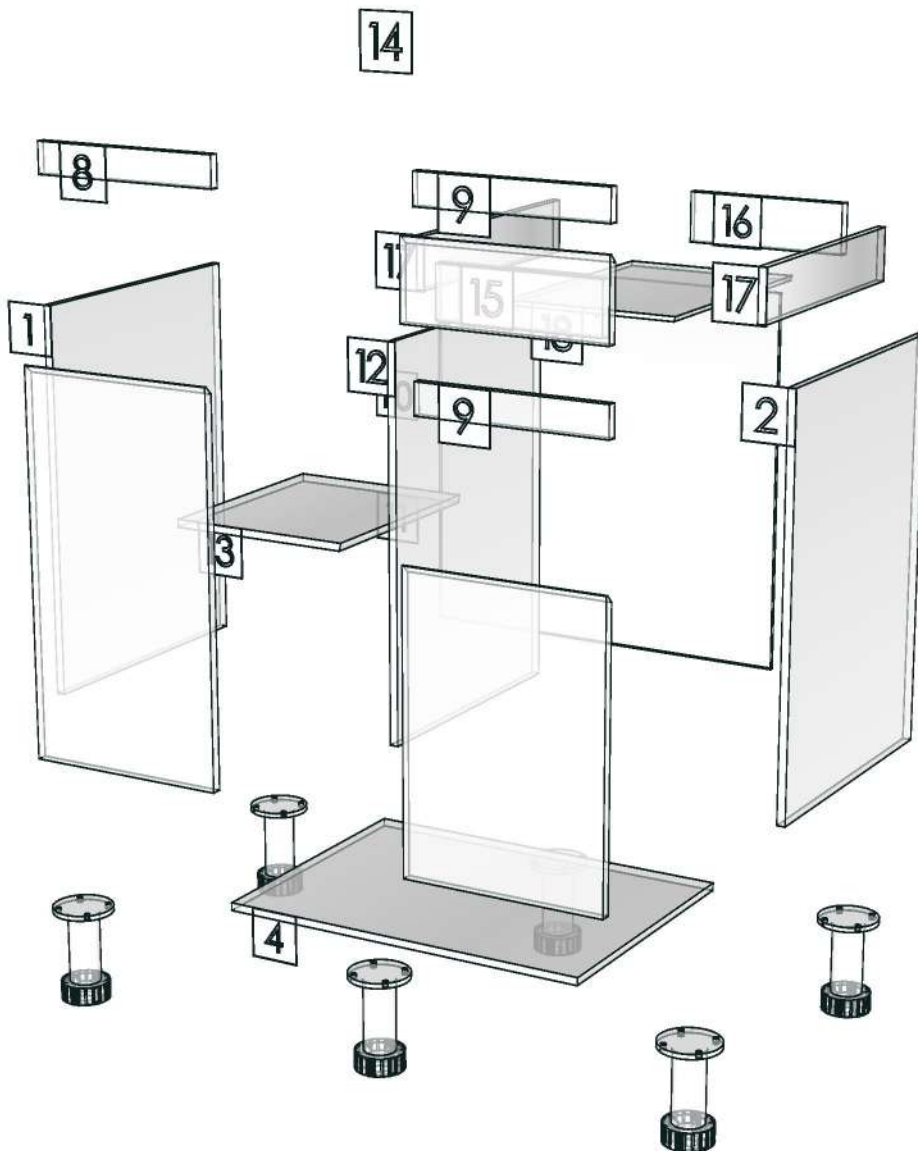

Model	-SENA_C_DB80SL	.BCP Name	INDEX_C3D_KITCHEN2
Creator		Order	I001376
Reviewer		Date	
Approves	P.SAWAI