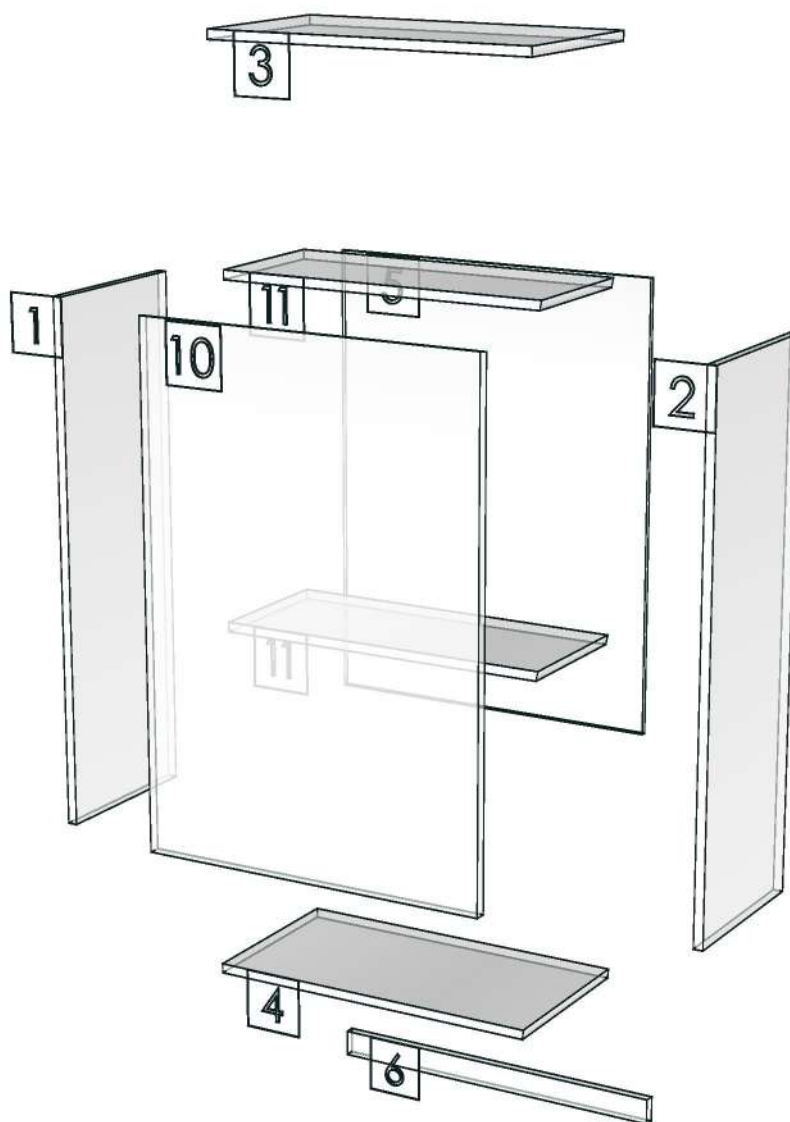

Model	-SENA_C_DL60HR		
Creator		.BCP Name	INDEX_C3D_KITCHEN2
Reviewer		Order	I001370
Approves	P.SAWAI	Date