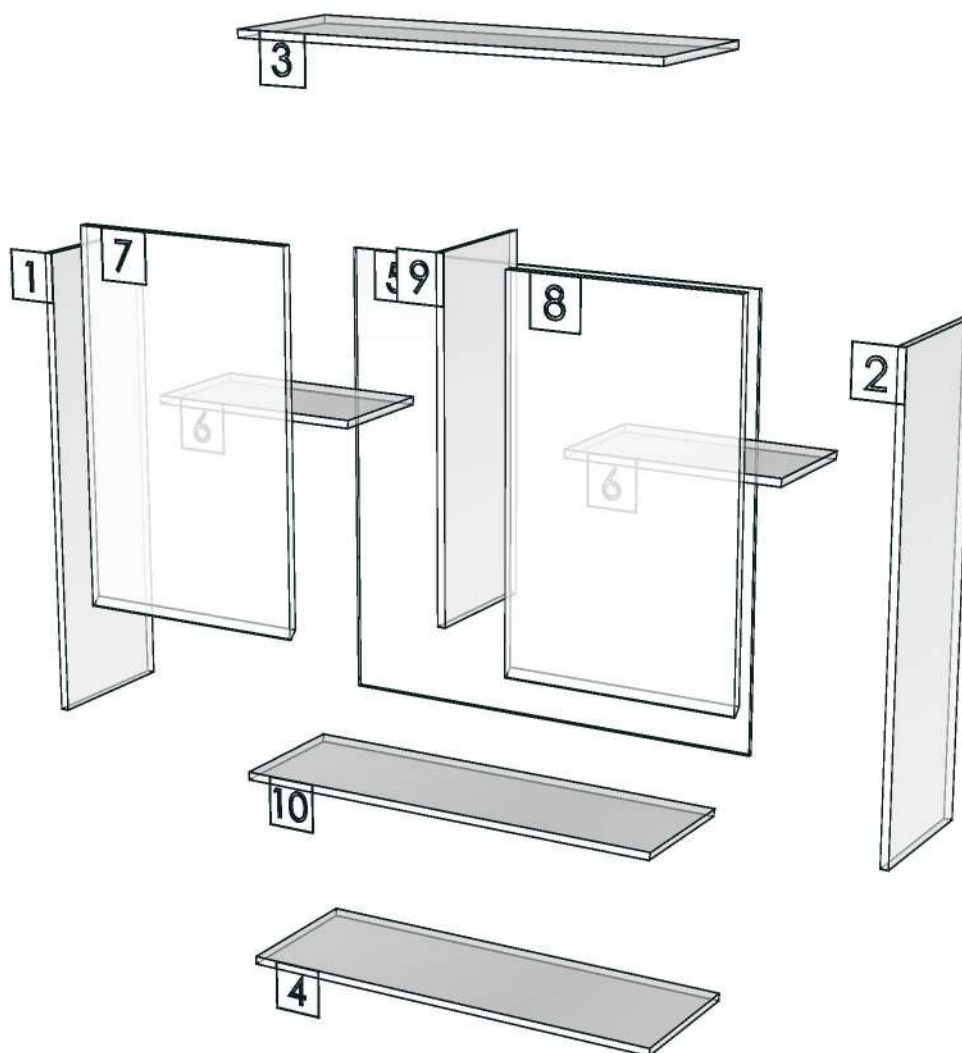

Model	-SENA_C_DL925		
Creator		.BCP Name	INDEX_C3D_KITCHEN2
Reviewer		Order	I001372
Approves	P. SAWAI	Date