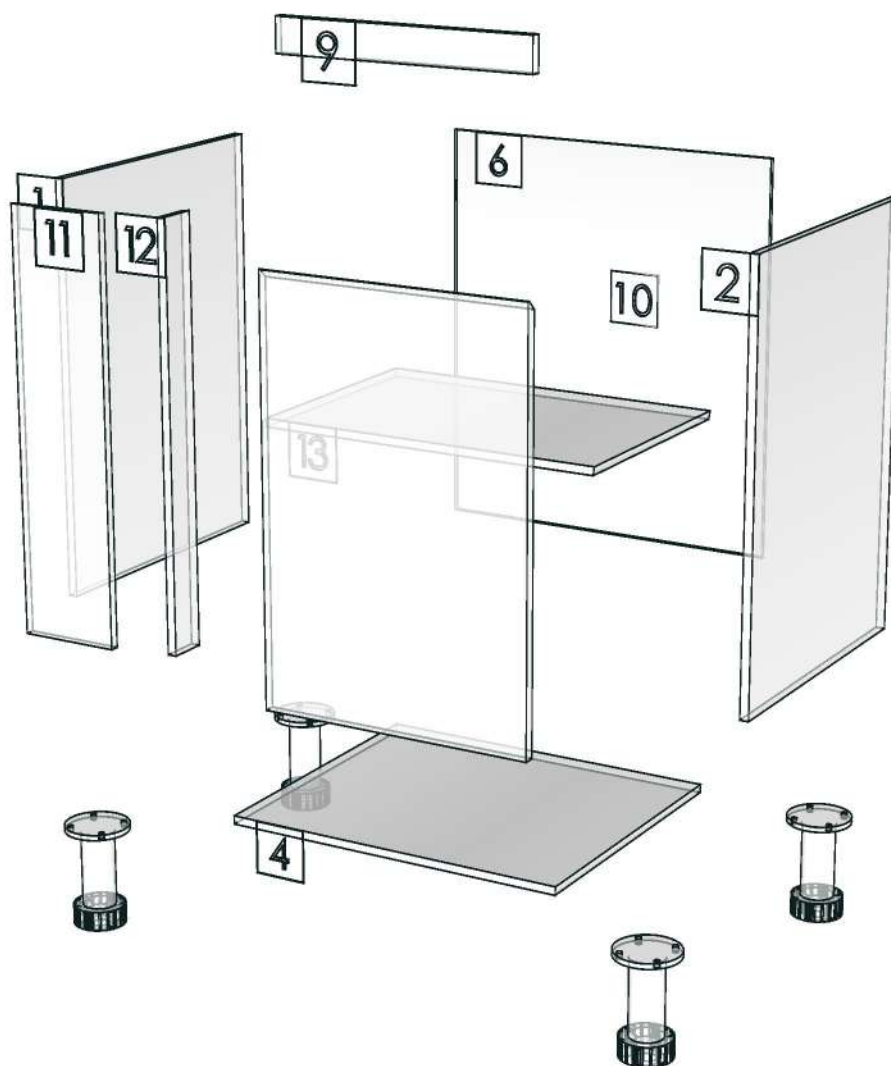

Model	-SENA_C_DBC7050L		
Creator		.BCP Name	INDEX_C3D_KITCHEN2
Reviewer		Order	I001377
Approves	P. SAWAI	Date