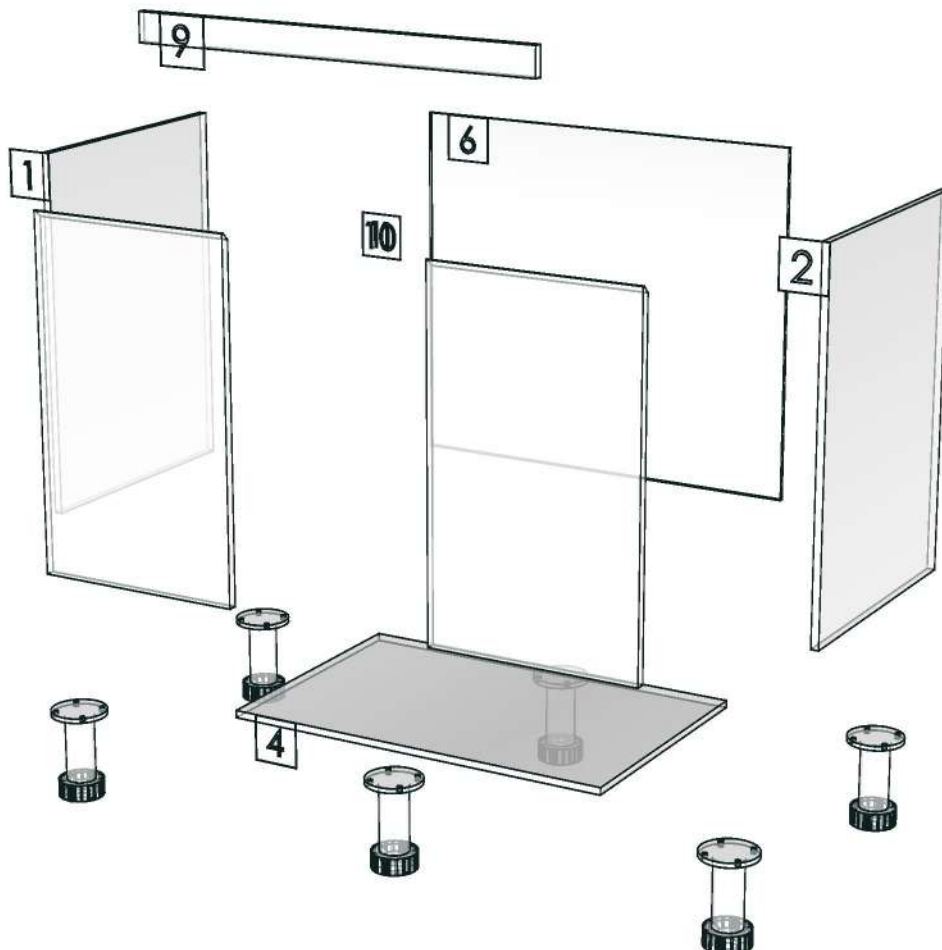

Model	-SENA_C_DBS90		
Creator		.BCP Name	INDEX_C3D_KITCHEN2
Reviewer		Order	I001375
Approves	P. SAWAI	Date