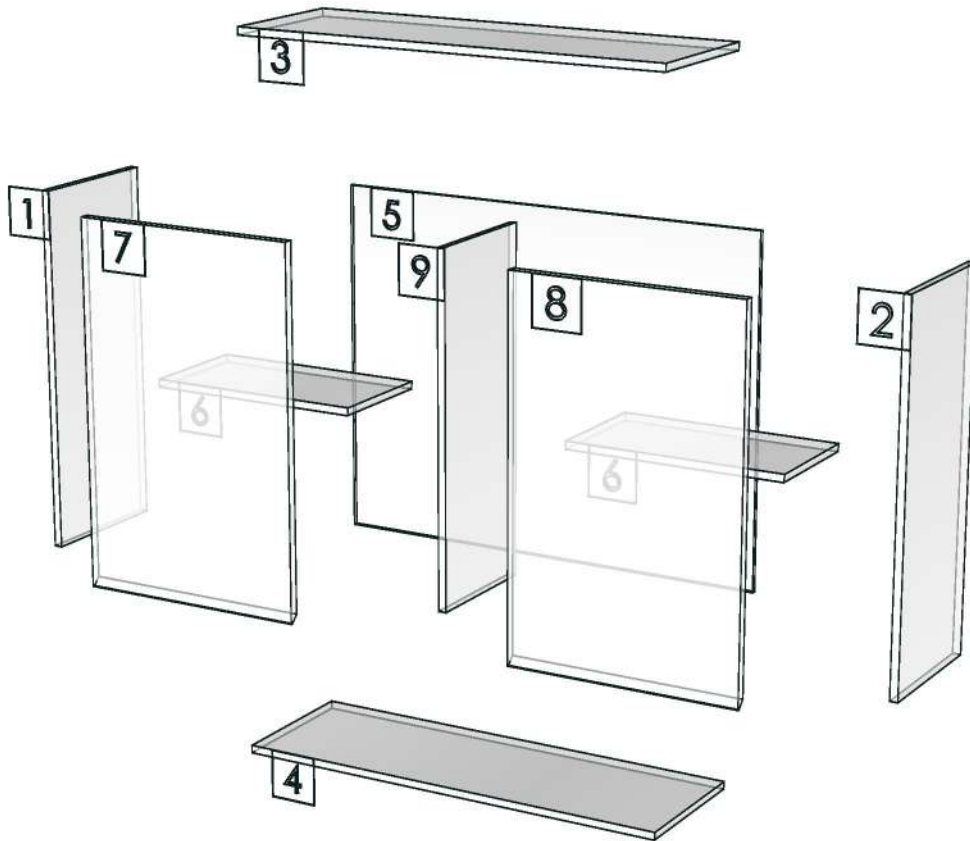

Model	-SENA_B_DL95		
Creator		.BCP Name	INDEX_C3D_KITCHEN2
Reviewer		Order	I001989
Approves	P.SAWAI	Date