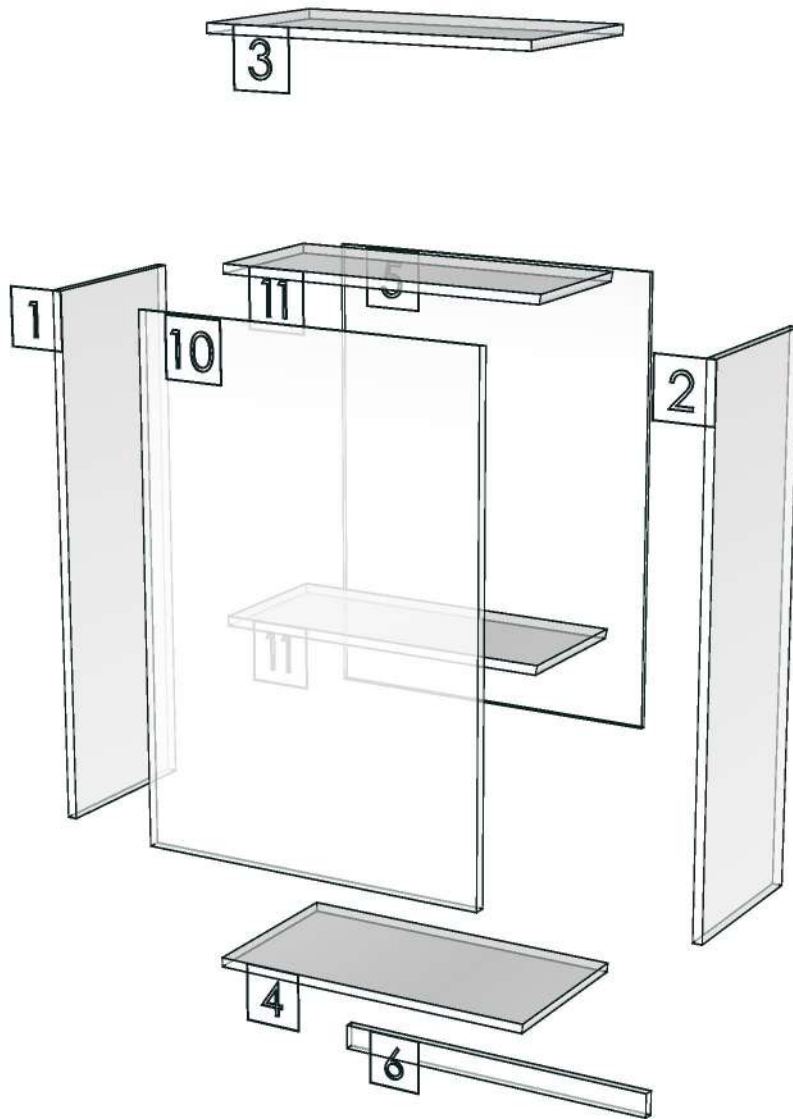

Model	-SENA_B_DL60HR		
Creator		.BCP Name	INDEX_C3D_KITCHEN2
Reviewer		Order	I001988
Approves	P.SAWAI	Date