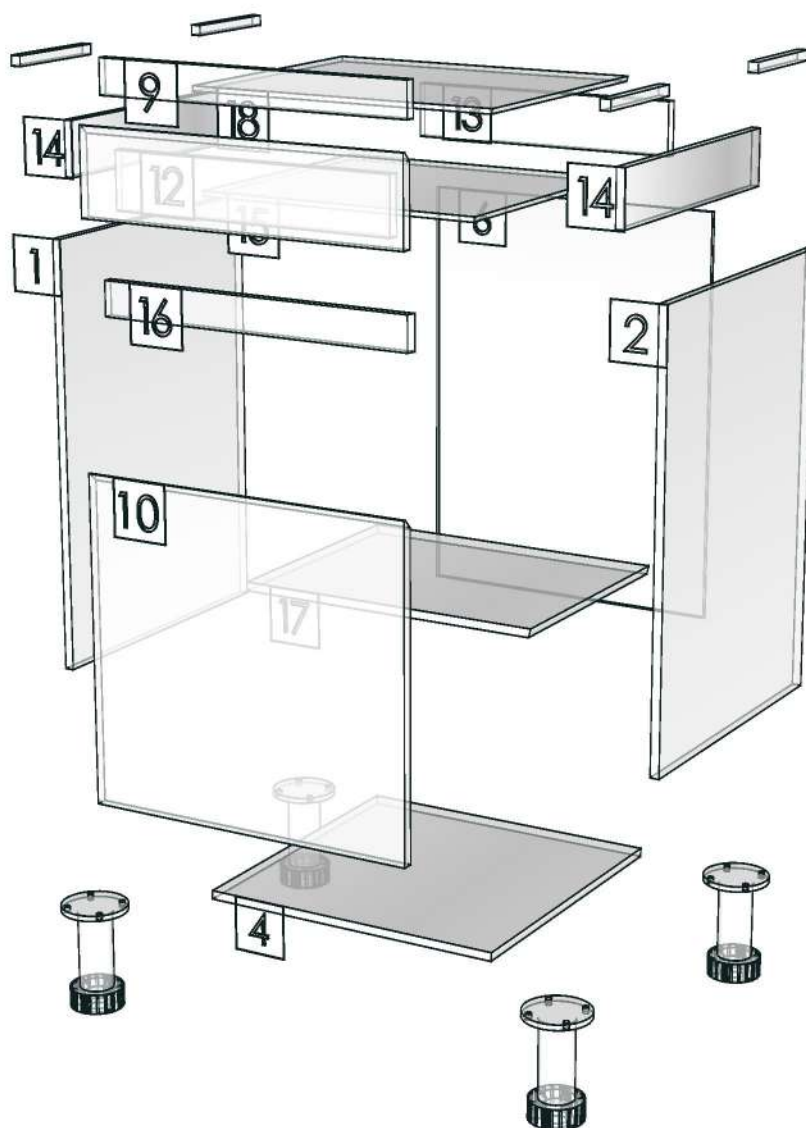

Model	-SENA_B_DBH601R		
Creator		.BCP Name	INDEX_C3D_KITCHEN2
Reviewer		Order	I001992
Approves	P. SAWAI	Date	

11