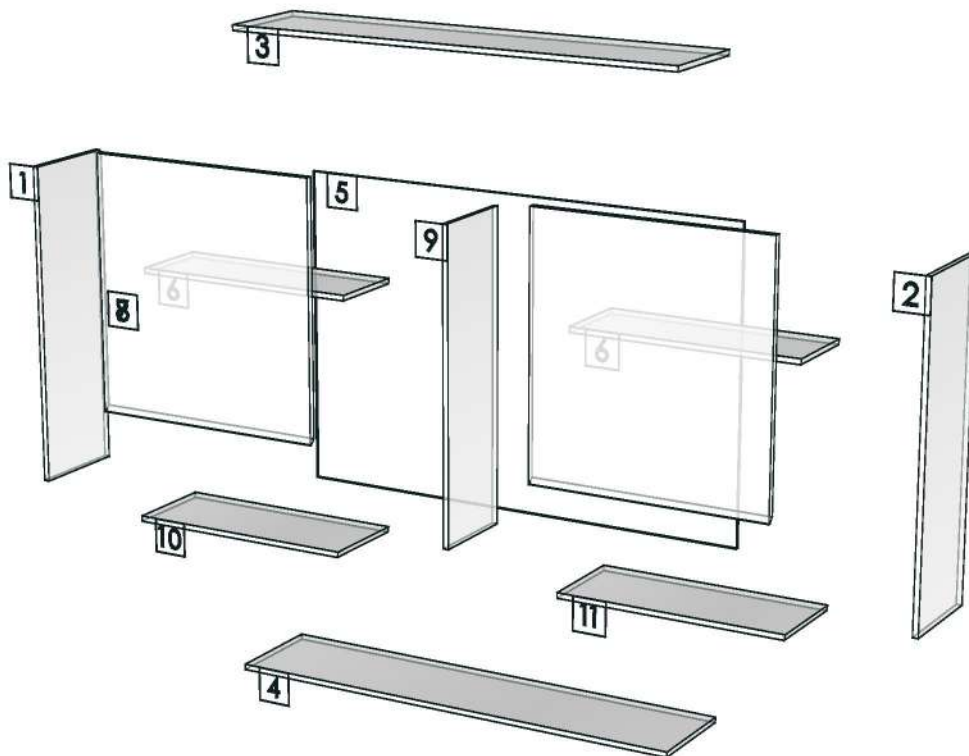

K201R-160129575

Model	-SENA_B_DL140		
Creator		.BCP Name	INDEX_C3D_KITCHEN2
Reviewer		Order	I001990
Approves		Date	

Model	SENA_B_DL60HR		
Creator	PASATHORN	.BCP Name	INDEX_C3D_KITCHEN2
Reviewer		Order	I001988
Approves	P.SAWAI	Date	05/01/2023