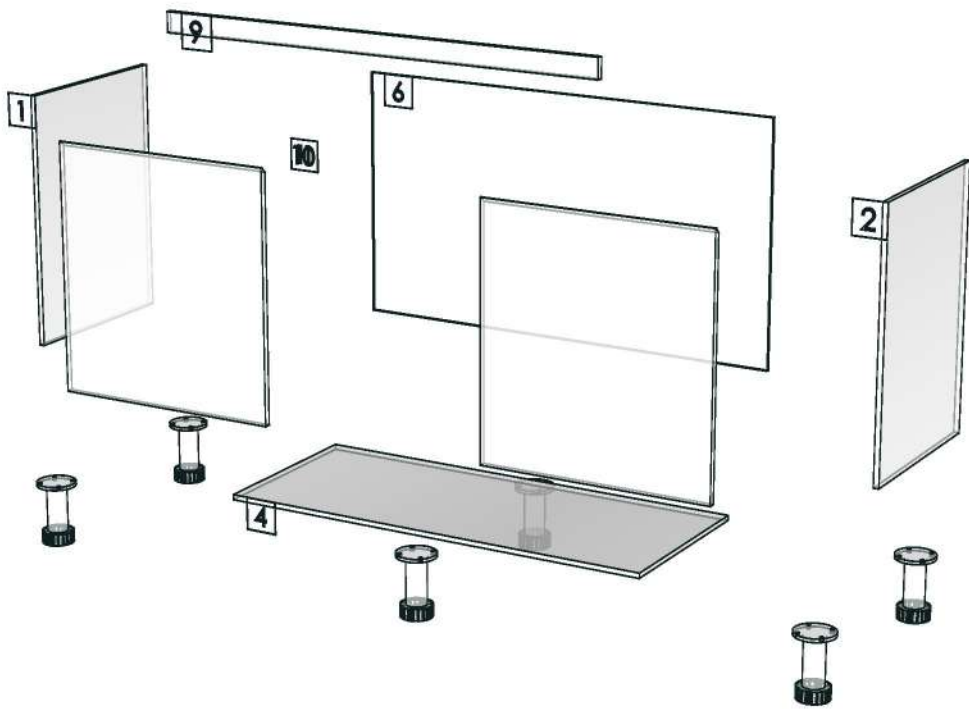

Model	SENA_B_DBH601R		
Creator	PASATHORN	.BCP Name	INDEX_C3D_KITCHEN2
Reviewer		Order	I001992
Approves	P.SAWAI	Date	06/01/2023

SENA_B_DBH601R-600X570X882

Colour

20.88=ML.NOCE NOGARO#AS5 (WOODRIFT)

20.01=ML.MFI599_PEARL