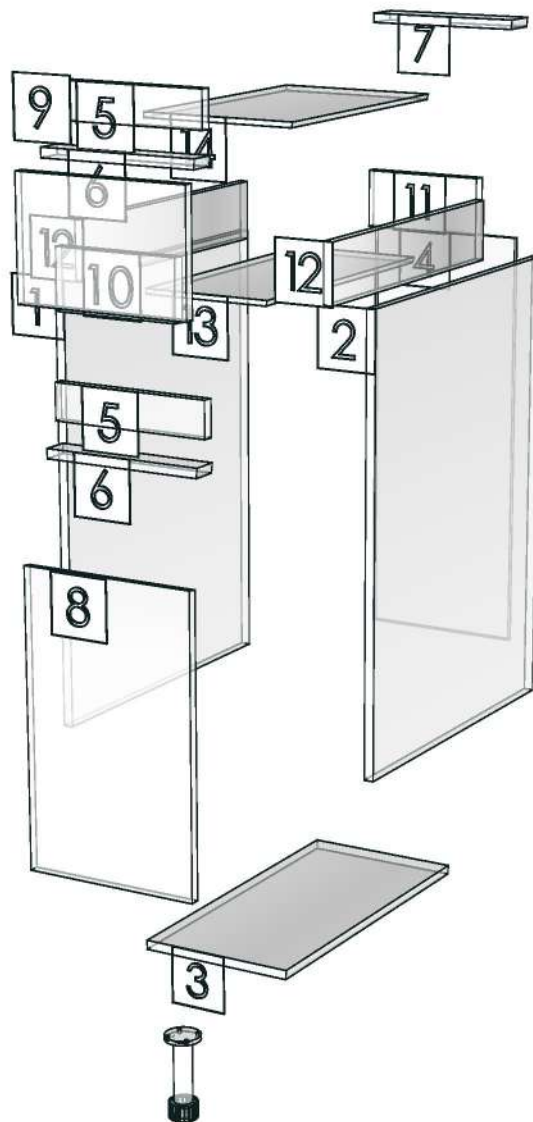

Model	-ESCENT_TRG_DB301LGR		
Creator		.BCP Name	INDEX_C3D_KITCHEN2
Reviewer		Order	I002605
Approves		Date