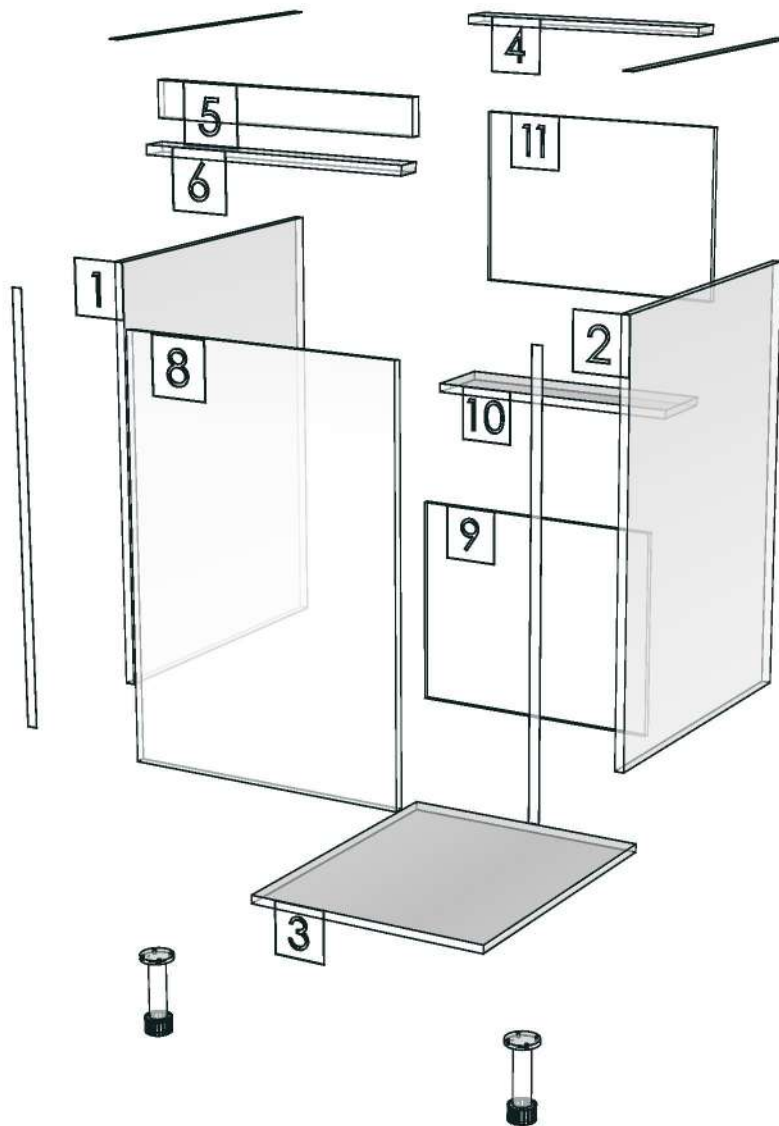

Model	-ESCENT_TRG_DBS50RGL		
Creator		.BCP Name	INDEX_C3D_KITCHEN2
Reviewer		Order	I002606
Approves		Date