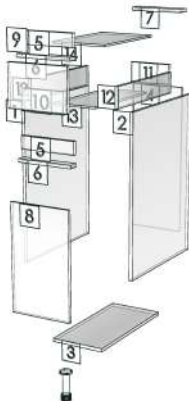

Model	-ESCENT_SPR_DB301LGR		
Creator		.BCP Name	INDEX_C3D_KITCHEN2
Reviewer		Order	I002622
Approves		Date