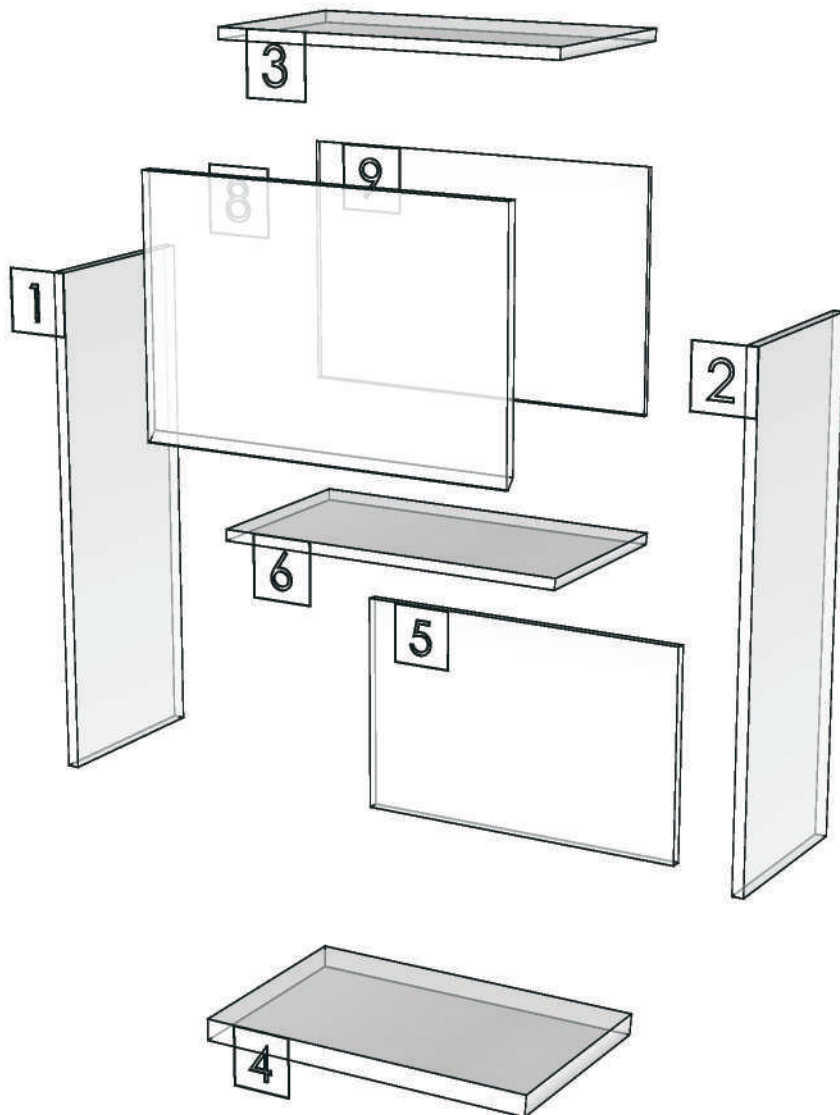

Model	-ESCENT_AYY_DLMV60R		
Creator	PASATHORN	.BCP Name	INDEX_C3D_KITCHEN2
Reviewer		Order	I001413
Approves		Date	16/11/2022