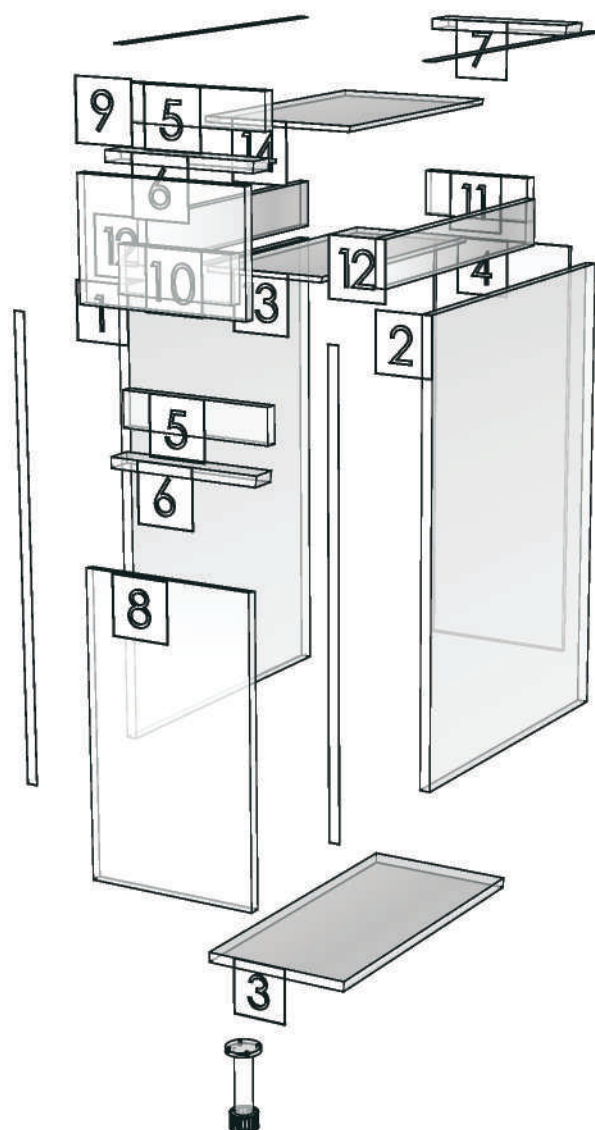

Model	-ESCENT_AYY_DBH30LGRSR		
Creator	PASATHORN	.BCP Name	INDEX_C3D_KITCHEN2
Reviewer		Order	I001409
Approves		Date	15/11/2022