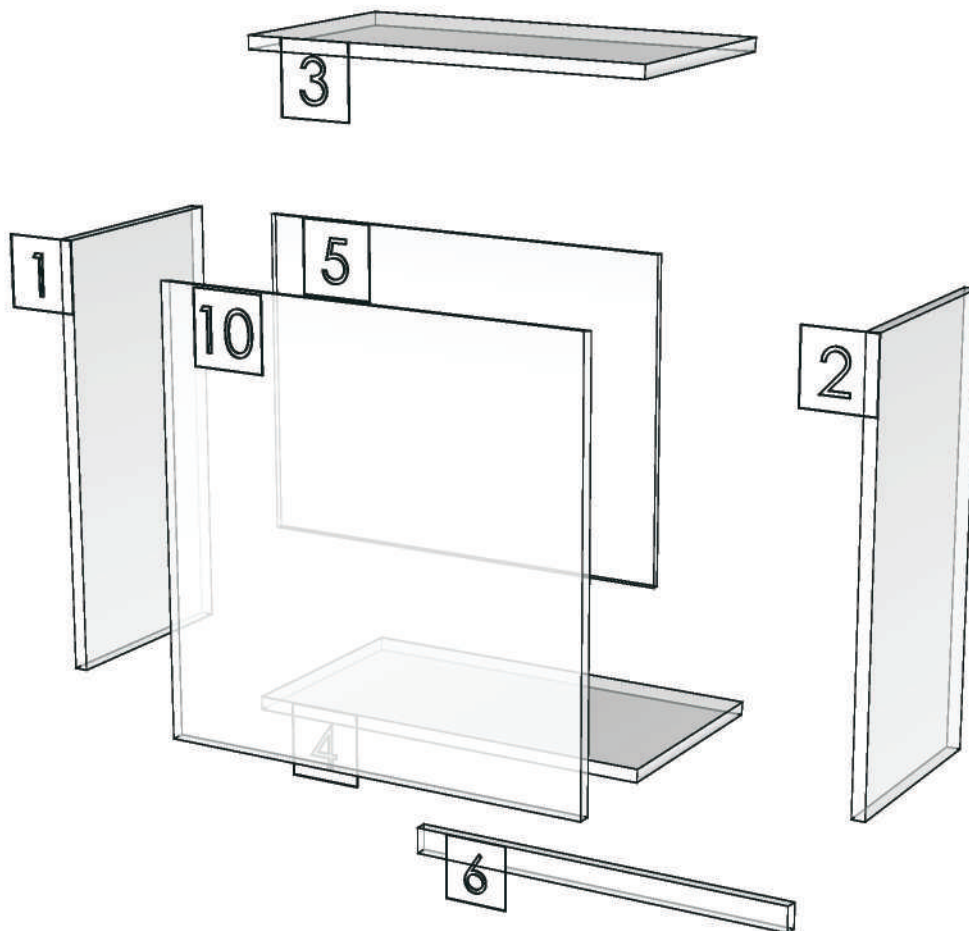

## ESCENT\_AYY\_DL60HL-600X300X600

Colour  
20.24=ML AE9V (PEARL)

Edge  
01.47=1 WHITE

K1R-160089002

K2R-160089013

Model	-ESCENT_AYY_DL60HL		
Creator	PASATHORN	.BCP Name	INDEX_C3D_KITCHEN2
Reviewer		Order	I001408
Approves		Date	15/11/2022