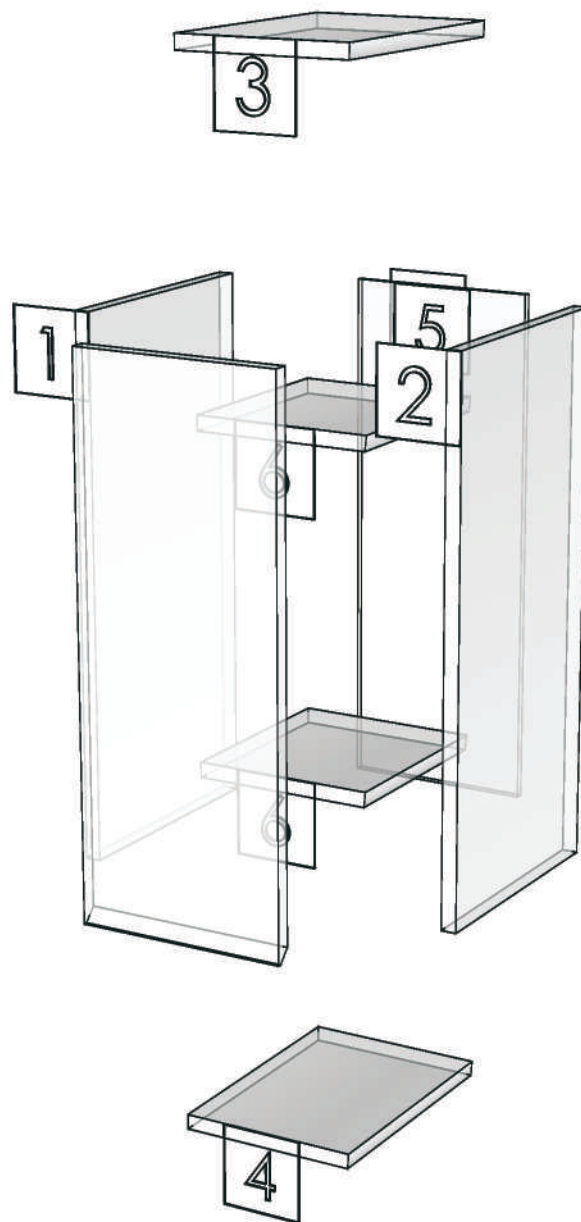

## ESCENT\_AYY\_DL25L-250X300X640

Colour  
20.24=ML AE9V (PEARL)

Edge  
01.47=1 WHITE

K1R-160089002

Model	-ESCENT_AYY_DL25L		
Creator	PASATHORN	.BCP Name	INDEX_C3D_KITCHEN2
Reviewer		Order	I001404
Approves		Date	15/11/2022