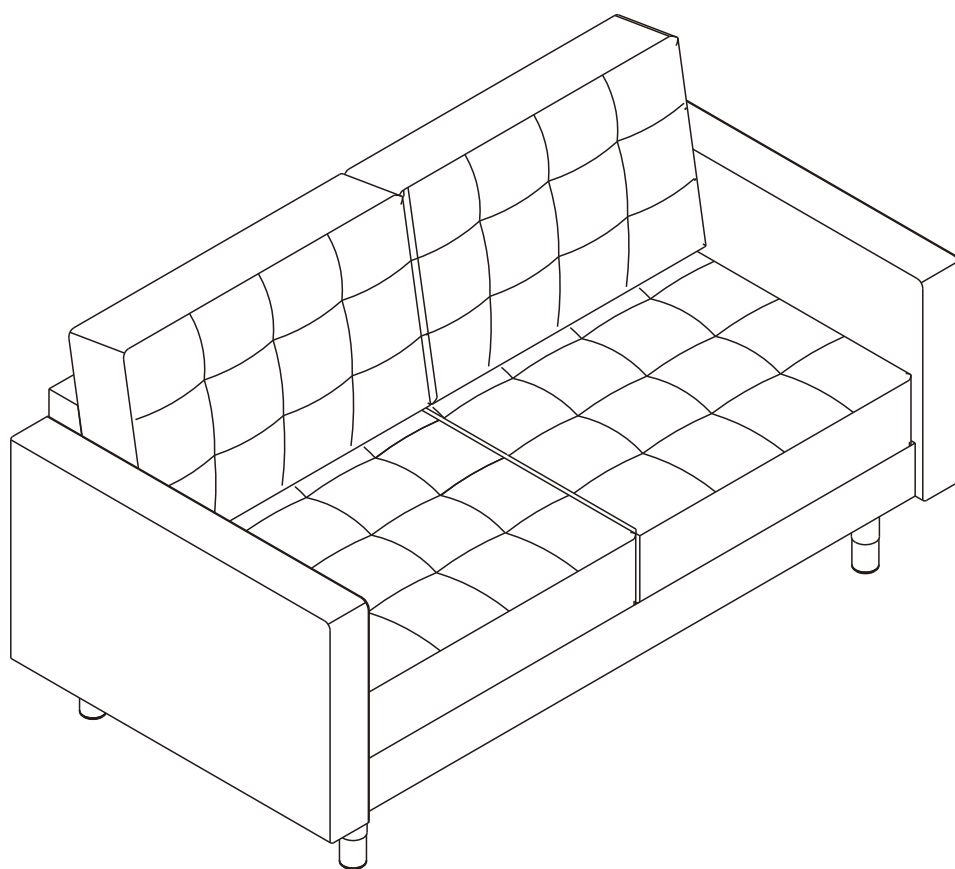

BARCELONA

Sofa 2 S

HARDWARE

-BODY SET

x 4

x 1

P+8x1/2"mm.

x 20

ASSEMBLY

-BODY SET

1.