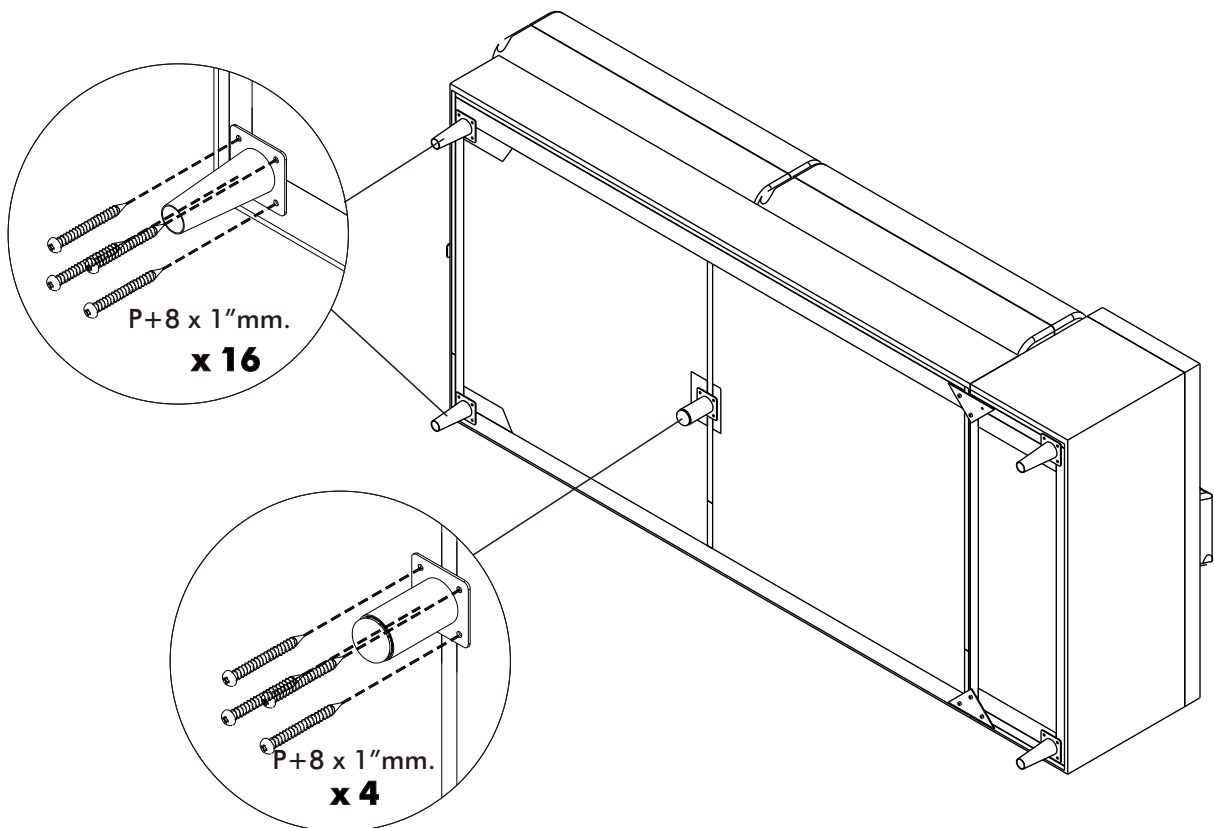

HARDWARE

-BODY SET

x 6

x 2

P+8 x 1"mm.

x 40

1.

ASSEMBLY