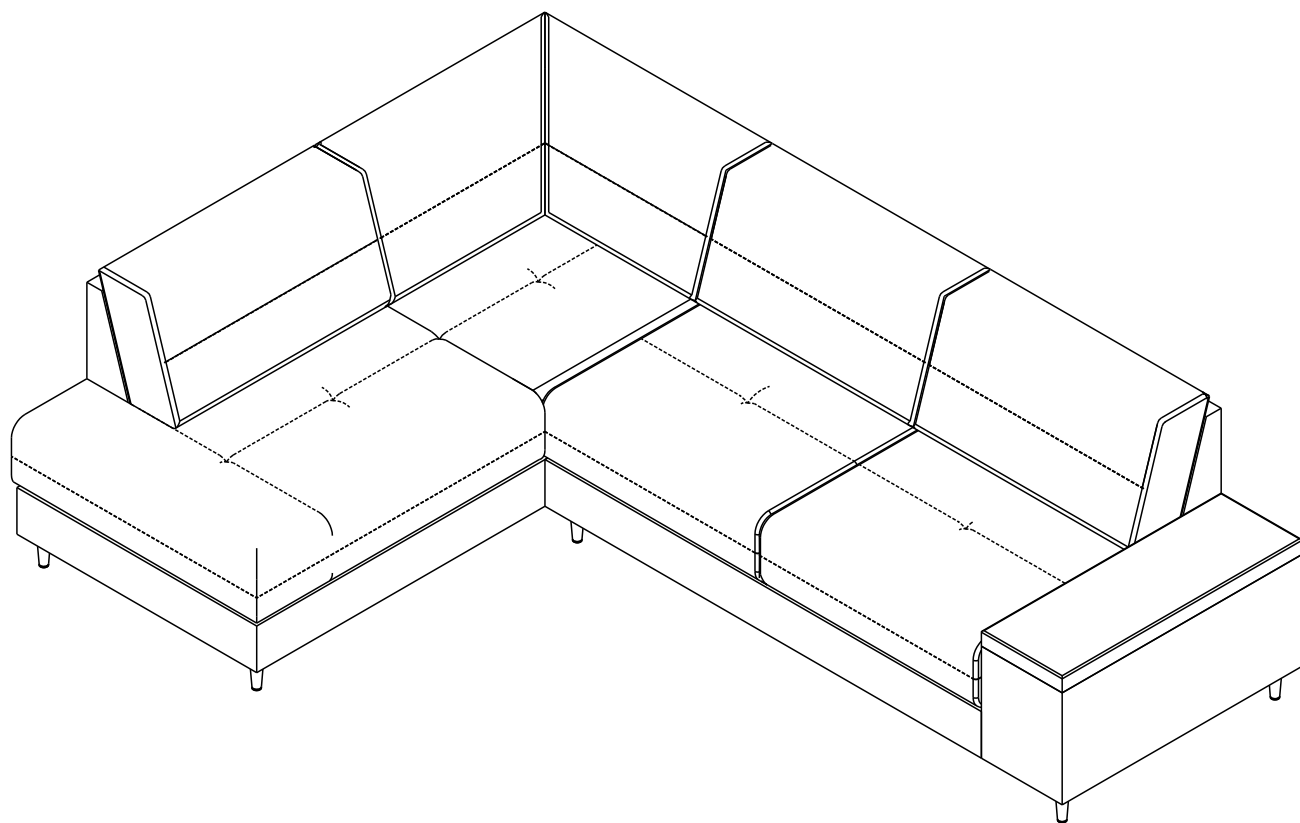

OPERA

PU Corner/R PET D

HARDWARE

-BODY SET

x 6

x 2

P+8 x 1"mm.

x 40

1.

ASSEMBLY

2.

3.