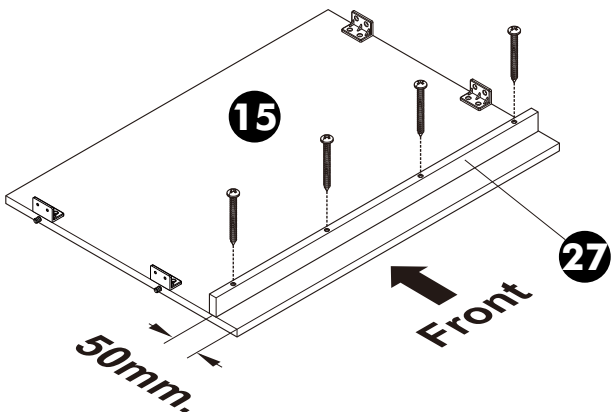

x 6

M4x25mm.

x 8

Ø11mm. (MACASSAR)

x 8

x 4

HARDWARE

-DOOR SET

x 14

M4x16mm.

x 84

x 8

M4x25mm.(BLACK)

x 4

M4x25mm.

x 10

Ø11mm. (LIGHT MACASSAR)

x 5

Ø11mm. (SANDSTONE)

x 5

ASSEMBLY

-BODY SET

1.

2.

M4x45mm.

x 4

3.

4.

2 PERSON ASSEMBLY

5.

3 PERSON ASSEMBLY

6.