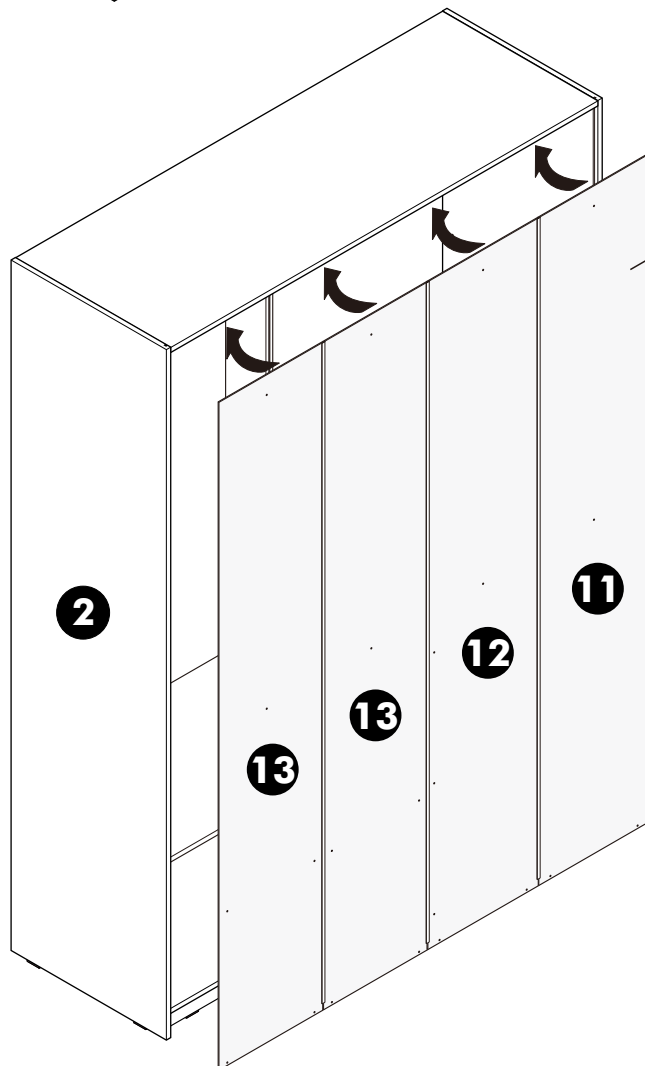

6.

3 PERSON ASSEMBLY