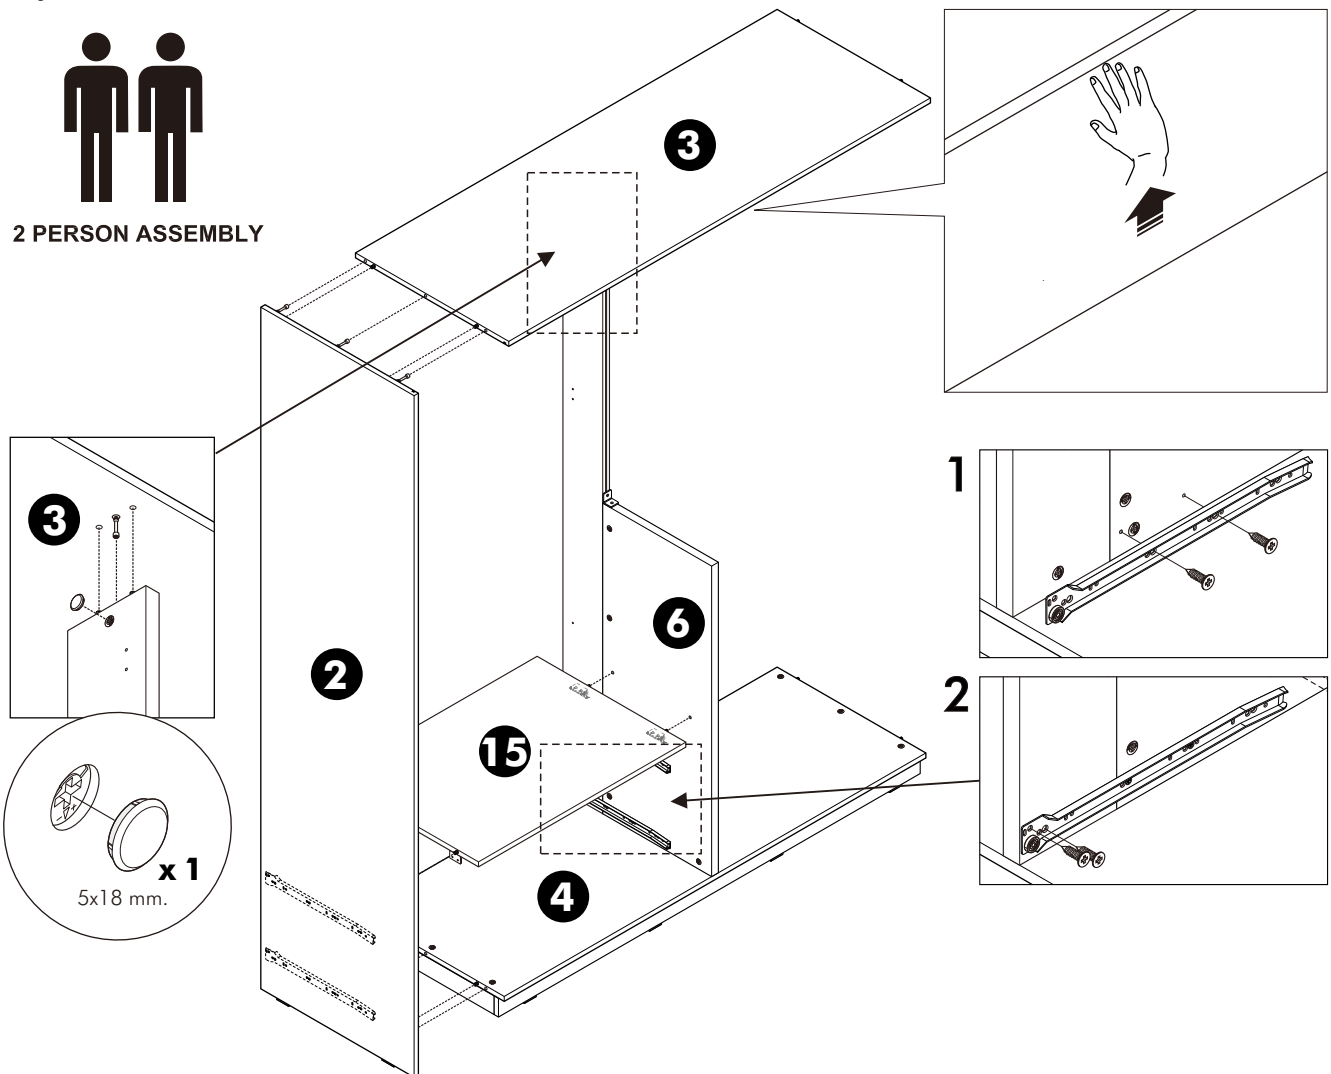

Ø11mm. (LIGHT MACASSAR)

x 5

Ø11mm. (SANDSTONE)

x 5

ASSEMBLY

-BODY SET

1.

2.

M4x45mm.

x 4

3.

4.

2 PERSON ASSEMBLY

5.

3 PERSON ASSEMBLY

6.