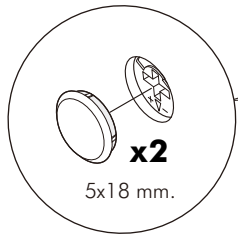

x 6

M4x25mm.

x 8

Ø11mm. (MACASSAR)

x 8

x 4

HARDWARE

-DOOR SET

x 14

M4x16mm.

x 84

x 8

M4x25mm.(BLACK)

x 4

M4x25mm.

x 10

Ø11mm. (LIGHT MACASSAR)

x 5

Ø11mm. (SANDSTONE)

x 5

ASSEMBLY

-BODY SET

1.

2.

M4x45mm.

x 4

3.

4.

2 PERSON ASSEMBLY

5.

3 PERSON ASSEMBLY

6.