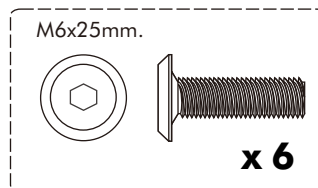

x 14

M4x16mm.

x 84

x 8

M4x25mm.(BLACK)

x 4

M4x25mm.

x 10

Ø11mm. (LIGHT MACASSAR)

x 5

Ø11mm. (SANDSTONE)

x 5

ASSEMBLY

-BODY SET

1.

2.

M4x45mm.

x 4

3.

4.

2 PERSON ASSEMBLY

5.

3 PERSON ASSEMBLY

6.

3 PERSON ASSEMBLY

**สี IVORY หันเข้าด้านใน

ASSEMBLY

-DRAWER SET

1. 2 Set

ASSEMBLY

-DRAWER SET

2.