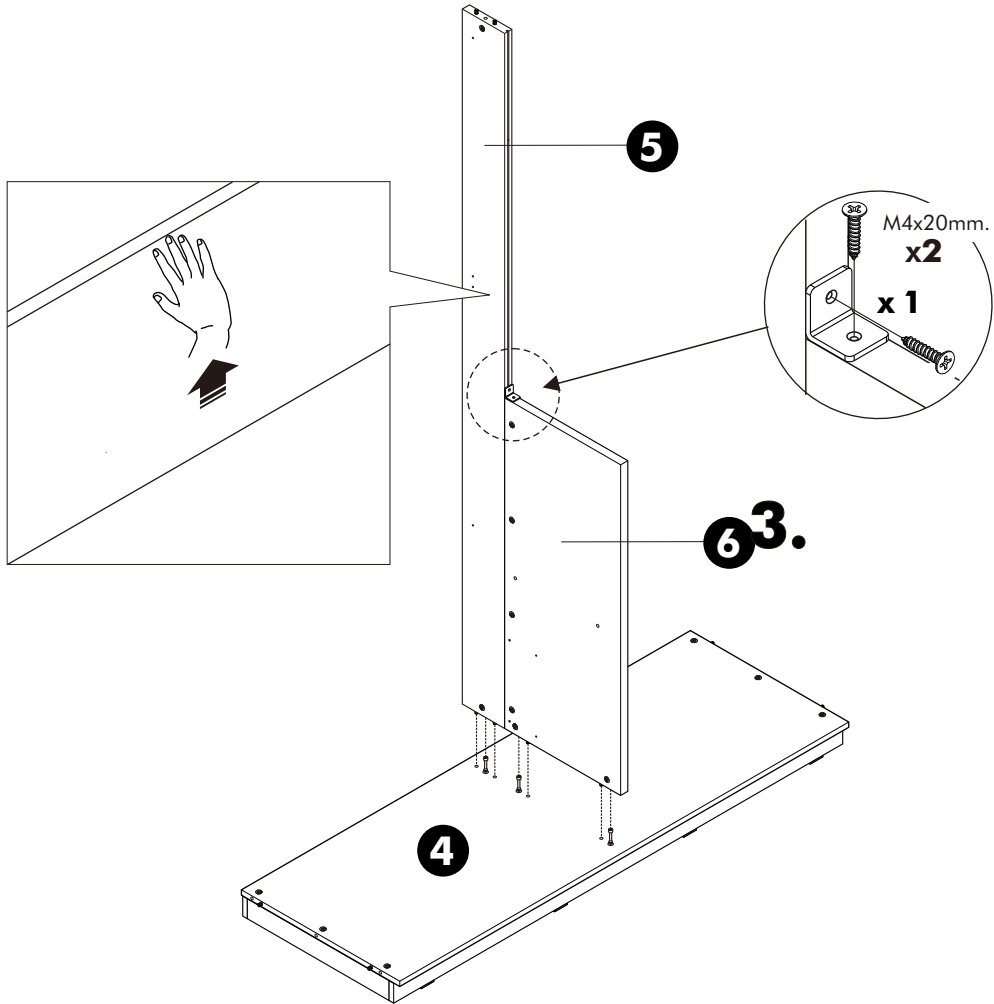

Ø11mm. (LIGHT MACASSAR)

x 5

Ø11mm. (SANDSTONE)

x 5

ASSEMBLY

-BODY SET

1.

2.

M4x45mm.

x 4

3.

4.

2 PERSON ASSEMBLY

5.

3 PERSON ASSEMBLY

6.