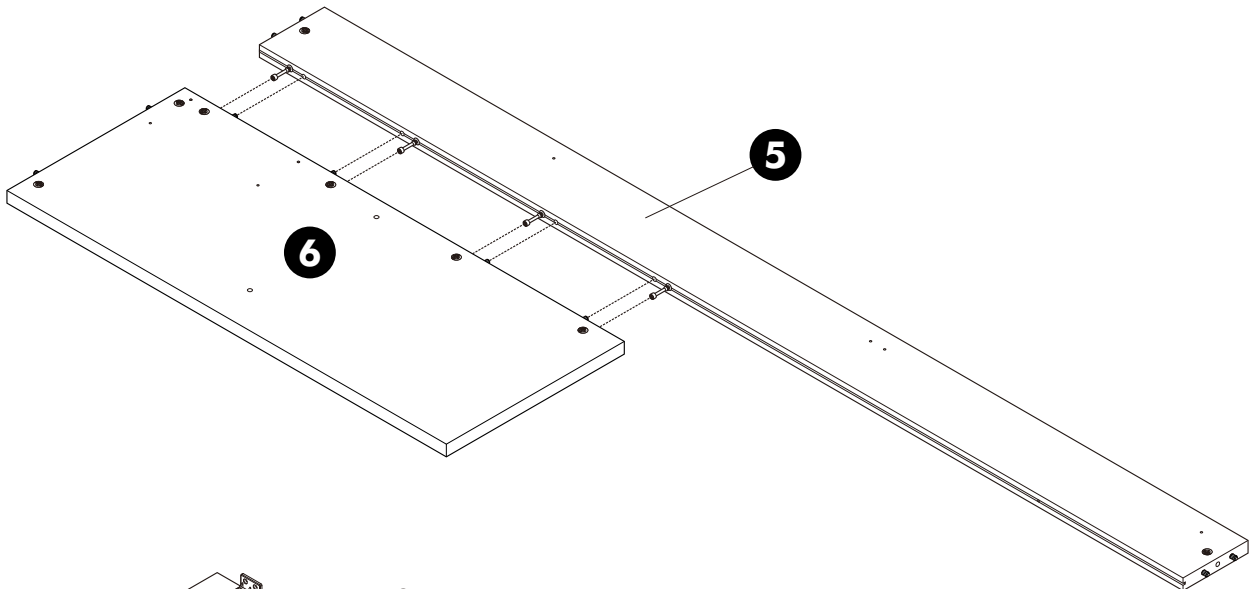

Ø11mm. (LIGHT MACASSAR)

x 5

Ø11mm. (SANDSTONE)

x 5

ASSEMBLY

-BODY SET

1.

2.

M4x45mm.

x 4

3.

4.

2 PERSON ASSEMBLY

5.

3 PERSON ASSEMBLY

6.