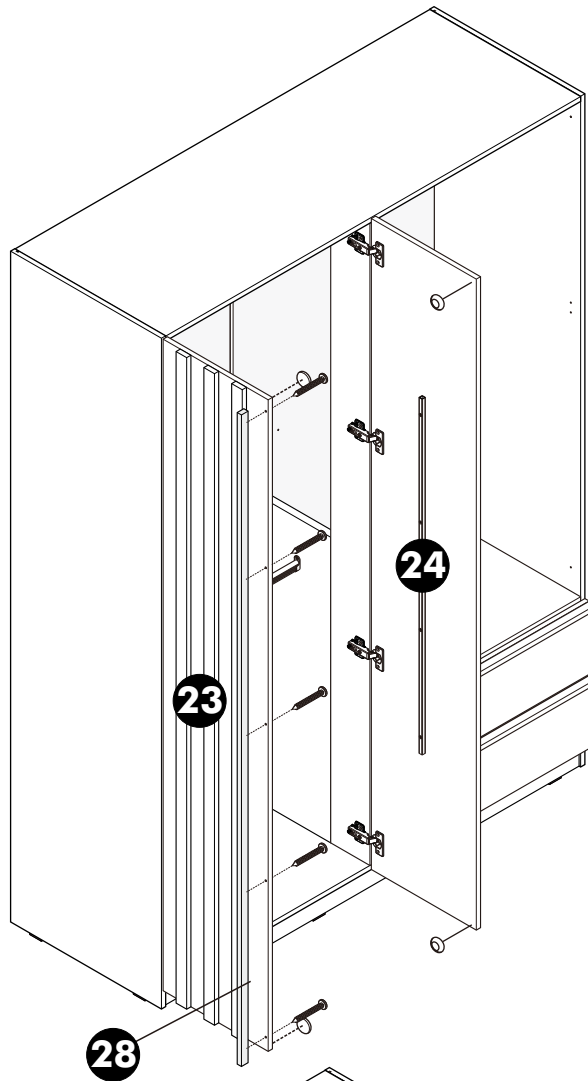

#8x35

x 22

x 4

x 1

x 6

x 28

5x18 mm.

x 3

x 6

M4x25mm.

x 8

Ø11mm. (MACASSAR)

x 8

x 4

HARDWARE

-DOOR SET

Ø11mm. (LIGHT MACASSAR)

x 5

Ø11mm. (SANDSTONE)

x 5

ASSEMBLY

-BODY SET

1.

2.

ASSEMBLY

-DOOR SET

1.

ASSEMBLY

-DOOR SET

2.

3.