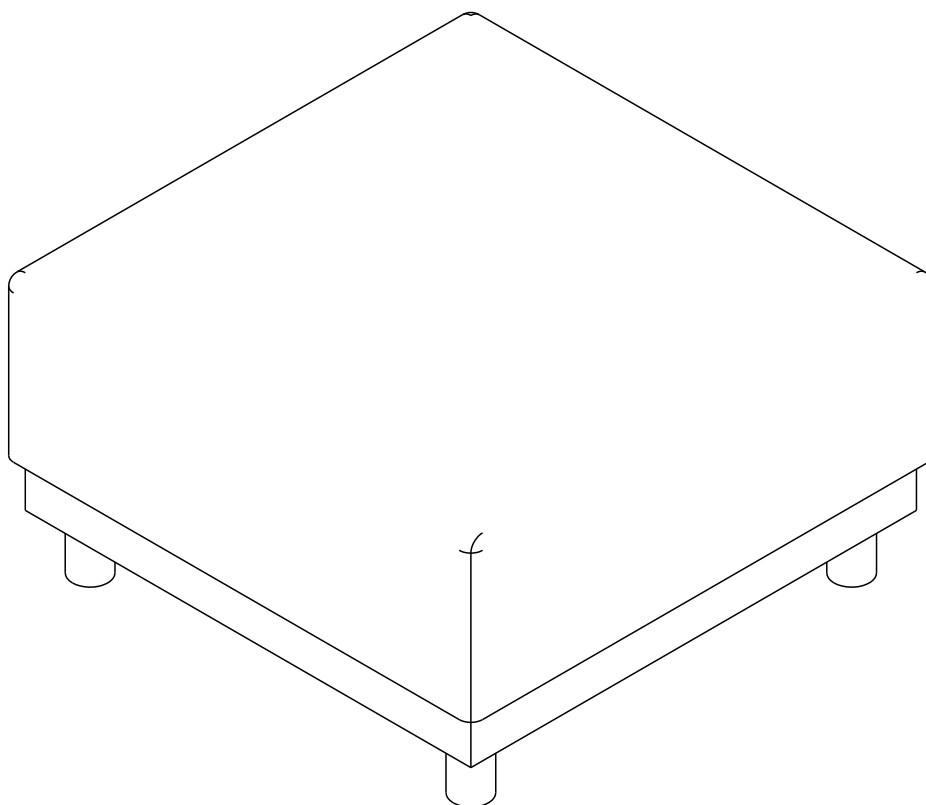

OTARU

Stool

HARDWARE

-BODY SET

x 4

P+8 x 1-1/2"mm.

x 16

1.