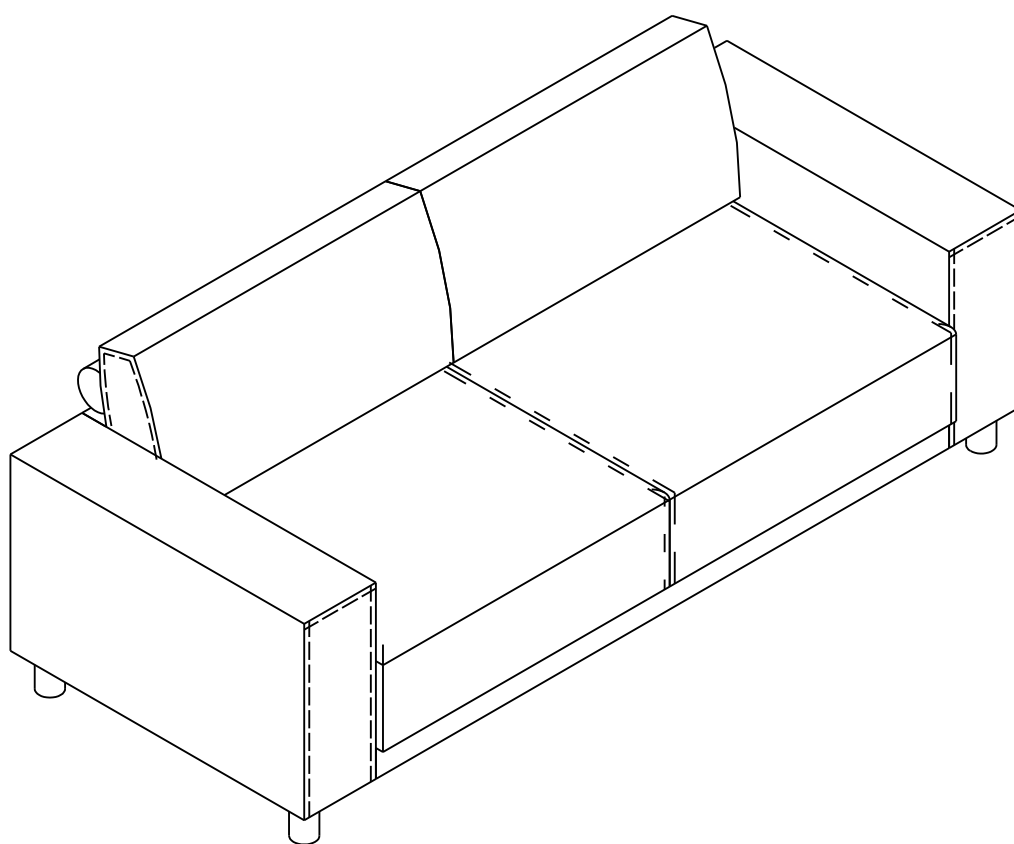

OTARU

SOFA 2S

HARDWARE

-BODY SET

x 4

x 1

P+8 x 1-1/2"mm.

x 20