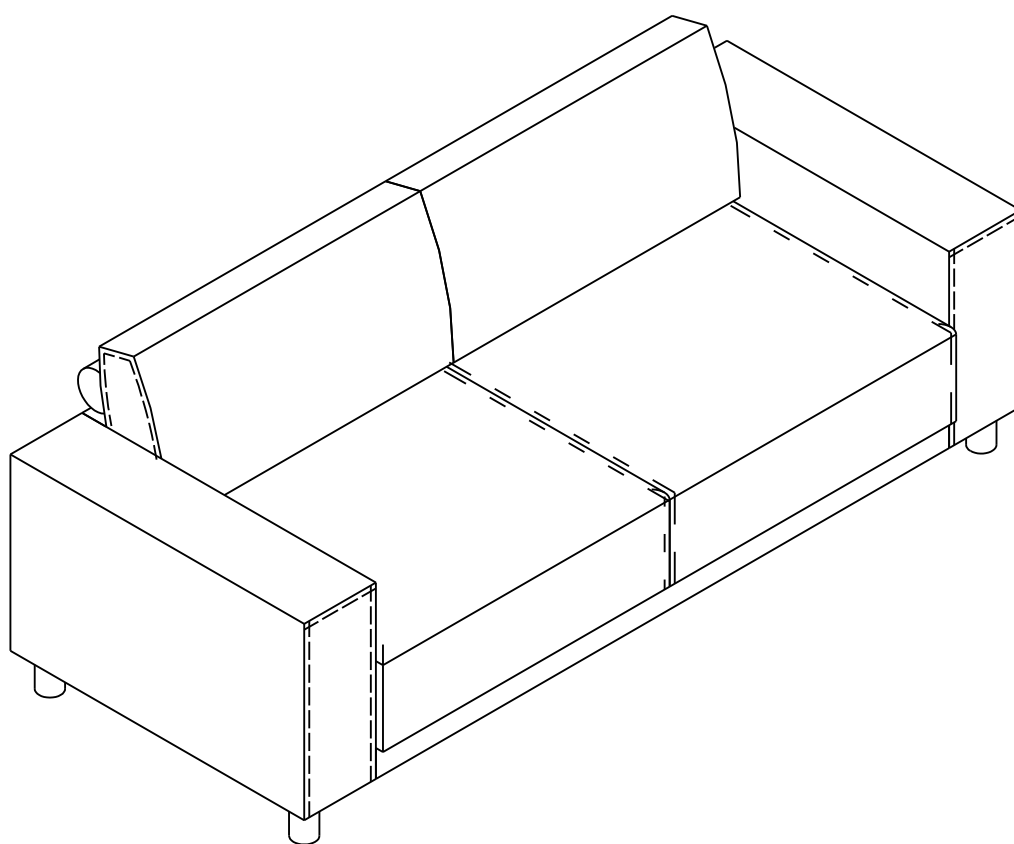

OTARU

SOFA 3S

HARDWARE

-BODY SET

x 4

x 1

P+8 x 1-1/2"mm.

x 20