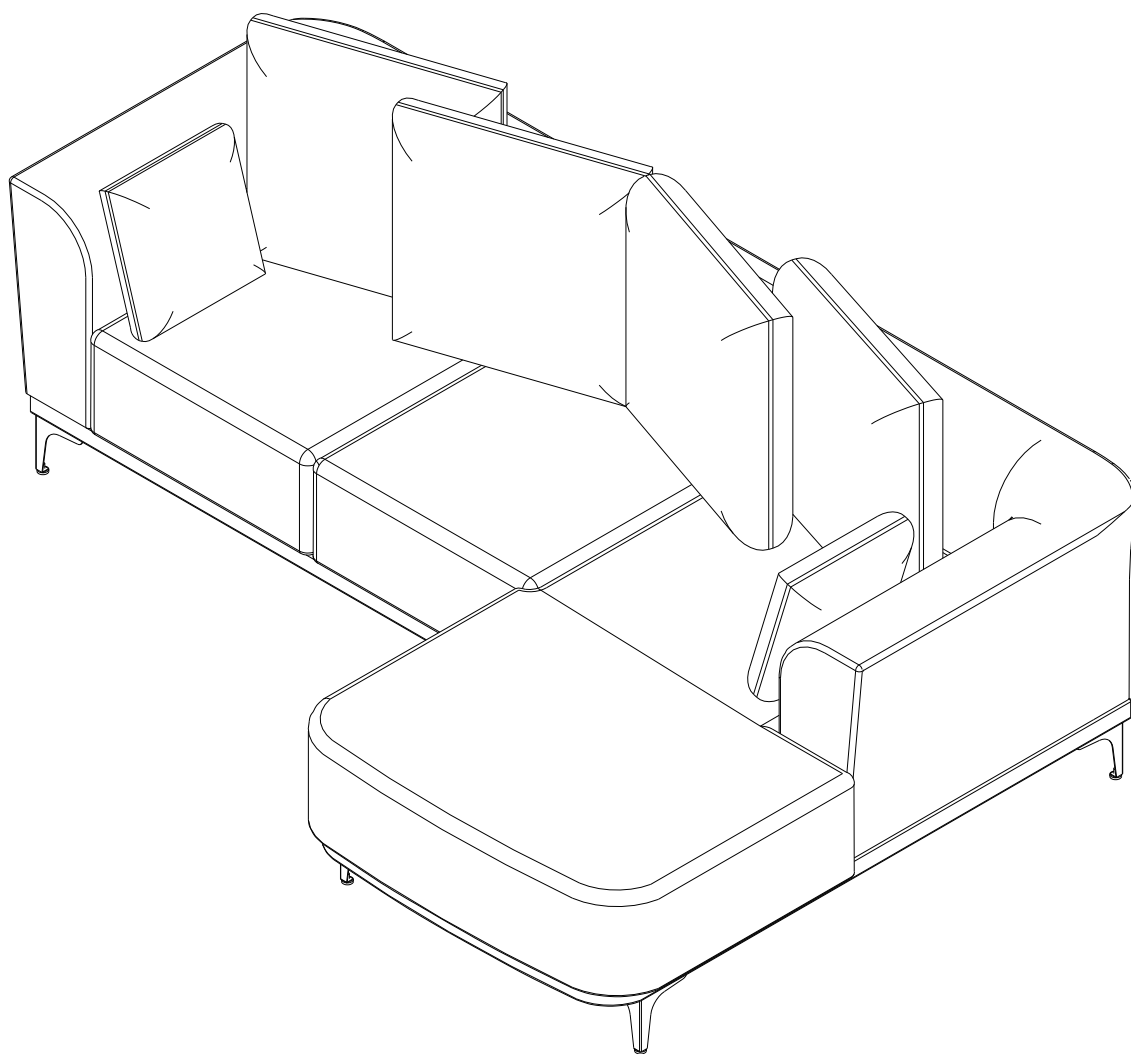

ESME

SOFA L-SHAPE/L

HARDWARE

-BODY SET

x 8

x 2

P+M8x1 1/2"

x 40

1.

2.

3.

4.