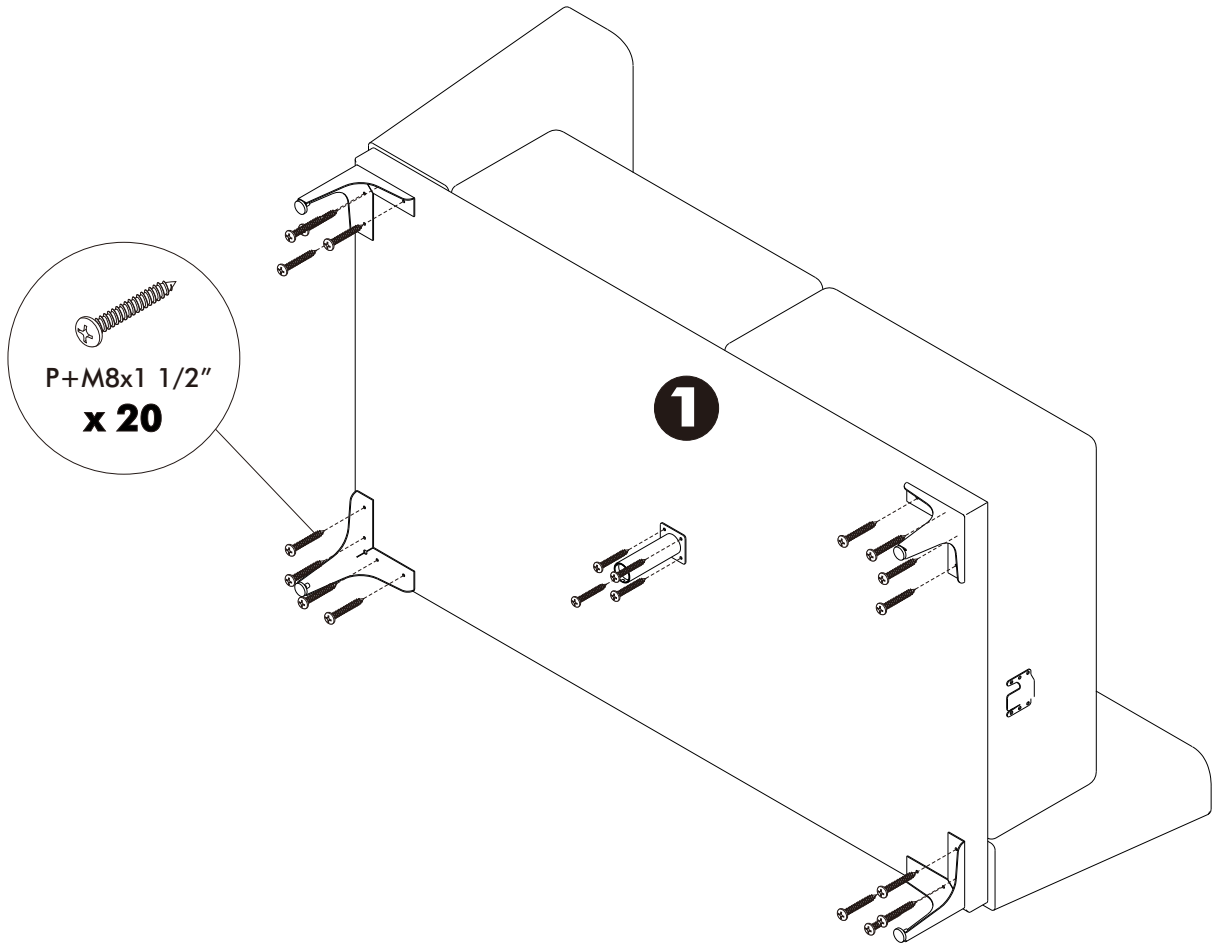

ESME

SOFA L-SHAPE/L

HARDWARE

-BODY SET

x 8

x 2

P+M8x1 1/2"

x 40

1.

2.

3.

4.