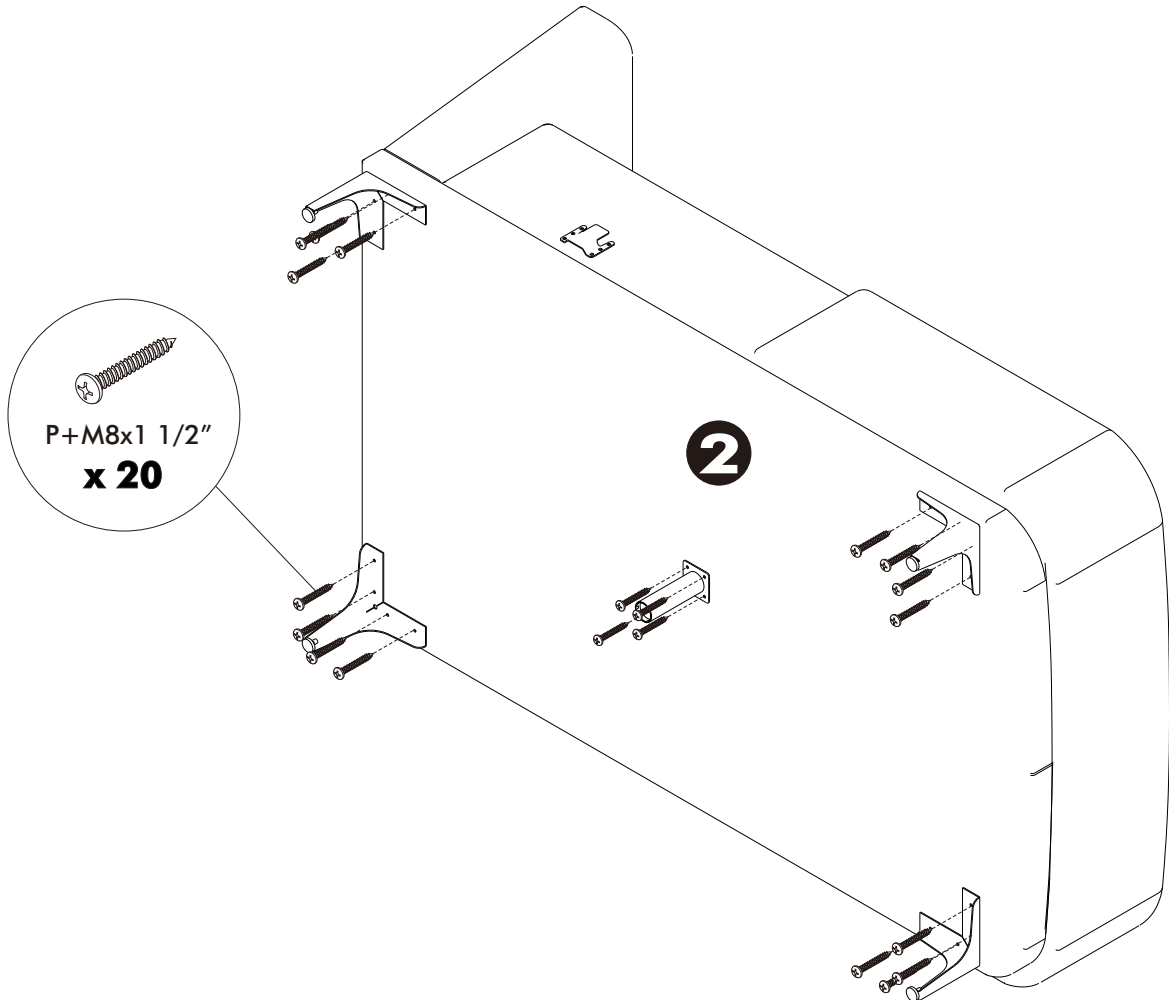

ESME

SOFA L-SHAPE/L

HARDWARE

-BODY SET

x 8

x 2

P+M8x1 1/2"

x 40

1.

2.

3.

4.