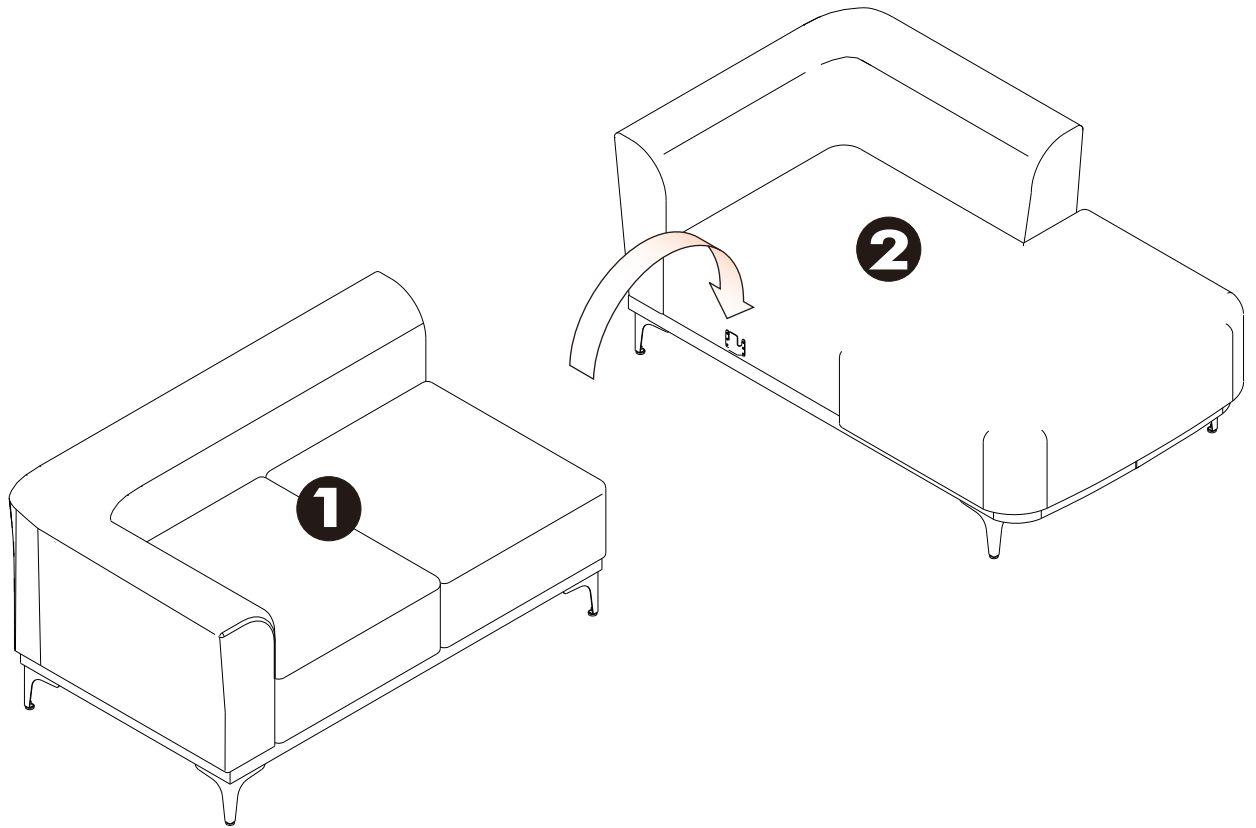

ESME

SOFA L-SHAPE/L

HARDWARE

-BODY SET

x 8

x 2

P+M8x1 1/2"

x 40

1.

2.

3.

4.