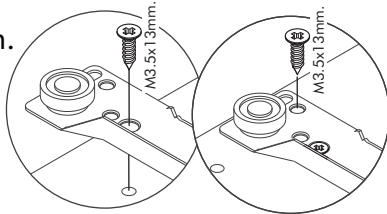

# CONNECT SYSTEM

**1**

**3**

**2**

(Connecting bolts)

**WHEN FITTING CAMS**  
 ENSURE STARTING POSITION IS CORRECT  
 BEFORE YOU INSERT CONNECTING BOLT  
 TURN CLOCKWISE UNTIL SECURE

✓				✗
	↑			
	<b>CORRECT</b>		<b>WRONG</b>	

M4x16mm.

**OUT**

**IN**

**i**

40mm.

☹

✗

EQ

☺

✓

M3.5x20mm.

M3.5x13mm.

**1**

Use these holes

**2**

Use these holes