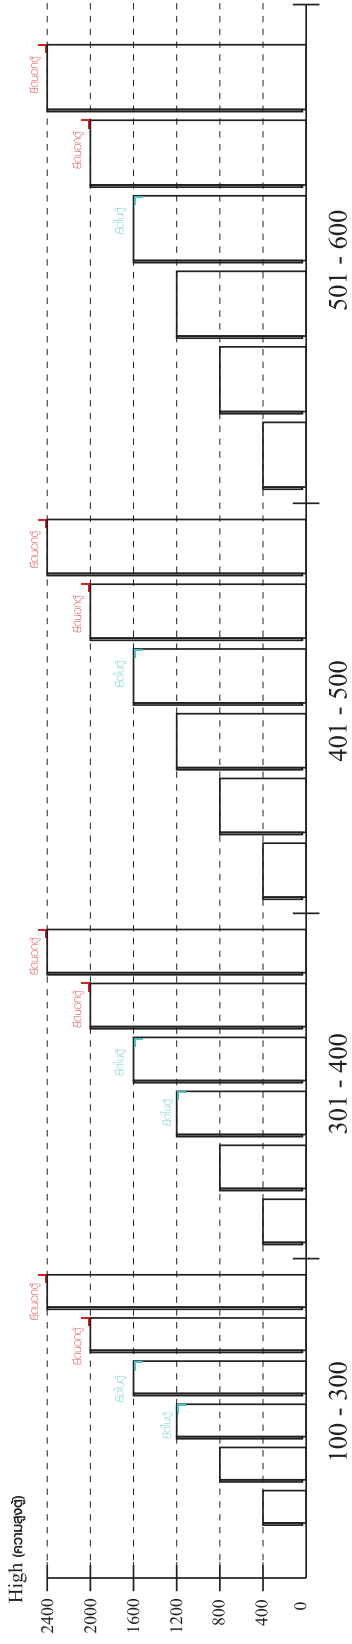

มาตรฐาน การระบุสินค้าที่ต้องยึด Fitting กันล้ม (Safety Fitting) ***หมายเหตุ เป็นชุดเด็ก ไม้ติดตั้ง Fitting กันล้มทุกตัว***

■ หมวด ตู้บานเปิด / ตู้บานปิด + ช่องใส่