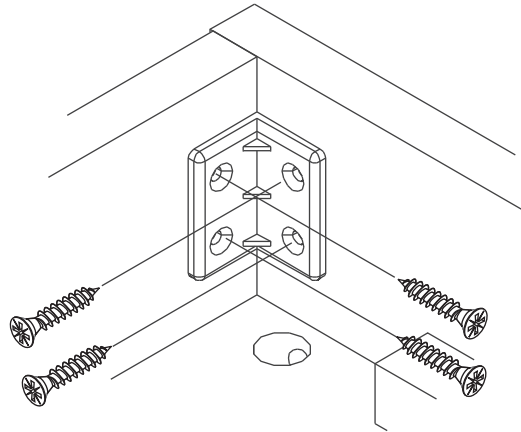

# CONNECT SYSTEM

**1**

**3**

**2**

(Connecting bolts)

**WHEN FITTING CAMS**  
 ENSURE STARTING POSITION IS CORRECT  
 BEFORE YOU INSERT CONNECTING BOLT  
 TURN CLOCKWISE UNTIL SECURE

✓				✗
	↑			
	<b>CORRECT</b>		<b>WRONG</b>	

M4x16mm.

**OUT**

**IN**

**i**

40mm.

☹

✗

EQ

☺

✓

M3.5x20mm.

M3.5x13mm.

**1**

Use these holes

**2**

Use these holes