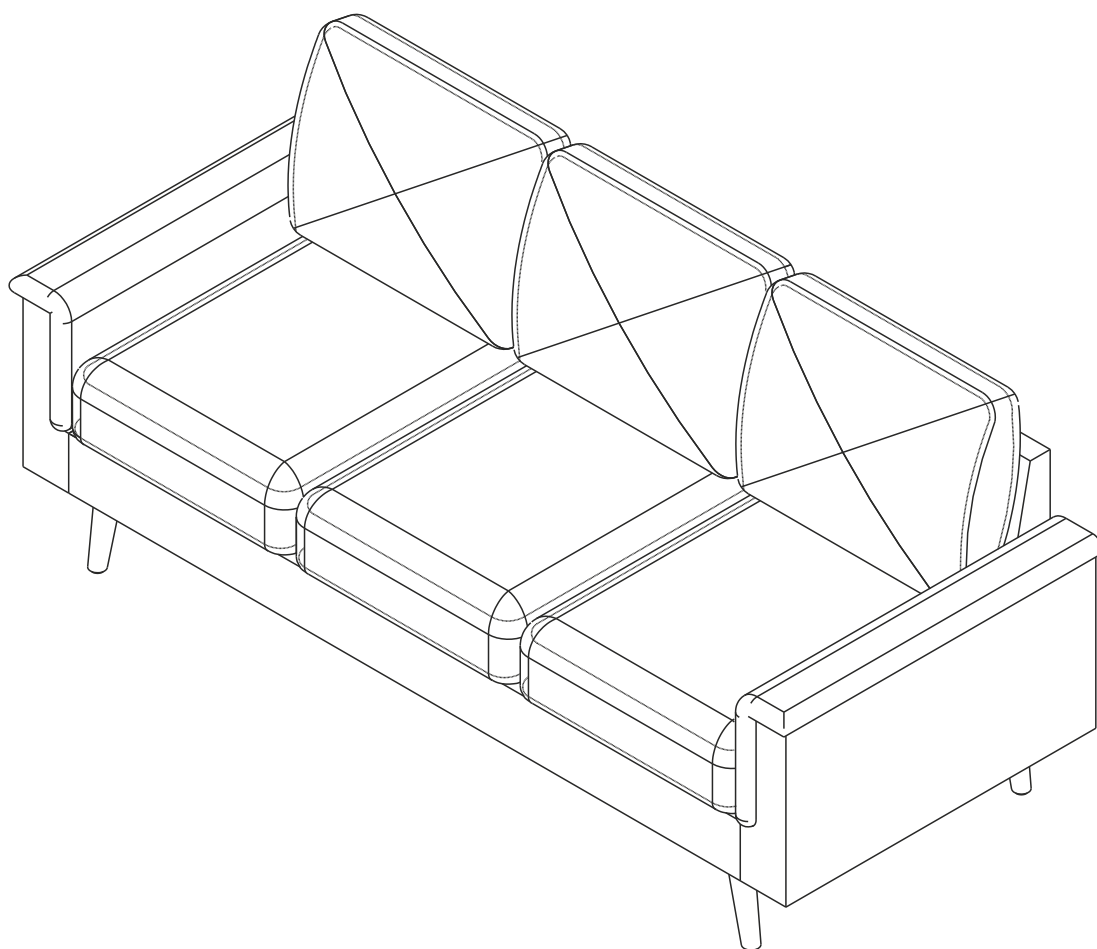

HECTOR

SOFA 3S

HARDWARE

-BODY SET

x 4

x 2

P+M4x30mm.

x 24