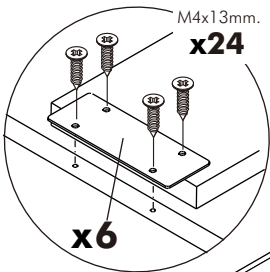

x 34

M4x50mm.

x 8

M5x50mm.

x 2

M3.5x13mm.

x 42

M4x16mm.

x 6

M4x25mm.

x 8

M4x30mm.

x 12

HARDWARE

-DRAWER SET

-DOOR SET

ASSEMBLY

-BODY SET

1.

2.

3.

4.

5.

6.

7.

8.

9. M3.5x13mm.

x 10

M4x16mm.

x 4

M3.5x13mm.

x 12
x 6