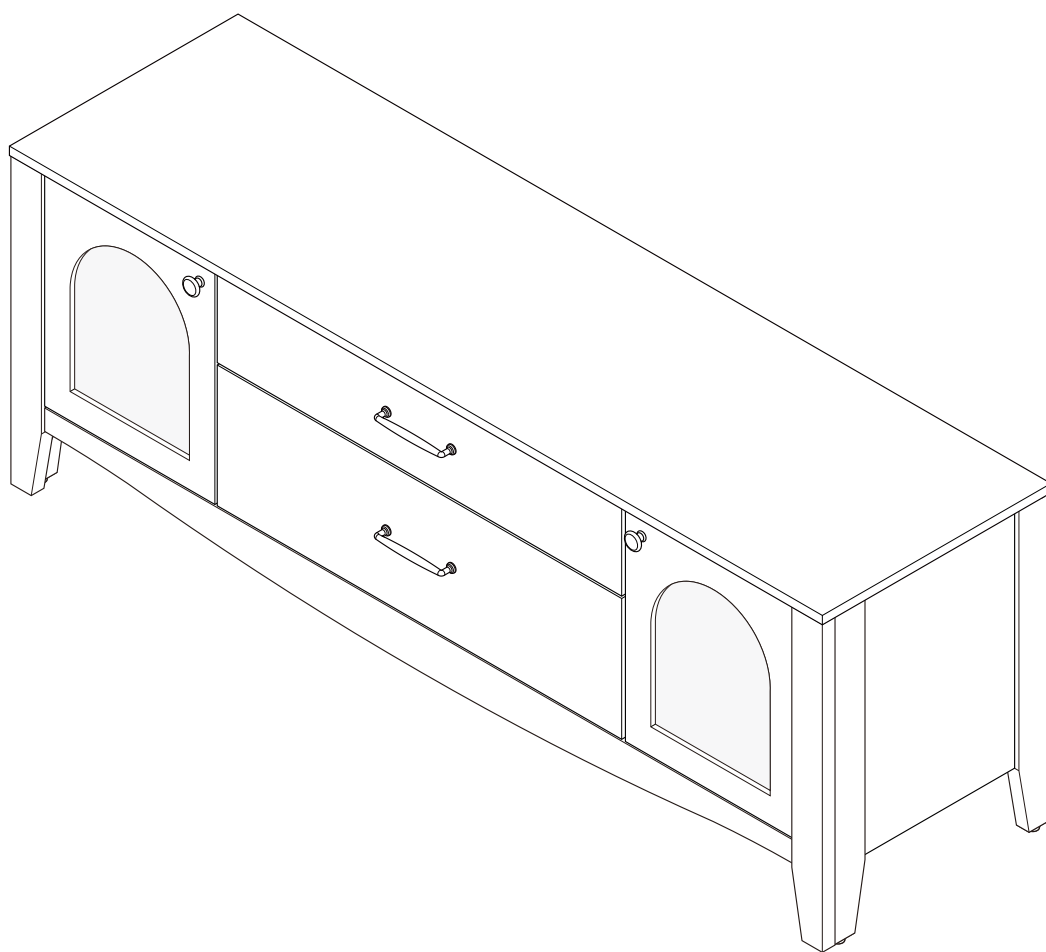

ASSEMBLY

-DRAWER SET

1.

2.

ASSEMBLY

-DOOR SET

FLORENCE

Tv cabinet 160 cm