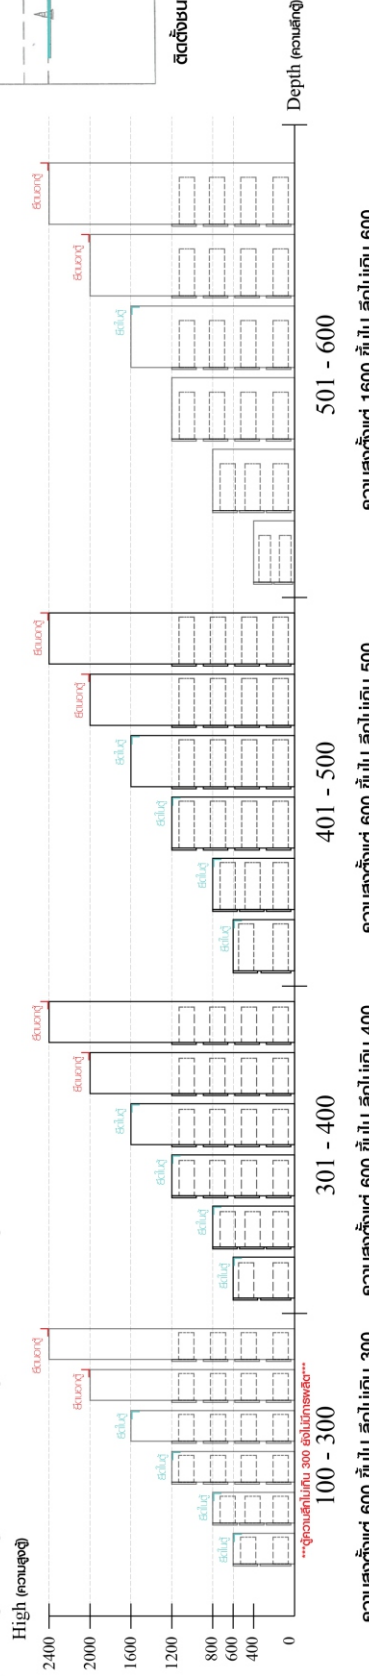

ติดตั้งบนพวง

ติดตั้งลอยหลบนิ้ว

■ หมวด ตู้ลิ้นชัก / ตู้ลิ้นชัก + บานเปิด / ตู้ลิ้นชัก + บานสไลด์