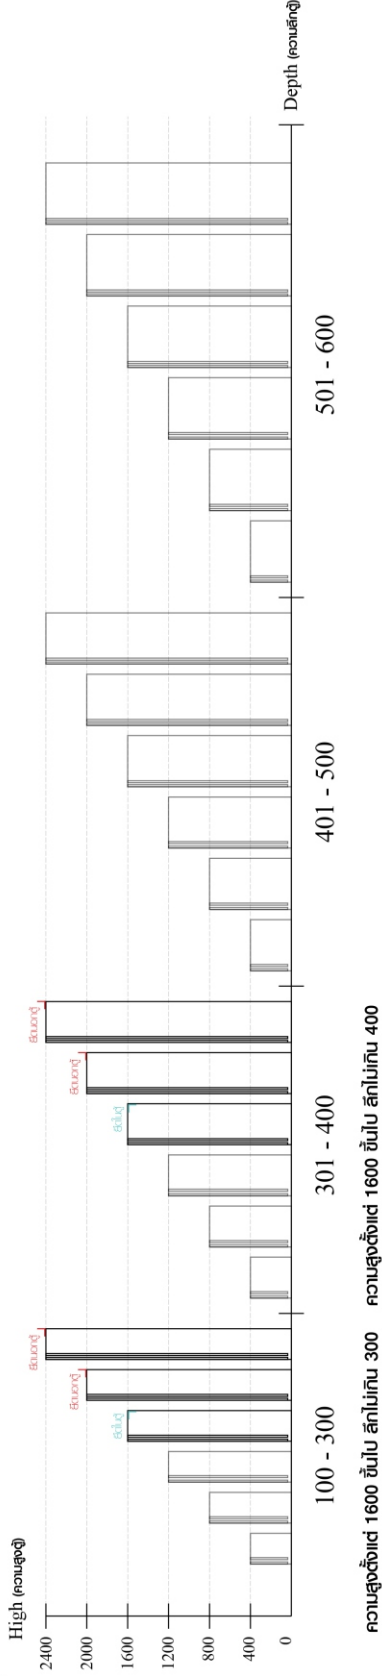

ติดตั้งบนพวง

ติดตั้งลอยหลบนิ้ว

■ หมวด ตู้บานสไลด์ / ตู้ใส