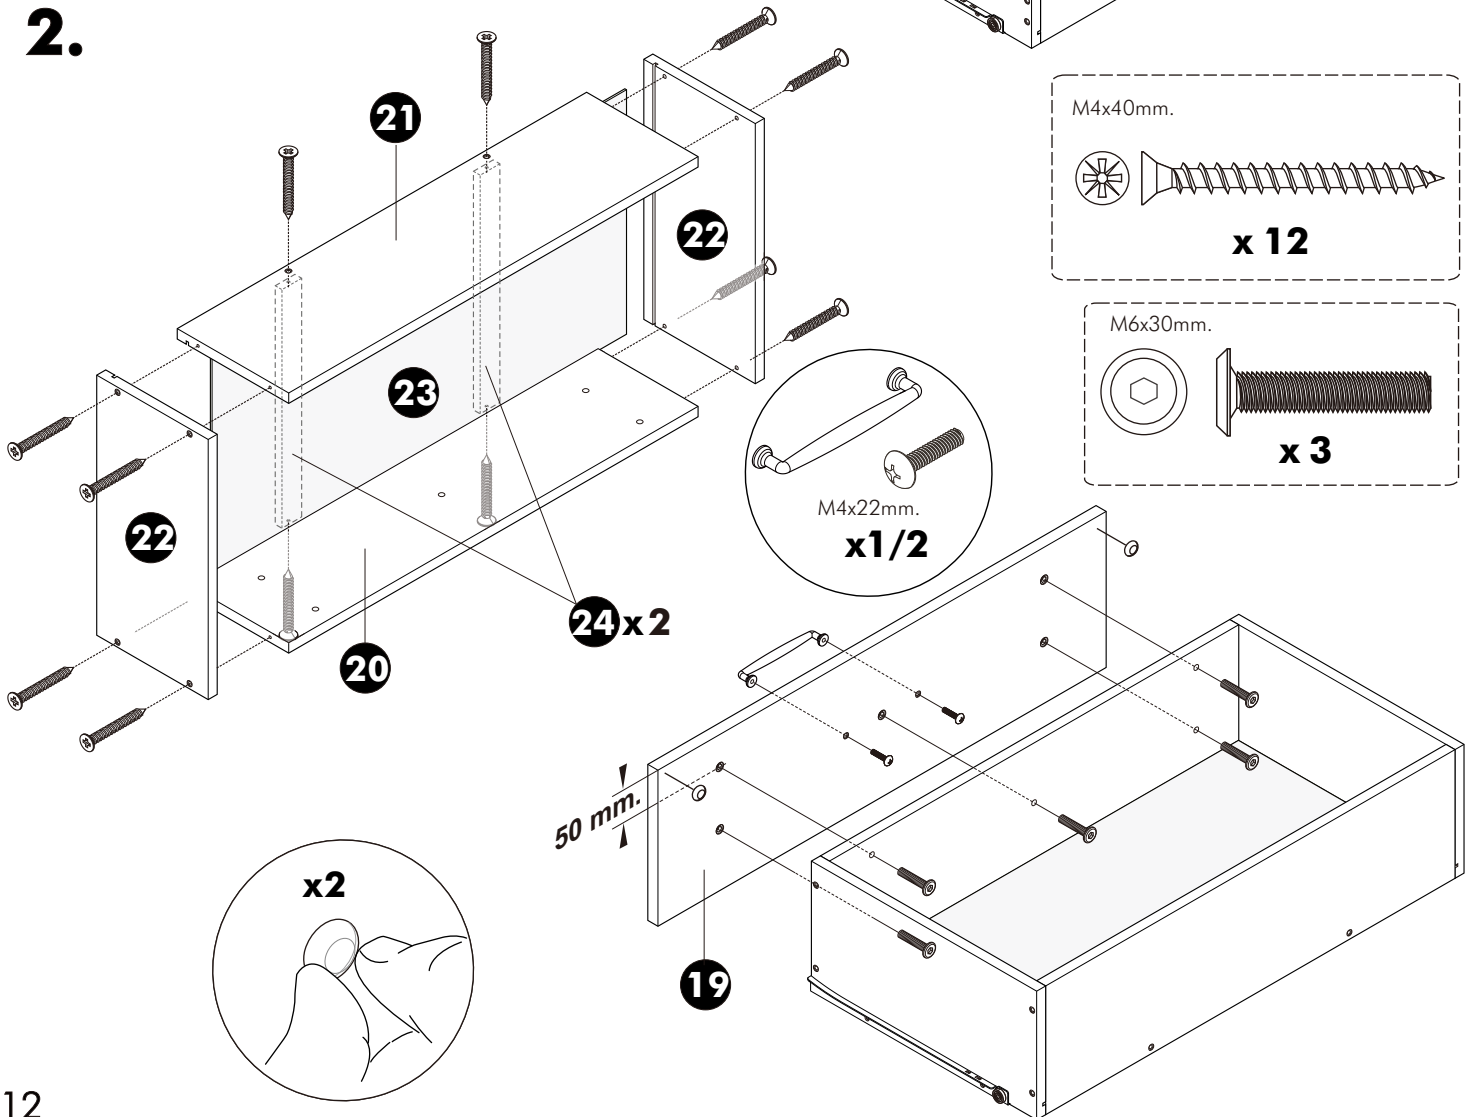

x 24

x 2

M4x25mm.

x 2

x 4

ASSEMBLY

-BODY SET

1.

-PART No.2,5

#19mm. **x4**

Ø 5x18 mm.

x2

2.

Ø11mm. **x12**

M4x40mm.

x12

3.

4.

5.

6.

7.

8.

ASSEMBLY

-DRAWER SET

1.

2.

ASSEMBLY

-DOOR SET