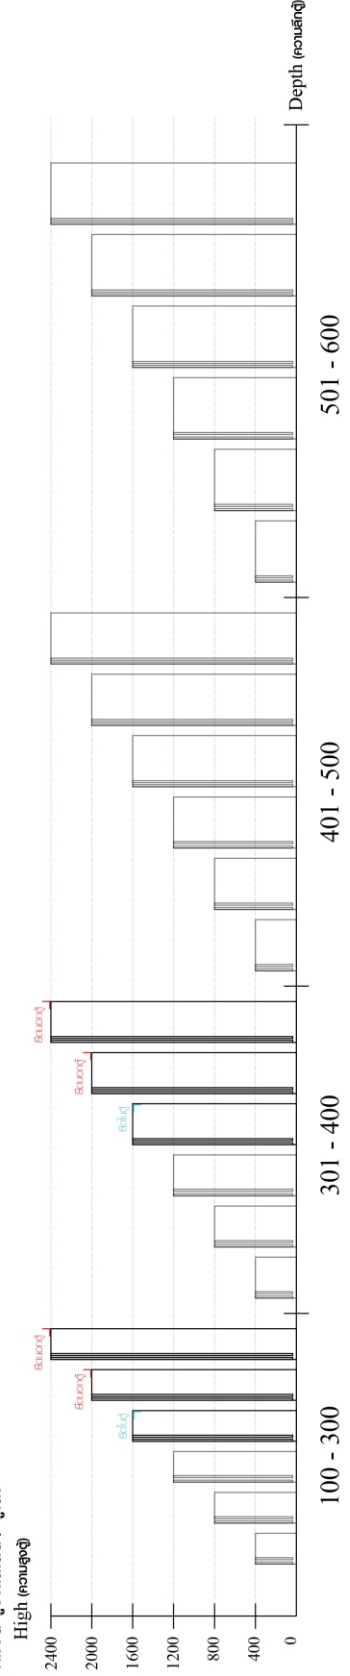

■ หมวด ตู้บานสไลด์ / ตู้ใส