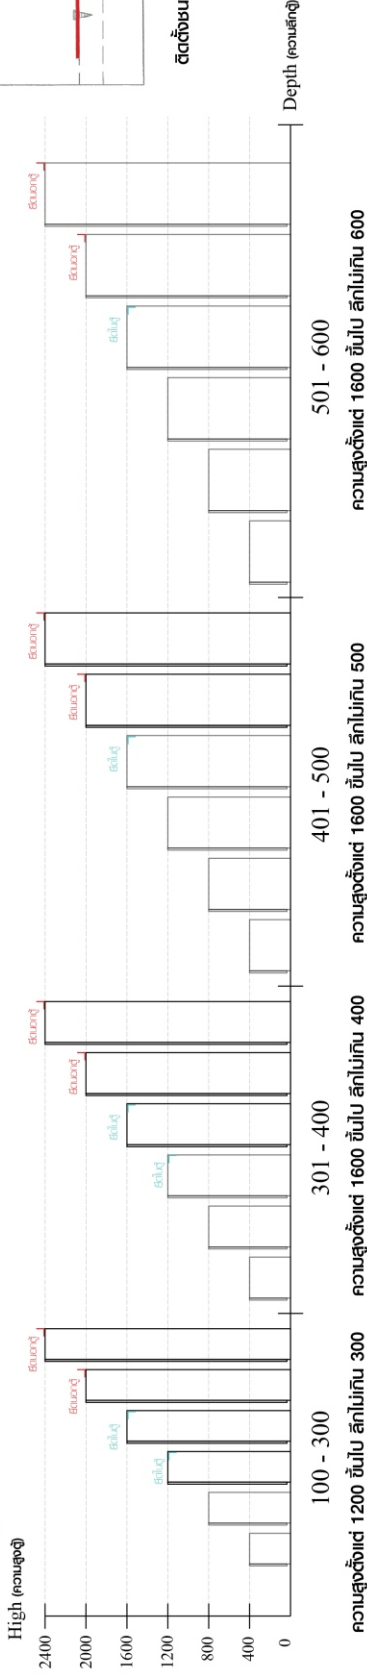

มาตรฐาน การระบุสินค้าที่ต้องยึด Fitting กันลื่น (Safety Fitting) ***หมายเหตุ สินค้าที่เป็นชุดเหล็ก ให้ติดตั้ง Fitting กันลื่นทุกตัว***

■ หมวด ตู้บานเปิด / ตู้บานปิด + ช่องใส่