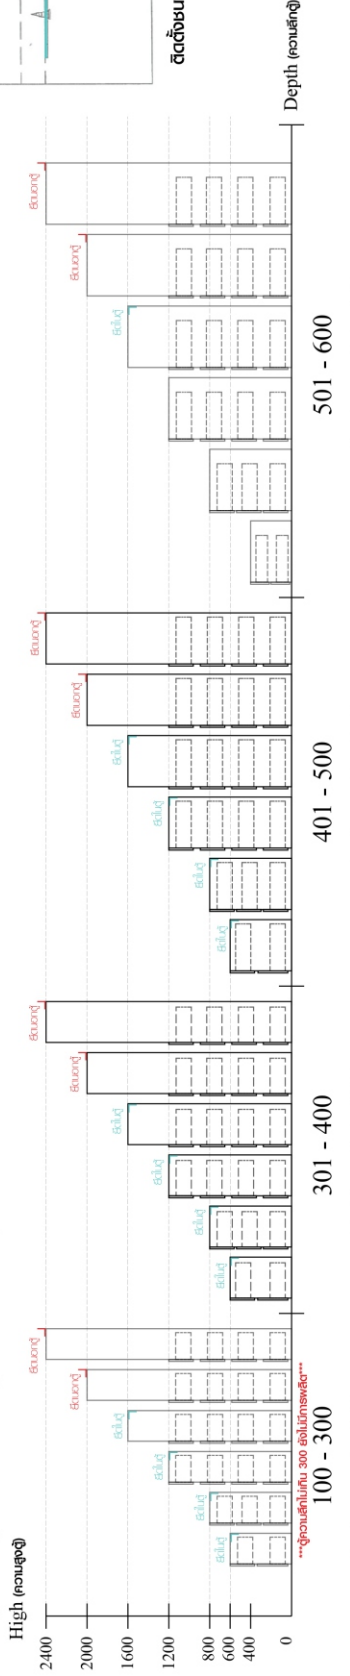

■ หมวด ตู้ลิ้นชัก / ตู้ลิ้นชัก + บานเปิด / ตู้ลิ้นชัก + บานสไลด์