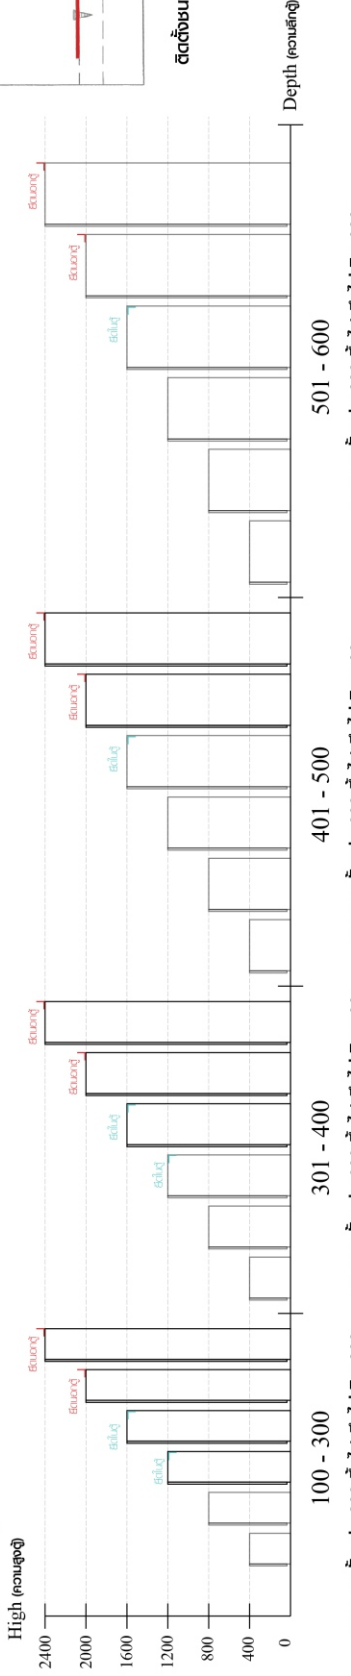

มาตรฐาน การระบุสินค้าที่ต้องยึด Fitting กันลื่น (Safety Fitting) ***หมายเหตุ สินค้าที่เป็นชุดเหล็ก ให้ติดตั้ง Fitting กันลื่นทุกตัว***

■ หมวด ตู้บานเปิด / ตู้บานปิด + ช่องใส่