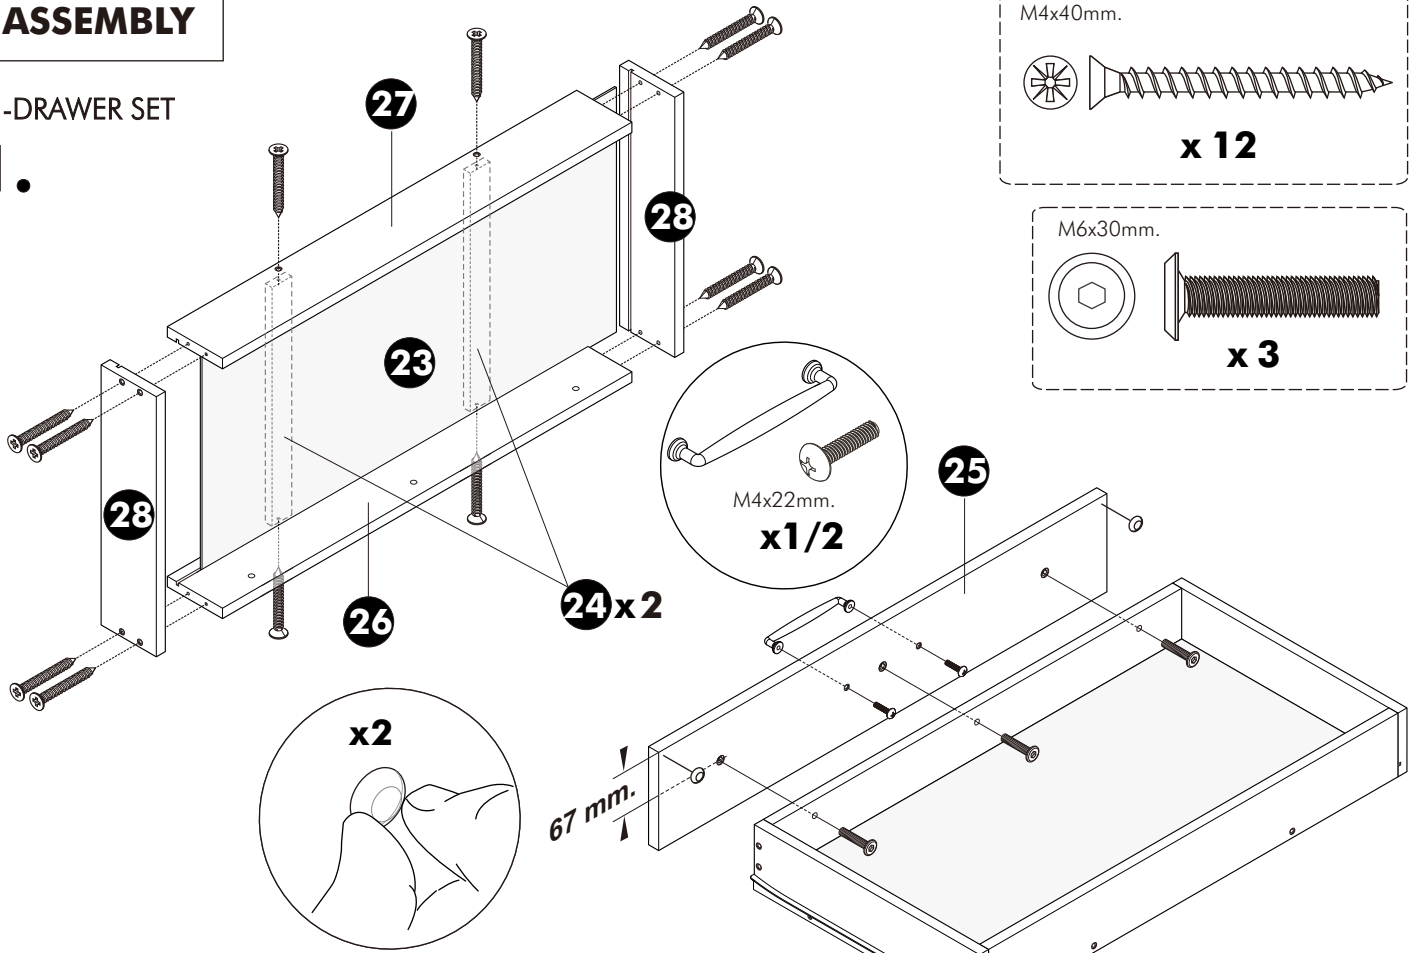

x 24

x 2

M4x25mm.

x 2

x 4

ASSEMBLY

-BODY SET

1.

-PART No.2,5

#19mm. **x4**

Ø 5x18 mm.

x2

2.

Ø11mm. **x12**

M4x40mm.

x12

3.

4.

5.

6.

7.

8.

ASSEMBLY

-DRAWER SET

1.

2.

ASSEMBLY

-DOOR SET