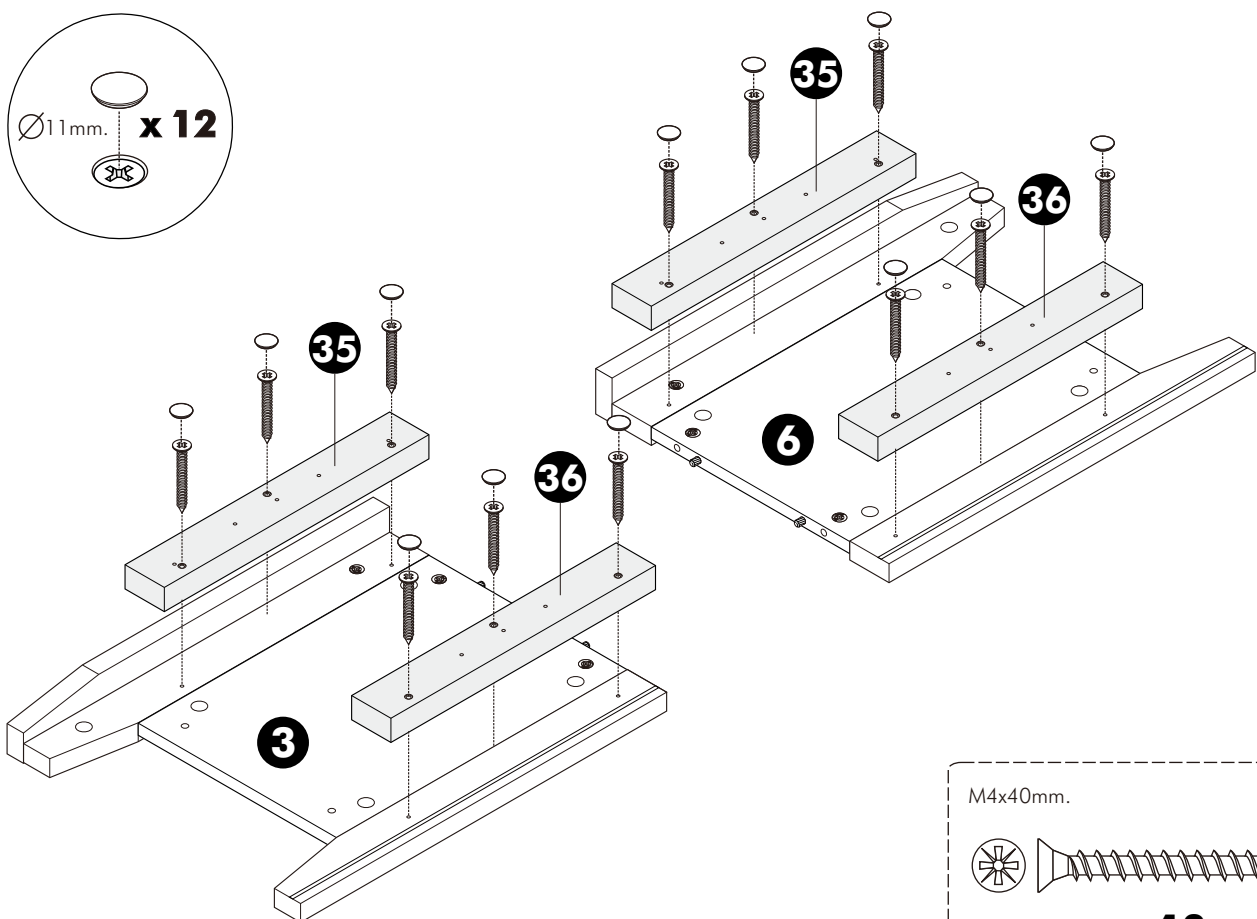

x 8

x 2

M4x22mm.

x 4

x 4

-DOOR SET

x 4

M4x16mm.

x 24

x 2

M4x25mm.

x 2

x 4

ASSEMBLY

-BODY SET

1.

-PART No.2,5

#19mm. **x4**

Ø 5x18 mm.

x2

2.

Ø11mm. **x12**

M4x40mm.

x12

3.

4.

5.

6.

7.

8.

ASSEMBLY

-DRAWER SET