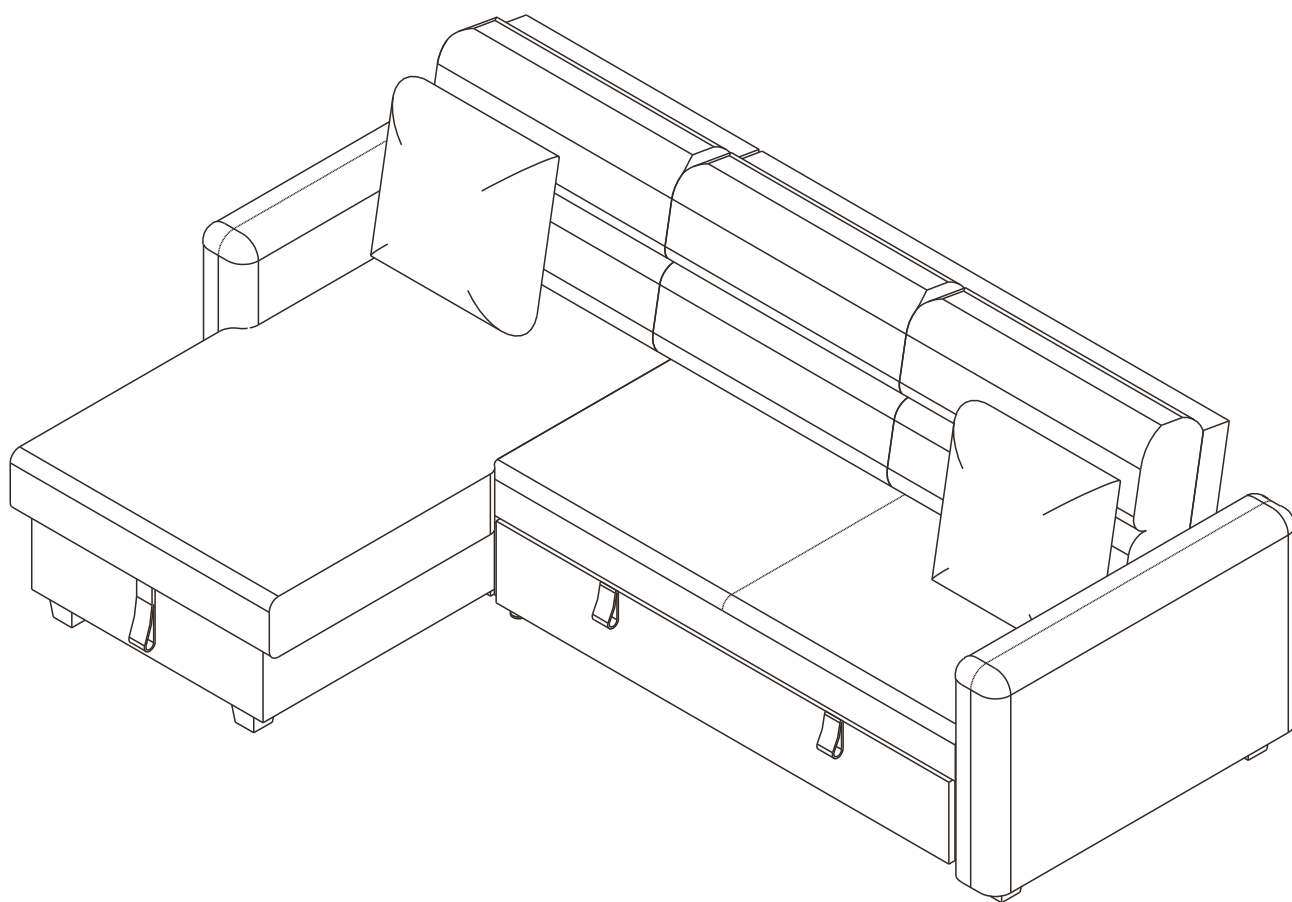

DOMITAS

Sofa PU LSH /R

HARDWARE

-BODY SET

x 8

x 2

F+M5 x 70 mm.

x 16

P+M4x20 mm.

x 8

1.

2.

3.

4.

3.

4.