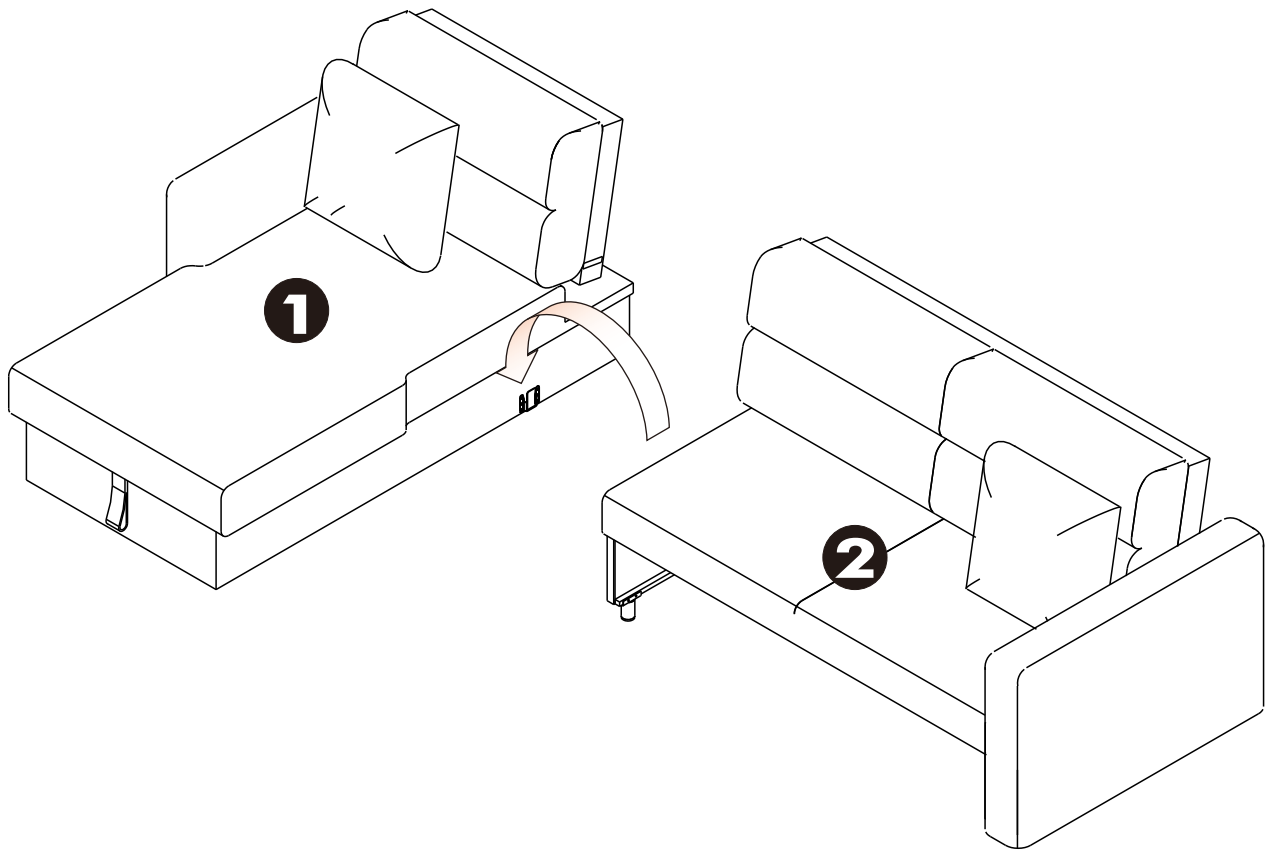

DOMITAS

Sofa PU LSH /R

HARDWARE

-BODY SET

x 8

x 2

F+M5 x 70 mm.

x 16

P+M4x20 mm.

x 8

1.

2.

3.

4.

3.

4.