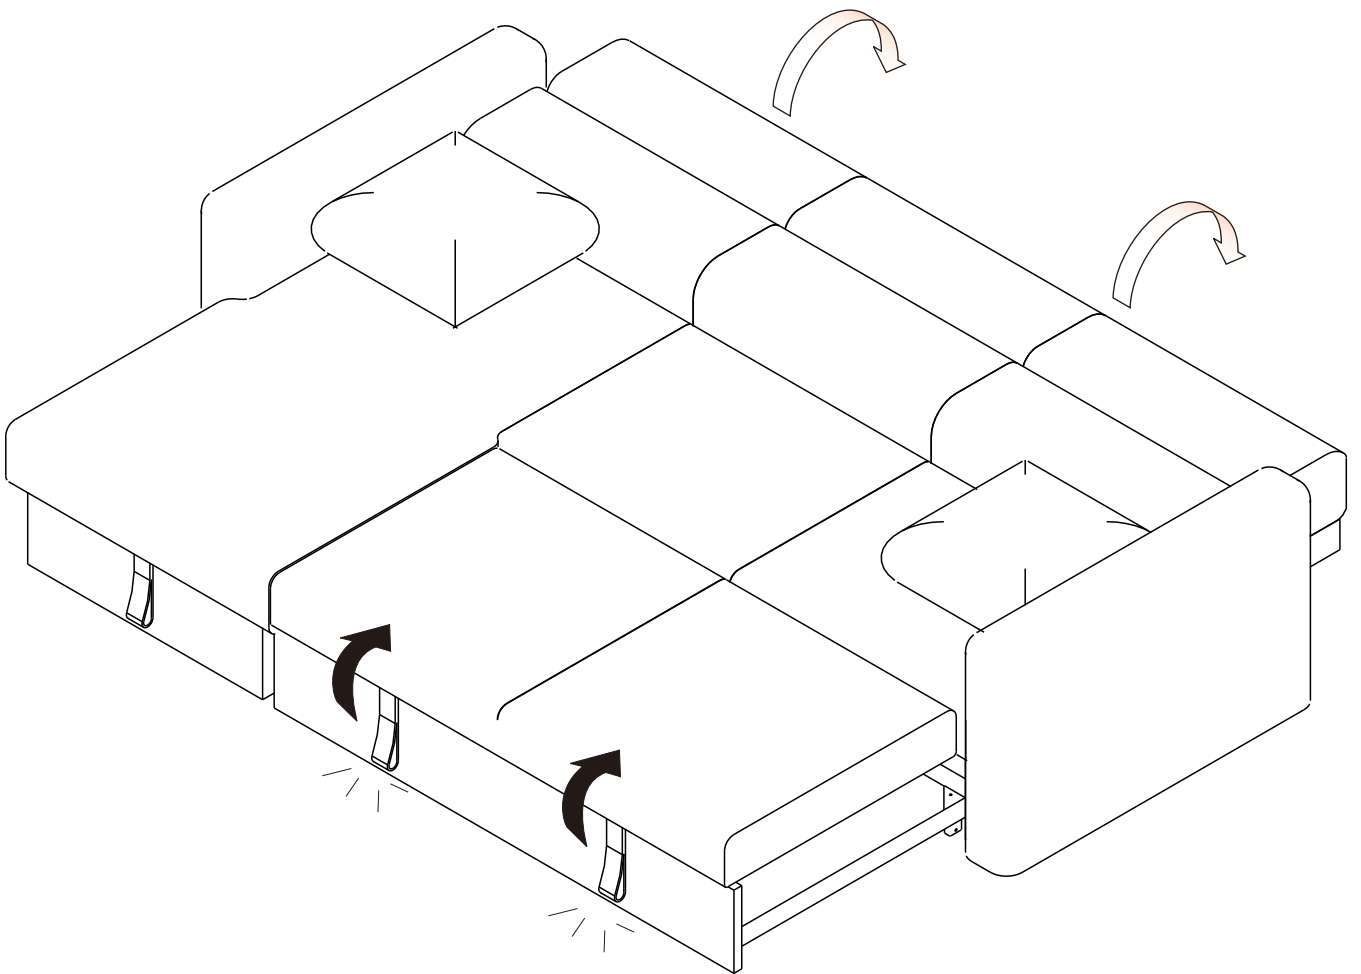

DOMITAS

Sofa PU LSH /R

HARDWARE

-BODY SET

x 8

x 2

F+M5 x 70 mm.

x 16

P+M4x20 mm.

x 8

1.

2.

3.

4.

3.

4.