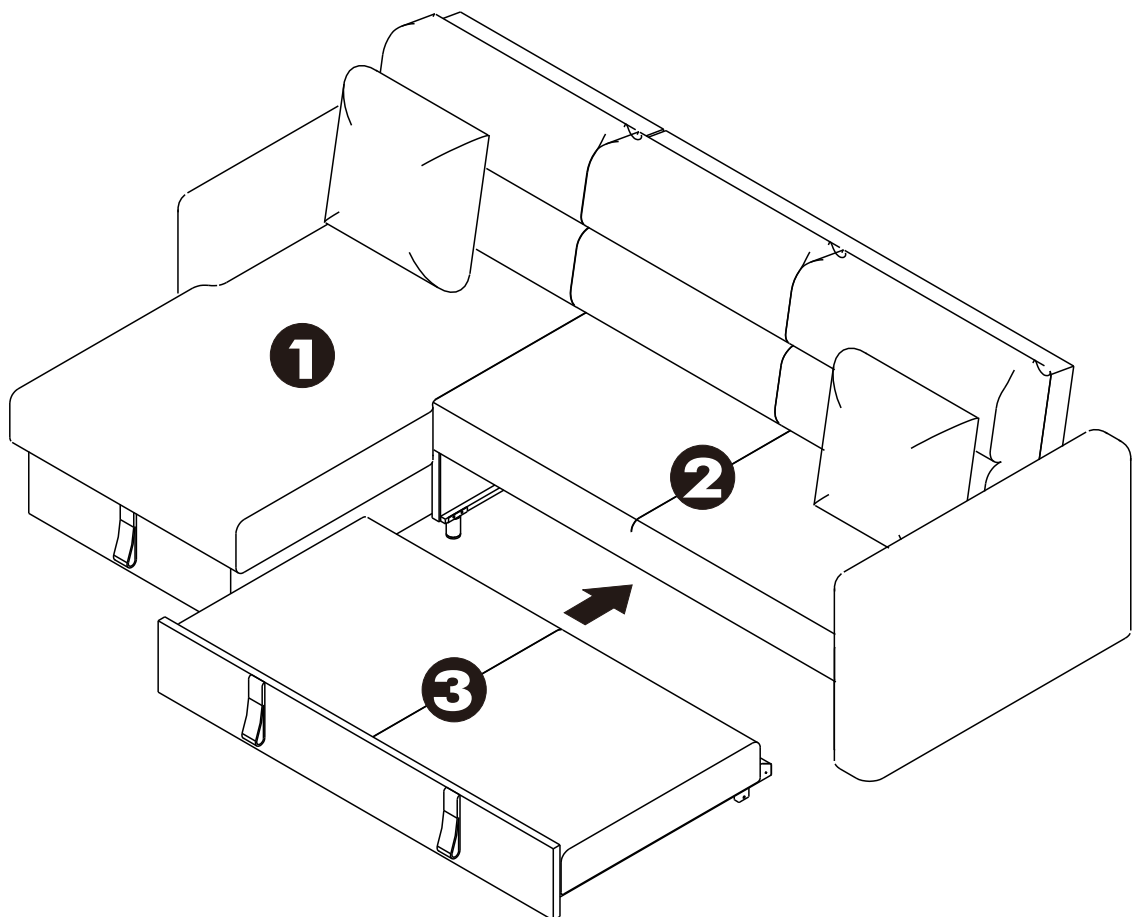

DOMITAS

Sofa PU LSH /R

HARDWARE

-BODY SET

x 8

x 2

F+M5 x 70 mm.

x 16

P+M4x20 mm.

x 8

1.

2.

3.

4.

3.

4.