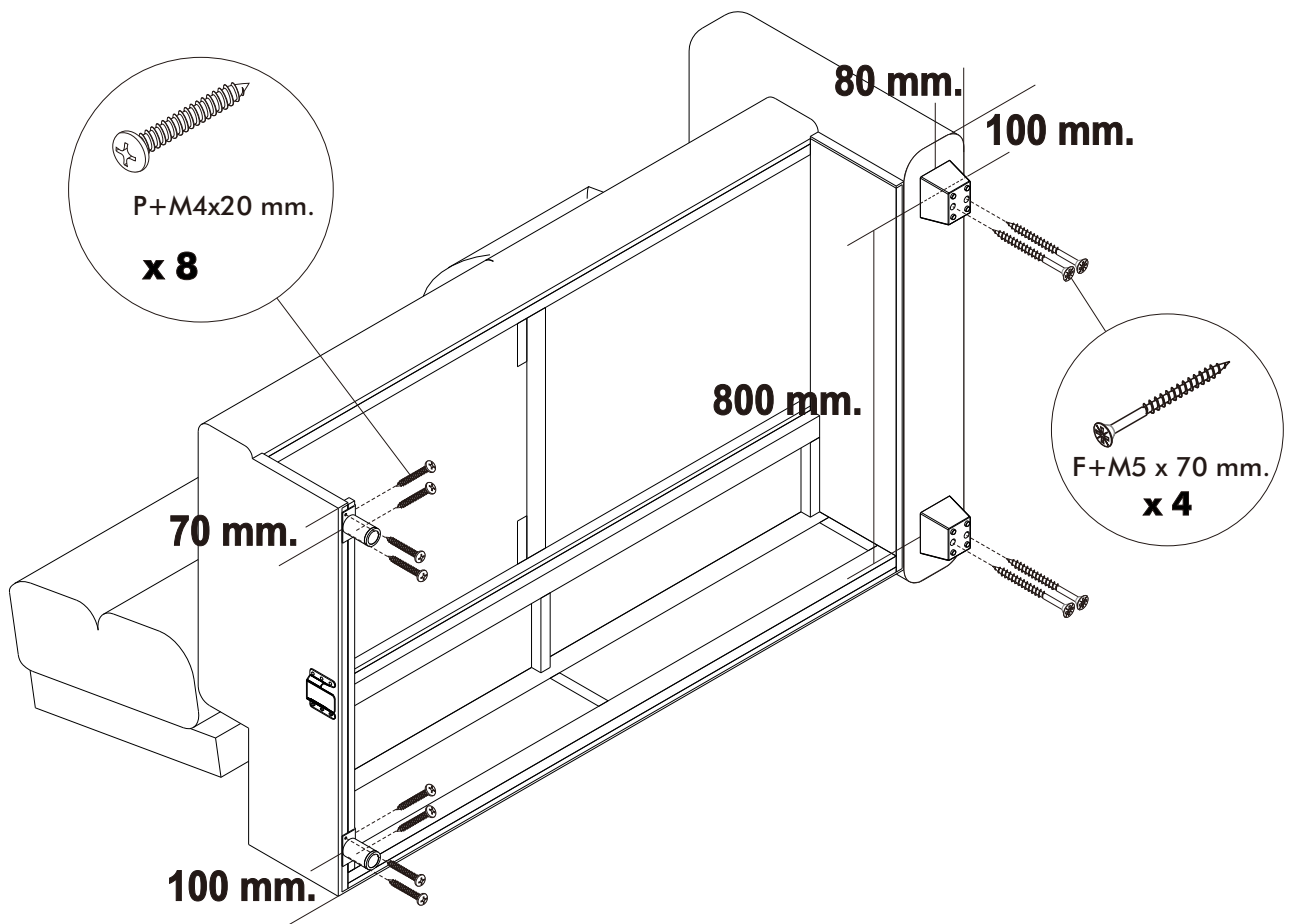

DOMITAS

Sofa PU LSH /R

HARDWARE

-BODY SET

x 8

x 2

F+M5 x 70 mm.

x 16

P+M4x20 mm.

x 8

1.

2.

3.

4.

3.

4.