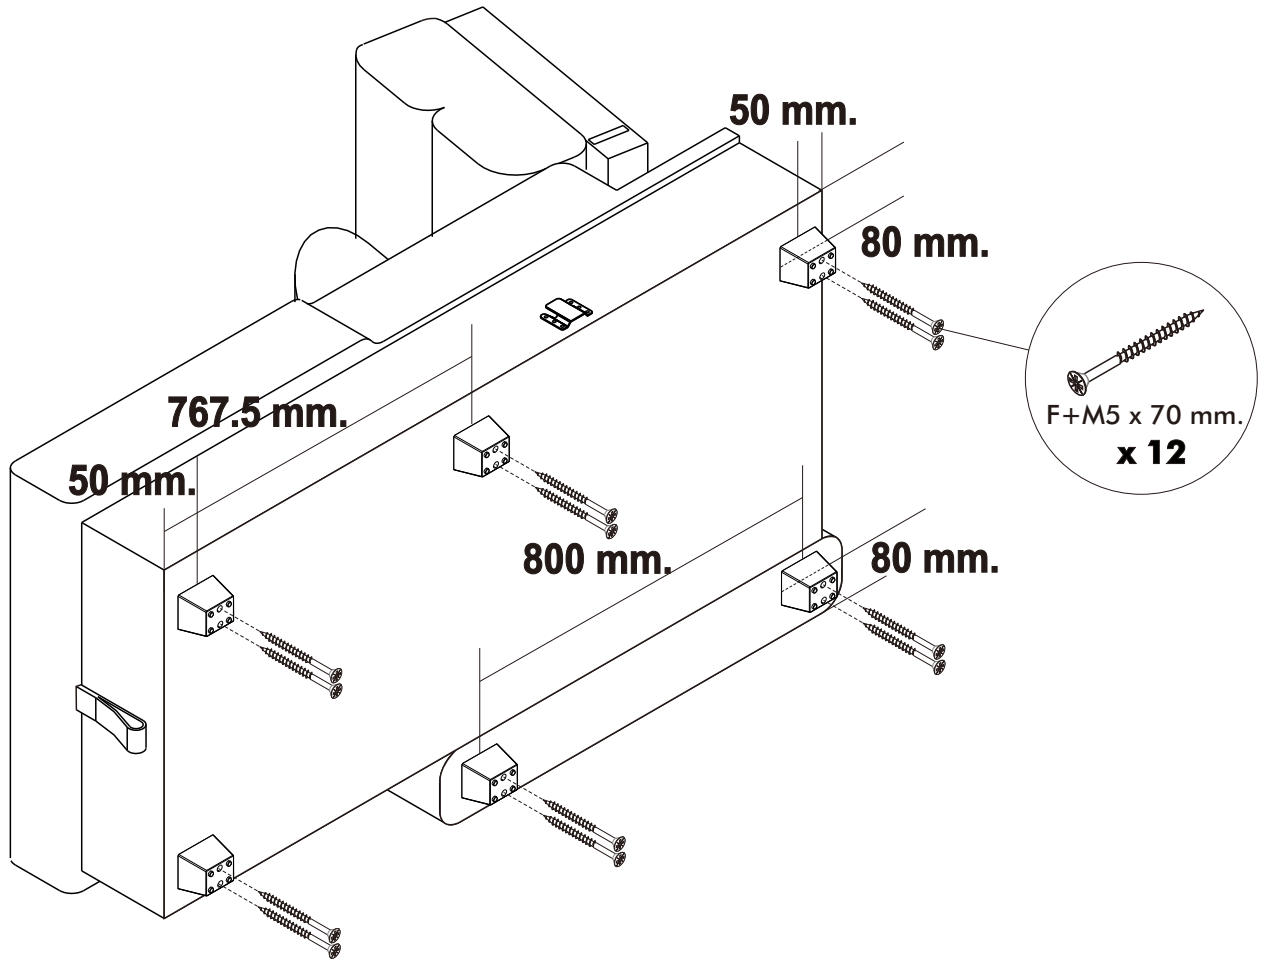

DOMITAS

Sofa PU LSH /R

HARDWARE

-BODY SET

x 8

x 2

F+M5 x 70 mm.

x 16

P+M4x20 mm.

x 8

1.

2.

3.

4.

3.

4.