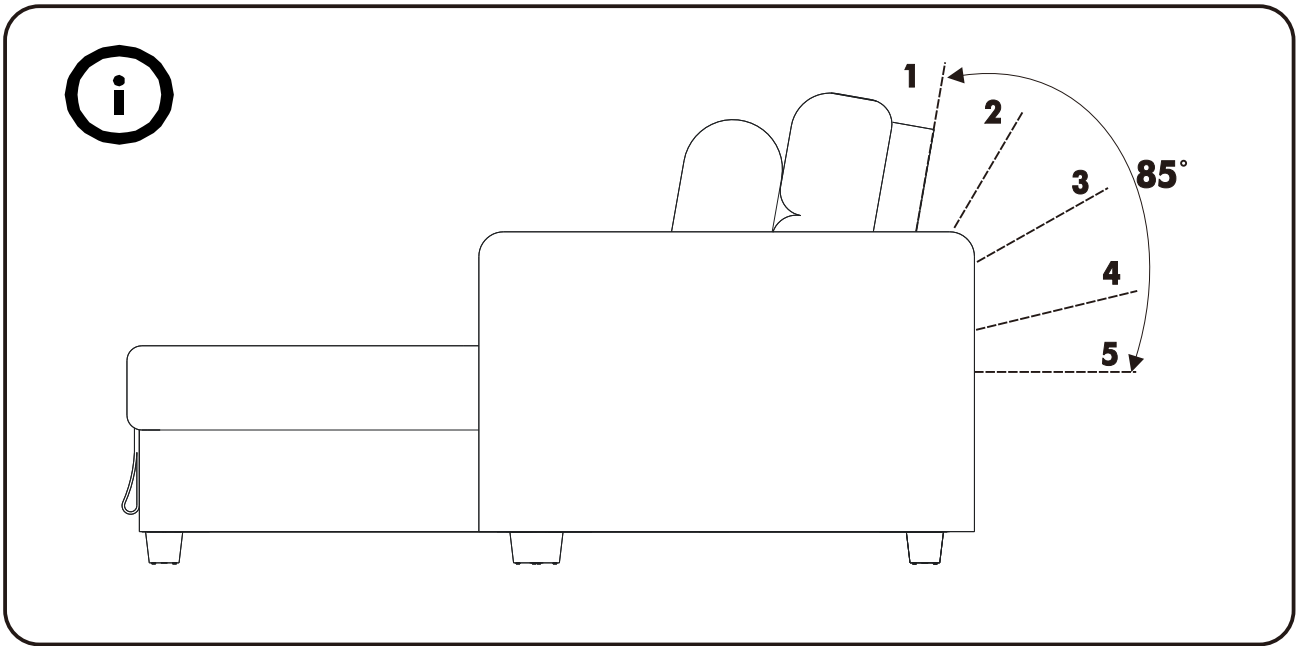

DOMITAS

Sofa PU LSH /R

HARDWARE

-BODY SET

x 8

x 2

F+M5 x 70 mm.

x 16

P+M4x20 mm.

x 8

1.

2.

3.

4.

3.

4.