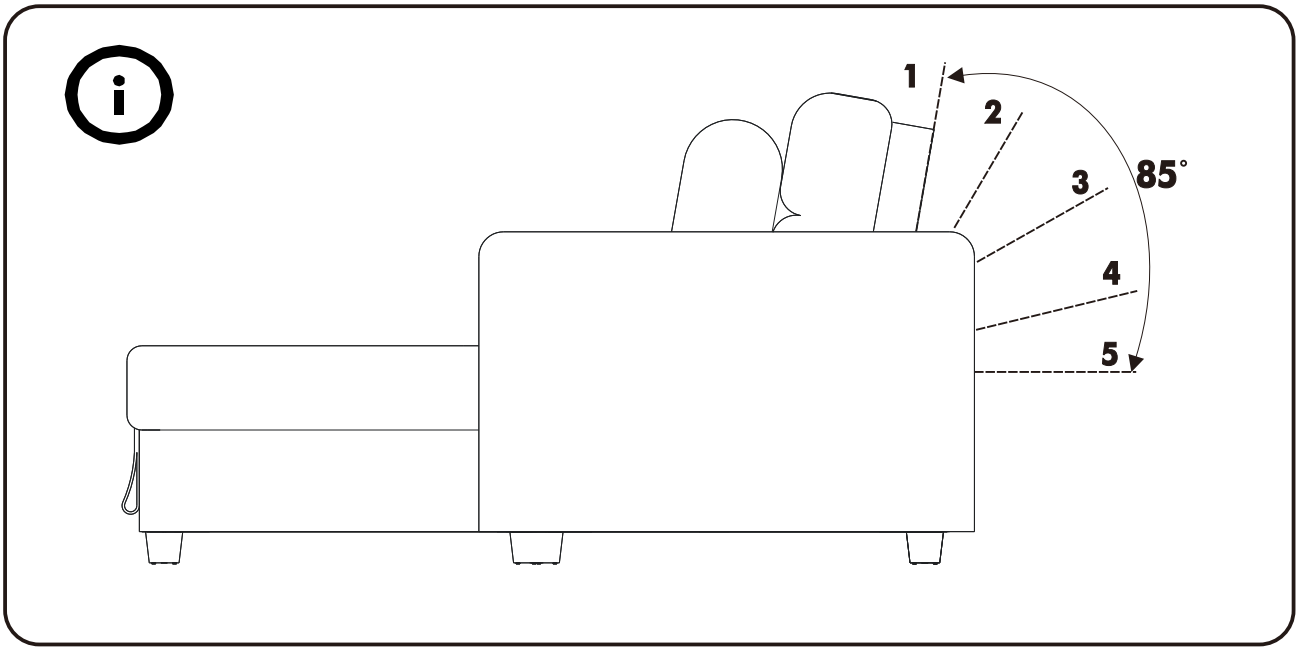

DOMITAS

Sofa PU LSH /L

HARDWARE

-BODY SET

x 8

x 2

F+M5 x 70 mm.

x 16

P+M4x20 mm.

x 8

1.

2.

3.

4.

3.

4.