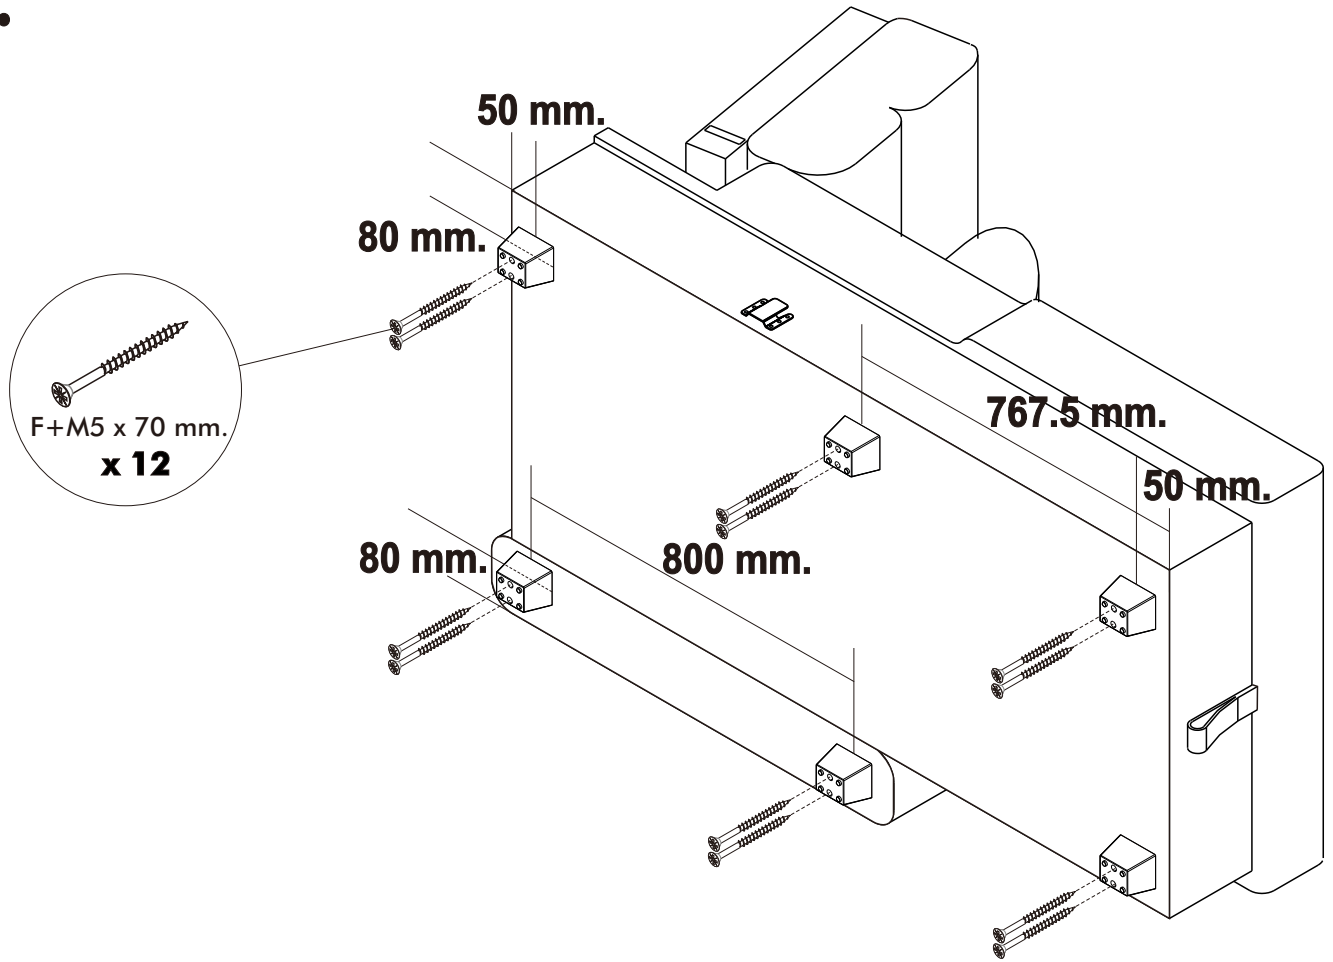

DOMITAS

Sofa PU LSH /L

HARDWARE

-BODY SET

x 8

x 2

F+M5 x 70 mm.

x 16

P+M4x20 mm.

x 8

1.

2.

3.

4.

3.

4.