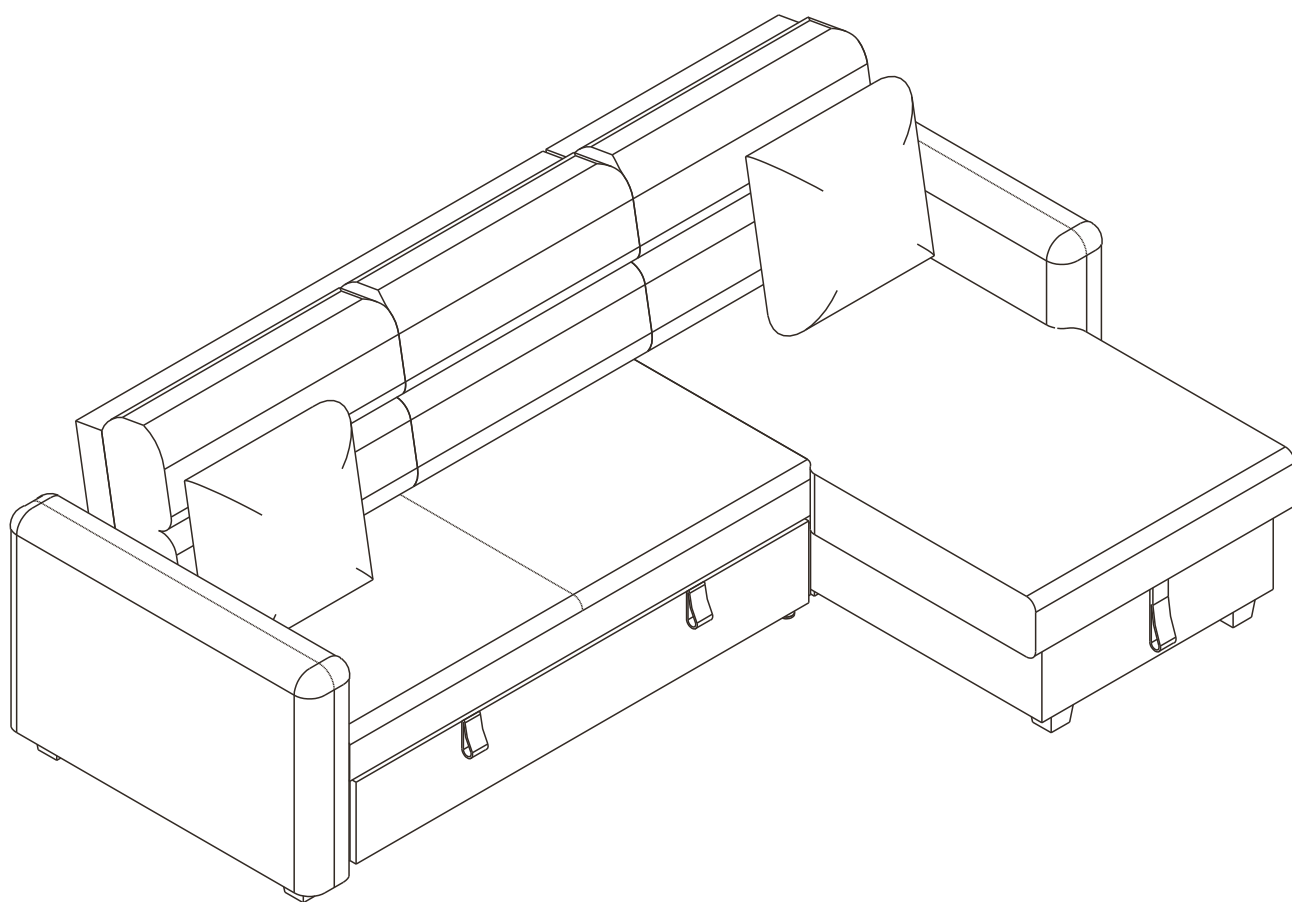

DOMITAS

Sofa PU LSH /L

HARDWARE

-BODY SET

x 8

x 2

F+M5 x 70 mm.

x 16

P+M4x20 mm.

x 8

1.

2.

3.

4.

3.

4.