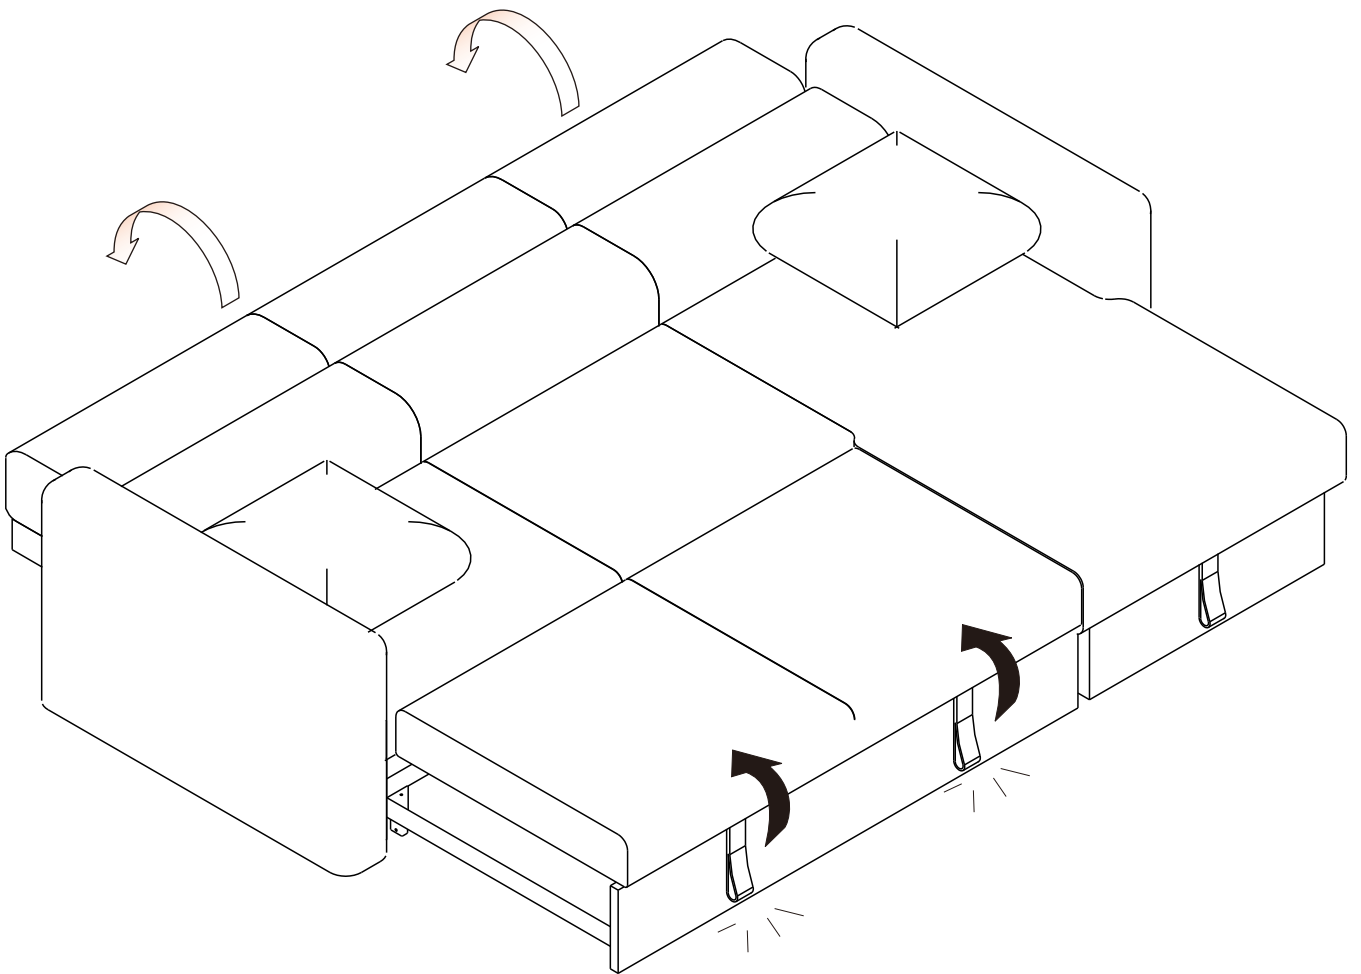

DOMITAS

Sofa PU LSH /L

HARDWARE

-BODY SET

x 8

x 2

F+M5 x 70 mm.

x 16

P+M4x20 mm.

x 8

1.

2.

3.

4.

3.

4.