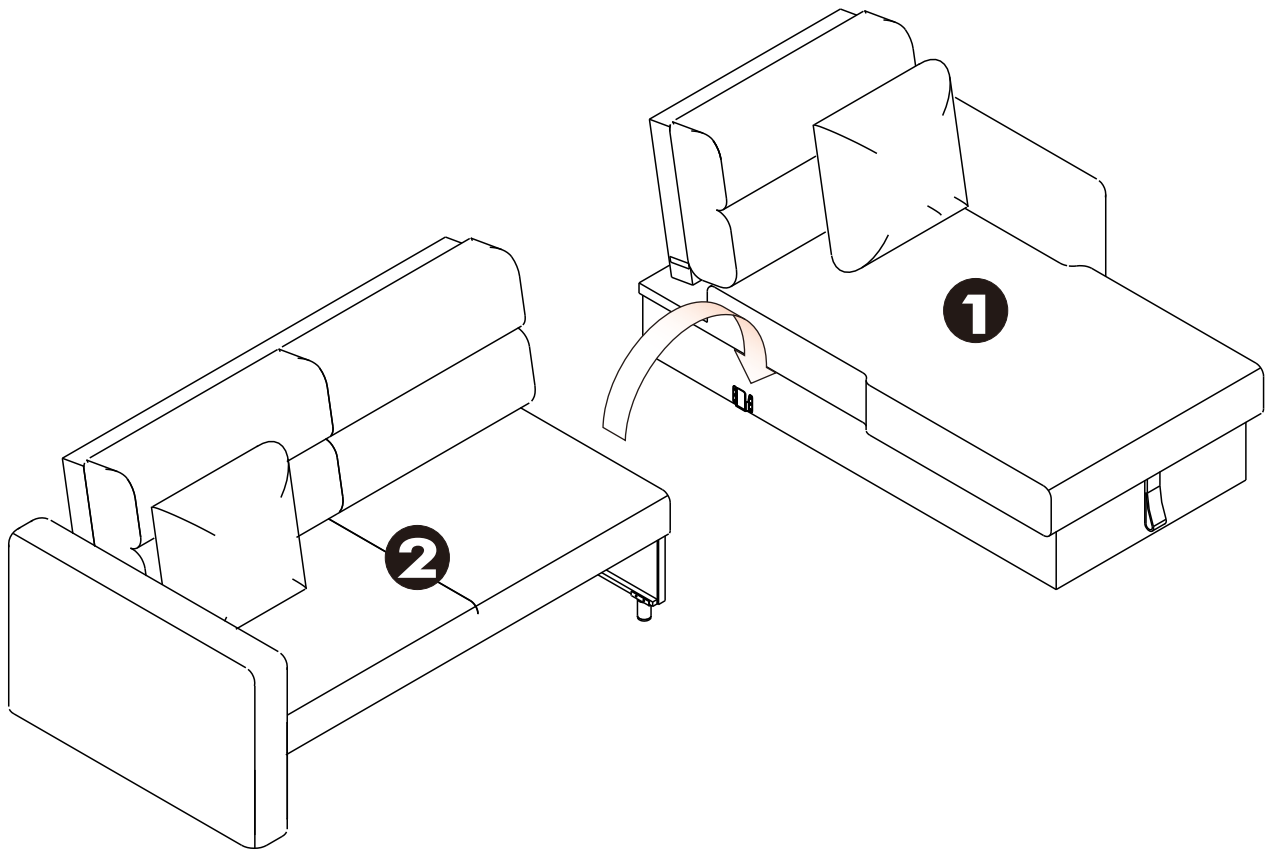

DOMITAS

Sofa PU LSH /L

HARDWARE

-BODY SET

x 8

x 2

F+M5 x 70 mm.

x 16

P+M4x20 mm.

x 8

1.

2.

3.

4.

3.

4.