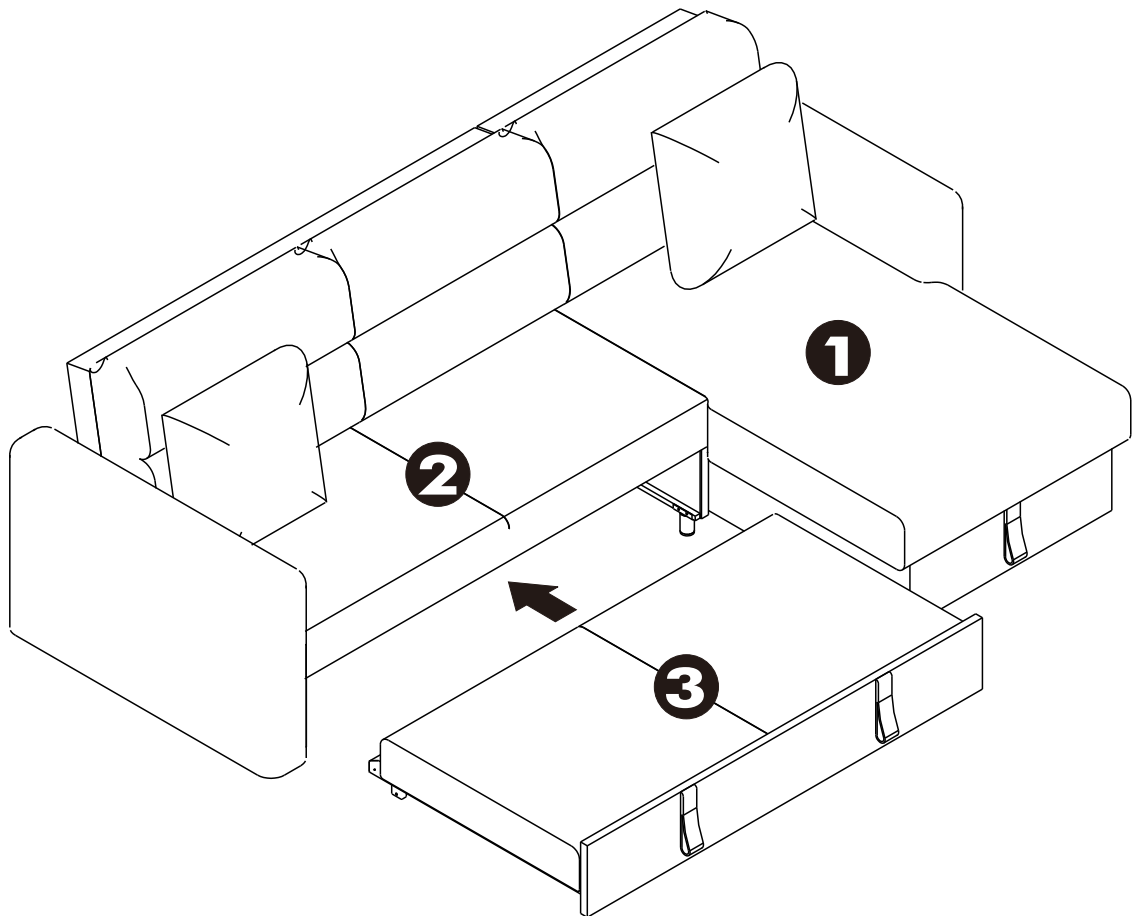

DOMITAS

Sofa PU LSH /L

HARDWARE

-BODY SET

x 8

x 2

F+M5 x 70 mm.

x 16

P+M4x20 mm.

x 8

1.

2.

3.

4.

3.

4.