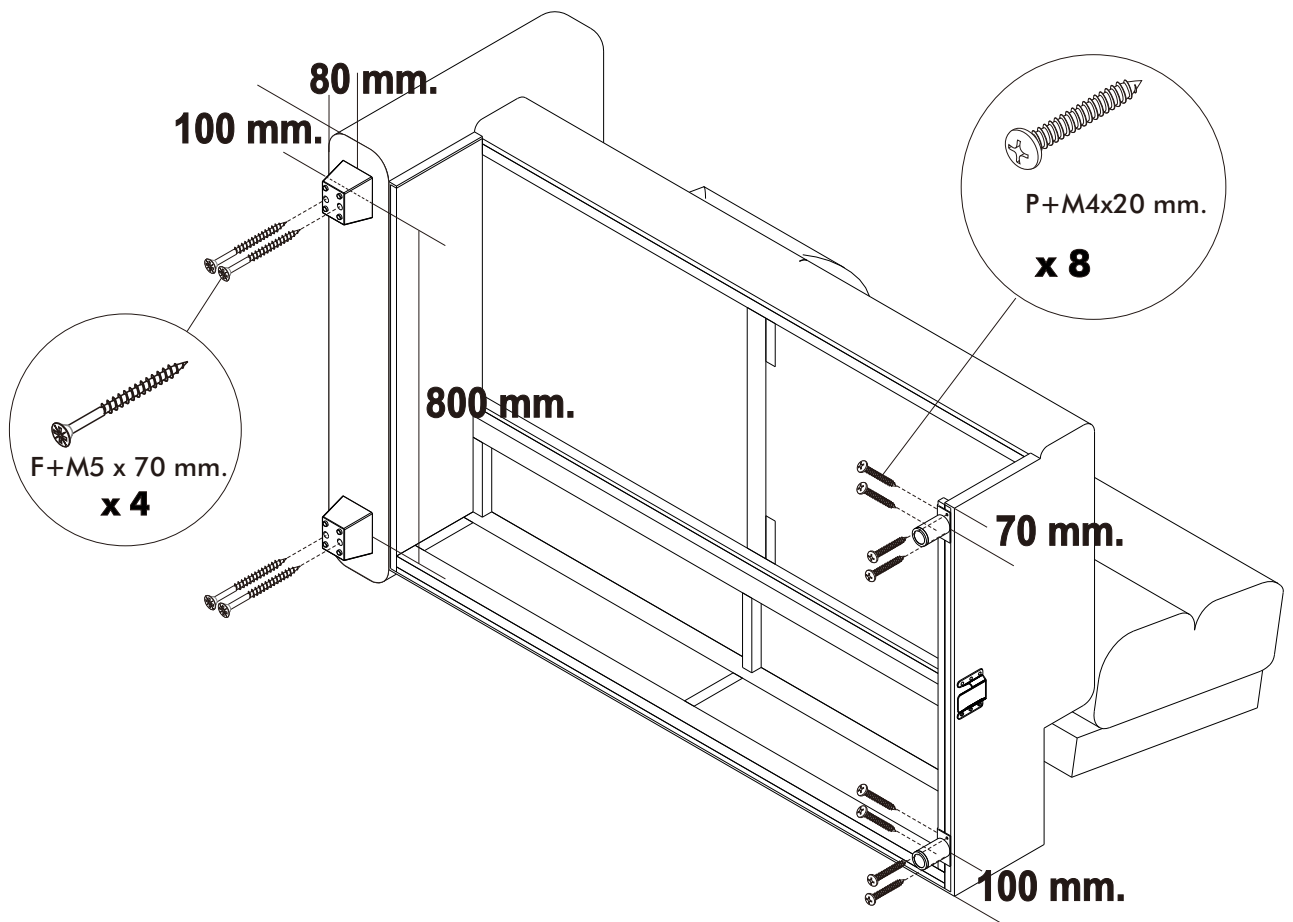

DOMITAS

Sofa PU LSH /L

HARDWARE

-BODY SET

x 8

x 2

F+M5 x 70 mm.

x 16

P+M4x20 mm.

x 8

1.

2.

3.

4.

3.

4.