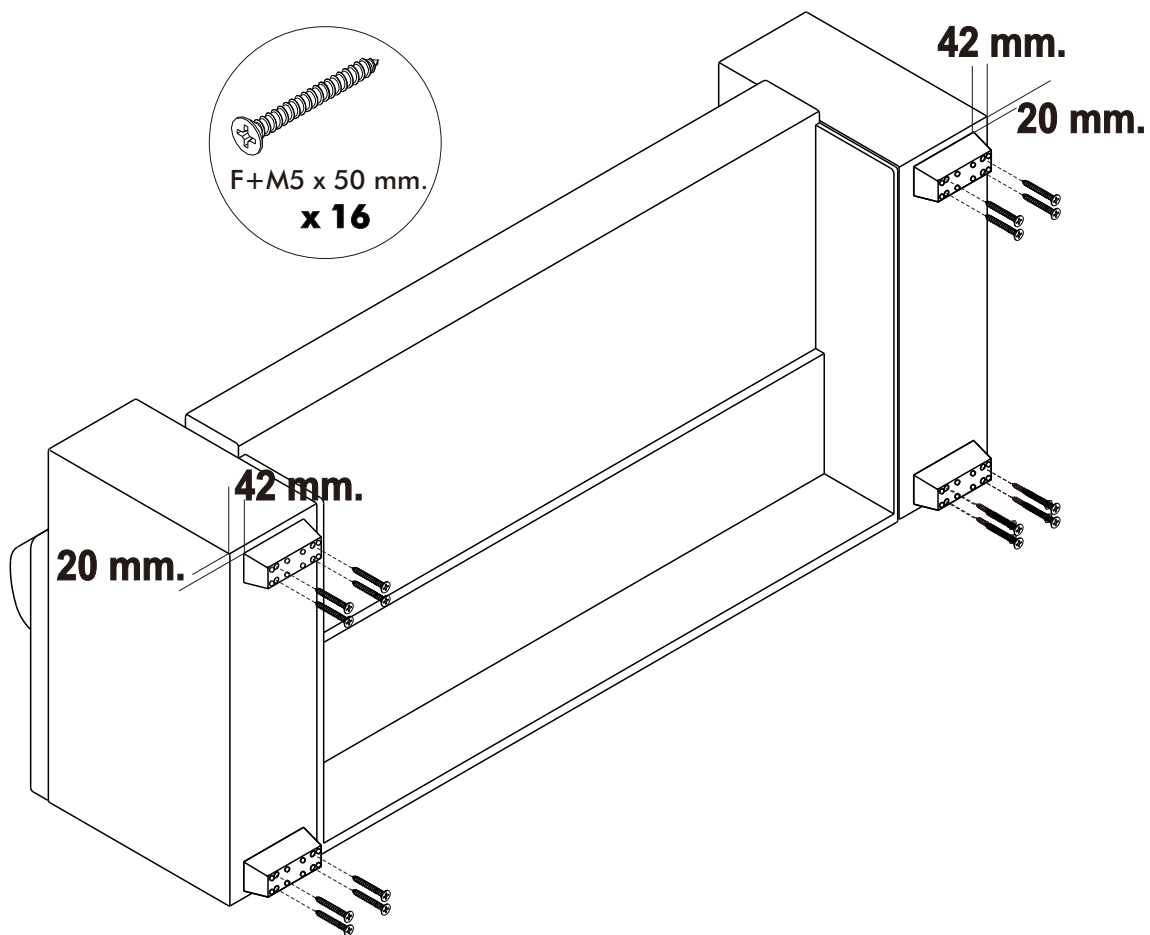

DOMITOP

Fabric sofa bed2/S

HARDWARE

-BODY SET

x 4

F+M5 x 50 mm.

x 16

1.