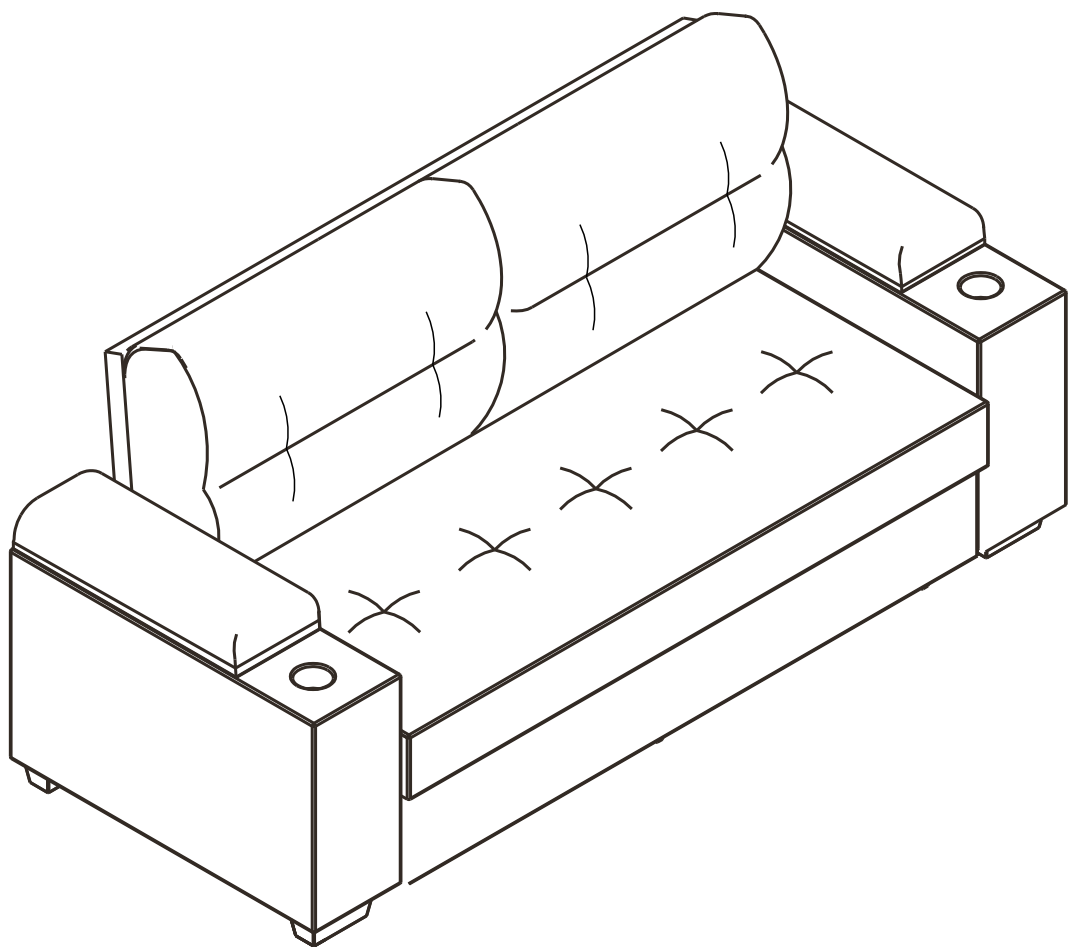

DOMITOP

Fabric sofa bed2/S

HARDWARE

-BODY SET

x 4

F+M5 x 50 mm.

x 16

1.

2.

3.