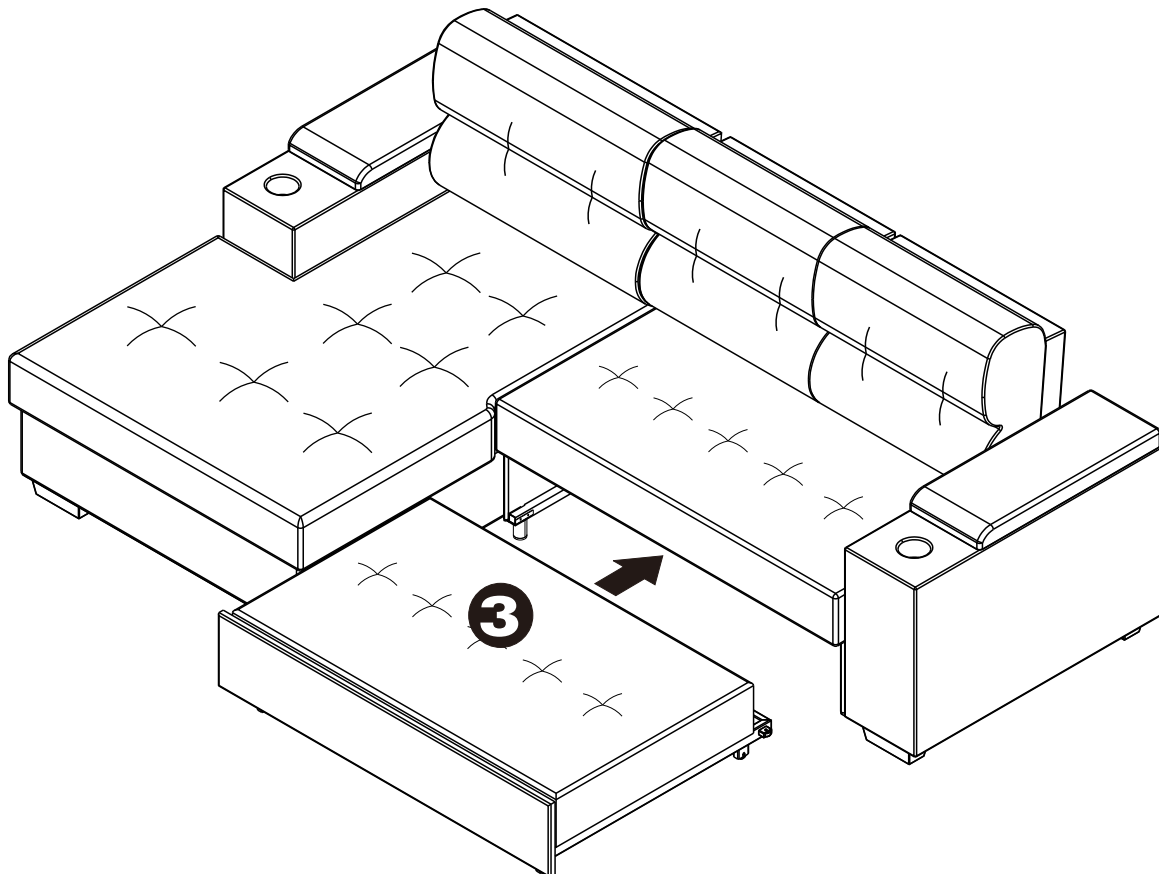

DOMITOP

FB LSH sofa bed/R

HARDWARE

-BODY SET

x 7

x 2

F+M5 x 50 mm.

x 28

P+7 x 1"mm.

x 8

1.

2.

3.

4.

3.