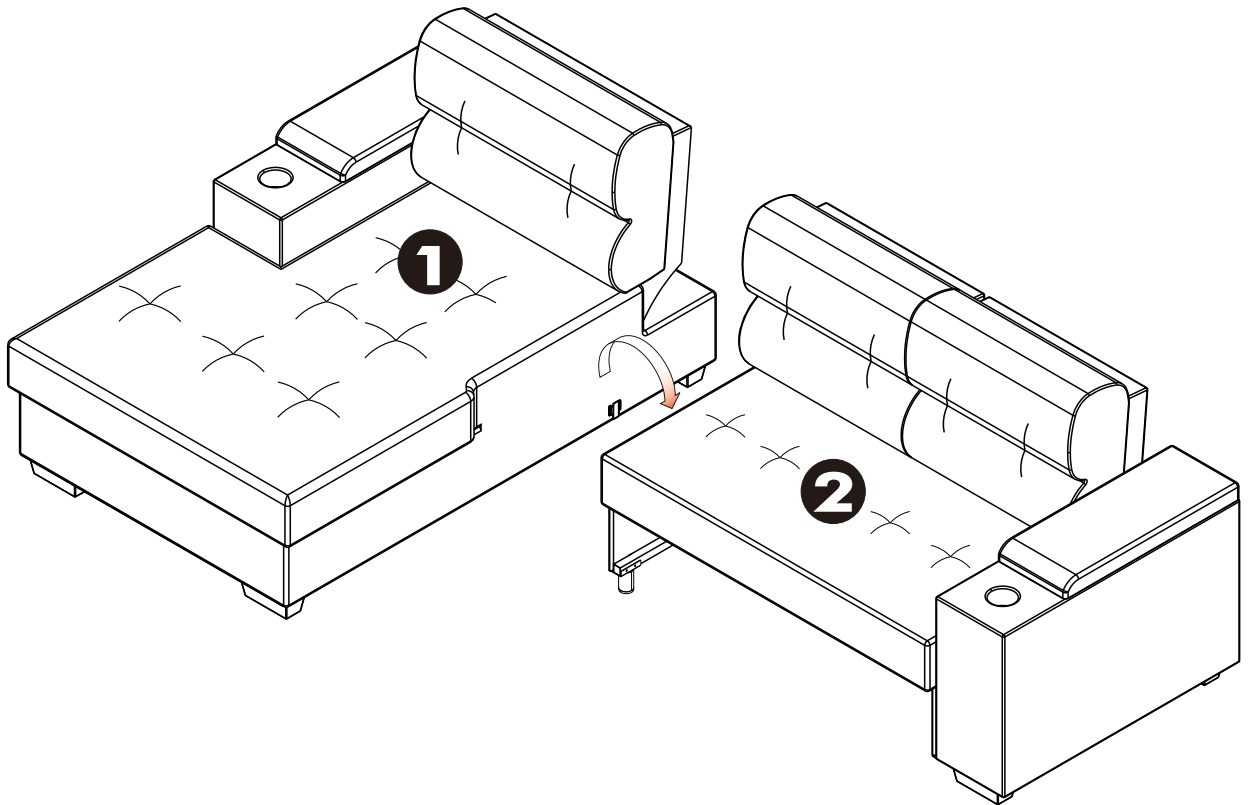

DOMITOP

FB LSH sofa bed/R

HARDWARE

-BODY SET

x 7

x 2

F+M5 x 50 mm.

x 28

P+7 x 1"mm.

x 8

1.

2.

3.

4.

3.