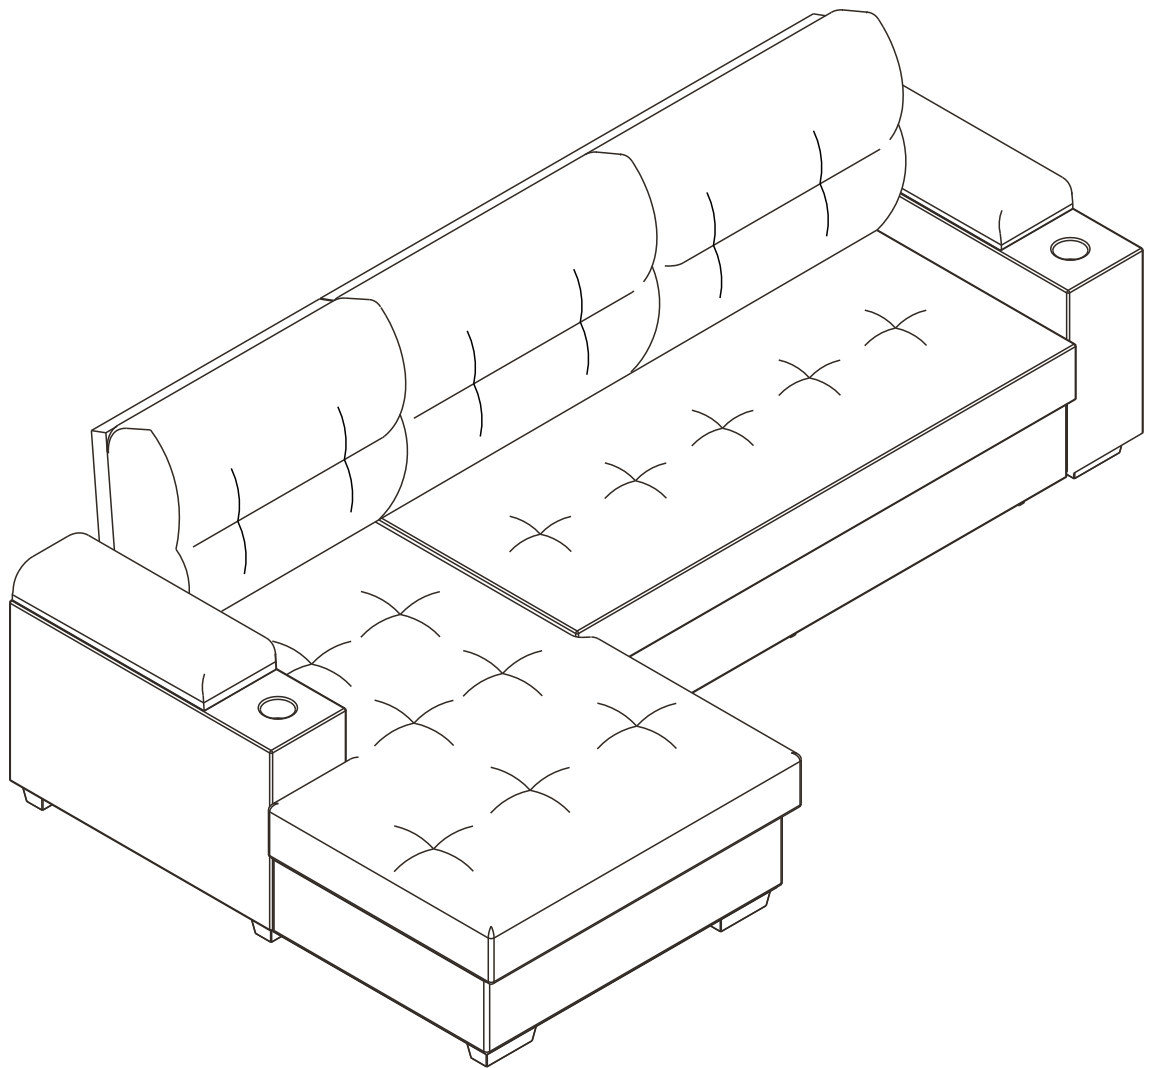

DOMITOP

FB LSH sofa bed/R

HARDWARE

-BODY SET

x 7

x 2

F+M5 x 50 mm.

x 28

P+7 x 1"mm.

x 8

1.

2.

3.

4.

3.