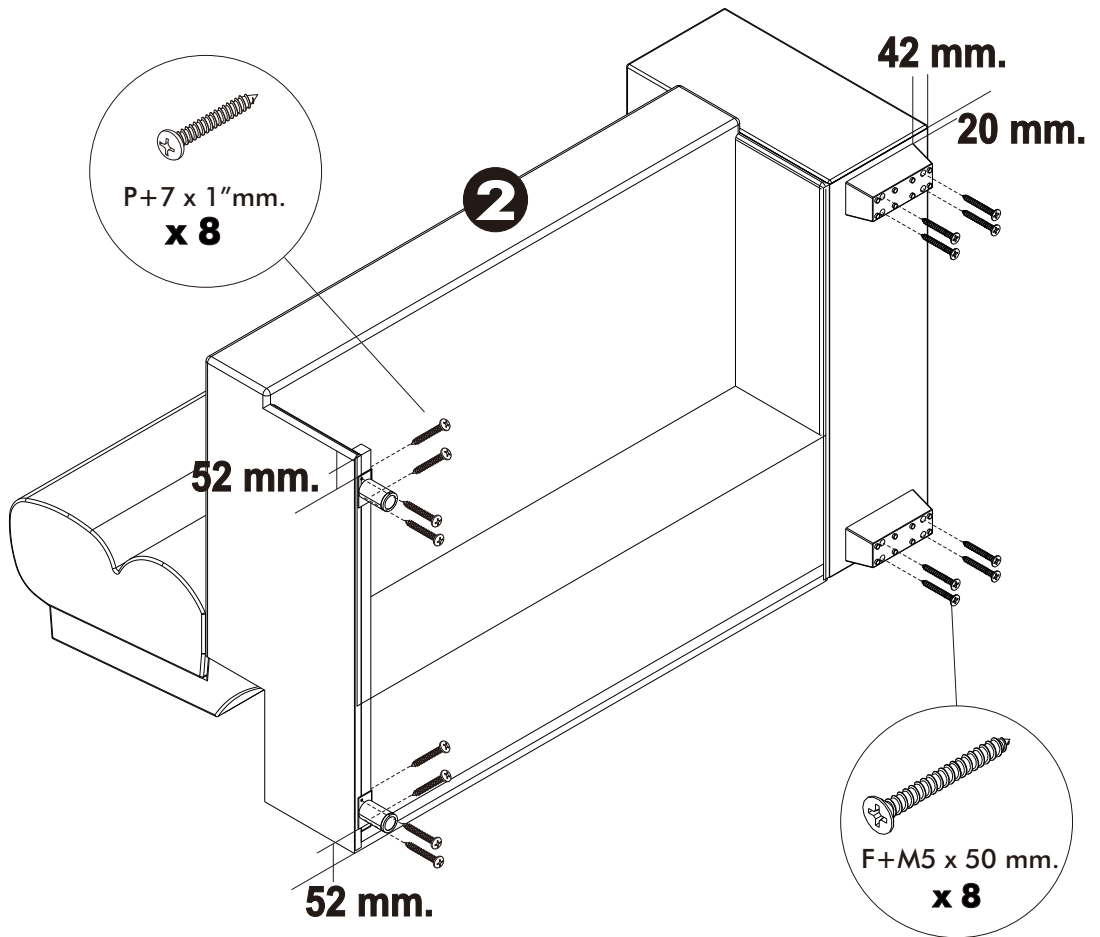

DOMITOP

FB LSH sofa bed/R

HARDWARE

-BODY SET

x 7

x 2

F+M5 x 50 mm.

x 28

P+7 x 1"mm.

x 8

1.

2.

3.

4.

3.