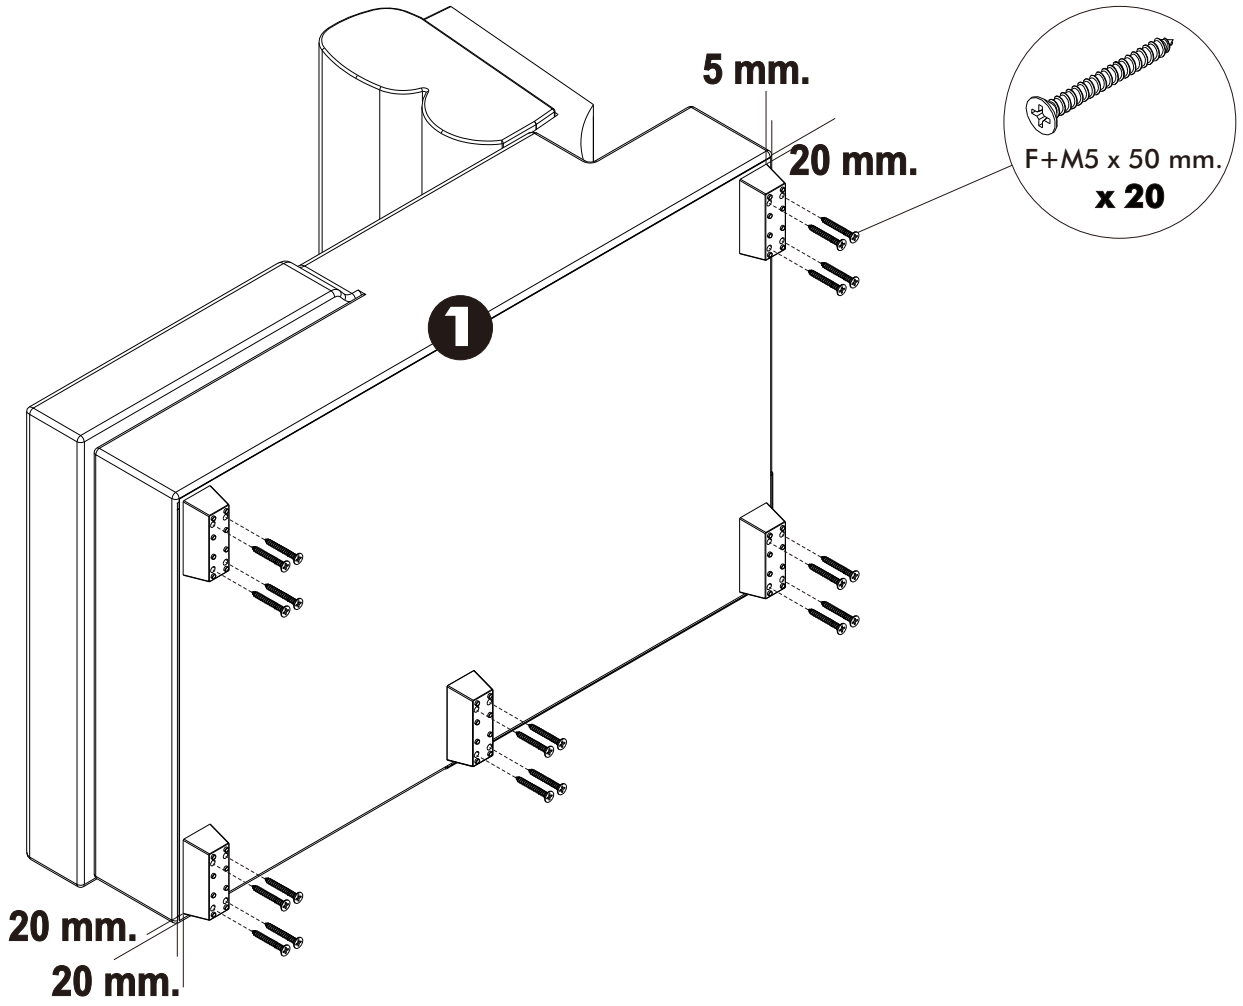

DOMITOP

FB LSH sofa bed/R

HARDWARE

-BODY SET

x 7

x 2

F+M5 x 50 mm.

x 28

P+7 x 1"mm.

x 8

1.

2.

3.

4.

3.