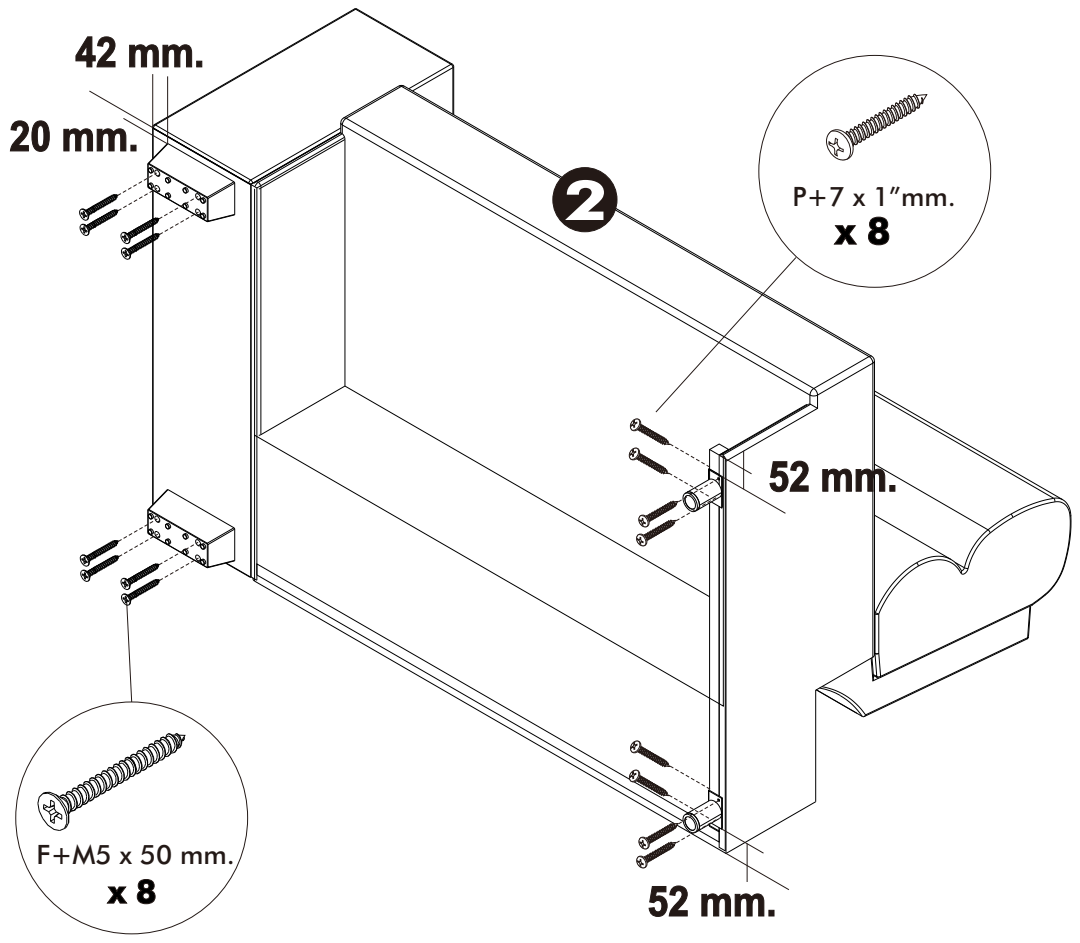

DOMITOP

FB LSH sofa bed/L

HARDWARE

-BODY SET

x 7

x 2

F+M5 x 50 mm.

x 28

P+7 x 1"mm.

x 8

1.

2.

3.

4.

3.