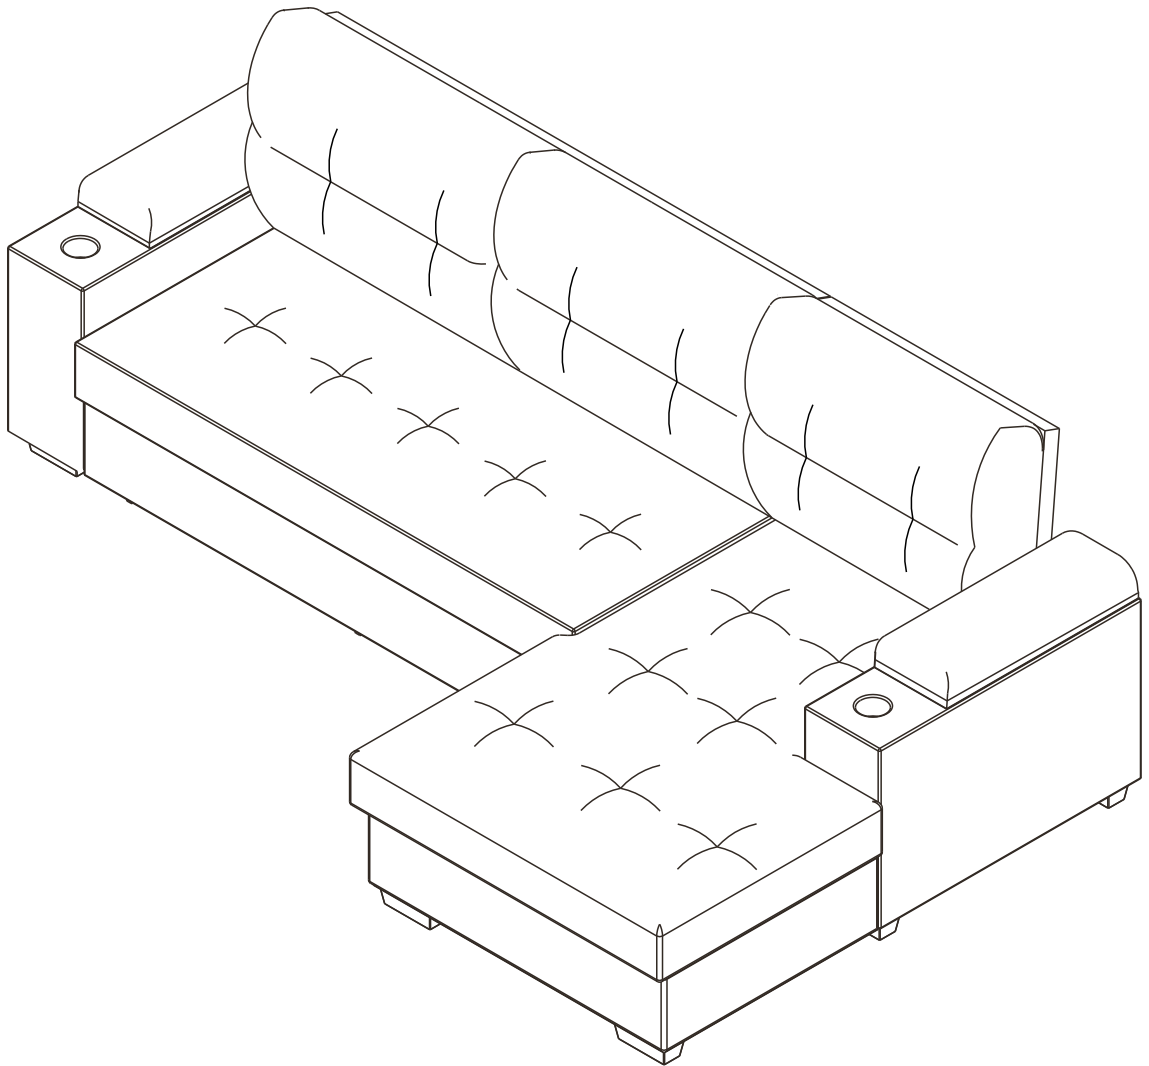

DOMITOP

FB LSH sofa bed/L

HARDWARE

-BODY SET

x 7

x 2

F+M5 x 50 mm.

x 28

P+7 x 1"mm.

x 8

1.

2.

3.

4.

3.