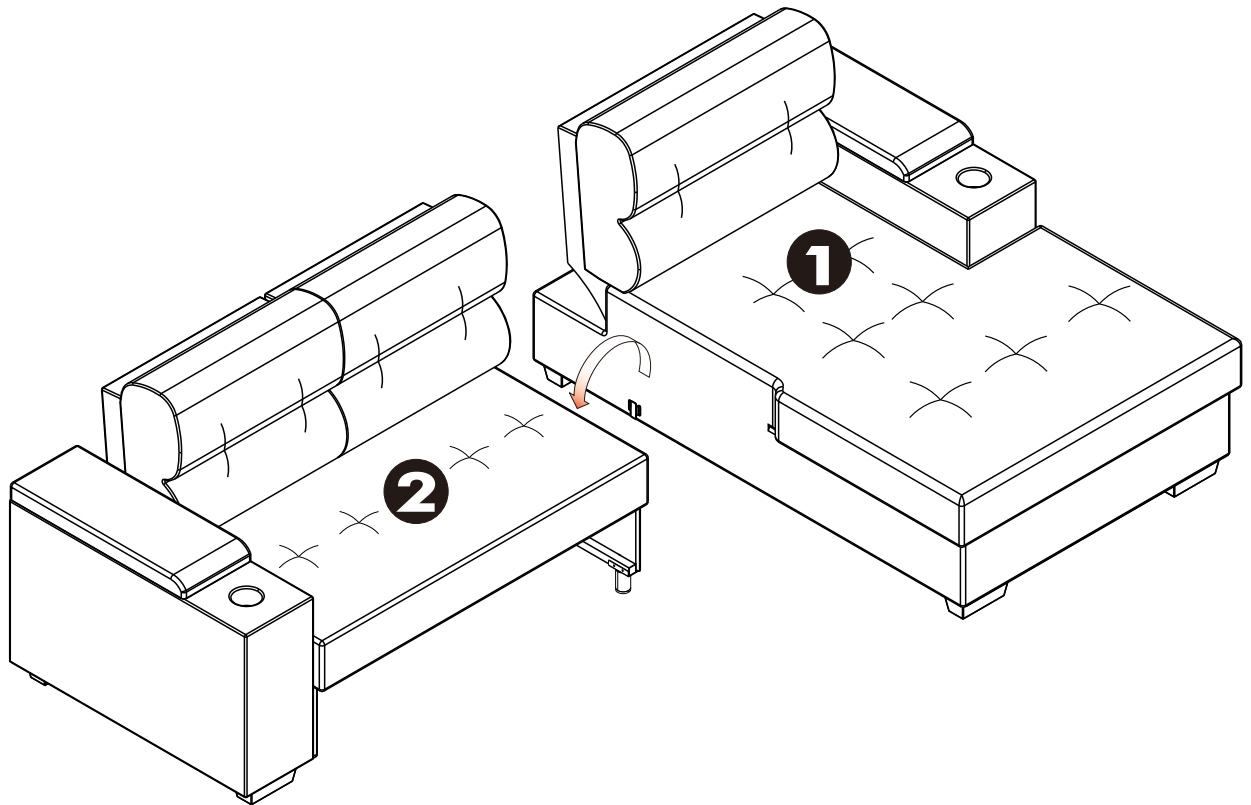

DOMITOP

FB LSH sofa bed/L

HARDWARE

-BODY SET

x 7

x 2

F+M5 x 50 mm.

x 28

P+7 x 1"mm.

x 8

1.

2.

3.

4.

3.