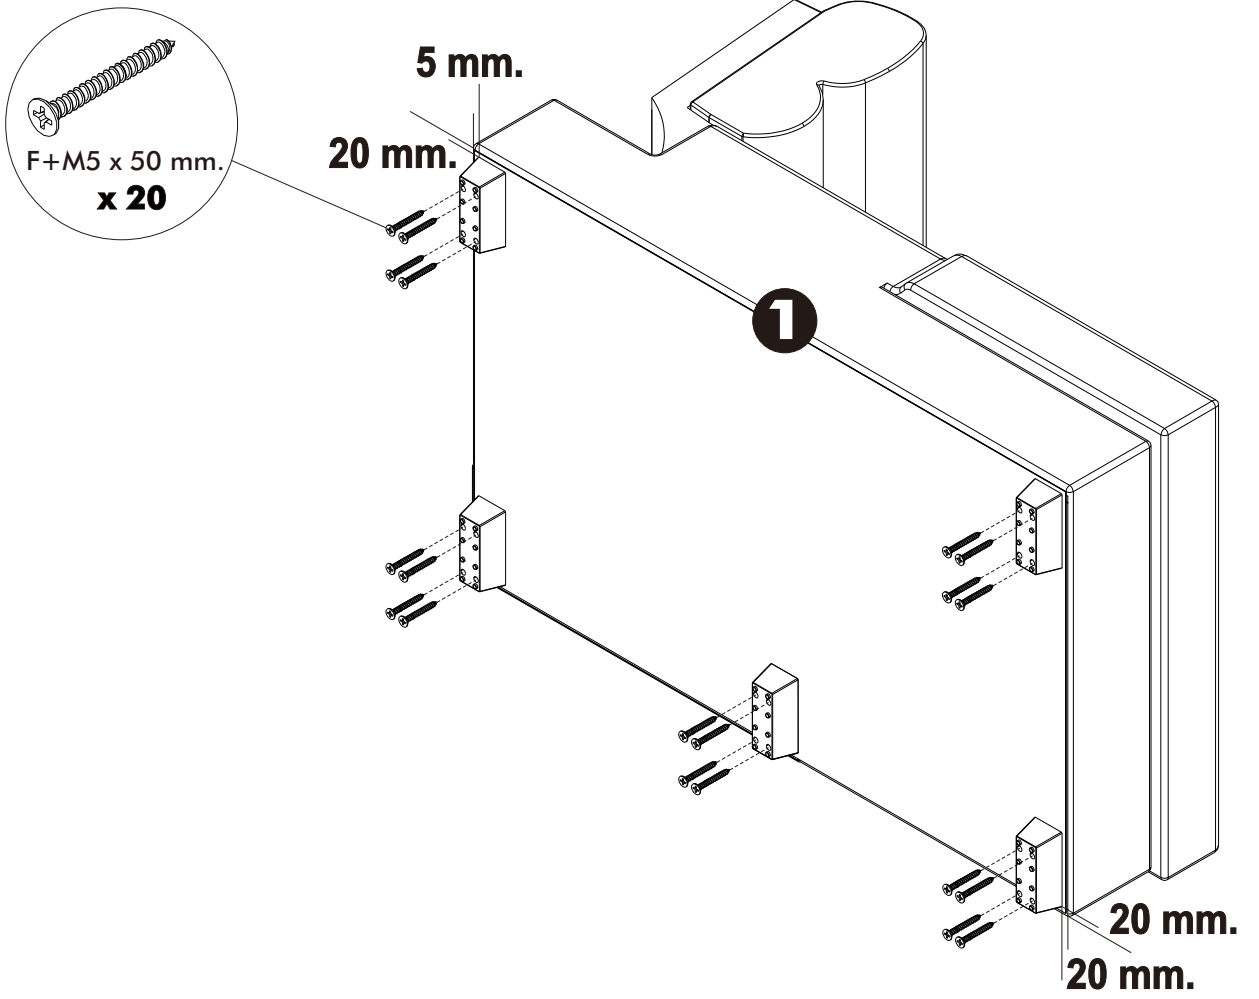

DOMITOP

FB LSH sofa bed/L

HARDWARE

-BODY SET

x 7

x 2

F+M5 x 50 mm.

x 28

P+7 x 1"mm.

x 8

1.

2.

3.

4.

3.