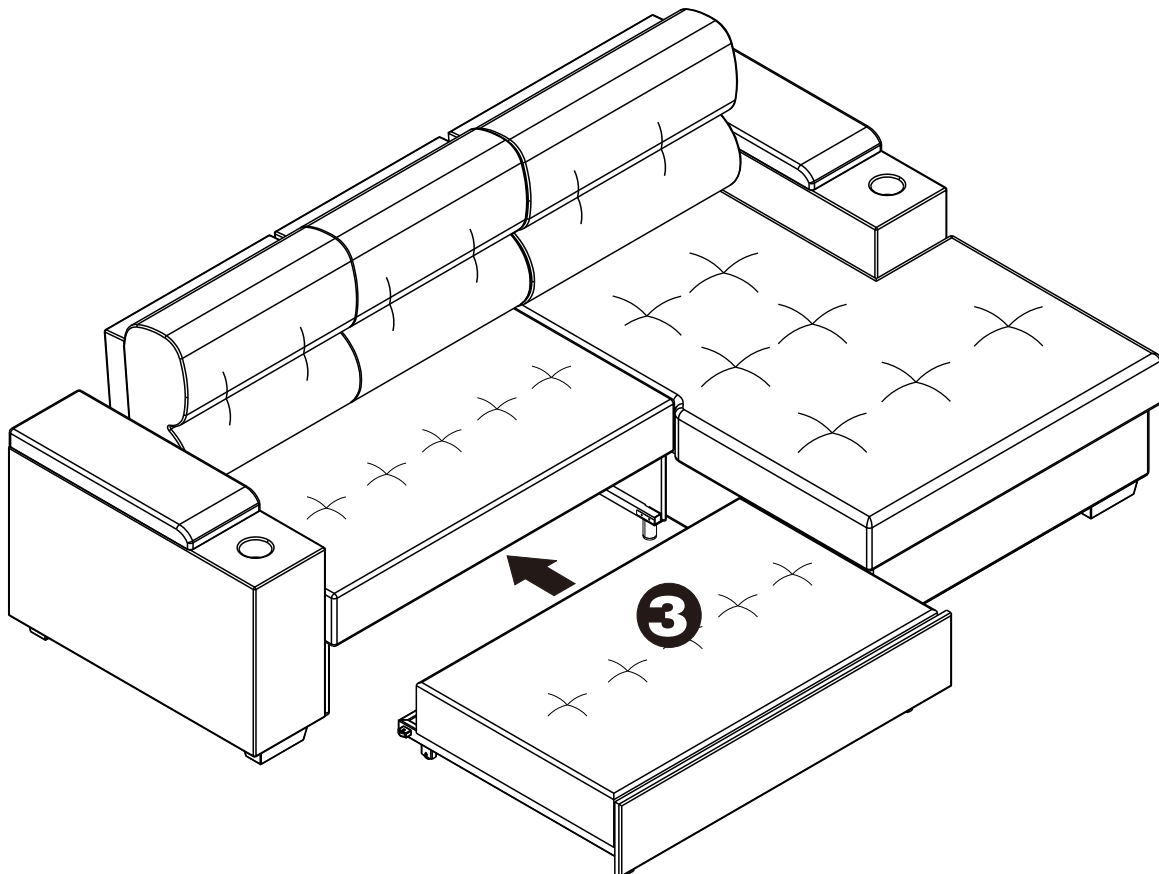

DOMITOP

FB LSH sofa bed/L

HARDWARE

-BODY SET

x 7

x 2

F+M5 x 50 mm.

x 28

P+7 x 1"mm.

x 8

1.

2.

3.

4.

3.