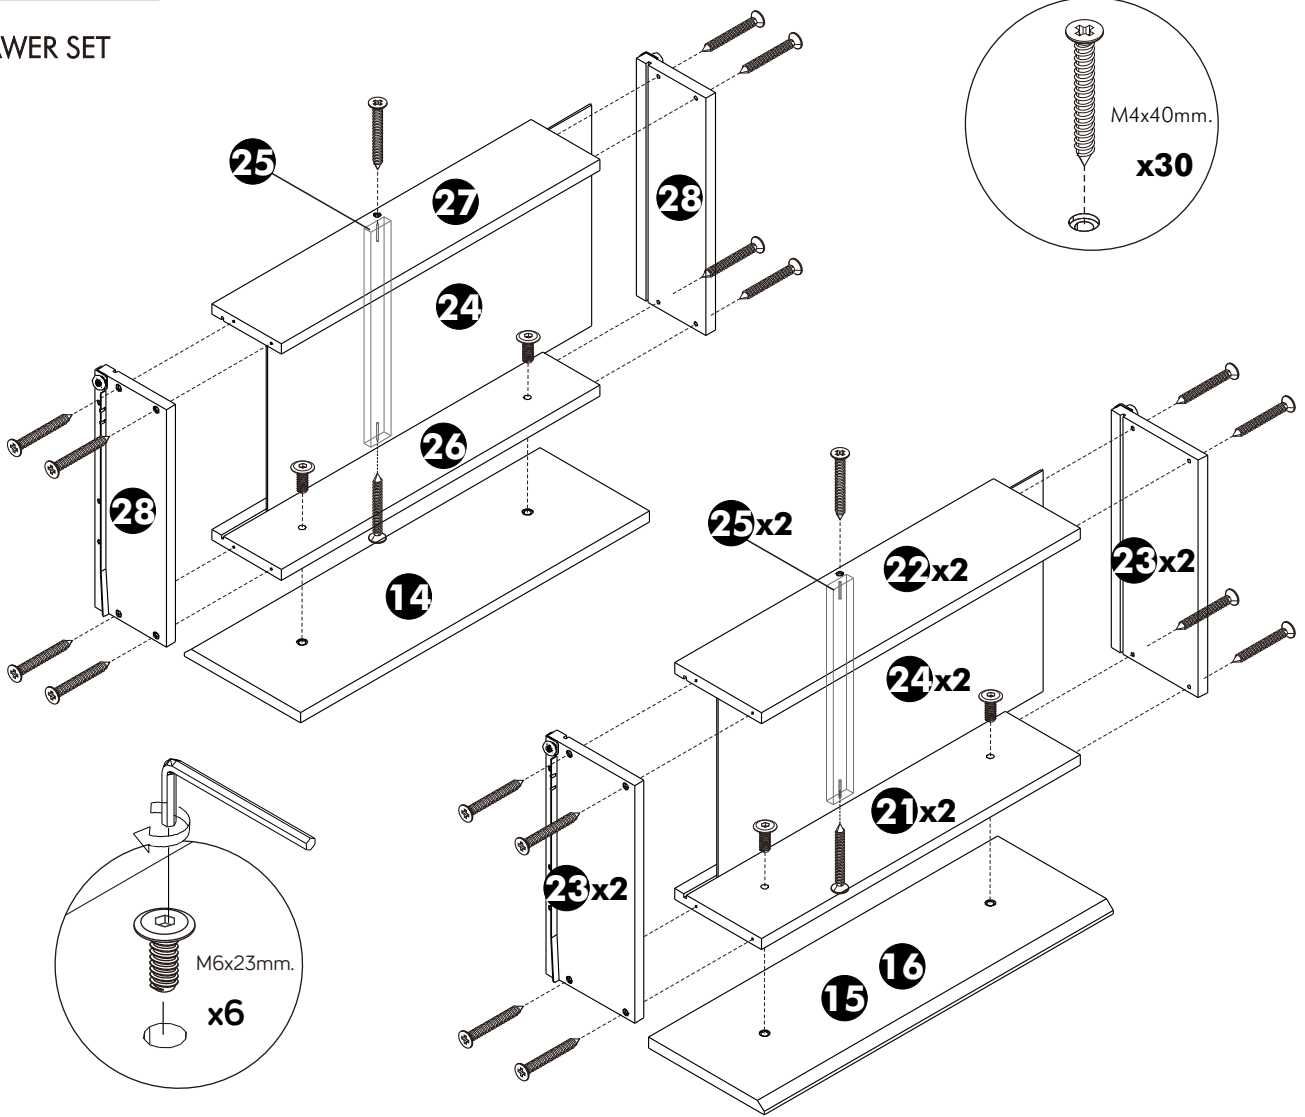

x 11

M4x45mm.

x 3

Mx5x50mm.

x 2

x 2

x 2

-DOOR SET

M3.5x13mm.

x 42

Mx4x40mm.

x 30

M6x23mm.

x 6

ASSEMBLY

-BODY SET

1.

2.

3.

4.

5.

ASSEMBLY

-DRAWER SET

ASSEMBLY

-DOOR SET

Push down to unlock

Push up to lock