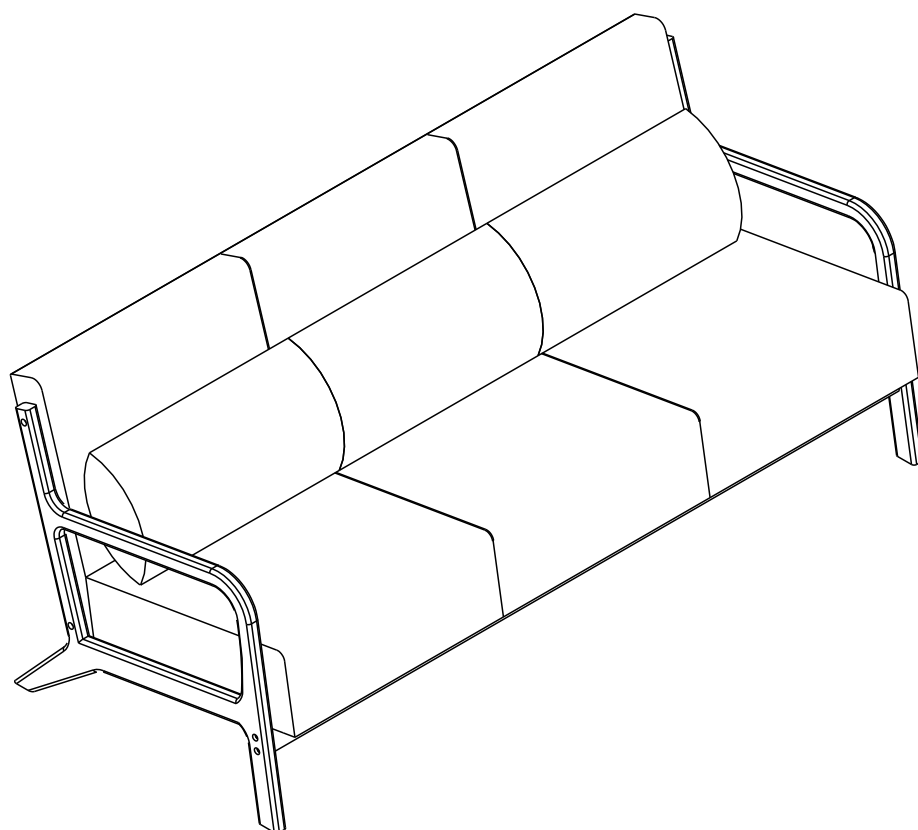

# AOMOR/L

**Sofa 3S**

# HARDWARE

-BODY SET

M4x30mm.

**x 4**

**1.**