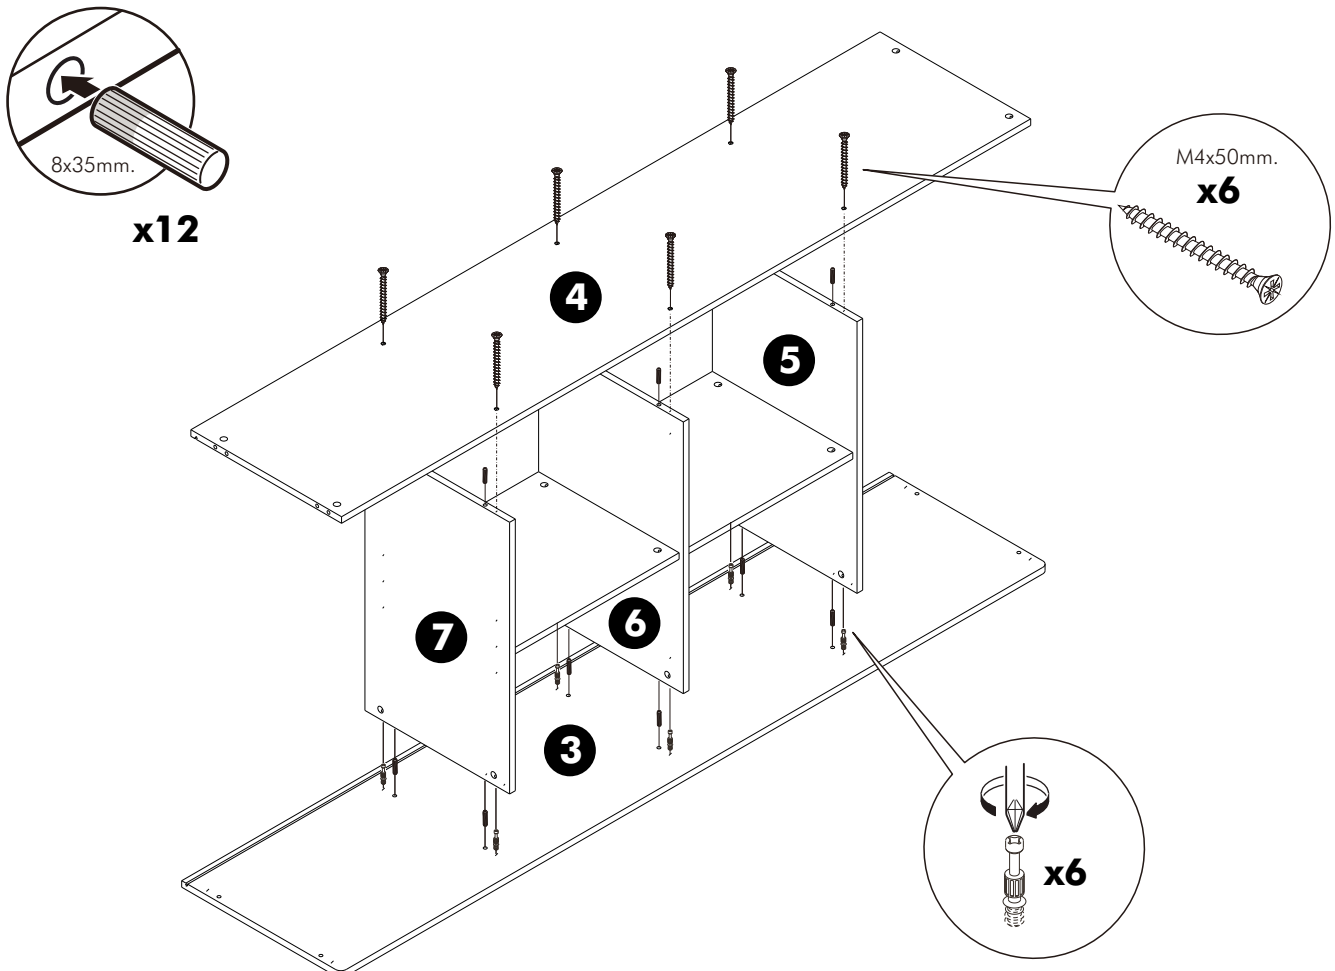

## -DOOR SET

Insert mounting

**x 4**

Half overlay

**x 4**

M4x16mm.

**x 48**

**x 8**

**x 4**

**x 4**

# ASSEMBLY

-BODY SET

1.

2.

**3.**

**4.**

**5.**

**x4/8**  
M3.5x20mm.

**x4**  
M4x16mm.

**x6**

**x6**  
M4x16mm.

**6.**

M3.5x20mm.

**x12**

**7.**

**8.**