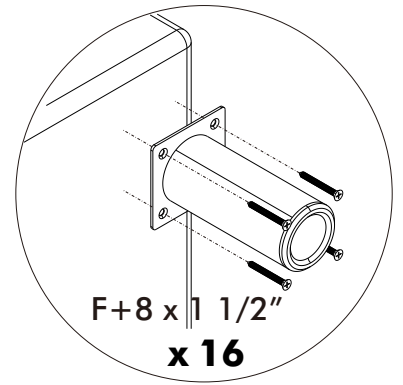

OVIRAY/L

SOFA Corner (R)

HARDWARE

F+8 x 1 1/2"

x 32

x 8

ASSEMBLY

1.