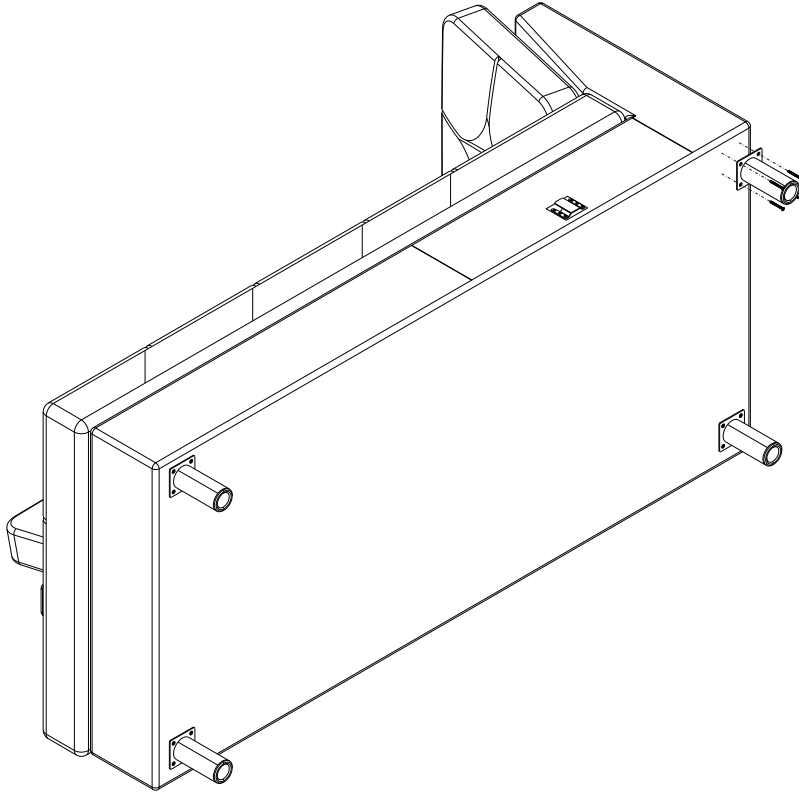

OVIRAY/L

SOFA Corner (R)

HARDWARE

F+8 x 1 1/2"

x 32

x 8

ASSEMBLY

1.