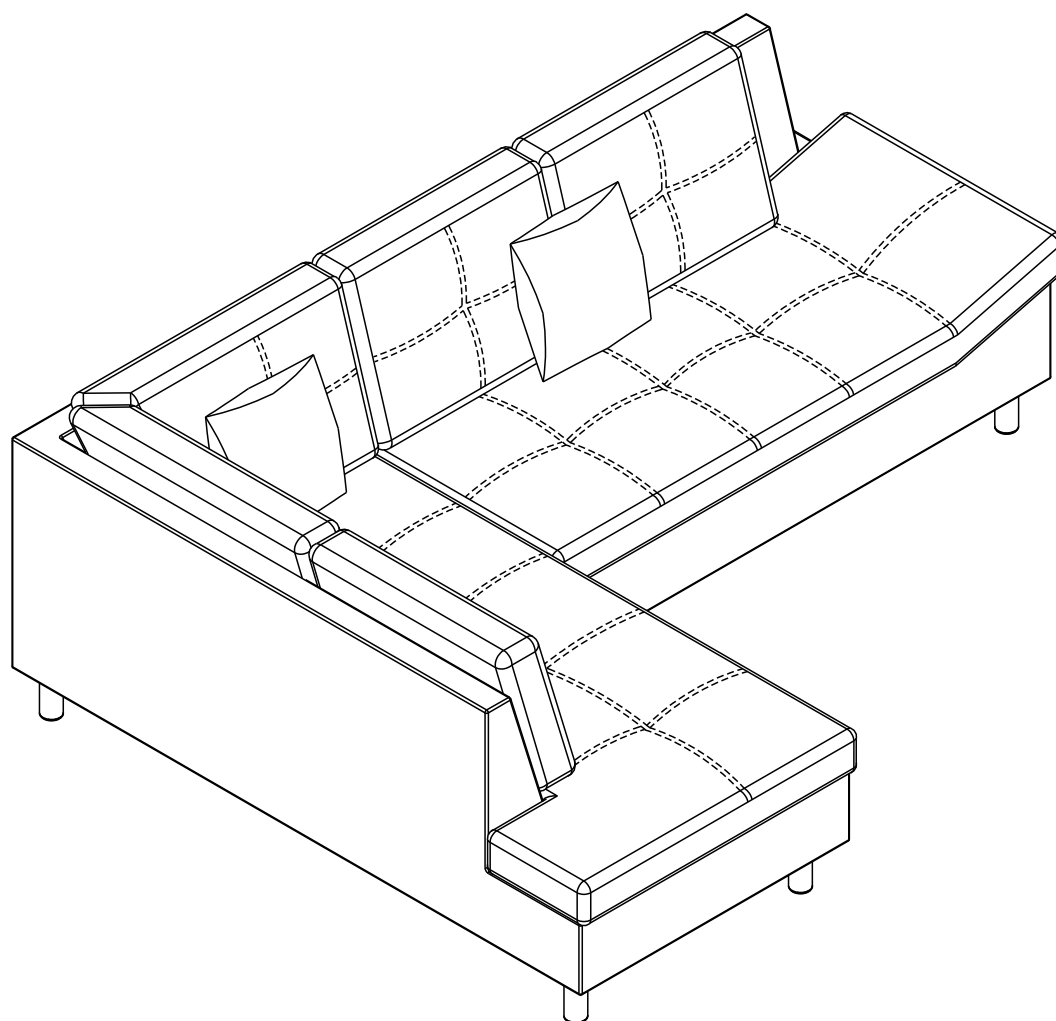

OVIRAY/L

SOFA Corner (R)

HARDWARE

F+8 x 1 1/2"

x 32

x 8

ASSEMBLY

1.

2.

3.