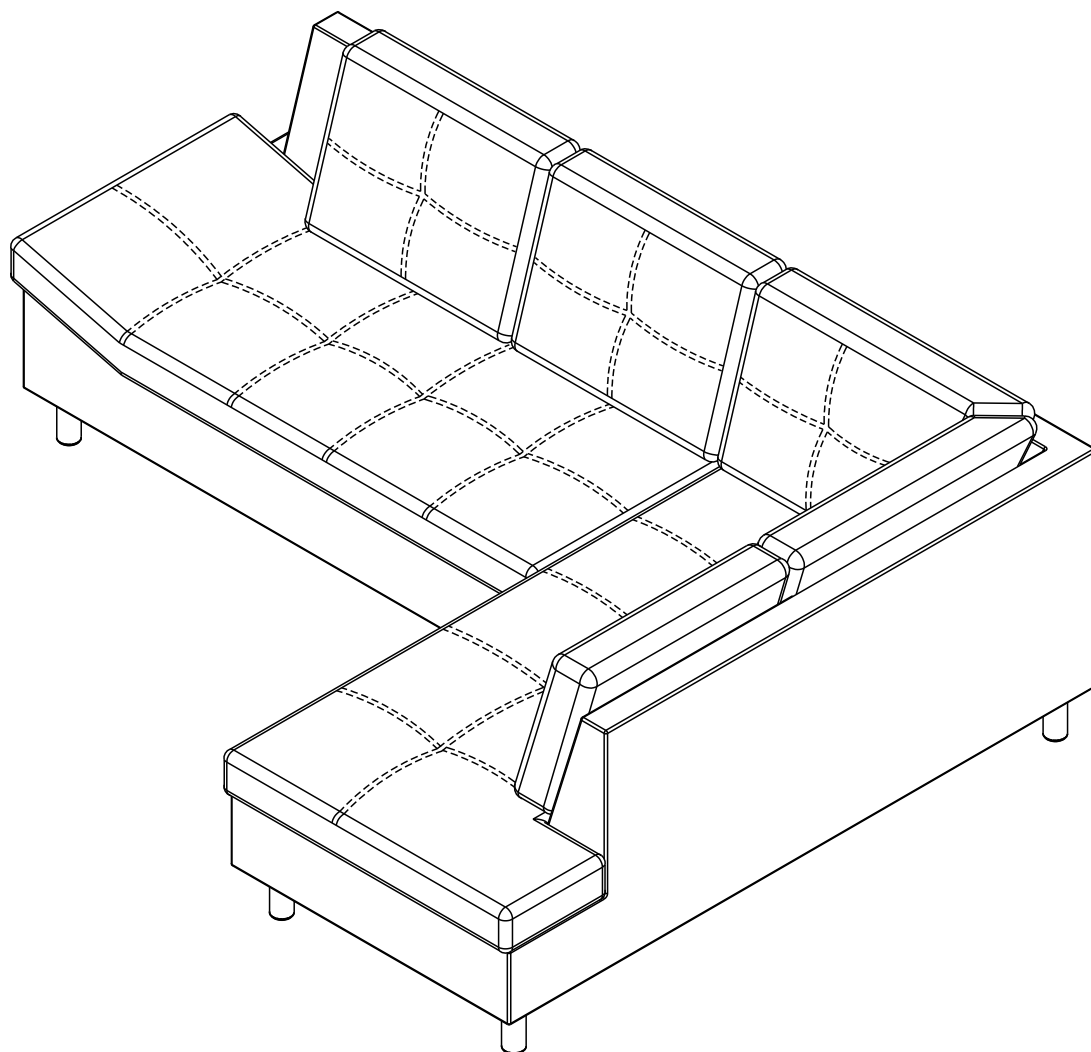

OVIRAY/L

SOFA Corner (L)

HARDWARE

F+8 x 1 1/2"

x 32

x 8

ASSEMBLY

1.

2.

3.