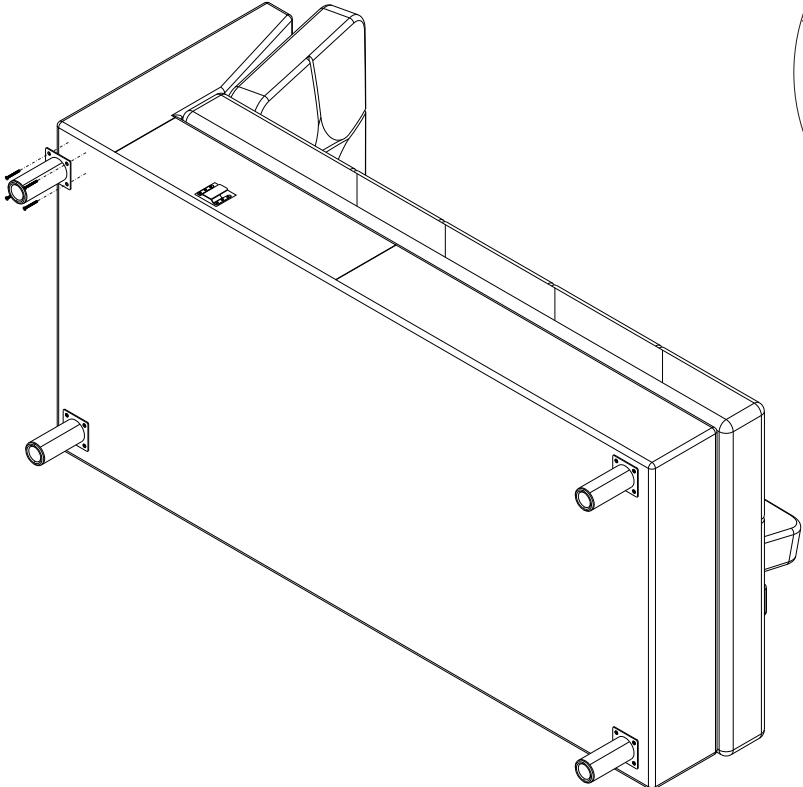

OVIRAY/L

SOFA Corner (L)

HARDWARE

F+8 x 1 1/2"

x 32

x 8

ASSEMBLY

1.