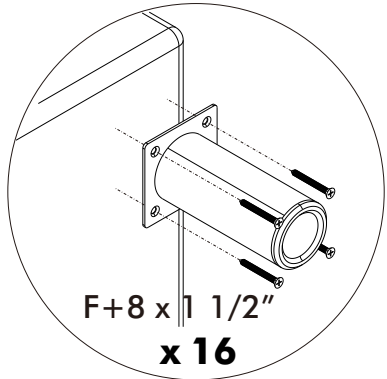

OVIRAY/L

SOFA Corner (L)

HARDWARE

F+8 x 1 1/2"

x 32

x 8

ASSEMBLY

1.