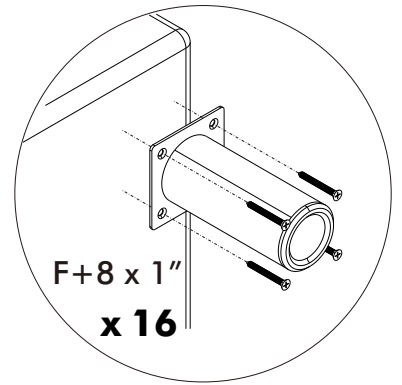

OVIRAY/L

SOFA Corner (R)

HARDWARE

F+8 x 1 1/2"

x 32

x 8

ASSEMBLY

1.