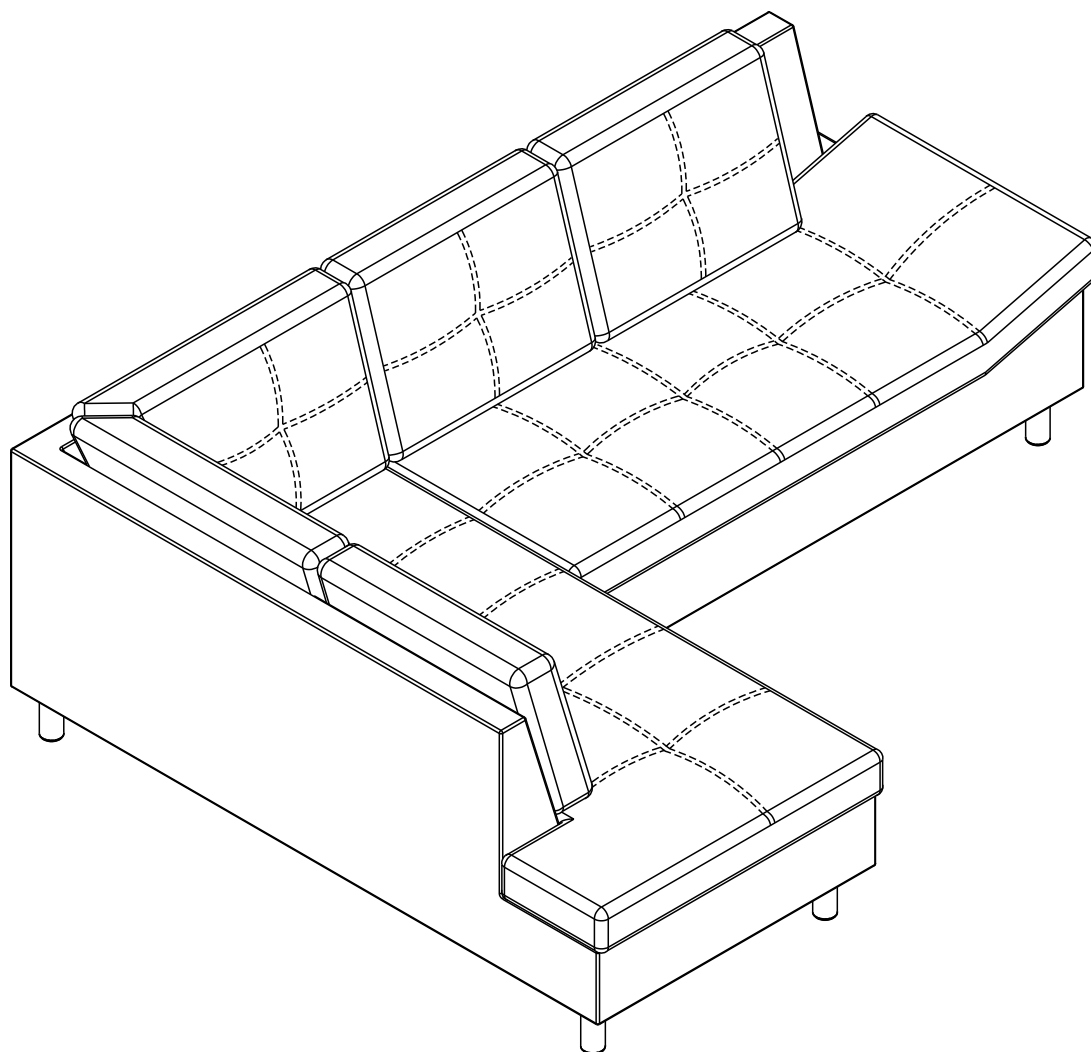

OVIRAY/L

SOFA Corner (R)

HARDWARE

F+8 x 1 1/2"

x 32

x 8

ASSEMBLY

1.

2.

3.