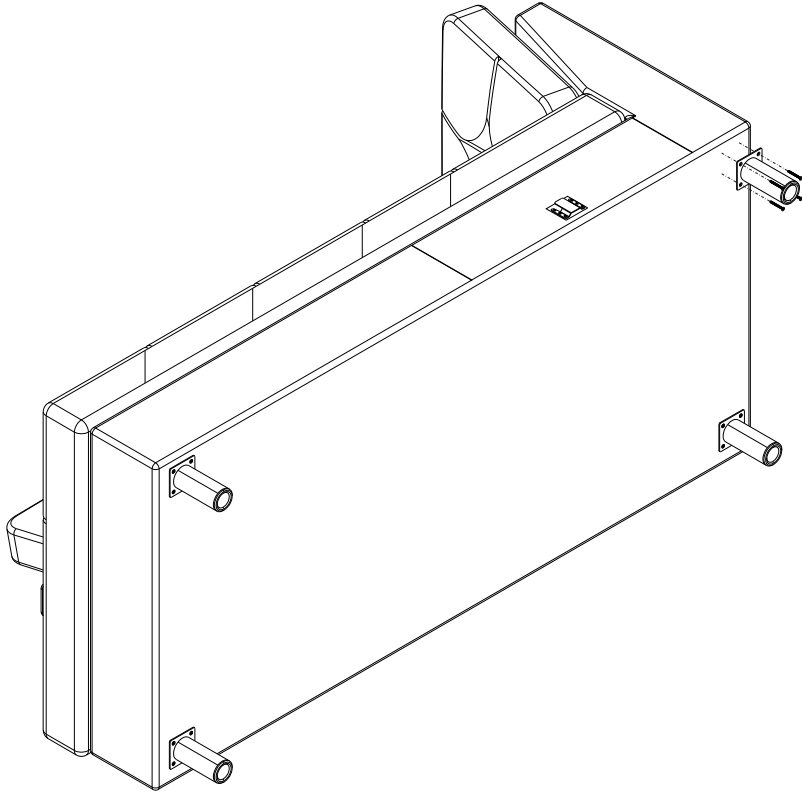

OVIRAY/L

SOFA Corner (R)

HARDWARE

F+8 x 1 1/2"

x 32

x 8

ASSEMBLY

1.