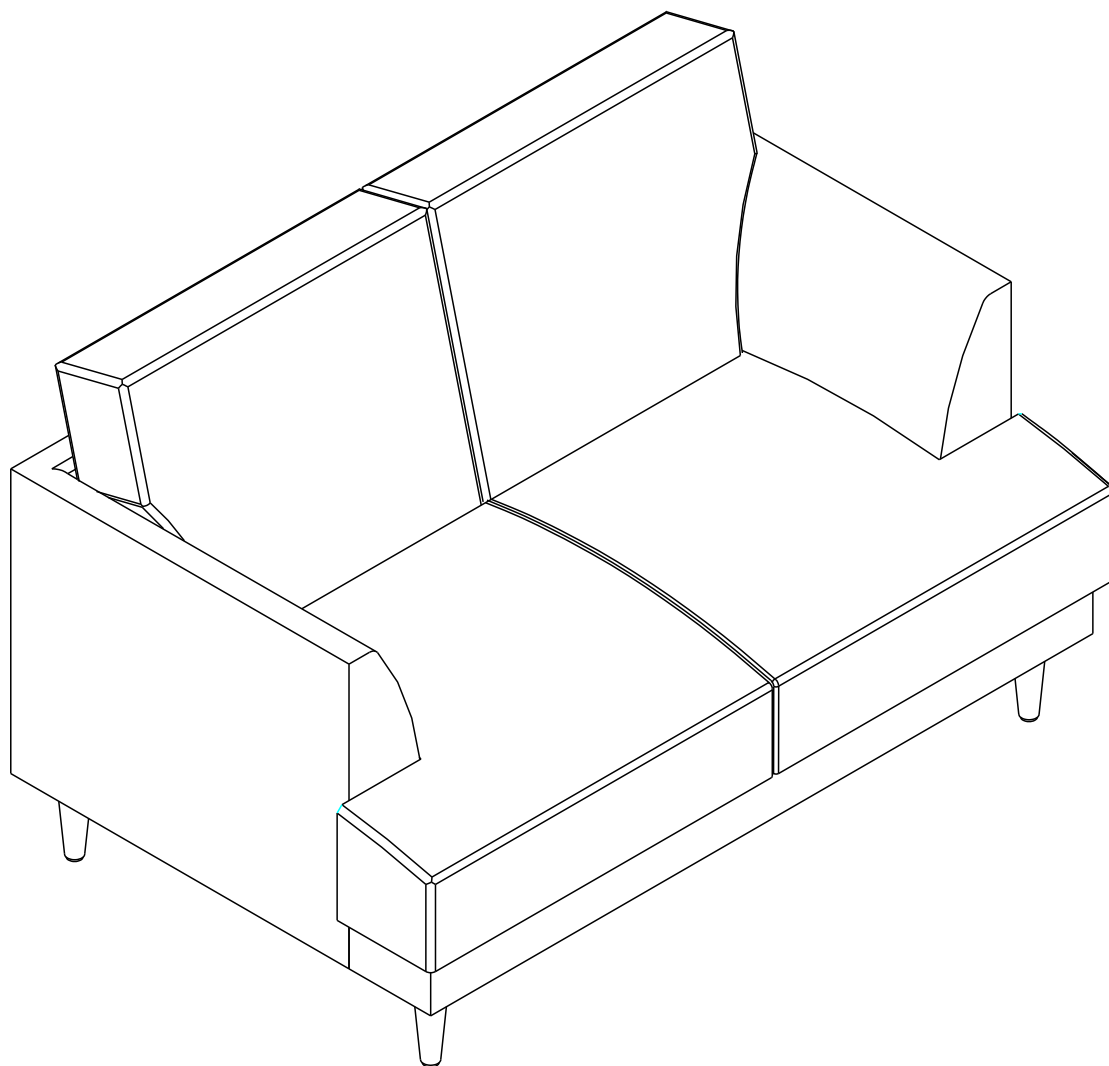

# WILEY/L

**Sofa 2/S**

# HARDWARE

-BODY SET

**x 4**

P+M4x25 mm.

**x 16**

1.