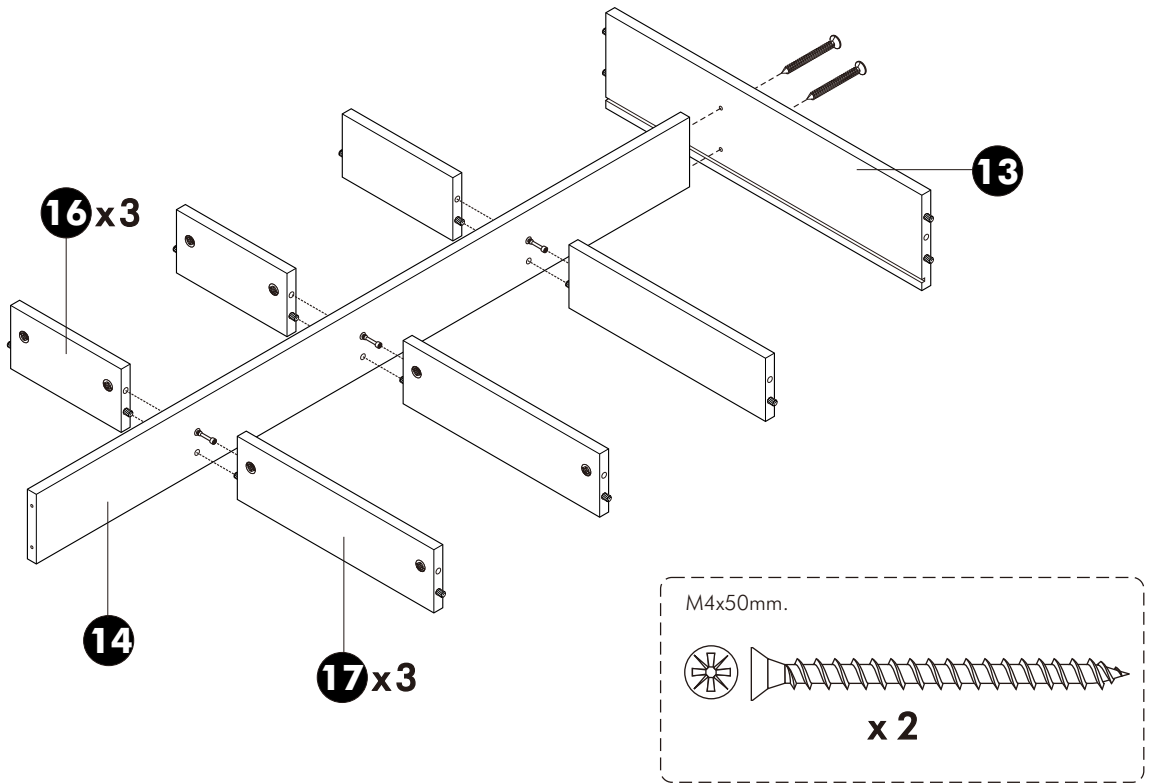

M4x50mm.

x 8

M4x16mm.

x 13

M5x50mm.

x 1

-DOOR SET

Full overlay

x 2

Inset

x 2

M4x16mm.

x 24

x 4

M4x25mm.

x 9

ASSEMBLY

-BODY SET

1.

TYPE:A

2.

TYPE:A

3.

TYPE:A

4.

TYPE:A,B

5.

TYPE:A

6.

TYPE:A,B

x16
M3.5x20mm.

7.