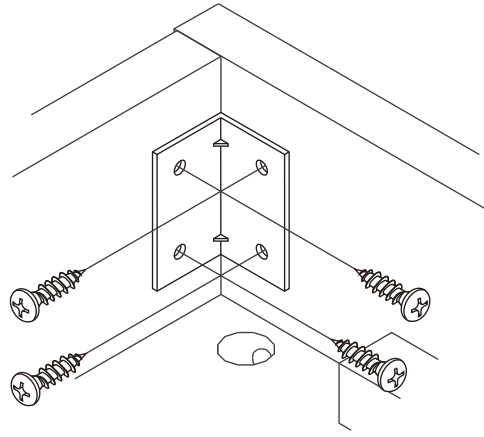

WHEN FITTING CAMS
 ENSURE STARTING POSITION IS CORRECT
 BEFORE YOU INSERT CONNECTING BOLT
 TURN CLOCKWISE UNTIL SECURE

✓				✗
↑	CORRECT	WRONG		

M4x16mm.

i

40mm.

EQ

M6x45mm.

M6

M6

M4x16mm.

HARDWARE

-BODY SET

x 22

x 22

#8x35
x 39

M4x16mm.
x 43

x 8

x 15

#M6
x 4

#M6
x 4

TF+M6x45
x 4

JBC+M6x60
x 4

M4x30mm.
x 48

M4x16mm.
x 30

M4x25mm.
x 31

M4x13mm.
x 32

M4x50mm.
x 19

x 4

x 8

No.1
x 3

x 4

11mm.
x 4