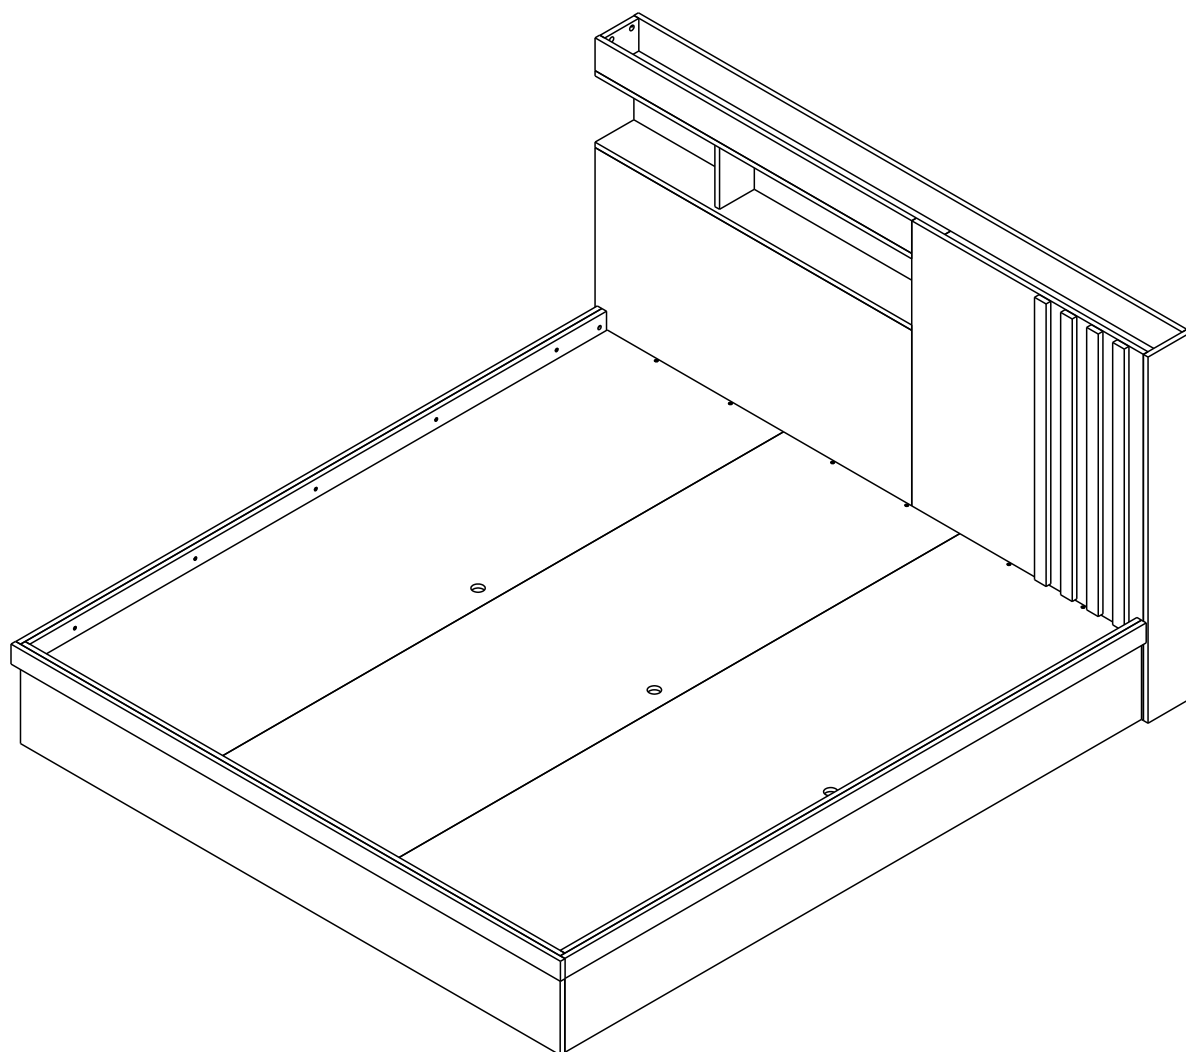

AMSTERDAM-P

BED 5 ft.

BED 6 ft.

CONNECT SYSTEM

1

3

2

(Connecting bolts)

WHEN FITTING CAMS
 ENSURE STARTING POSITION IS CORRECT
 BEFORE YOU INSERT CONNECTING BOLT
 TURN CLOCKWISE UNTIL SECURE

✓				✗
↑	CORRECT	WRONG		

M4x16mm.

i

40mm.

EQ

M6x45mm.

M6