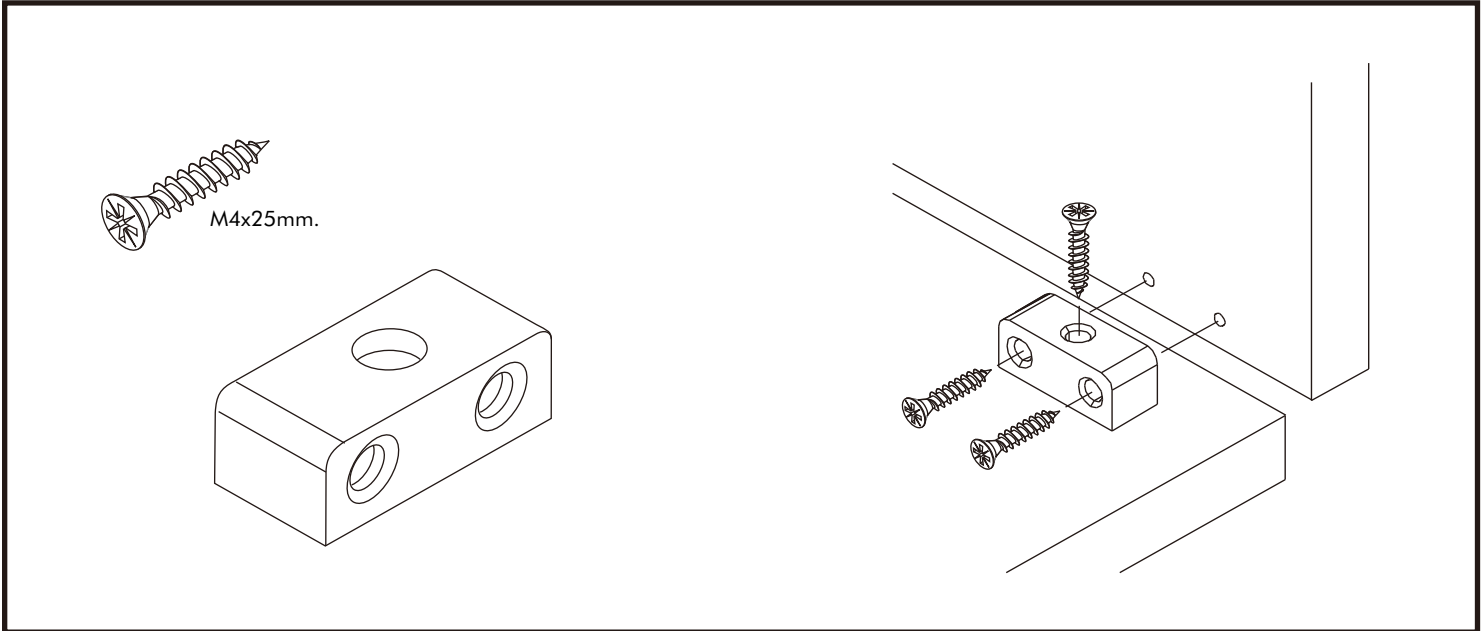

ROME P

BED STORAGE BOX 100 CM. (2DR)

CONNECT SYSTEM

HARDWARE

-BODY SET

x 4

x 4

x 4

x 22

x 4

M4x50mm.

x 22

x 10

M4x13mm.

x 20

M4x25mm.

x 18

x 6

ASSEMBLY

-BODY SET

1. 2 SET

2. 2 SET

3. 2 SET

4.