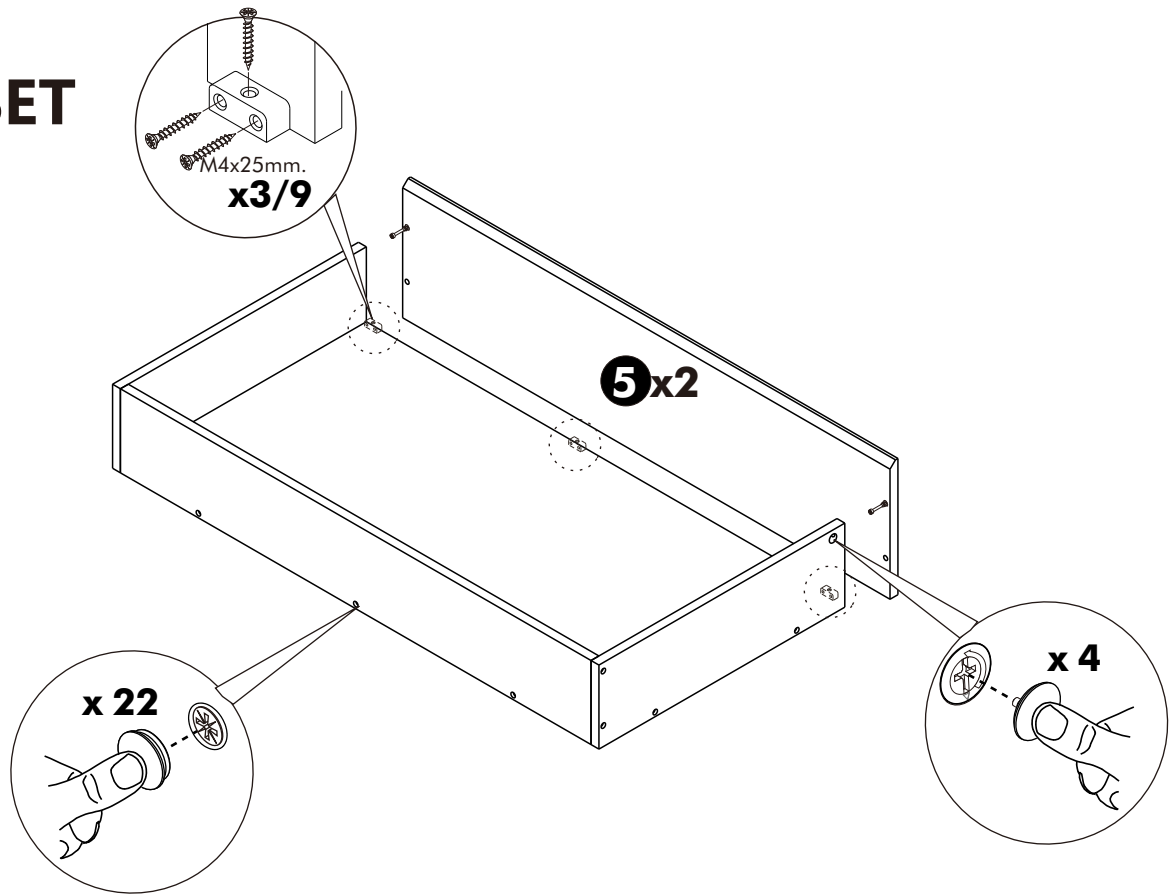

ROME P

BED STORAGE BOX 100 CM. (2DR)

CONNECT SYSTEM

HARDWARE

-BODY SET

x 4

x 4

x 4

x 18

x 6

ASSEMBLY

-BODY SET

1. 2 SET

2. 2 SET

3. 2 SET

4.

2 SET