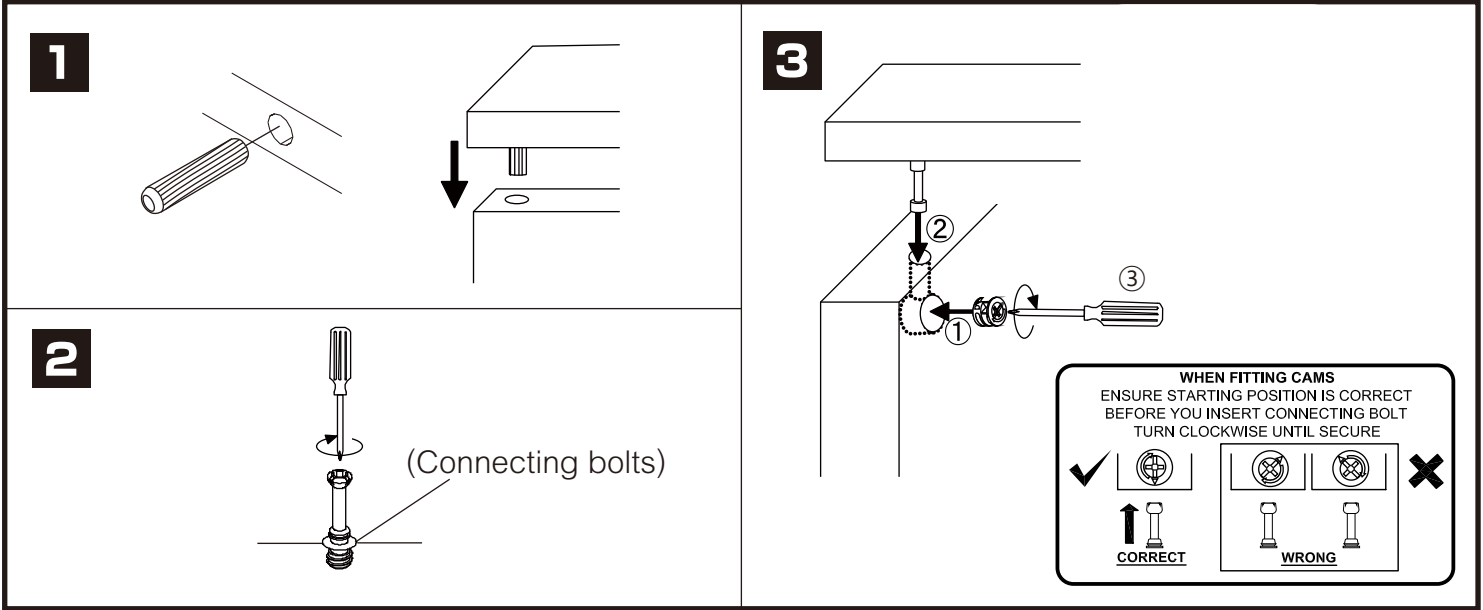

ROME P

BED STORAGE BOX 100 CM. (2DR)

CONNECT SYSTEM

HARDWARE

-BODY SET

x 4

x 4

x 4