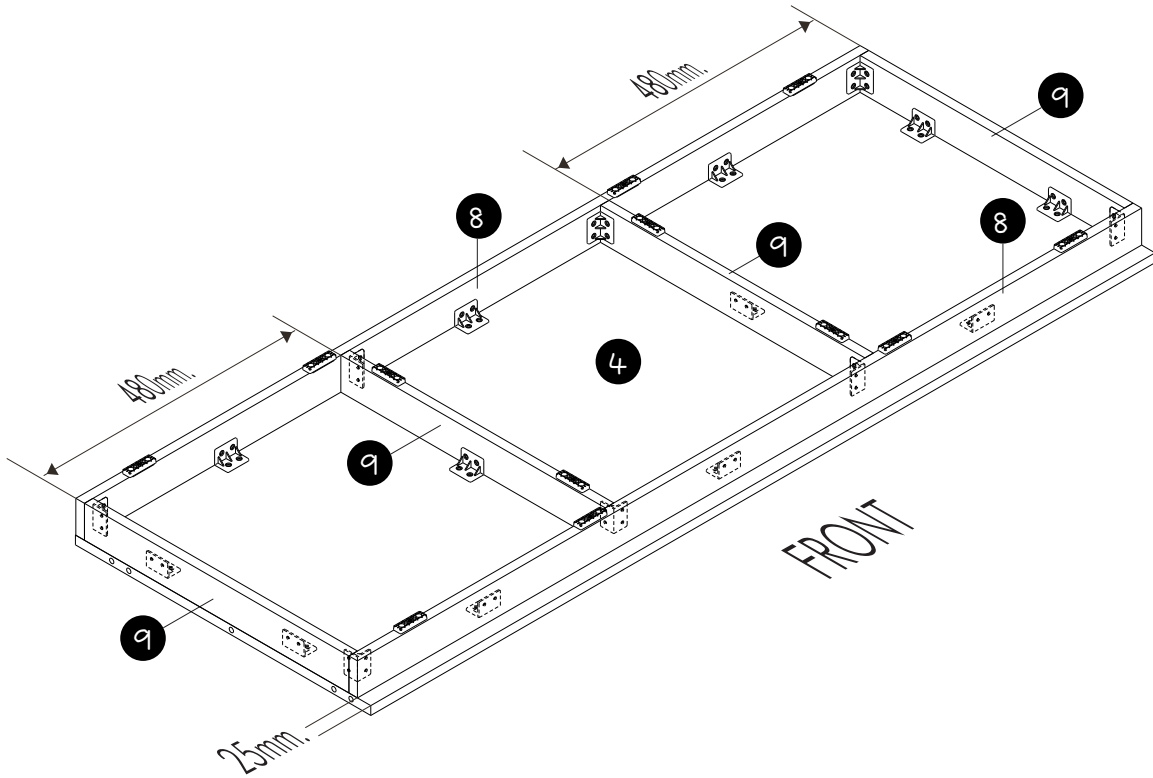

x 3

x 31

x 12

x 3

x 1

HARDWARE

-DOOR SET

x 8

x 4

M4x16mm.

x 96

x 6

ASSEMBLY

-BODY SET

1.

2.

3.

2 PERSON ASSEMBLY

4.

3 PERSON ASSEMBLY

5.

3 PERSON ASSEMBLY

6.

3 PERSON ASSEMBLY