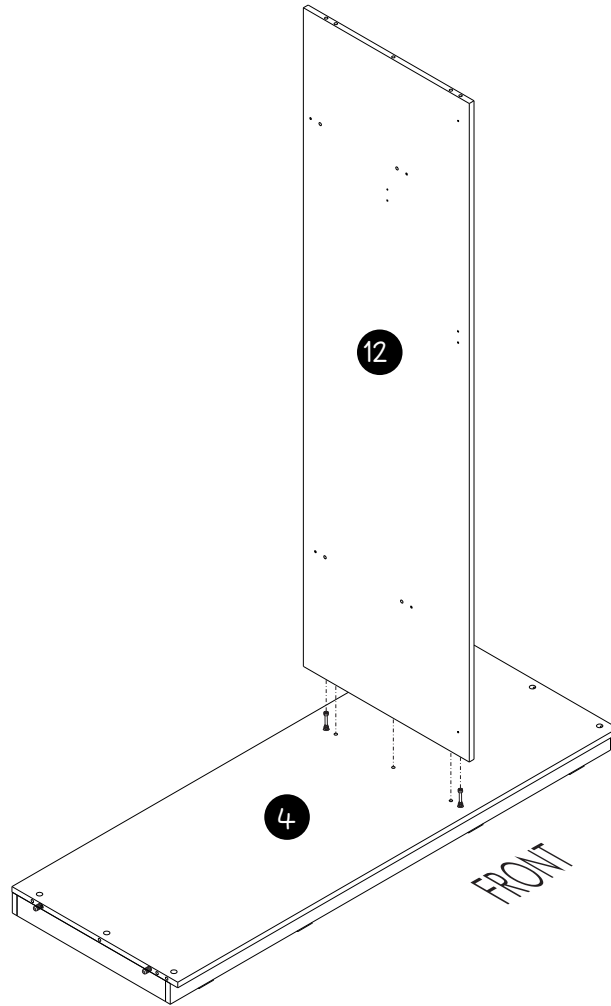

3.

2 PERSON ASSEMBLY