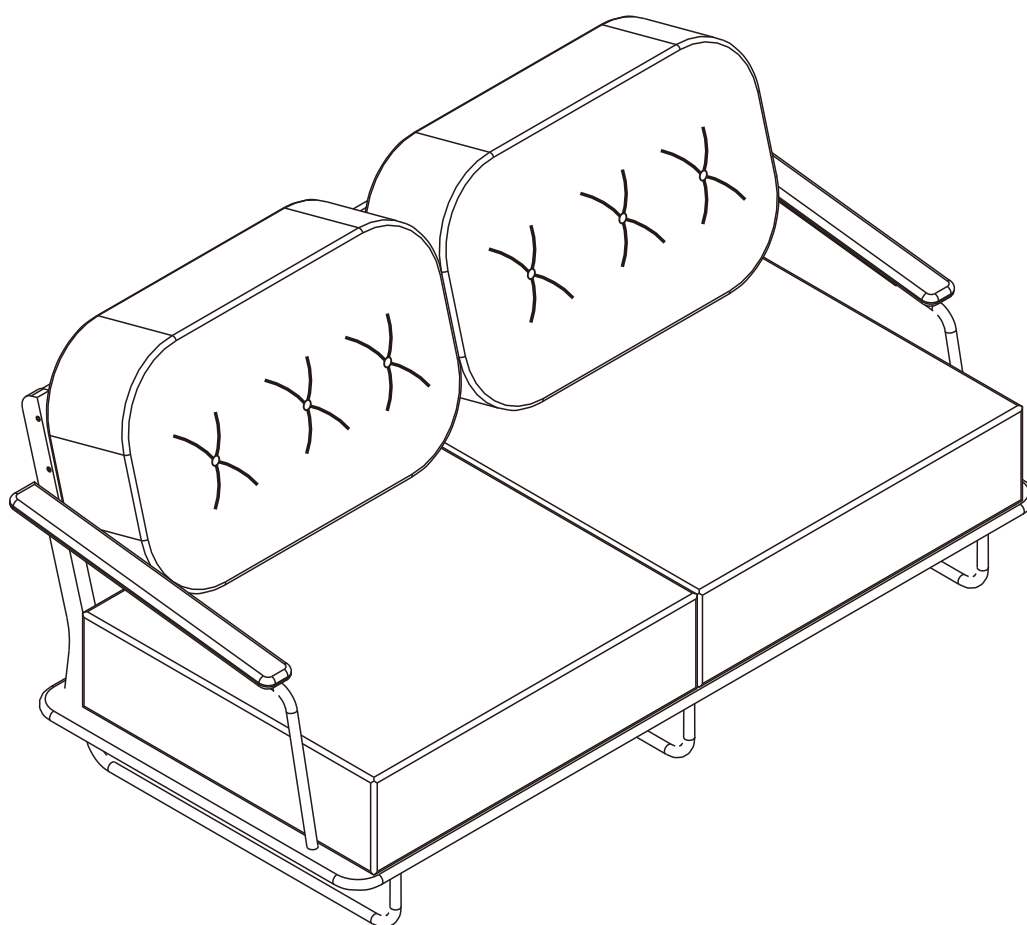

ASAHIKAWA

Fabric sofa 2/S

HARDWARE

-BODY SET

P+M4x16 mm.

x 24

P+M4x45 mm.

x 10

1.

2.

3.