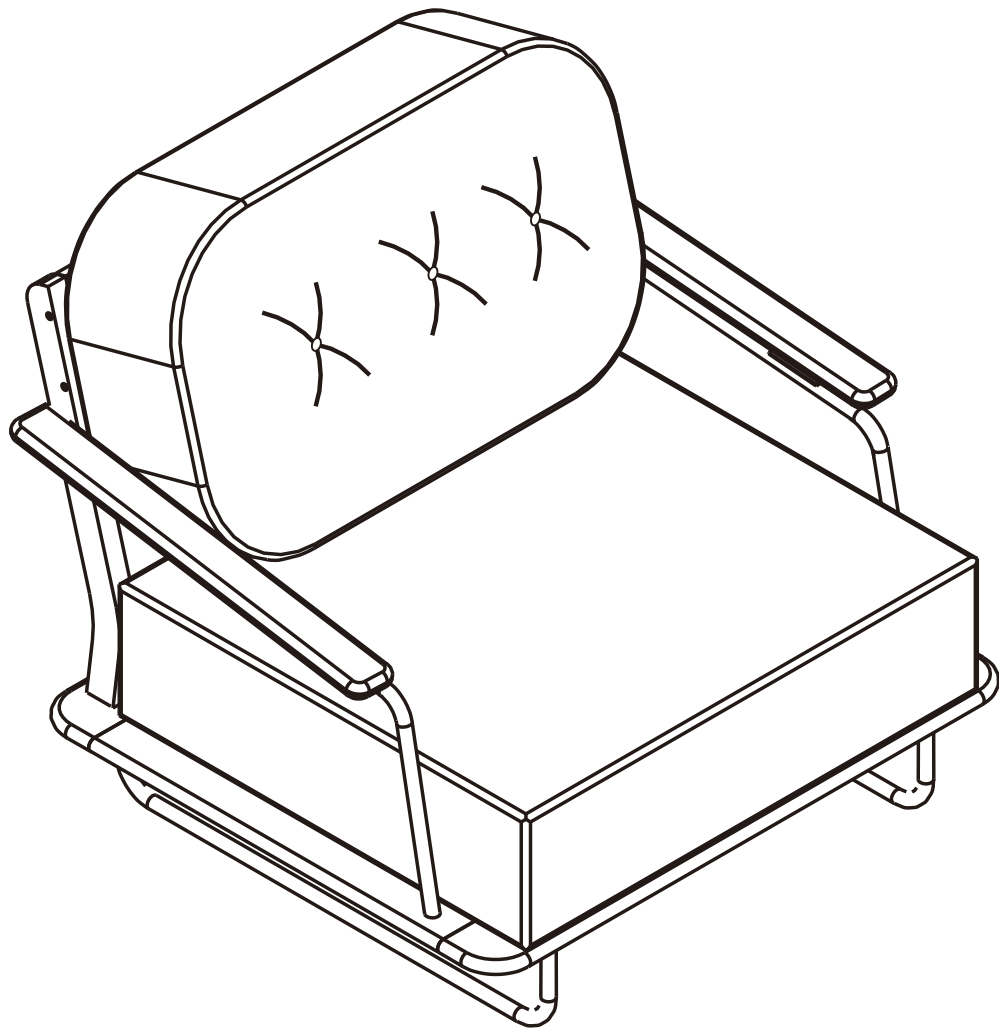

ASAHIKAWA

Fabric sofa 1/S

HARDWARE

-BODY SET

P+M4x16 mm.

x 16

P+M4x45 mm.

x 6