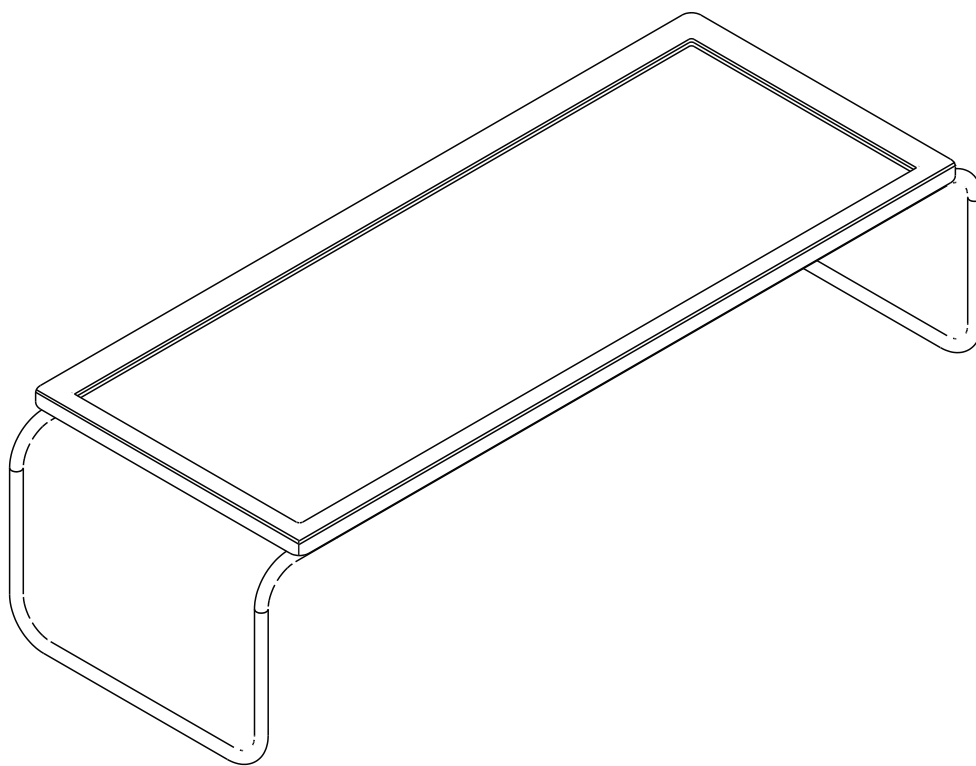

ASAHIKAWA

Coffee table 180cm.

HARDWARE

-BODY SET

#TF+M6x15

x 8

#M6

x 8

x 6

#M4x35mm.

x 8

ASSEMBLY

-BODY SET

1.

2.

3.