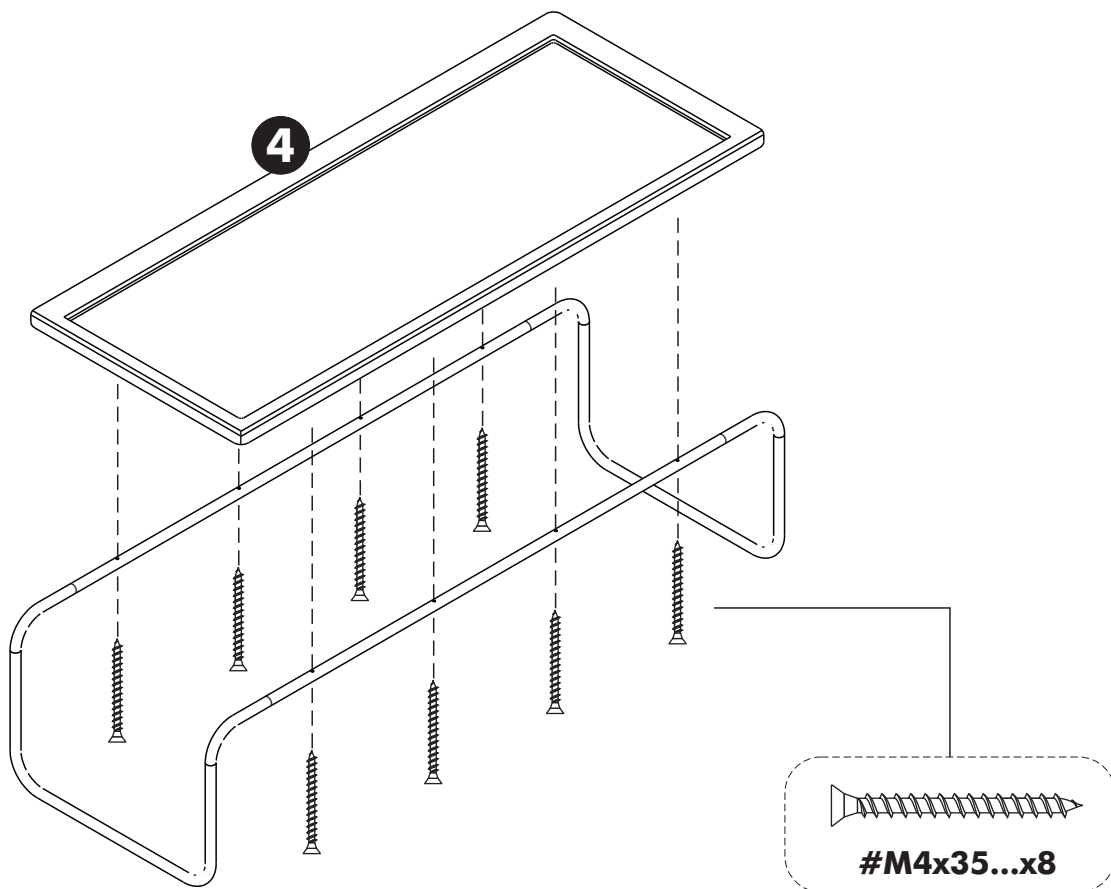

ASAHIKAWA

Coffee table 180cm.

HARDWARE

-BODY SET

#TF+M6x15

x 8

#M6

x 8

x 6

#M4x35mm.

x 8

ASSEMBLY

-BODY SET

1.

2.

3.