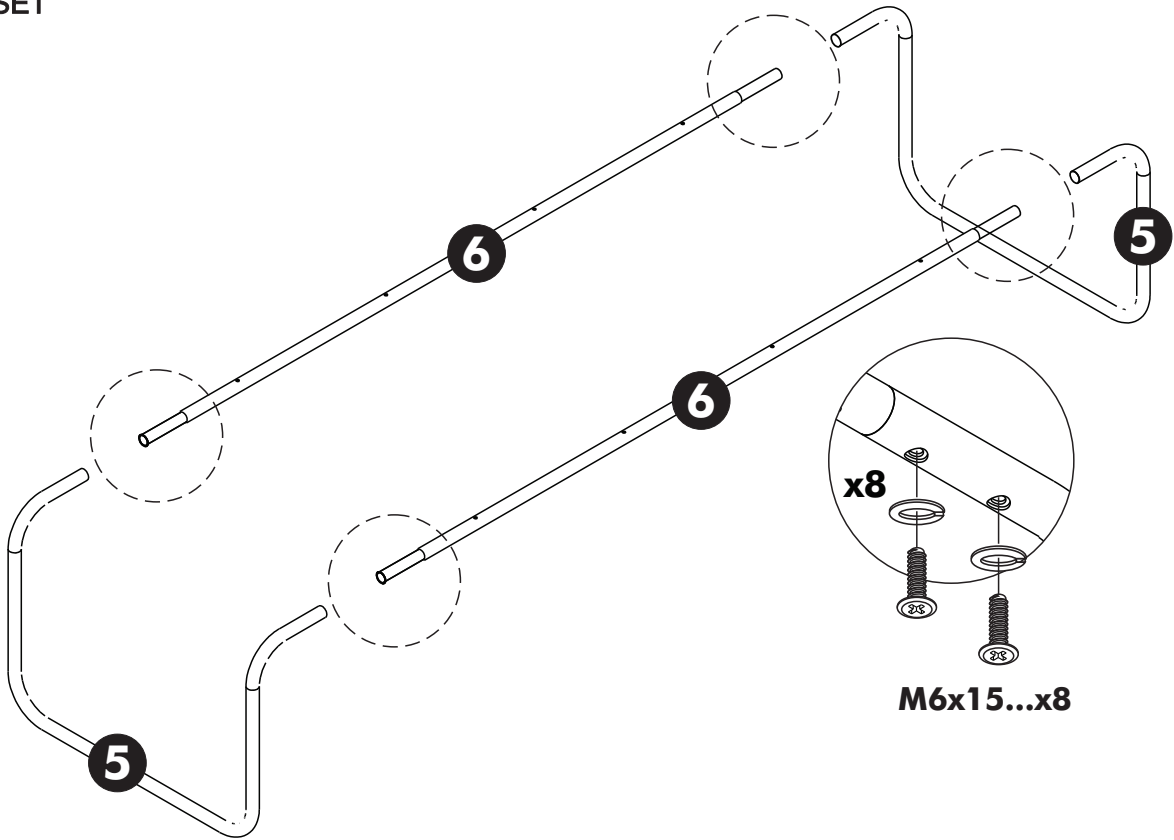

ASAHIKAWA

Coffee table 180cm.

HARDWARE

-BODY SET

#TF+M6x15

x 8

#M6

x 8

x 6

#M4x35mm.

x 8

ASSEMBLY

-BODY SET

1.

2.

3.