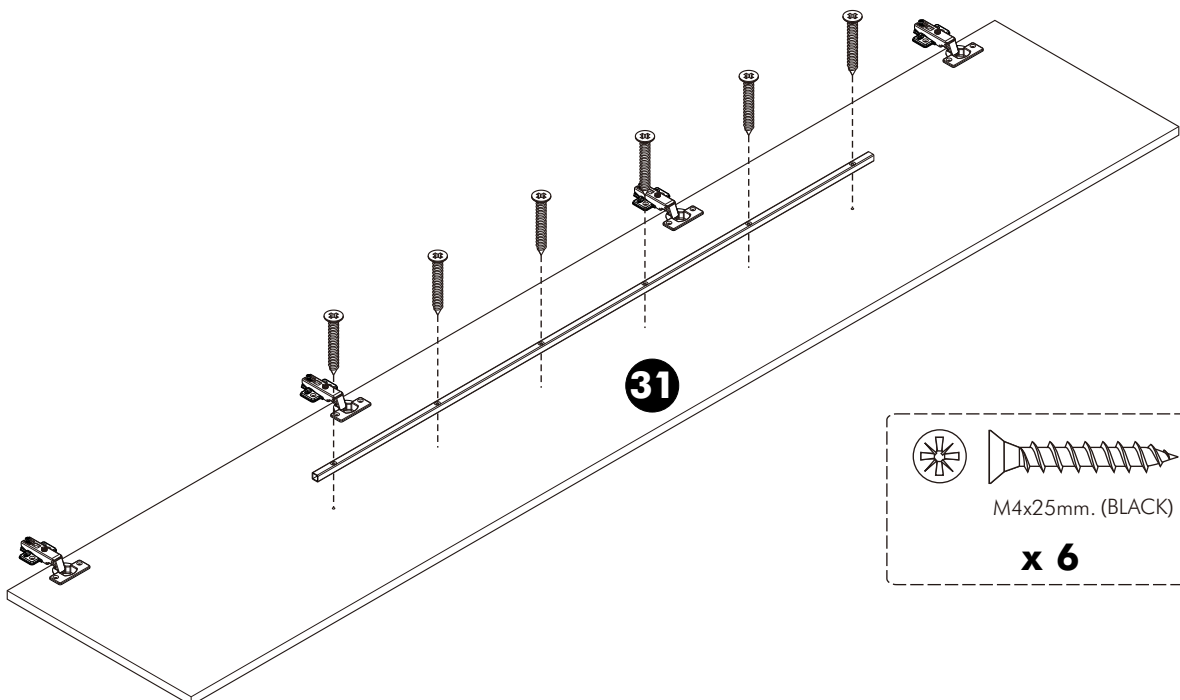

M4x13mm.

x 10

5x18 mm.

x 2

ASSEMBLY

-DRAWER SET

1.

2 Set

Ø11mm.

(GREY)

x 8

M4x40mm.

x 10

2 Set

M4x25mm.

x 8

ASSEMBLY

-DRAWER SET

2.

2 Set

ASSEMBLY

-DOOR SET

1.

ASSEMBLY

-DOOR SET

2.

3.