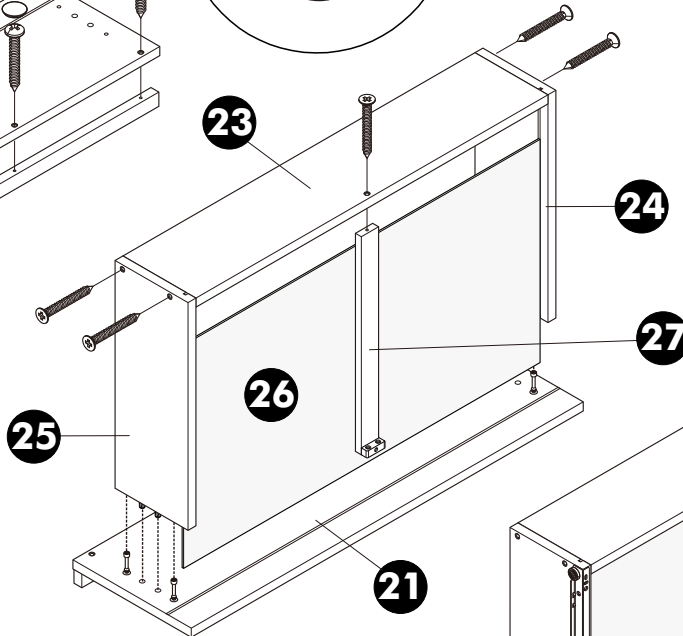

M4x13mm.

x 10

5x18 mm.

x 2

ASSEMBLY

-DRAWER SET

1.

2 Set

Ø11mm.

(GREY)

x 8

M4x40mm.

x 10

2 Set

M4x25mm.

x 8

ASSEMBLY

-DRAWER SET

2.

2 Set

ASSEMBLY

-DOOR SET

1.

ASSEMBLY