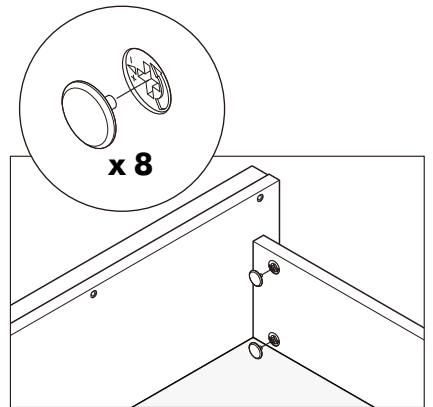

Ø11mm.

(GREY)

x 8

M4x40mm.

x 10

2 Set

M4x25mm.

x 8

ASSEMBLY

-DRAWER SET

2.

2 Set

ASSEMBLY

-DOOR SET

1.

ASSEMBLY