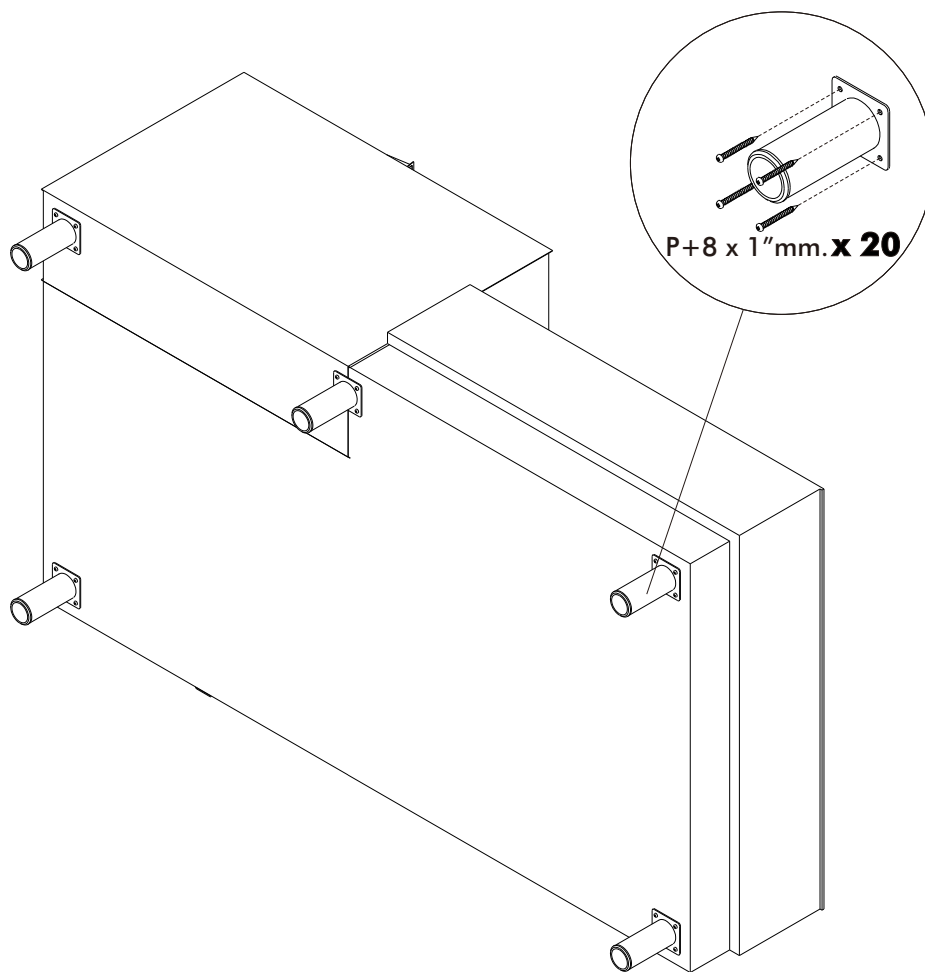

HARDWARE

-BODY SET

x 9

x 1

P+8 x 1"mm.

x 40

1.

ASSEMBLY