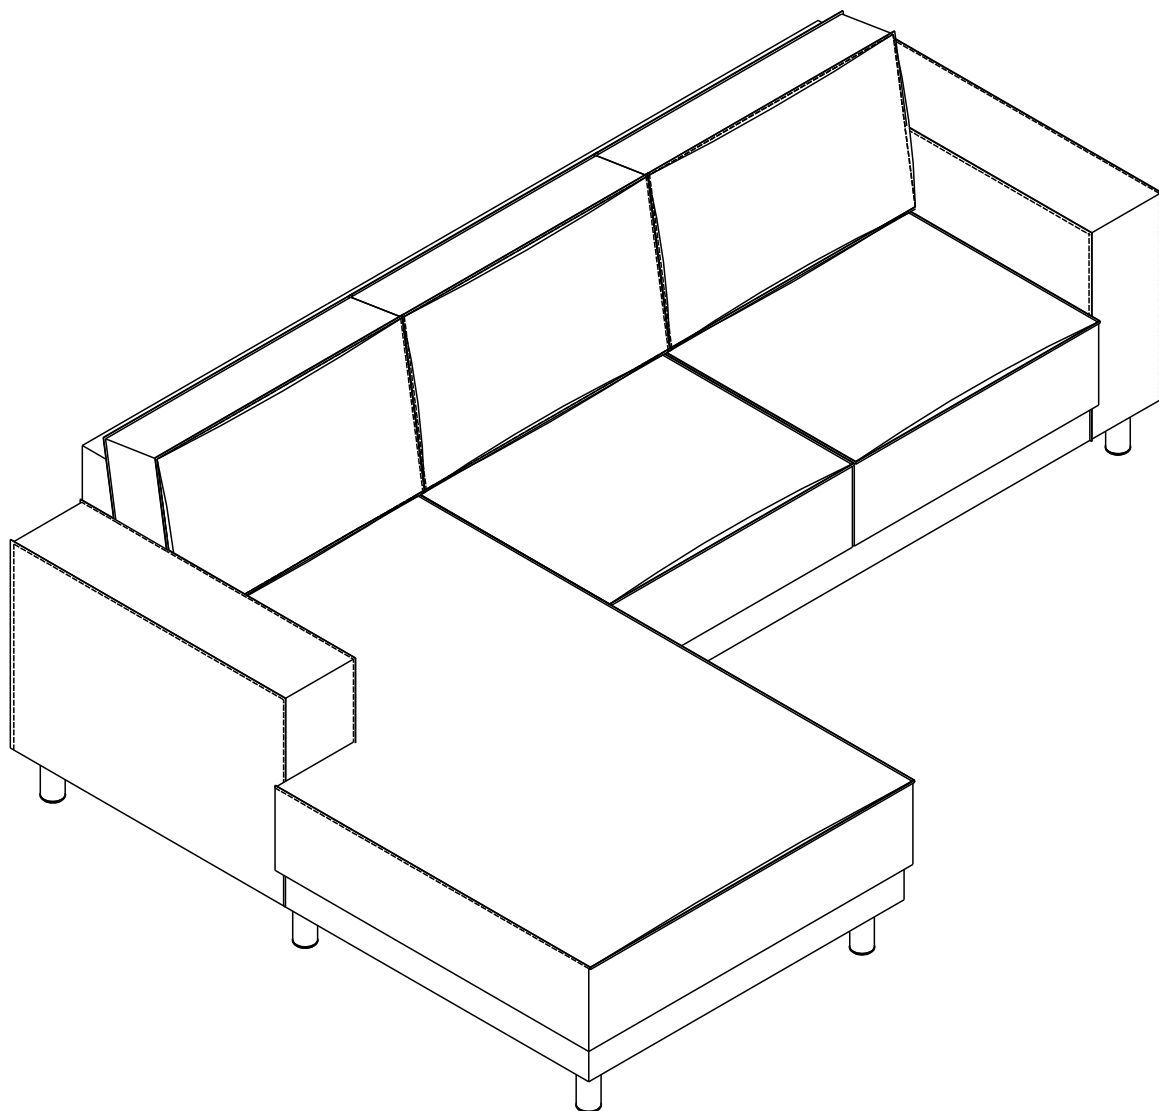

OVALO

Sofa L-Shape R

HARDWARE

-BODY SET

x 9

x 1

P+8 x 1"mm.

x 40

1.

ASSEMBLY

2.

3.