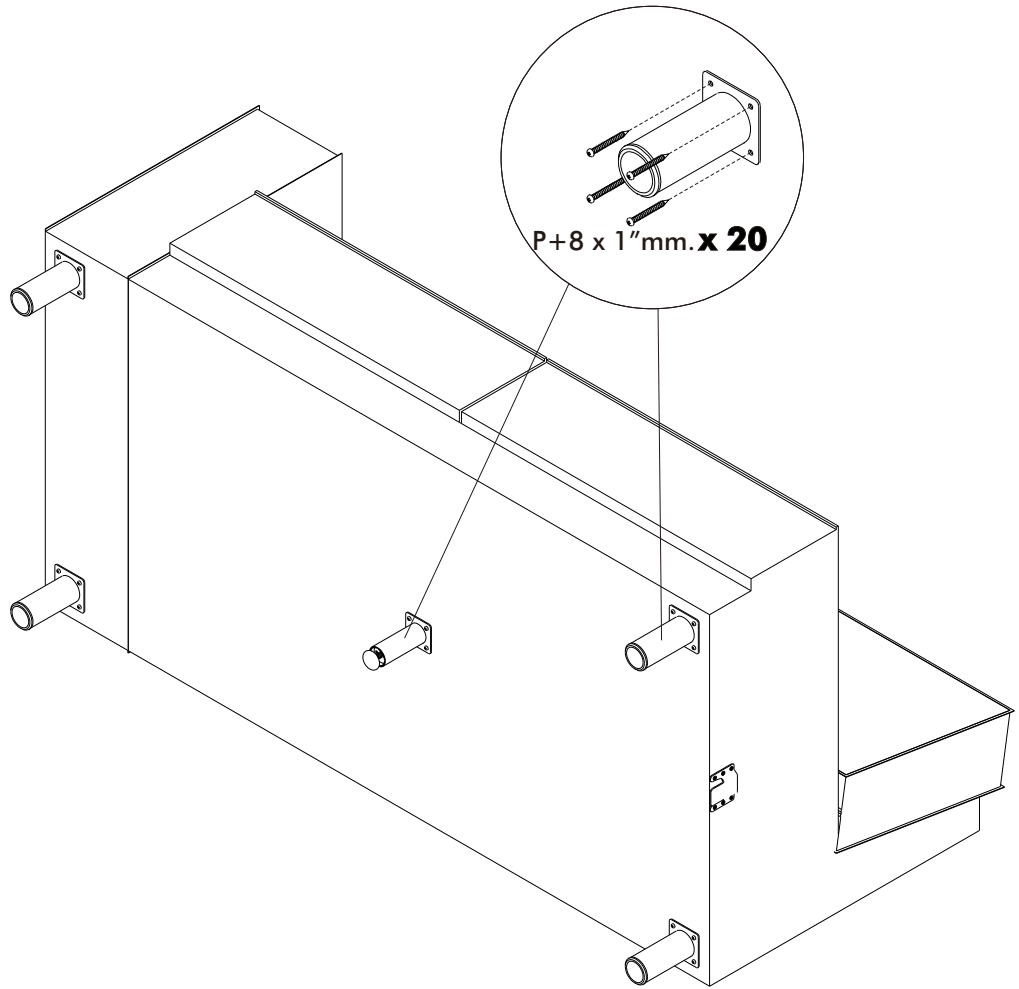

OVALO

Sofa L-Shape L

HARDWARE

-BODY SET

x 9

x 1

P+8 x 1"mm.

x 40

1.

ASSEMBLY

P+8 x 1"mm. **x 20**

2.

3.