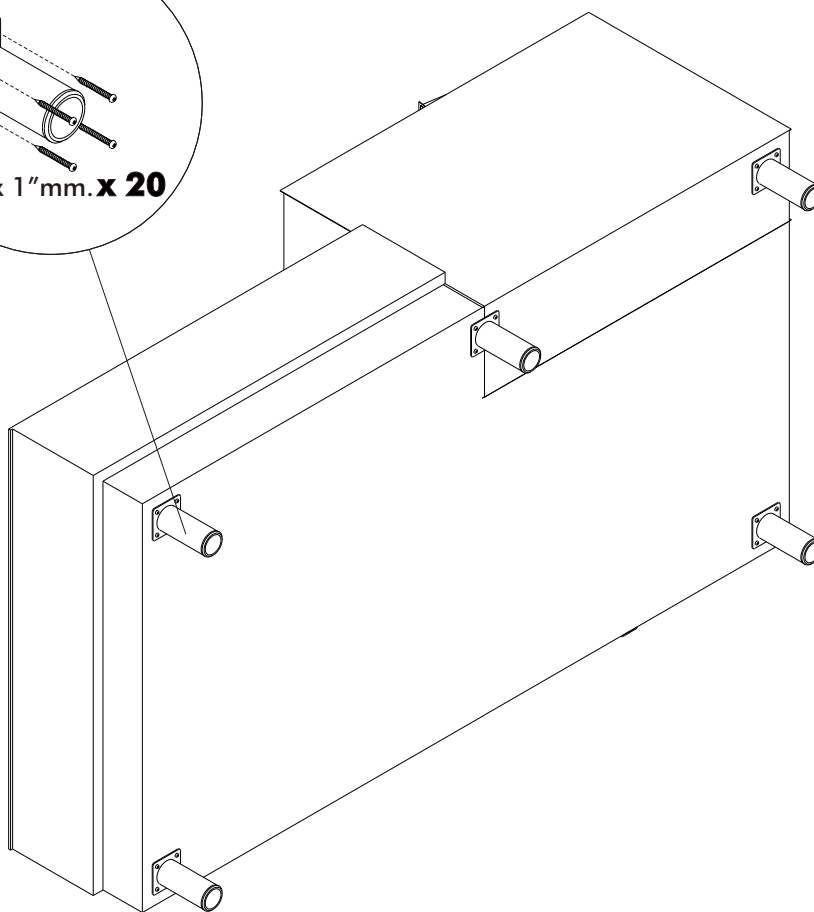

OVALO

Sofa L-Shape L

HARDWARE

-BODY SET

x 9

x 1

P+8 x 1"mm.

x 40

1.

ASSEMBLY

P+8 x 1"mm. **x 20**

2.

3.