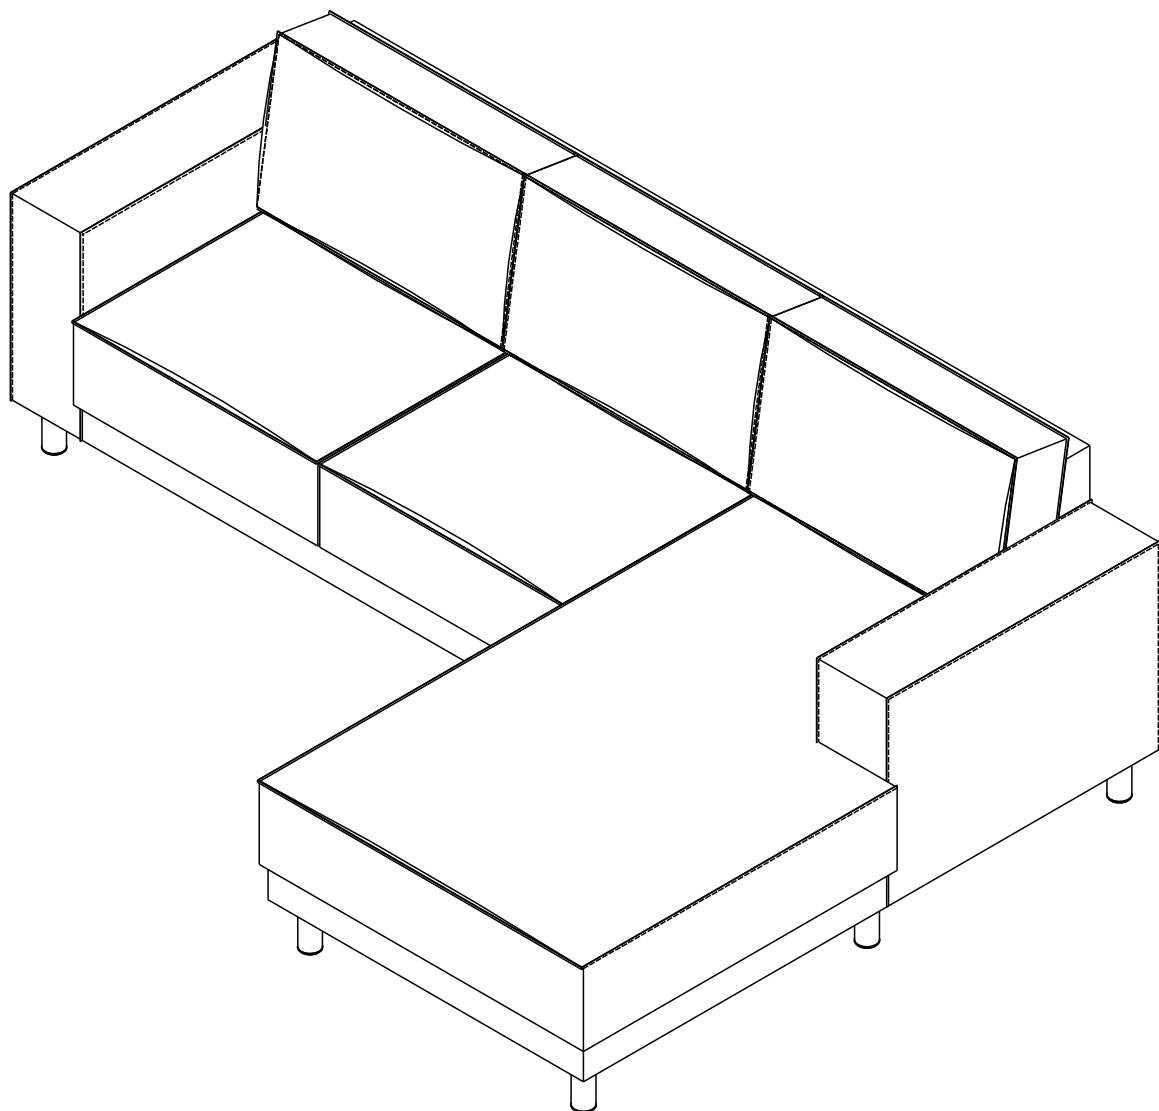

OVALO

Sofa L-Shape L

HARDWARE

-BODY SET

x 9

x 1

P+8 x 1"mm.

x 40

1.

ASSEMBLY

P+8 x 1"mm. **x 20**

2.

3.