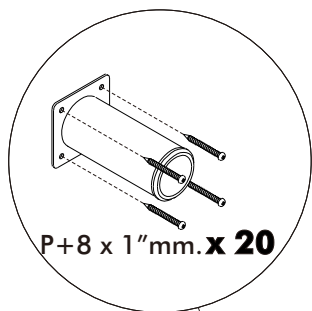

OVALO

Sofa L-Shape L

HARDWARE

-BODY SET

x 9

x 1

P+8 x 1"mm.

x 40

1.

ASSEMBLY

P+8 x 1"mm. **x 20**

2.

3.